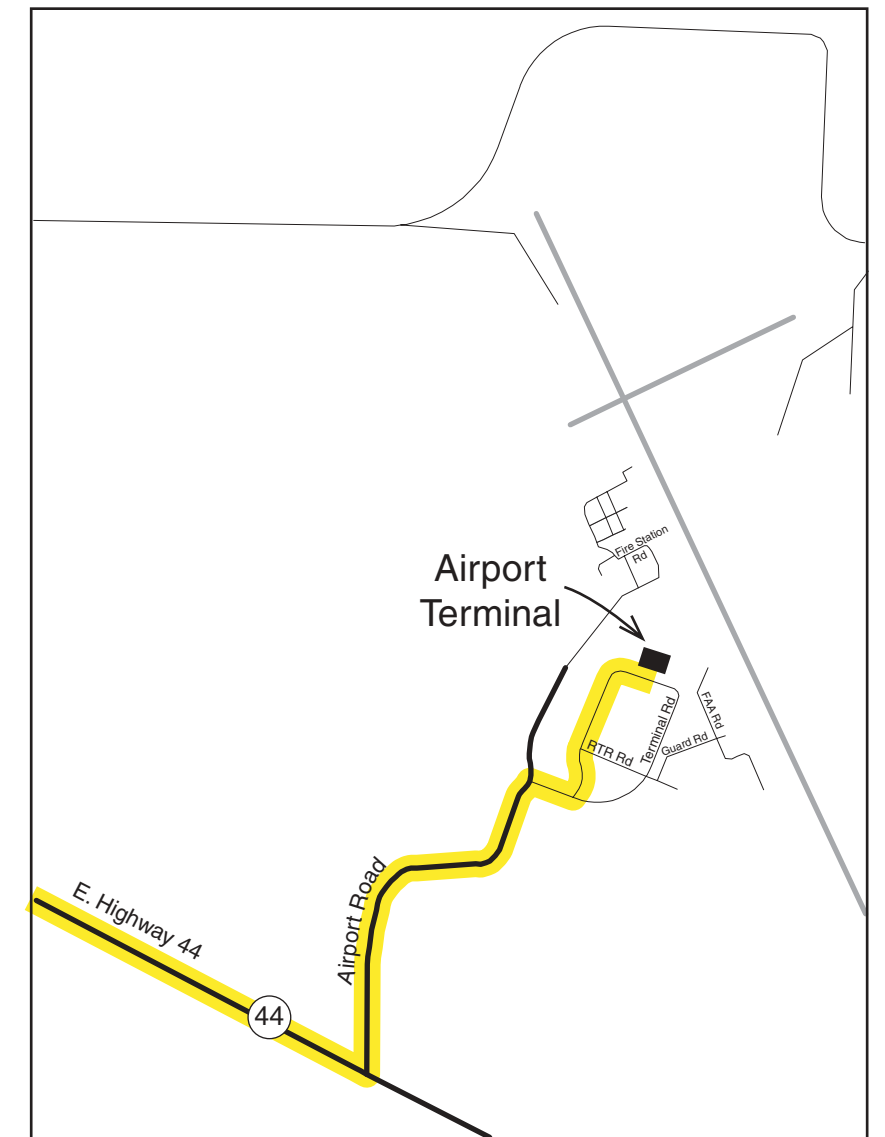

Map of Route to Rapid City District Office

Airport to District Office

Upon leaving the airport, turn left at light on Airport Road.
Continue for approximately ½ mile and turn right onto Hwy 44
(becomes Omaha St within Rapid City)
Continue on Hwy 44/Omaha for approximately 10¾ miles.
Turn left on the corner of Omaha and West Blvd/I-190.
Continue for 1 block, moving to the far right lane.
Turn right on W. Main St, moving to the far left lane and continue
¾ mile.
Turn left onto Jackson Blvd, staying in left lane and continue for
about 1 mile.
Turn left onto Mountain View Rd which is just after the Medicap
building on the left and before the Sinclair gas station (also on
the left).
Take the second driveway on the left and continue to the top of the
hill (flagpole and sign out front). Office parking is in the front
of the building.

City Limits

1 0.5 0 1 MILE