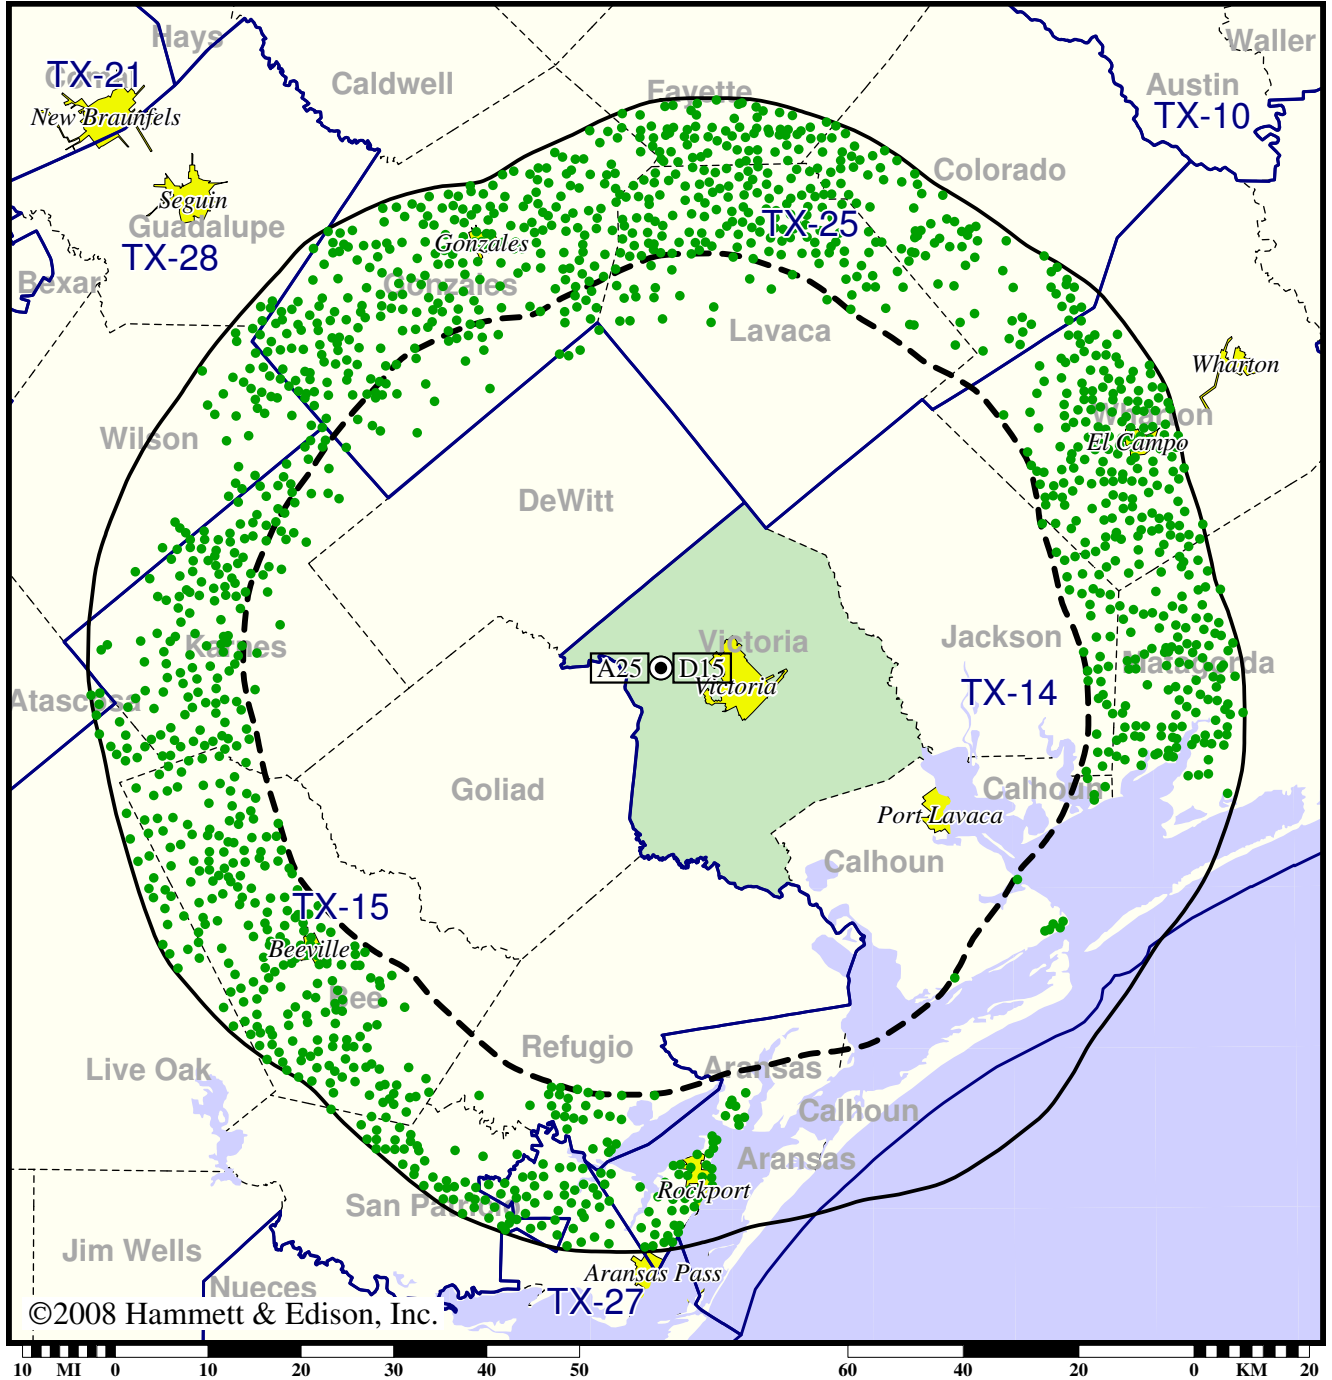

Station KAVU-TV • Analog Channel 25, DTV Channel 15 • Victoria, TX

Expected Change In Coverage: Post-Transition Appendix B Facility

Appendix B (solid): 900 kW ERP at 312 m HAAT, Network: ABC
vs. Analog (dashed): 1298 kW ERP at 312 m HAAT, Network: ABC

Market: Victoria, TX

©2008 Hammett & Edison, Inc.

- Coverage gained after DTV transition
- (no symbol) No change in coverage