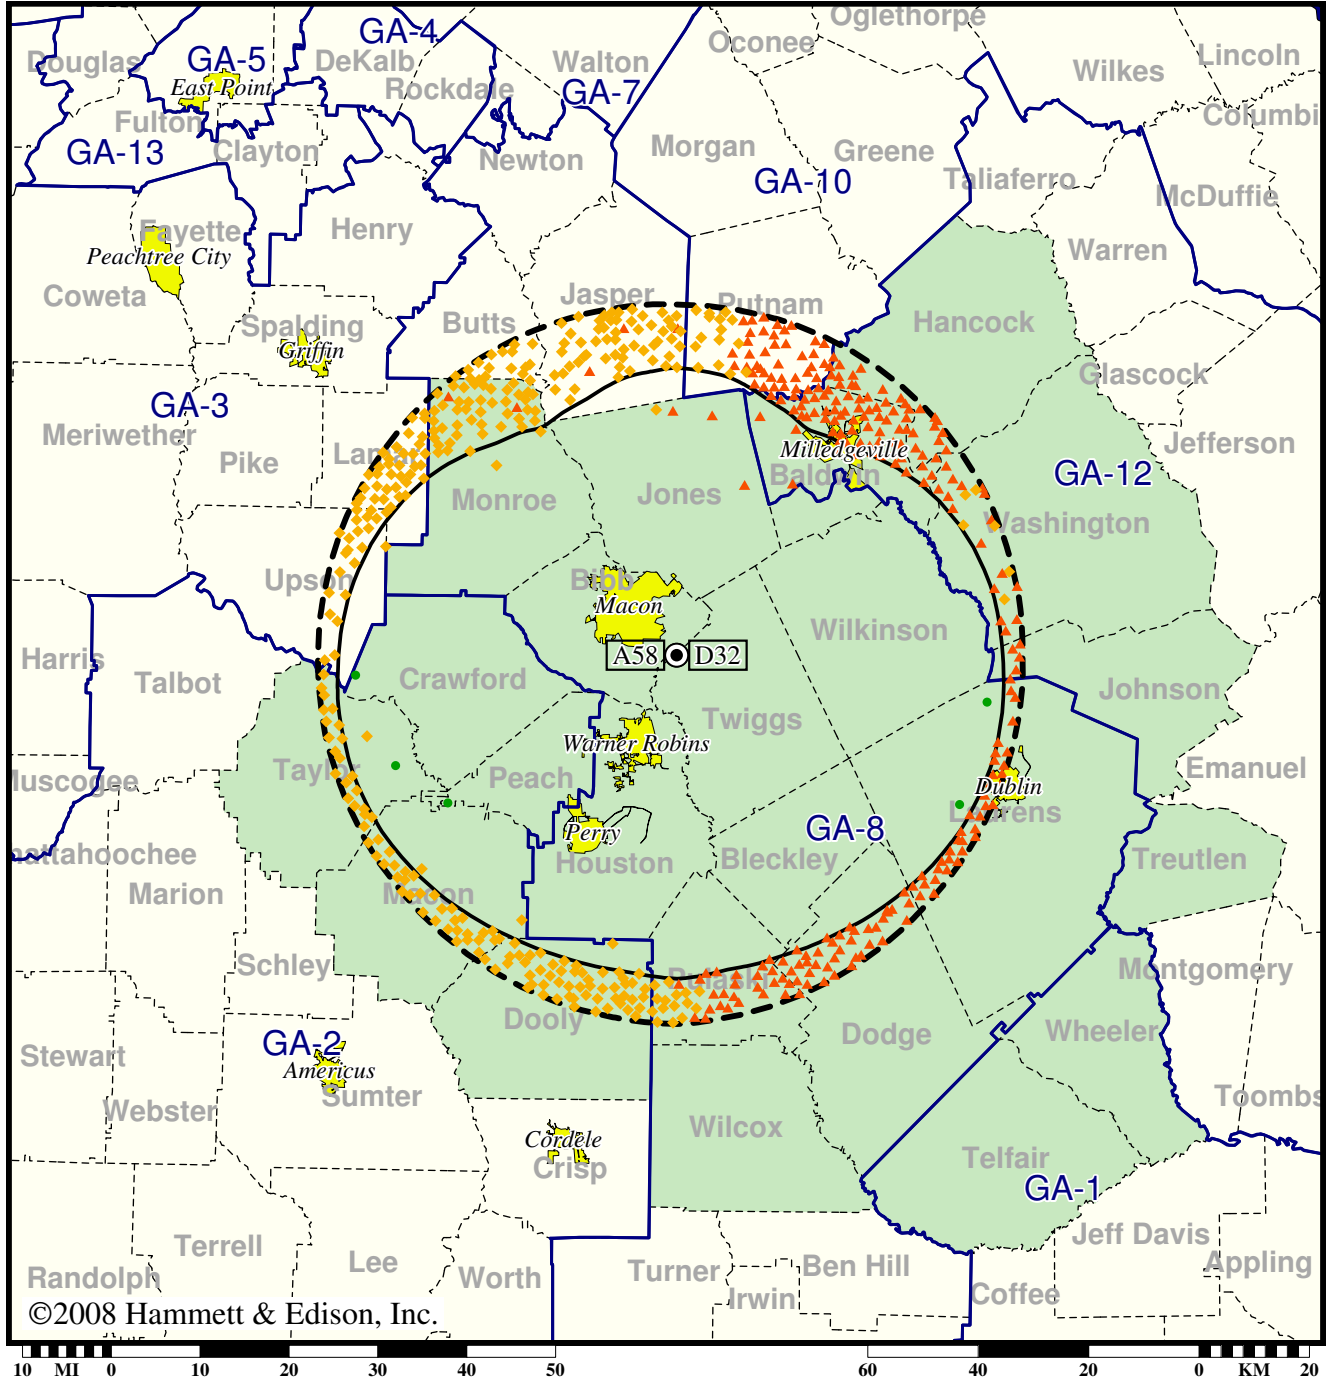

Market: Macon, GA

©2008 Hammett & Edison, Inc.

- Coverage gained after DTV transition
- (no symbol) No change in coverage

Station WPGA-TV • Analog Channel 58, DTV Channel 32 • Perry, GA

Expected Change In Coverage: Licensed Operation

Licensed (solid): 18.0 kW ERP at 185 m HAAT, Network: ABC
vs. Analog (dashed): 1290 kW ERP at 247 m HAAT, Network: ABC

Market: Macon, GA

- Coverage gained after DTV transition
- (no symbol) No change in coverage
- ◆ Coverage lost but still served by same network
- ▲ Coverage lost and no other service by same network