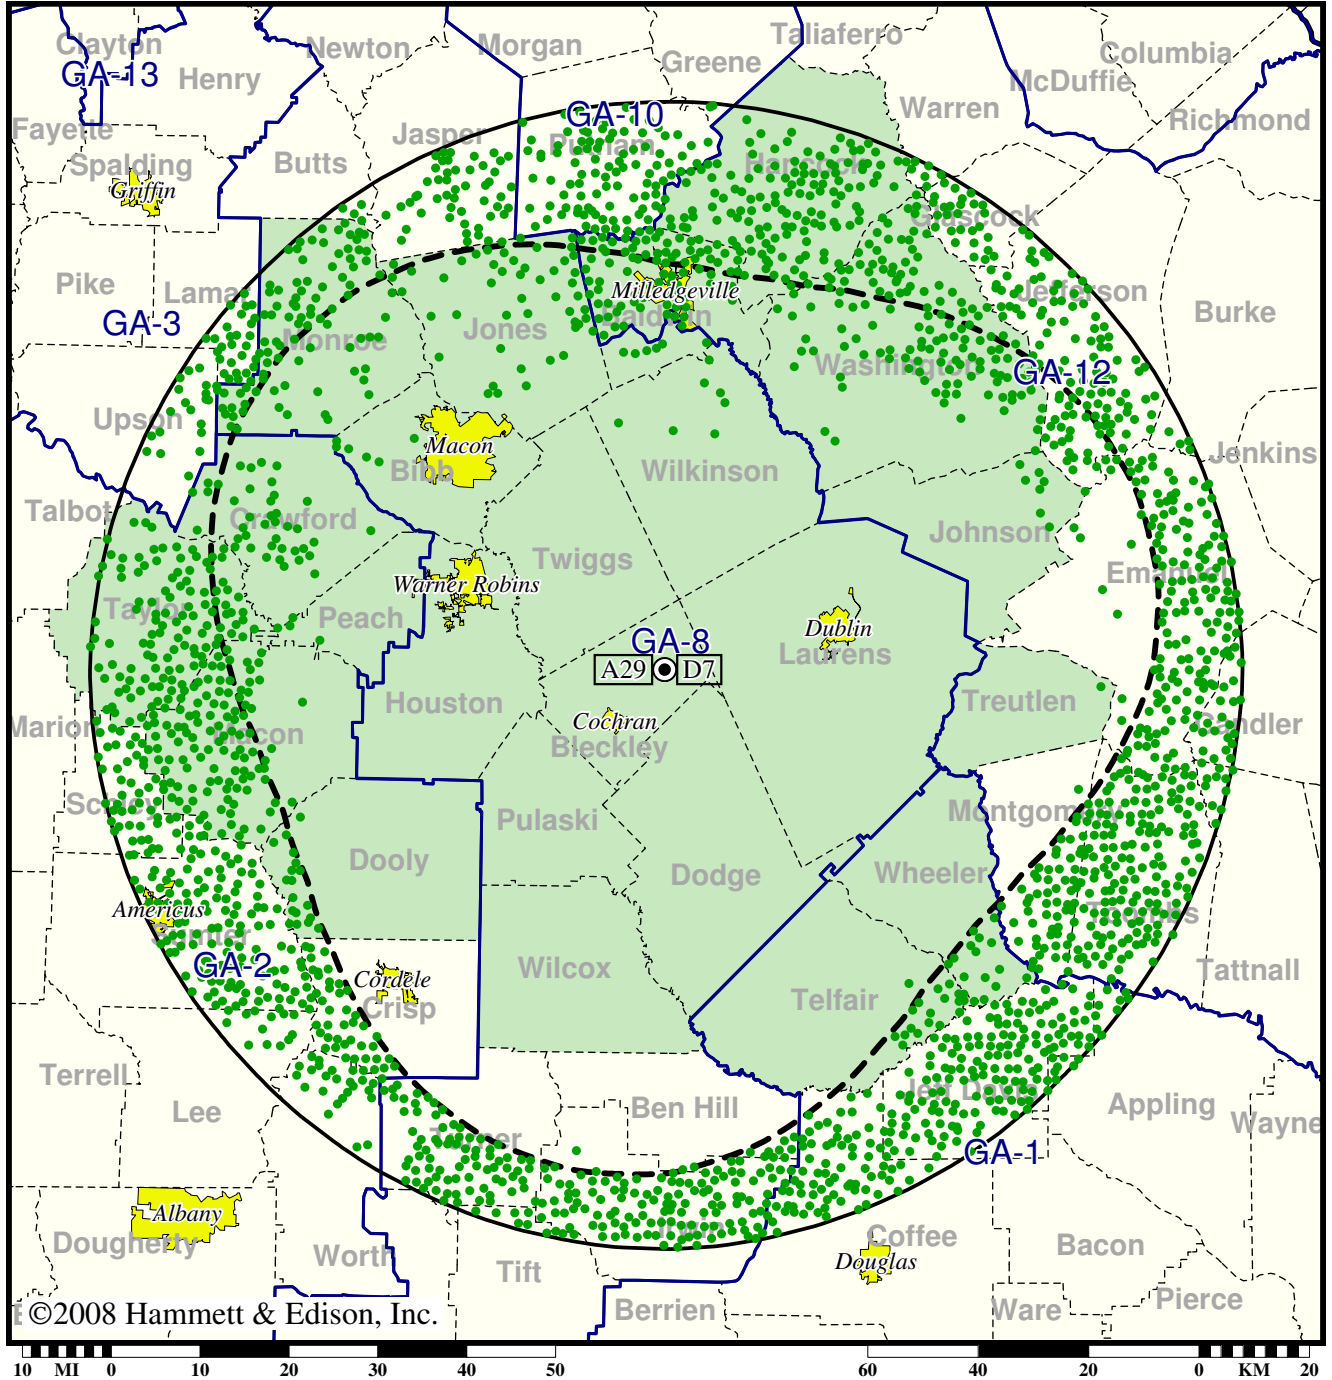

Station WMUM-TV • Analog Channel 29, DTV Channel 7 • Cochran, GA

Expected Change In Coverage: Granted Construction Permit

CP (solid): 31.0 kW ERP at 332 m HAAT, Network: PBS
vs. Analog (dashed): 5000 kW ERP at 350 m HAAT, Network: PBS

Market: Macon, GA

©2008 Hammett & Edison, Inc.

- Coverage gained after DTV transition
- (no symbol) No change in coverage