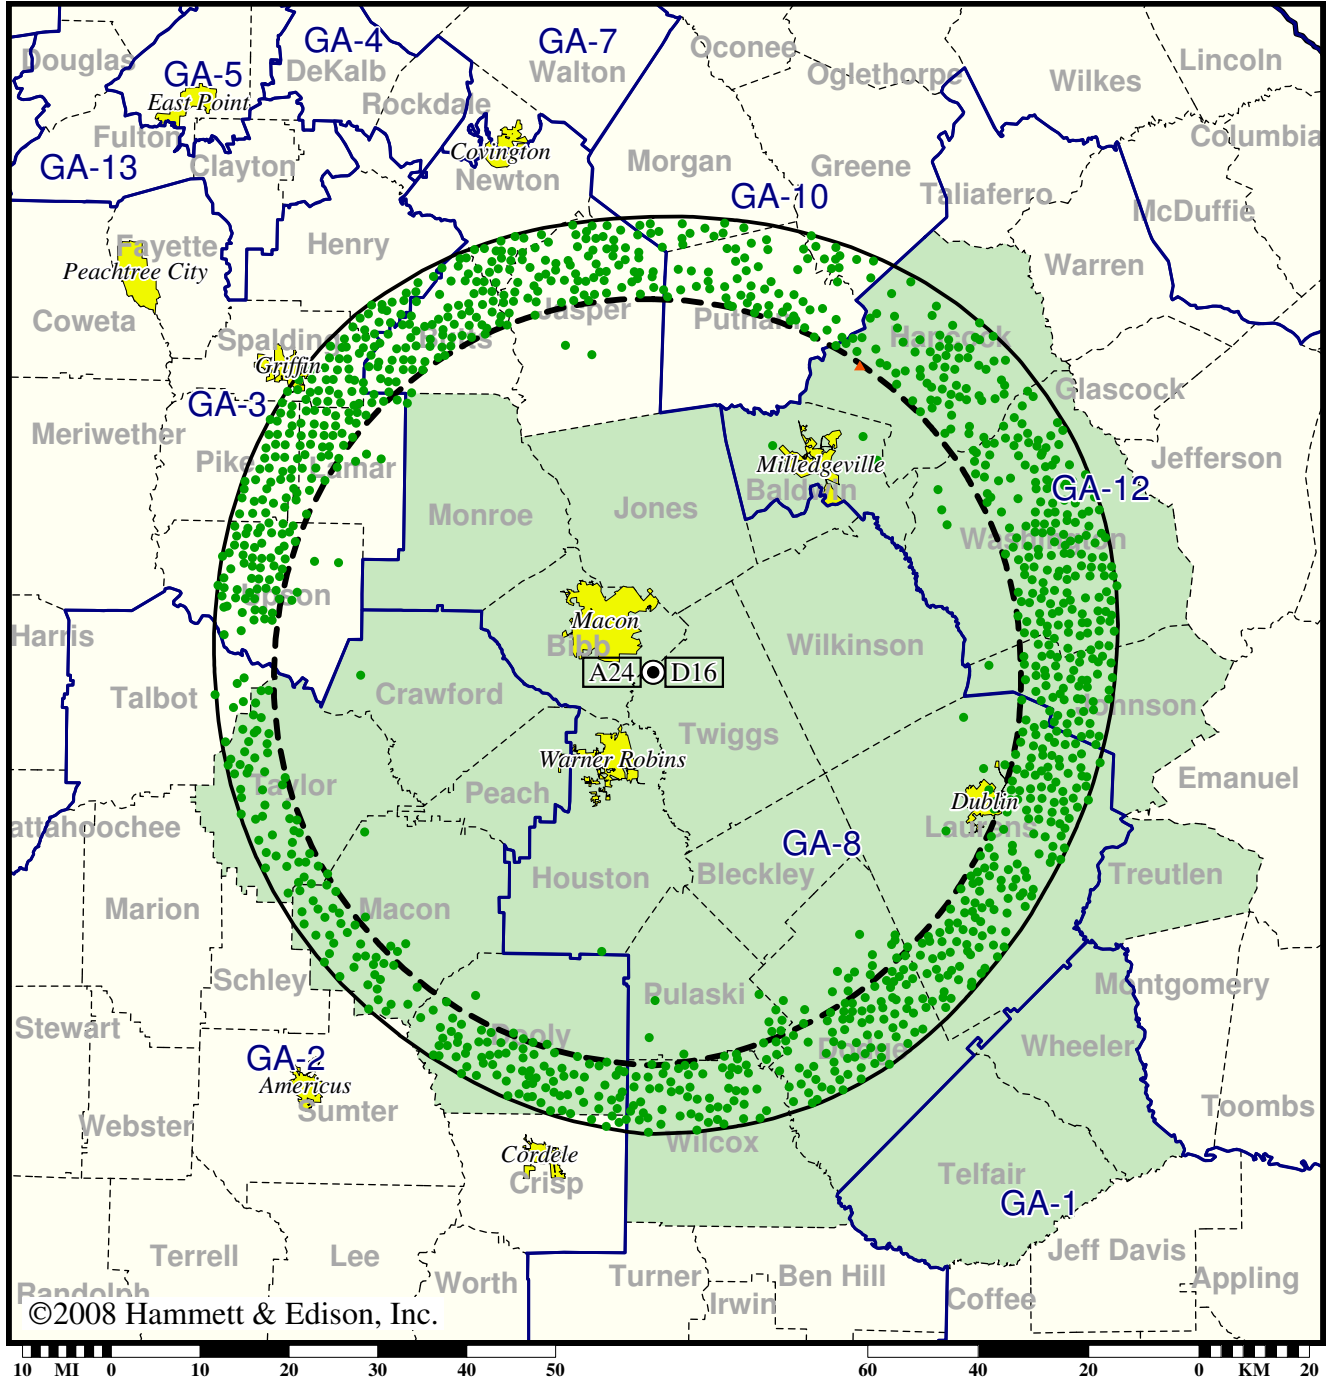

DTV Station WGNM • Channel 45 • Macon, GA

Expected Change In Coverage: Licensed Operation

Licensed (solid): 1000 kW ERP at 223 m HAAT

Market: Macon, GA

TV Station WGXA • Analog Channel 24, DTV Channel 16 • Macon, GA

Expected Change In Coverage: Licensed Operation

Licensed (solid): 1000 kW ERP at 216 m HAAT, Network: Fox
vs. Analog (dashed): 1290 kW ERP at 244 m HAAT, Network: Fox

Market: Macon, GA

- Coverage gained after DTV transition
- (no symbol) No change in coverage
- ▲ Coverage lost after DTV transition