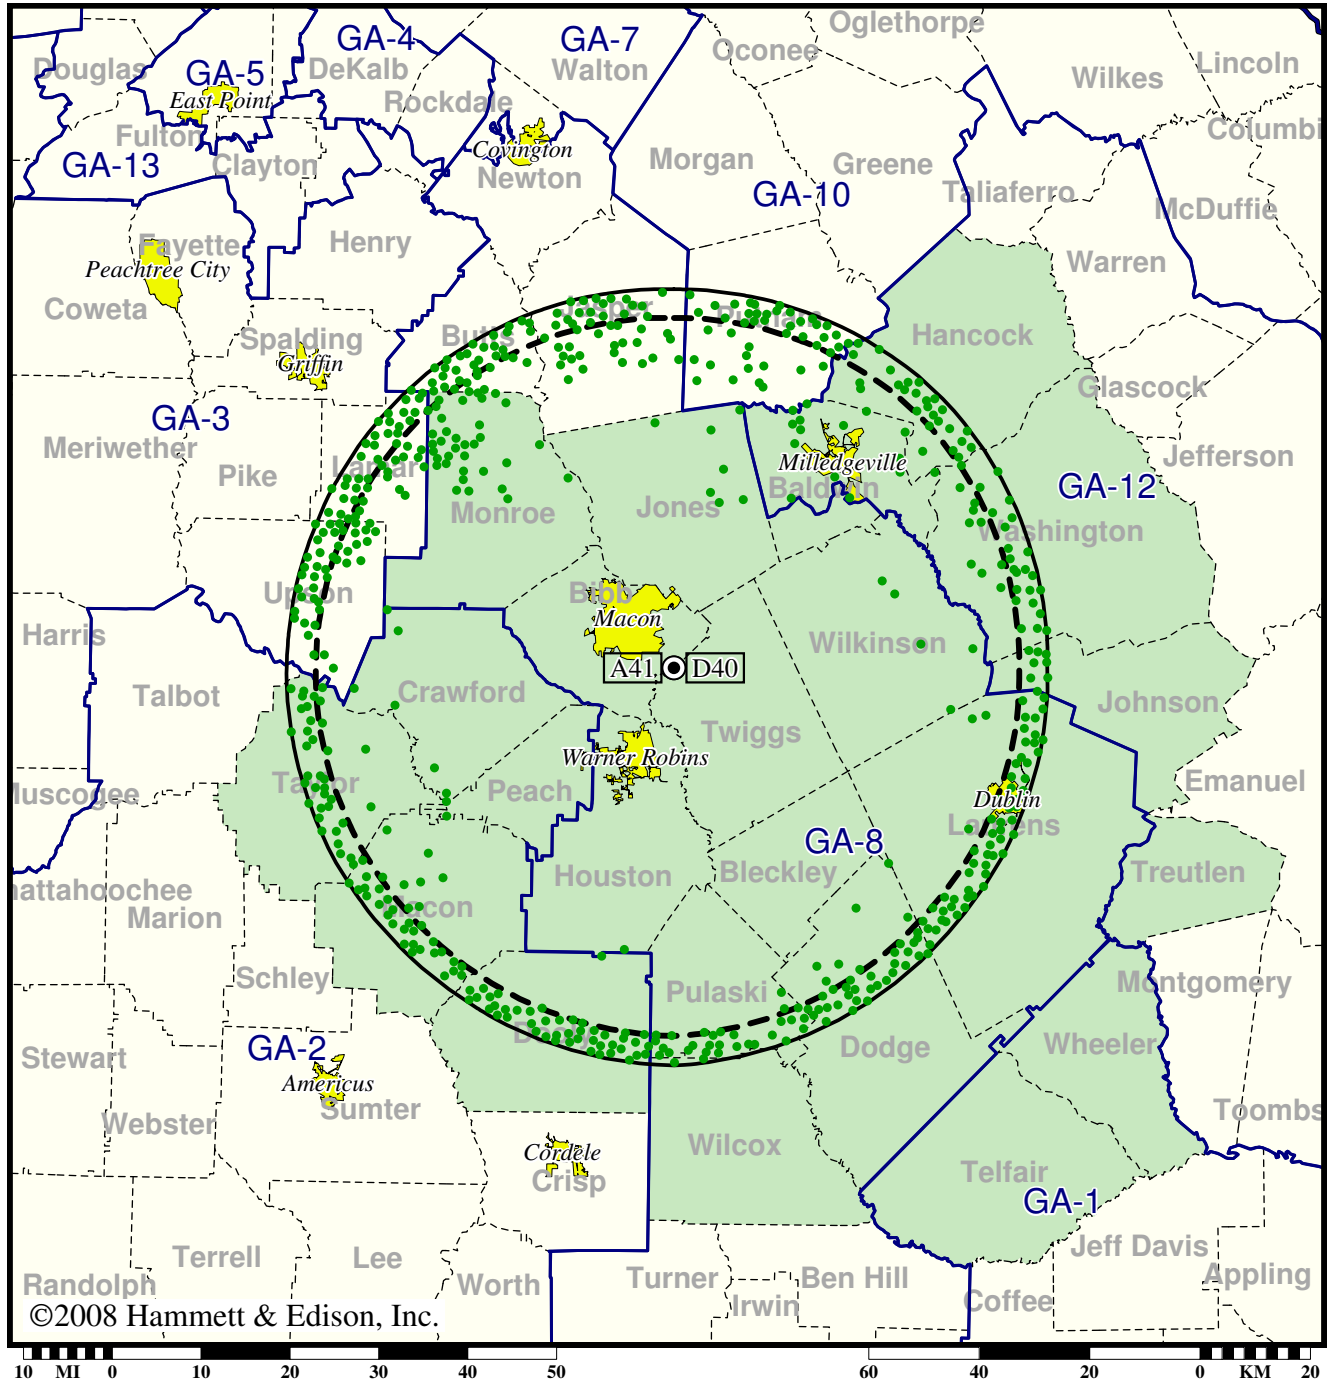

Market: Macon, GA

- Coverage gained after DTV transition
- (no symbol) No change in coverage

Station WMGT-TV • Analog Channel 41, DTV Channel 40 • Macon, GA

Expected Change In Coverage: Licensed Operation

Licensed (solid): 110 kW ERP at 189 m HAAT, Network: NBC
vs. Analog (dashed): 1050 kW ERP at 241 m HAAT, Network: NBC

Market: Macon, GA

● Coverage gained after DTV transition

(no symbol) No change in coverage