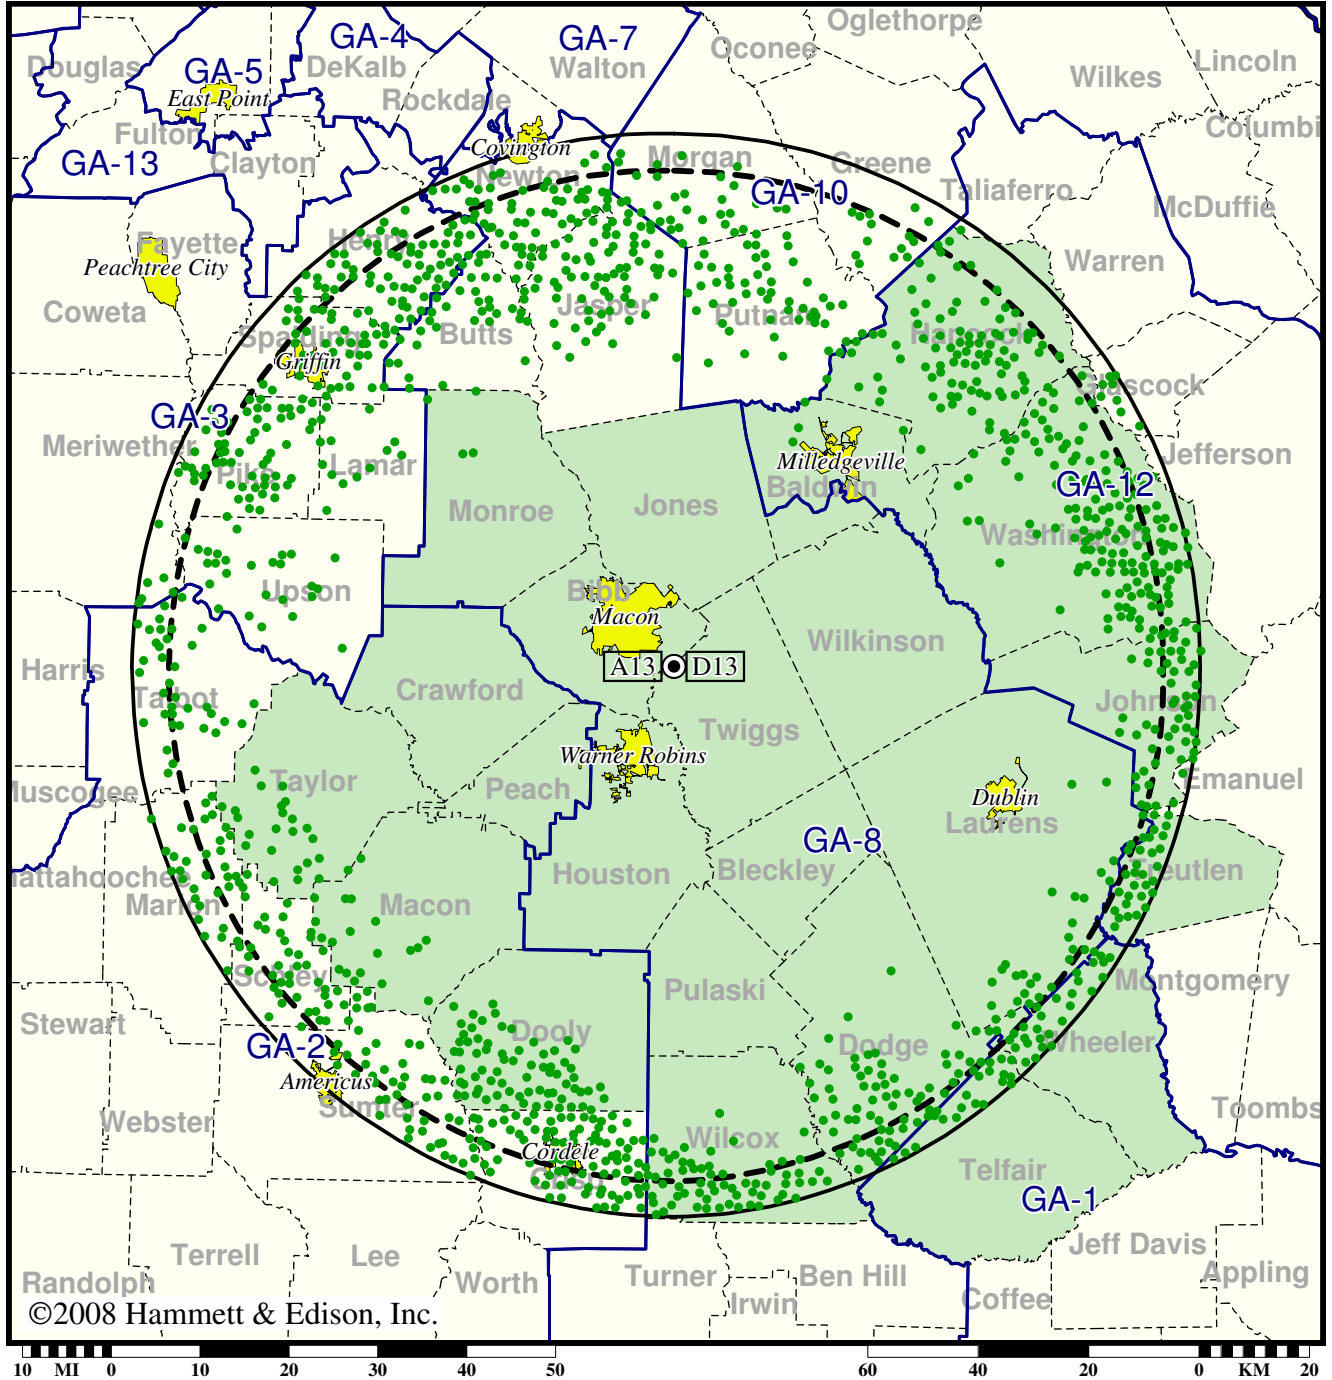

Station WMAZ-TV • Analog Channel 13, DTV Channel 13 • Macon, GA

Expected Change In Coverage: Granted Construction Permit

CP (solid): 30.0 kW ERP at 238 m HAAT, Network: CBS
vs. Analog (dashed): 316 kW ERP at 238 m HAAT, Network: CBS

Market: Macon, GA

- Coverage gained after DTV transition
- (no symbol) No change in coverage