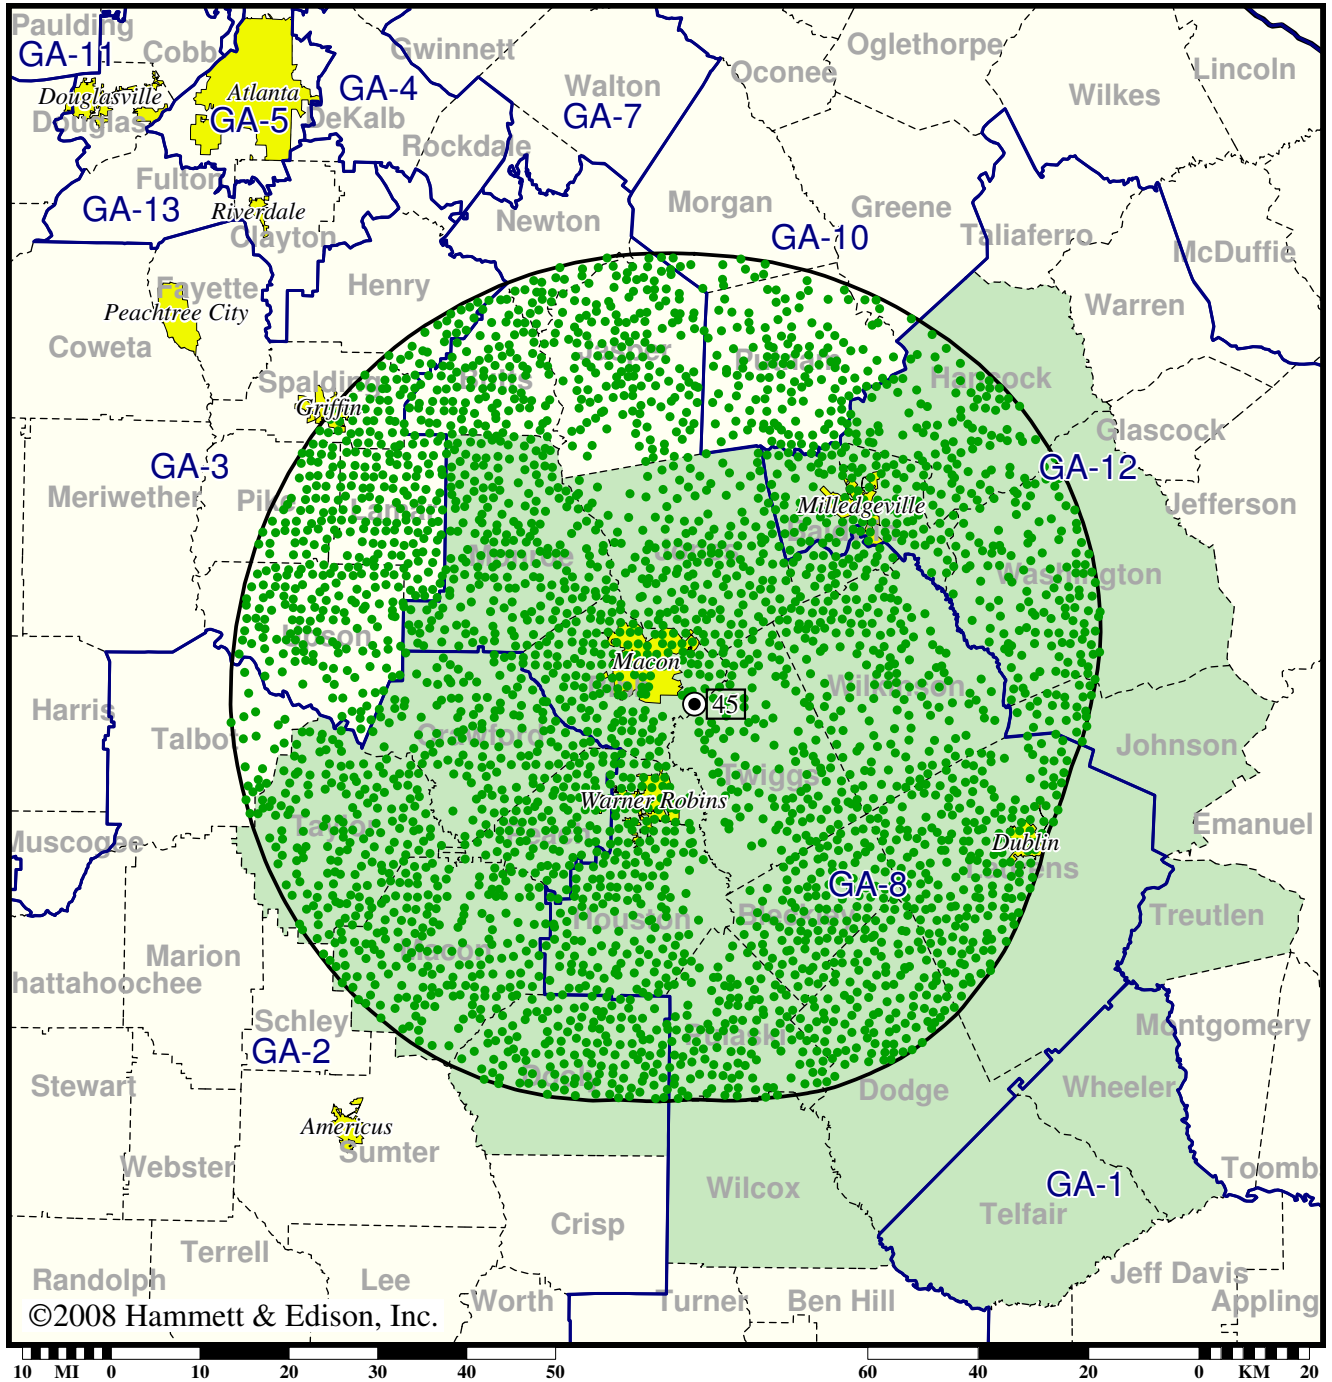

DTV Station WGNM • Channel 45 • Macon, GA

Expected Change In Coverage: Licensed Operation

Licensed (solid): 1000 kW ERP at 223 m HAAT

Market: Macon, GA

TV Station WGXA • Analog Channel 24, DTV Channel 16 • Macon, GA

Expected Change In Coverage: Licensed Operation

Licensed (solid): 1000 kW ERP at 216 m HAAT, Network: Fox
vs. Analog (dashed): 1290 kW ERP at 244 m HAAT, Network: Fox

Market: Macon, GA

- Coverage gained after DTV transition
- (no symbol) No change in coverage
- ▲ Coverage lost after DTV transition