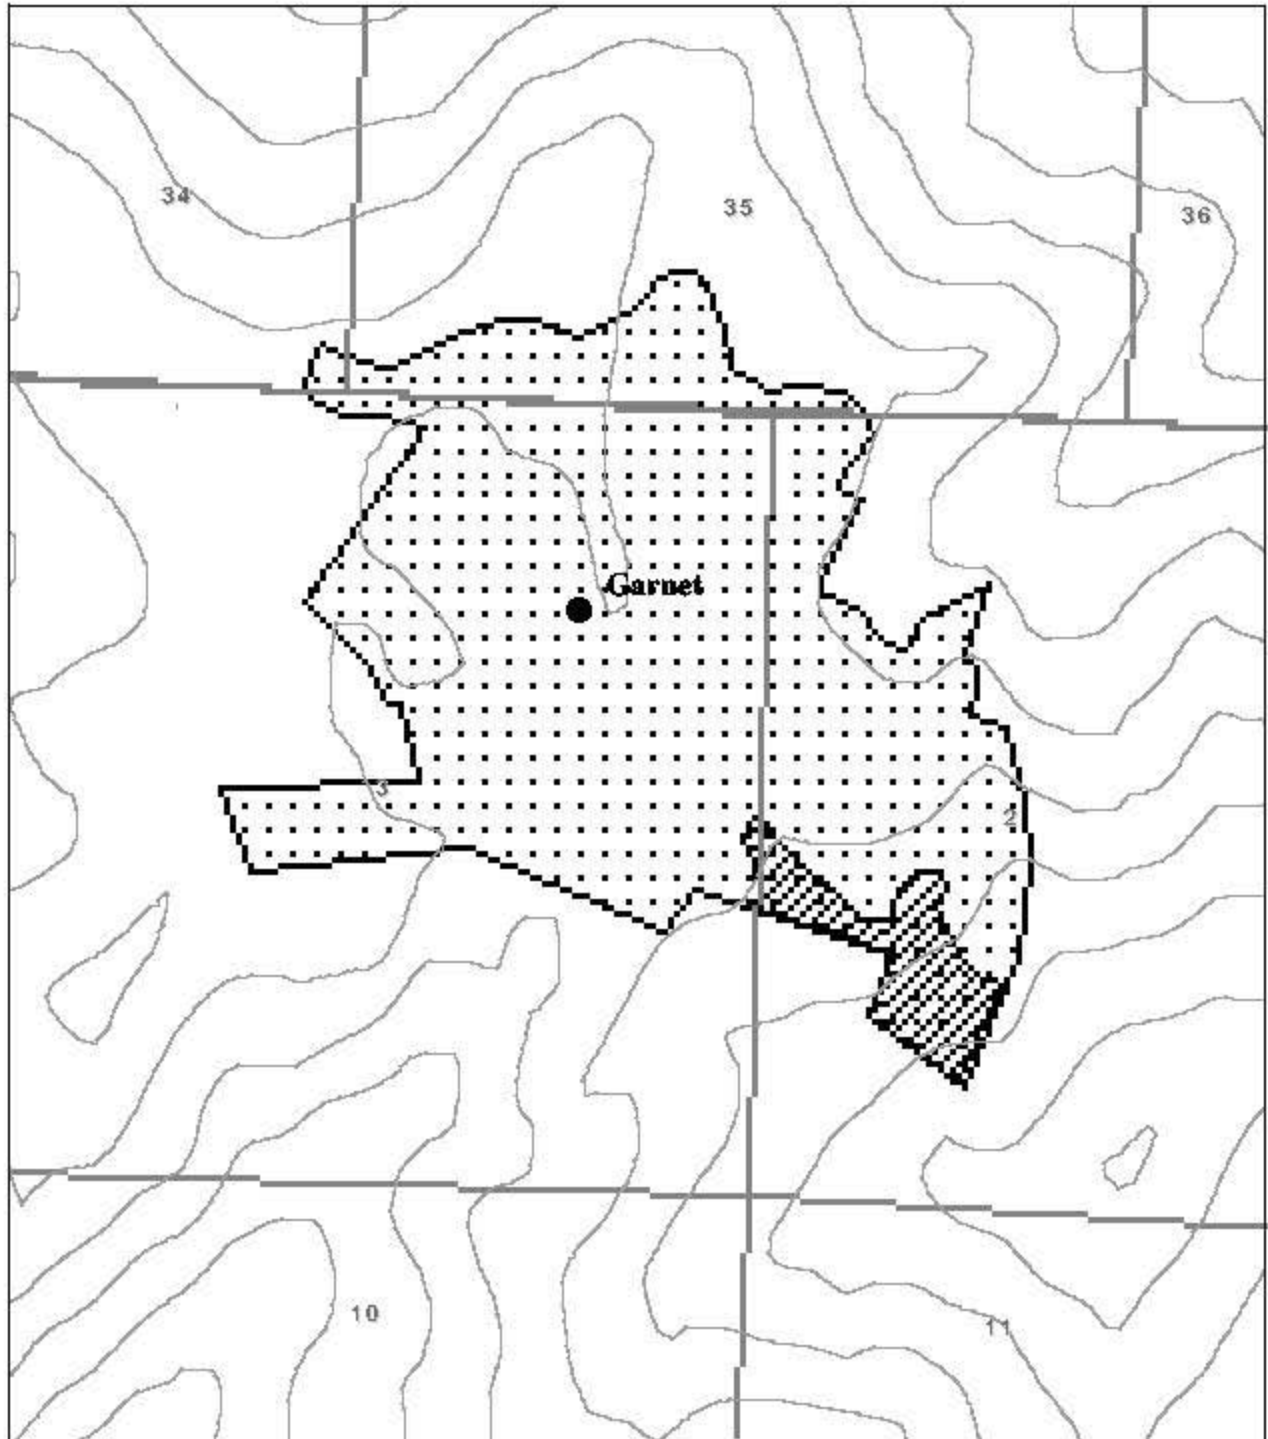

Ghost Town Fuel Hazard Reduction Project Area

Legend

-  Initial 20 Acre Site
-  Project Boundary