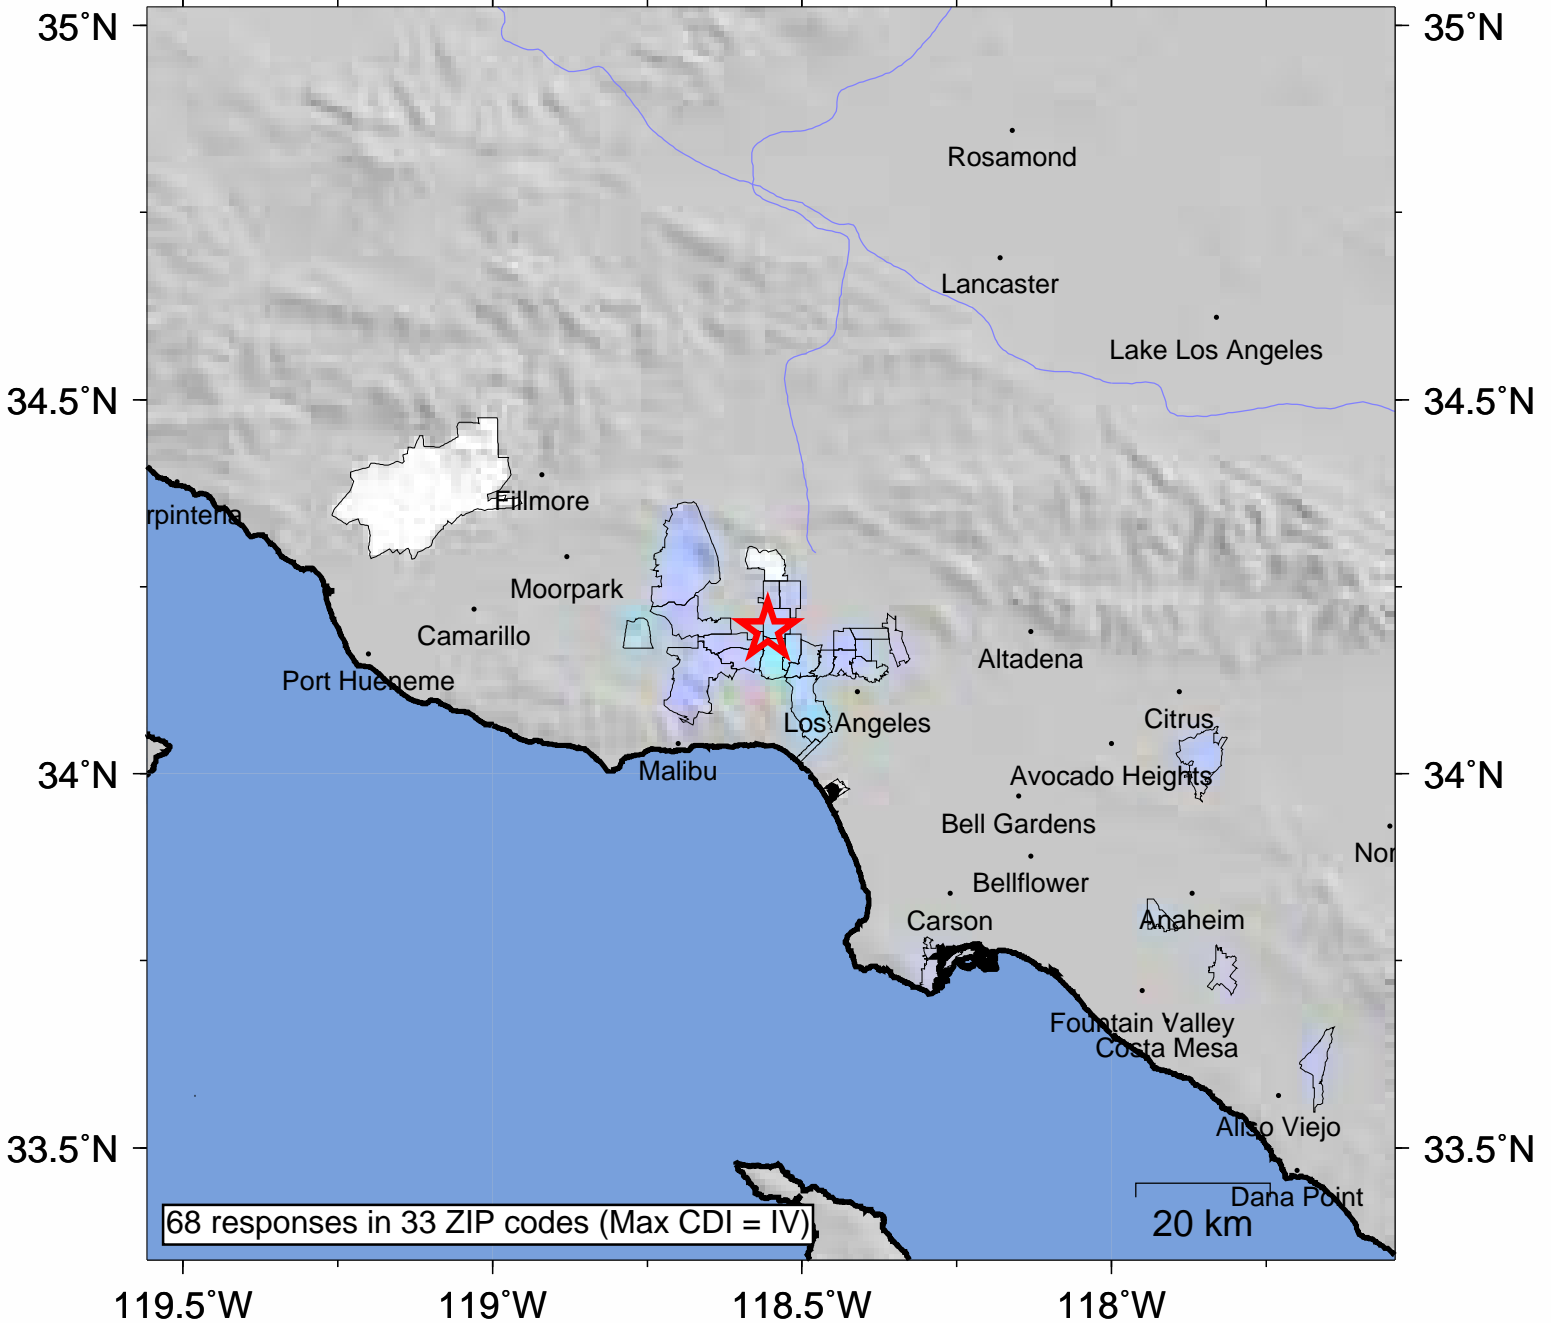

# USGS Community Internet Intensity Map GREATER LOS ANGELES AREA, CALIFORNIA

May 4 2009 00:47:35 local 34.192N 118.555W M2.4 Depth: 18 km ID:ci10404737

INTENSITY	I	II-III	IV	V	VI	VII	VIII	IX	X+
SHAKING	Not felt	Weak	Light	Moderate	Strong	Very strong	Severe	Violent	Extreme
DAMAGE	none	none	none	Very light	Light	Moderate	Moderate/Heavy	Heavy	V. Heavy