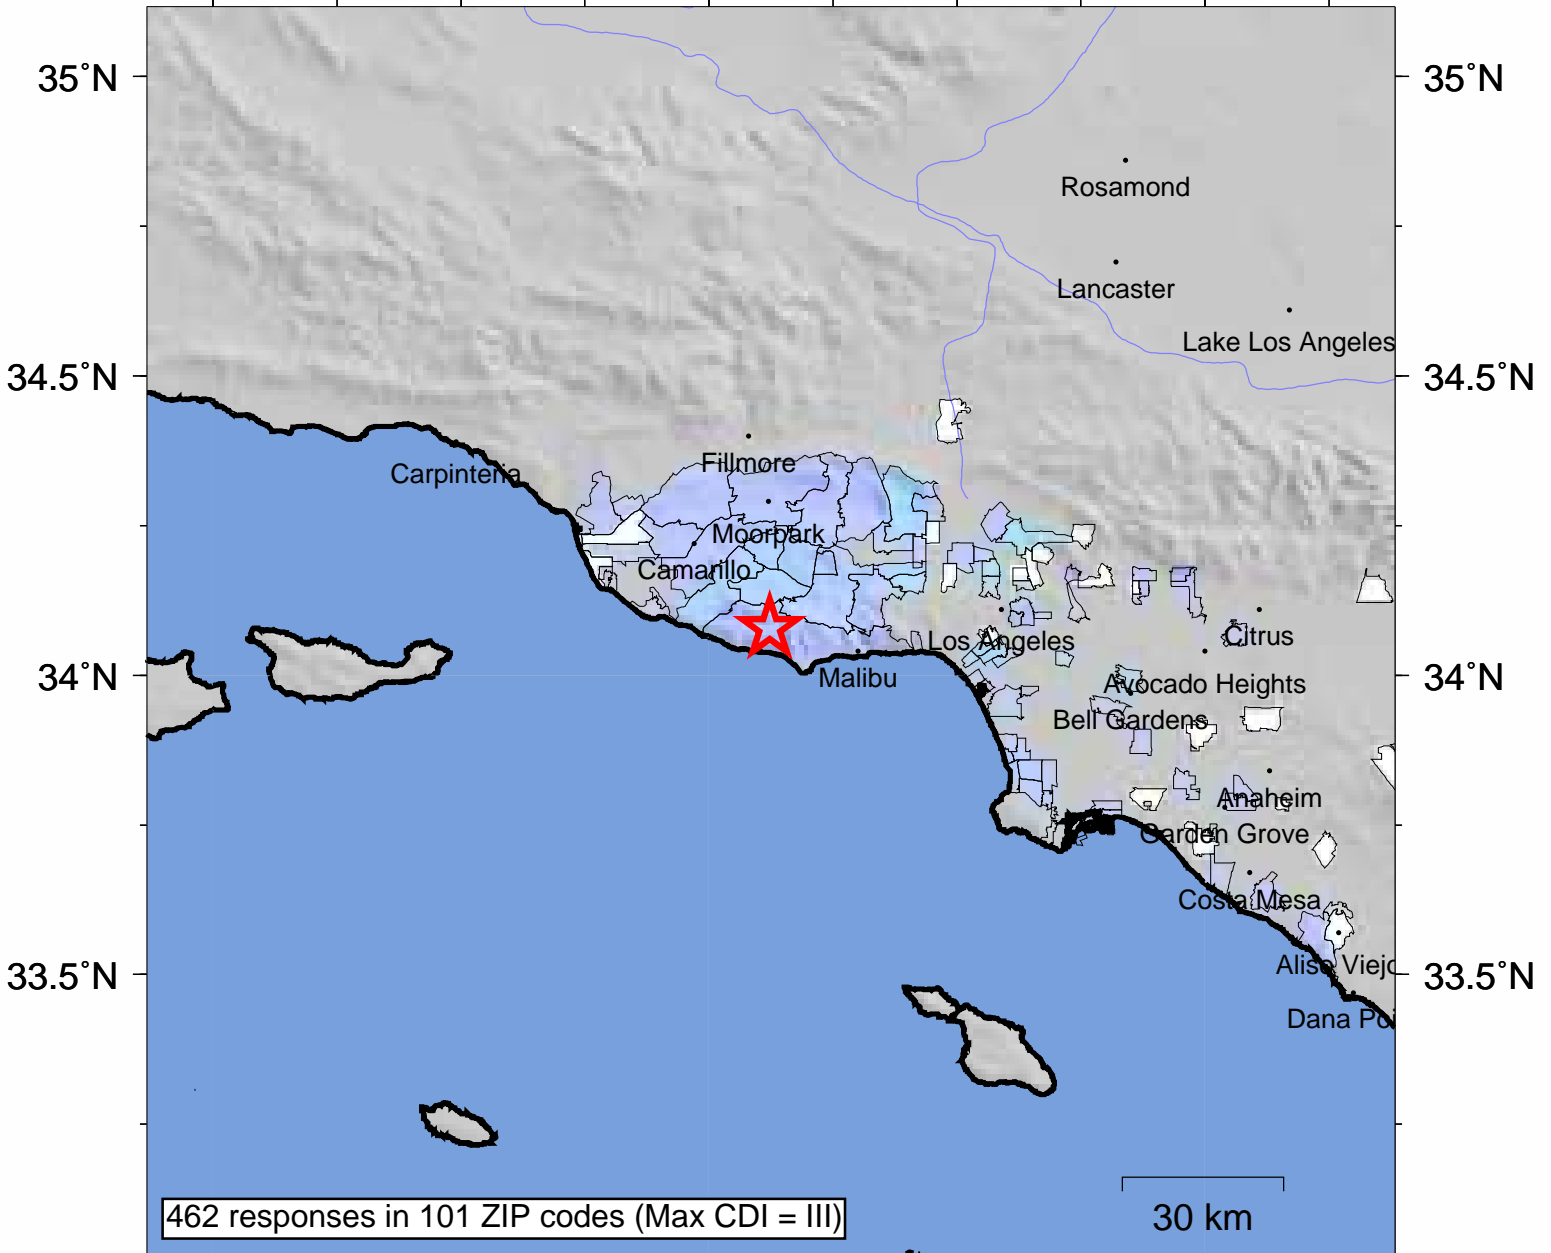

USGS Community Internet Intensity Map GREATER LOS ANGELES AREA, CALIFORNIA

May 1 2009 22:34:14 local 34.0785N 118.8776W M3.1 Depth: 6 km ID:ci10403857

120°W 119.5°W 119°W 118.5°W 118°W

INTENSITY	I	II-III	IV	V	VI	VII	VIII	IX	X+
SHAKING	Not felt	Weak	Light	Moderate	Strong	Very strong	Severe	Violent	Extreme
DAMAGE	none	none	none	Very light	Light	Moderate	Moderate/Heavy	Heavy	V. Heavy