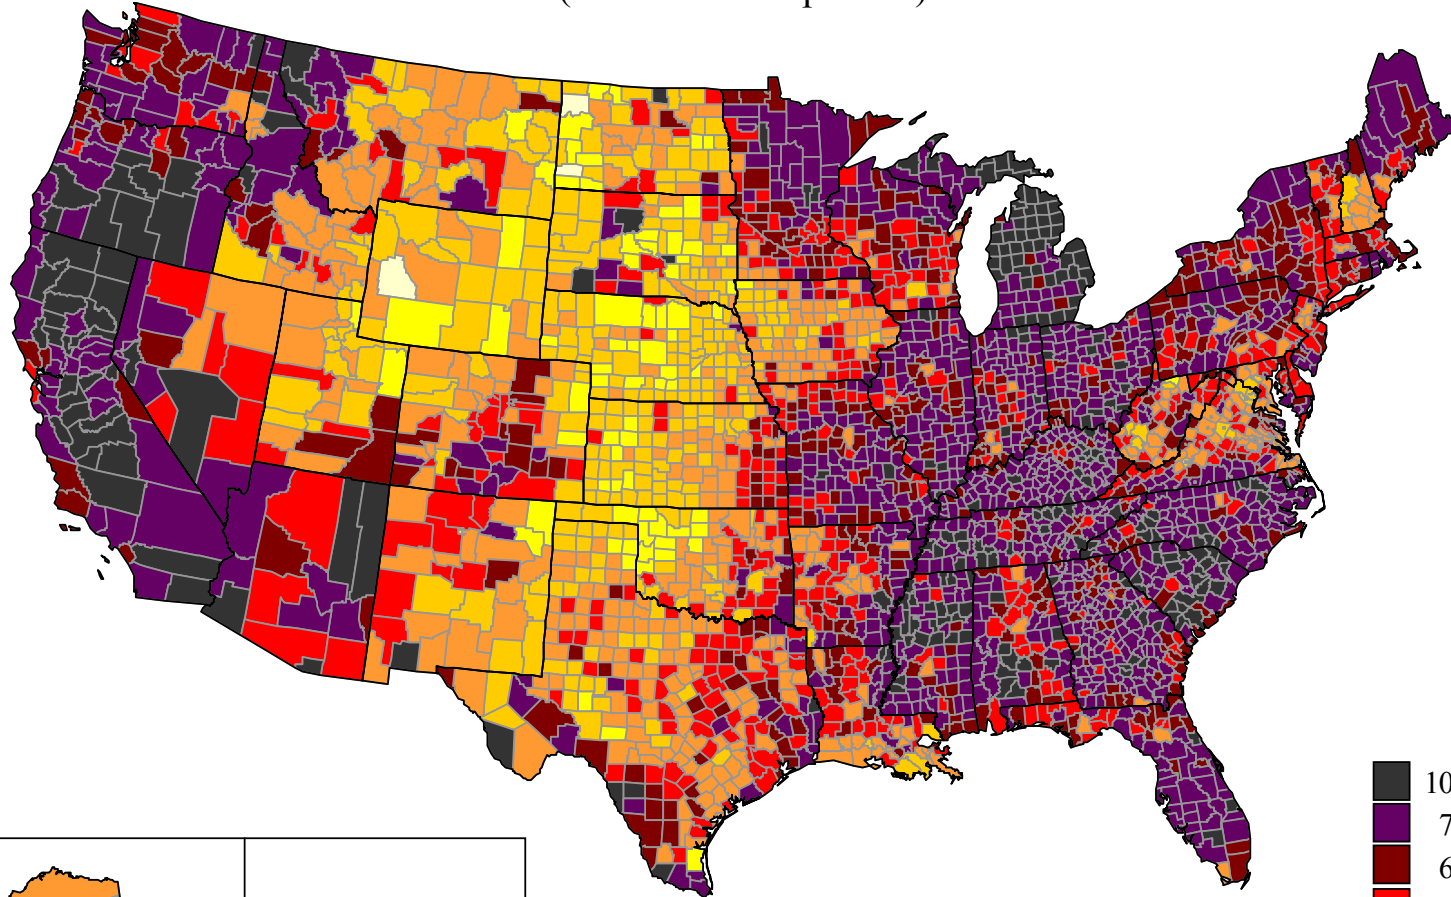

Unemployment rates by county, April 2008 – March 2009 averages

(U.S. rate = 6.7 percent)

SOURCE: Bureau of Labor Statistics
Local Area Unemployment Statistics

NOTE: County data for 2008 reflect
revisions issued on April 17.