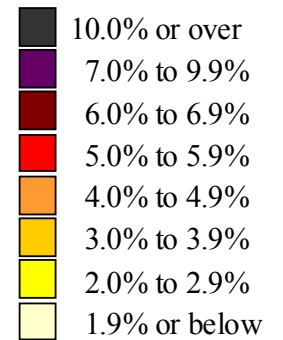

Unemployment rates by county, April 2008 – March 2009 averages

(U.S. rate = 6.7 percent)

SOURCE: Bureau of Labor Statistics
Local Area Unemployment Statistics

NOTE: County data for 2008 reflect
revisions issued on April 17.