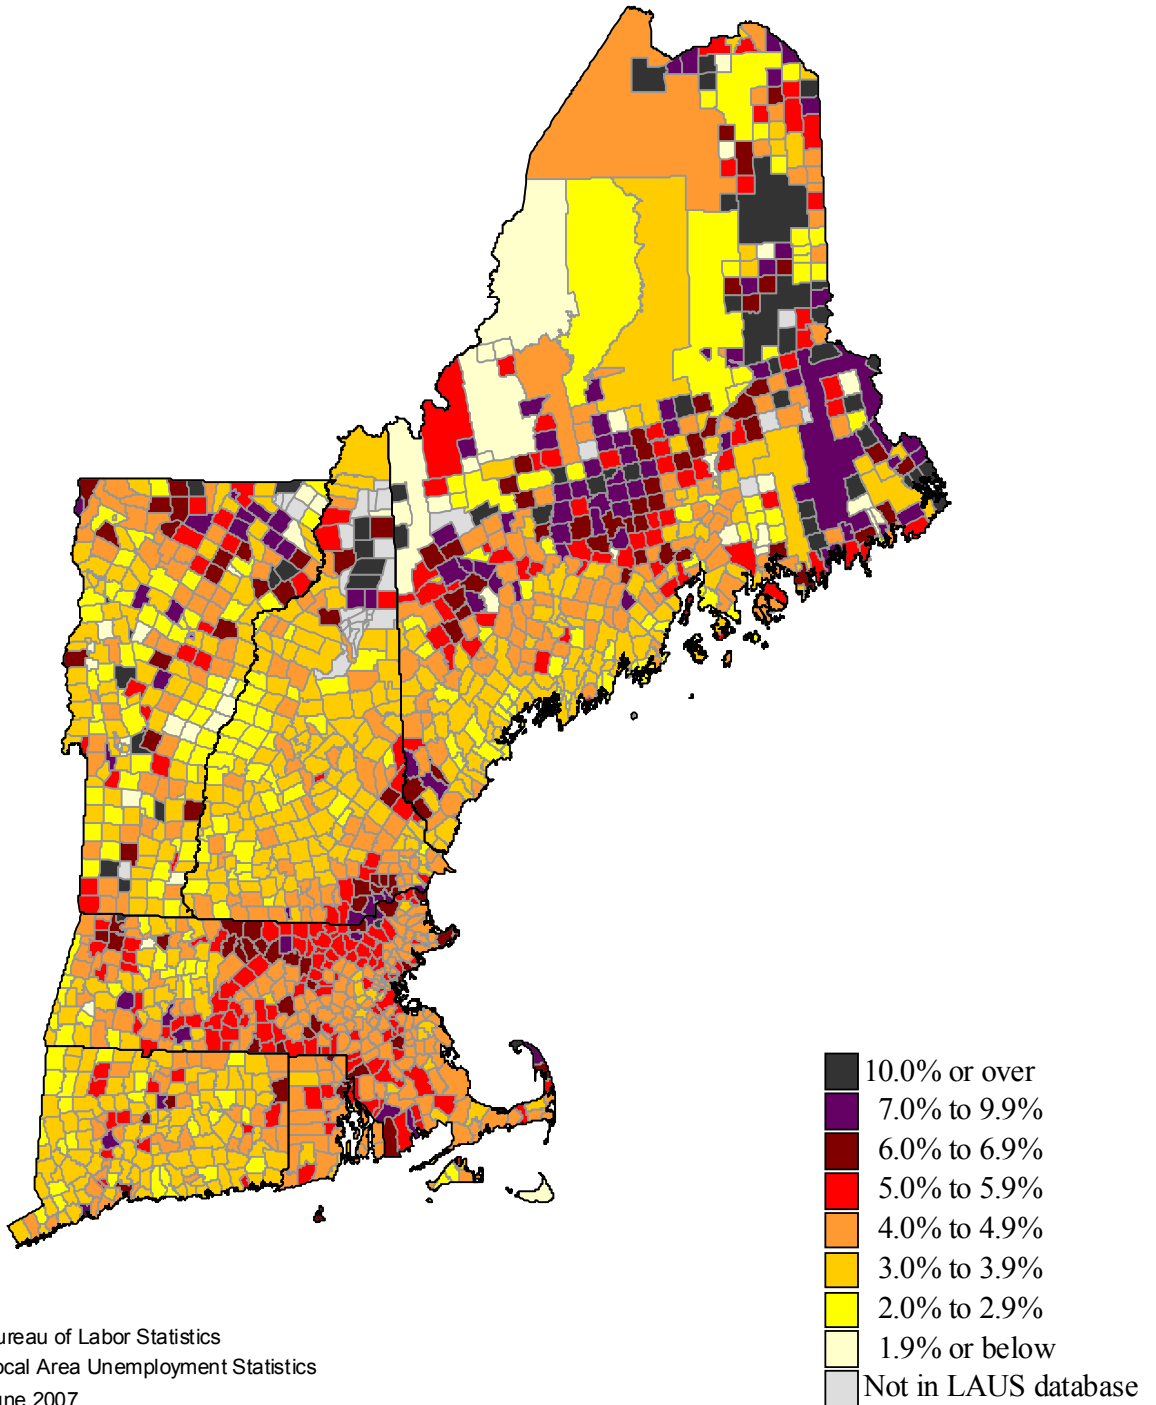

Unemployment rates in New England by Minor Civil Division, 2002 annual averages

(U.S. rate = 5.8 percent)

SOURCE: Bureau of Labor Statistics
Local Area Unemployment Statistics
June 2007