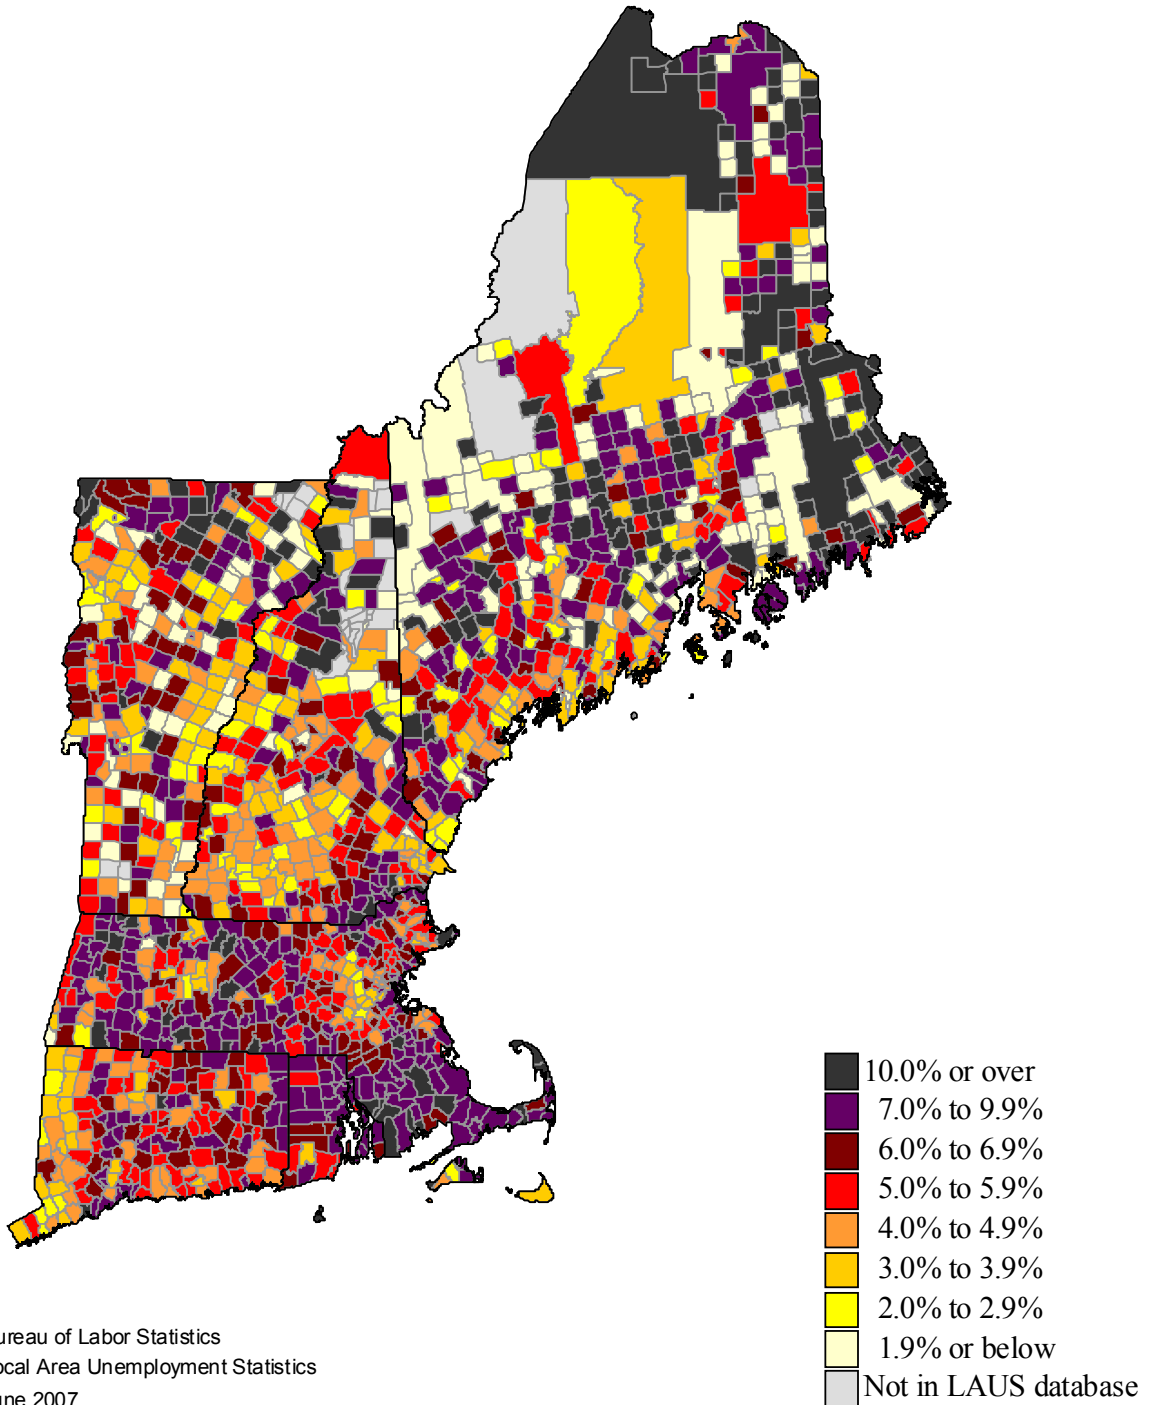

# Unemployment rates in New England by Minor Civil Division, 1990 annual averages

(U.S. rate = 5.6 percent)

SOURCE: Bureau of Labor Statistics  
Local Area Unemployment Statistics  
June 2007

# Unemployment rates in New England by Minor Civil Division, 1991 annual averages

(U.S. rate = 6.8 percent)

SOURCE: Bureau of Labor Statistics  
Local Area Unemployment Statistics  
June 2007

# Unemployment rates in New England by Minor Civil Division, 1992 annual averages

(U.S. rate = 7.5 percent)

SOURCE: Bureau of Labor Statistics  
Local Area Unemployment Statistics  
June 2007

# Unemployment rates in New England by Minor Civil Division, 1993 annual averages

(U.S. rate = 6.9 percent)

SOURCE: Bureau of Labor Statistics  
Local Area Unemployment Statistics  
June 2007