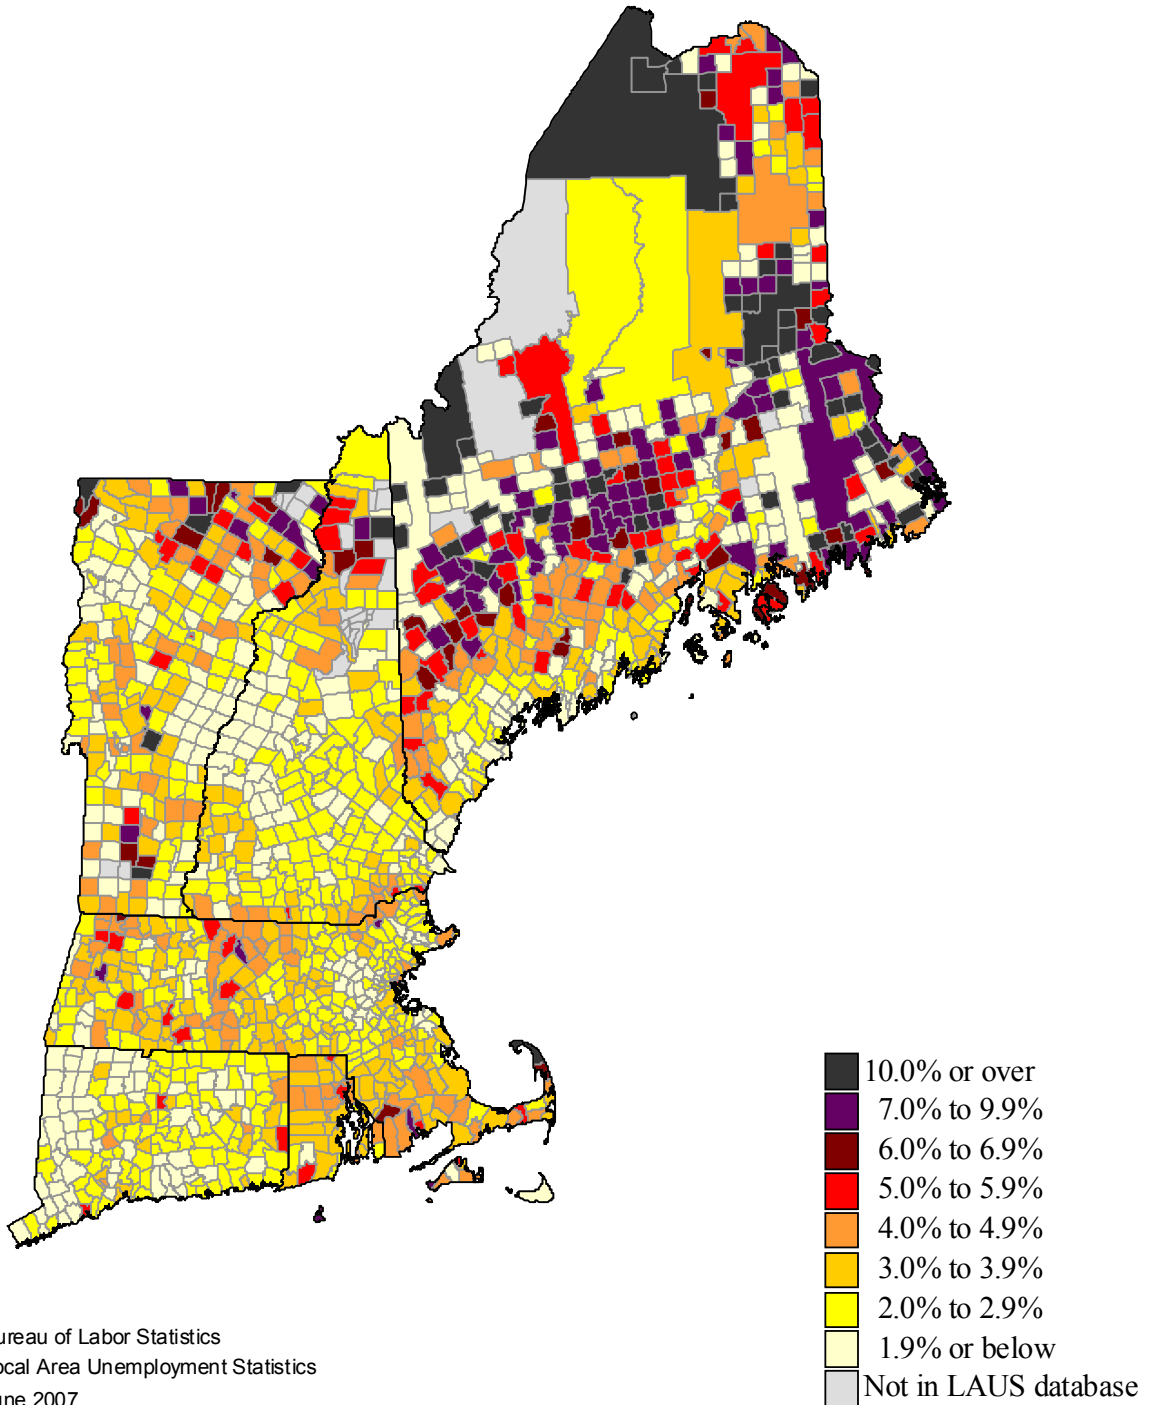

Unemployment rates in New England by Minor Civil Division, 1999 annual averages

(U.S. rate = 4.2 percent)

SOURCE: Bureau of Labor Statistics
Local Area Unemployment Statistics
June 2007