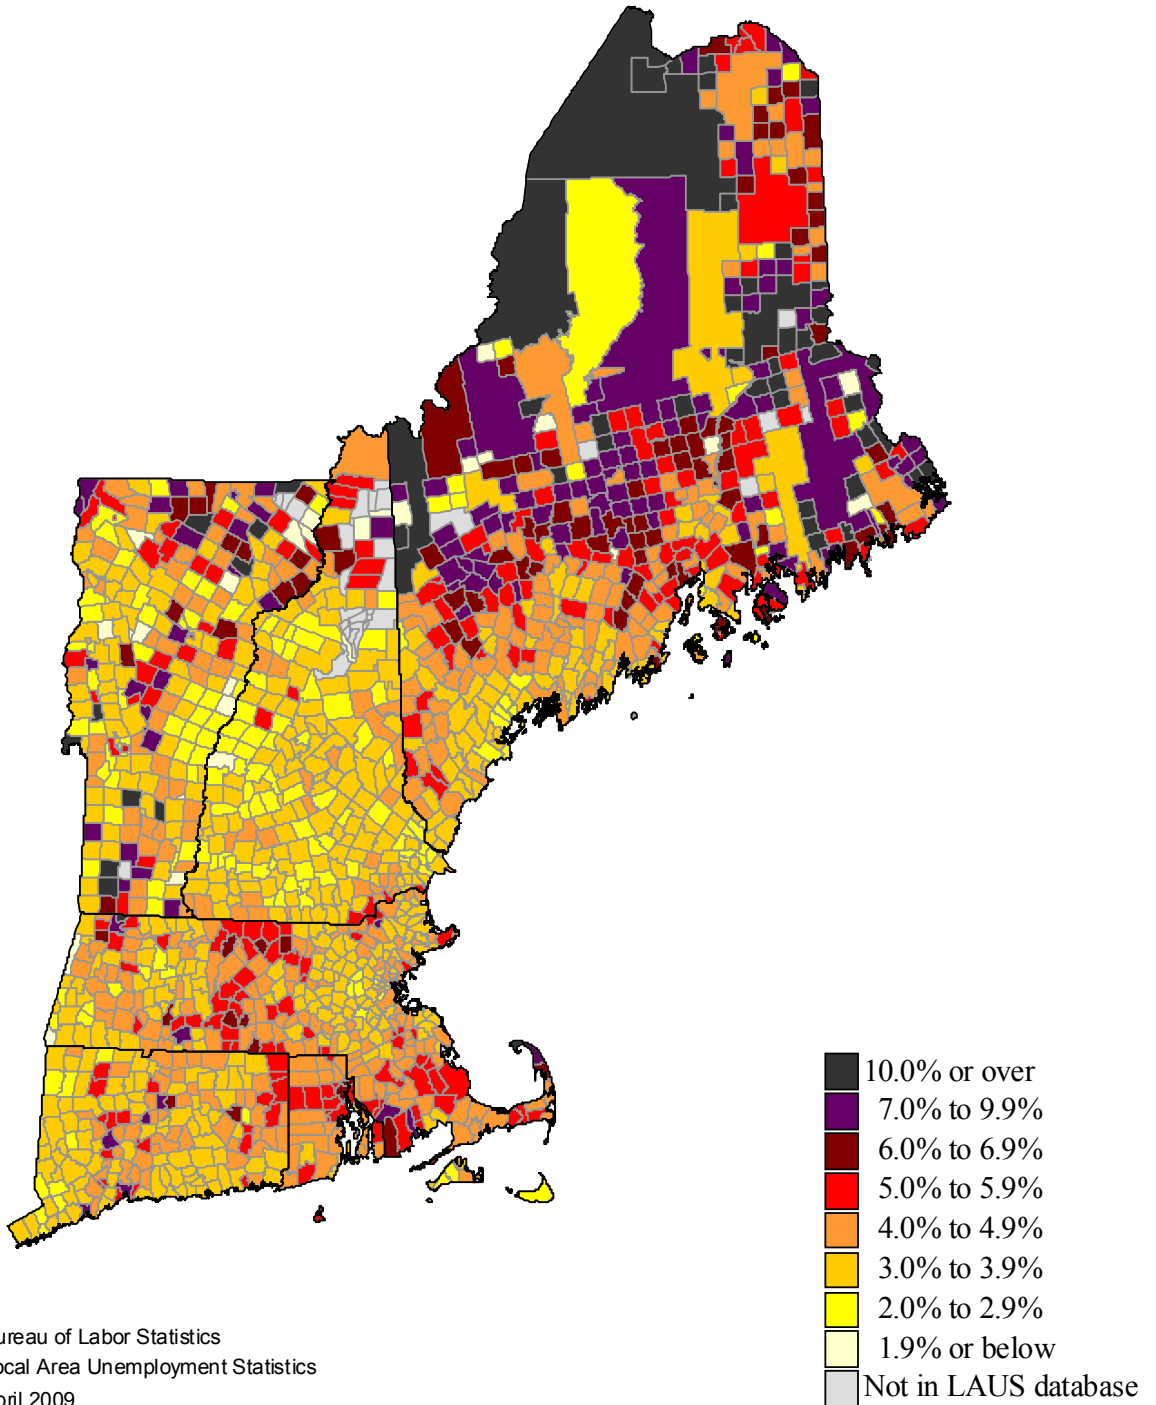

# Unemployment rates in New England by Minor Civil Division, 2006 annual averages

(U.S. rate = 4.6 percent)

SOURCE: Bureau of Labor Statistics  
Local Area Unemployment Statistics  
April 2009

# Unemployment rates in New England by Minor Civil Division, 2007 annual averages

(U.S. rate = 4.6 percent)

SOURCE: Bureau of Labor Statistics  
Local Area Unemployment Statistics  
April 2009