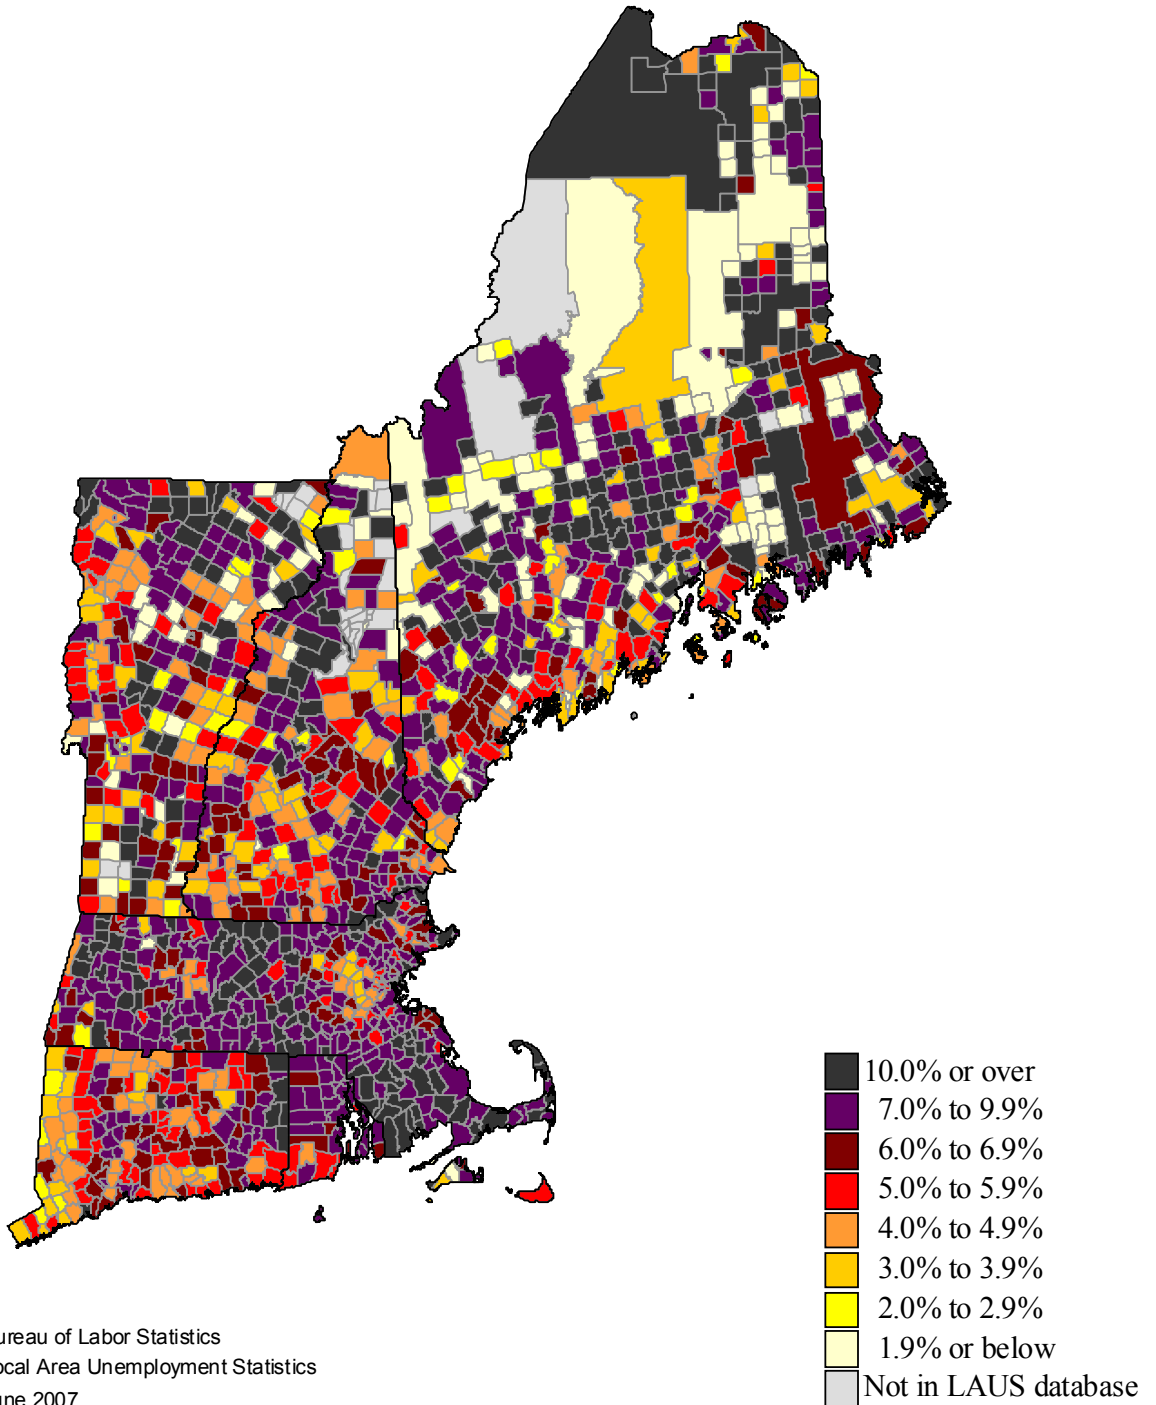

# Unemployment rates in New England by Minor Civil Division, 1990 annual averages

(U.S. rate = 5.6 percent)

SOURCE: Bureau of Labor Statistics  
Local Area Unemployment Statistics  
June 2007

# Unemployment rates in New England by Minor Civil Division, 1991 annual averages

(U.S. rate = 6.8 percent)

SOURCE: Bureau of Labor Statistics  
Local Area Unemployment Statistics  
June 2007

# Unemployment rates in New England by Minor Civil Division, 1992 annual averages

(U.S. rate = 7.5 percent)

SOURCE: Bureau of Labor Statistics  
Local Area Unemployment Statistics  
June 2007

# Unemployment rates in New England by Minor Civil Division, 1993 annual averages

(U.S. rate = 6.9 percent)

SOURCE: Bureau of Labor Statistics  
Local Area Unemployment Statistics  
June 2007