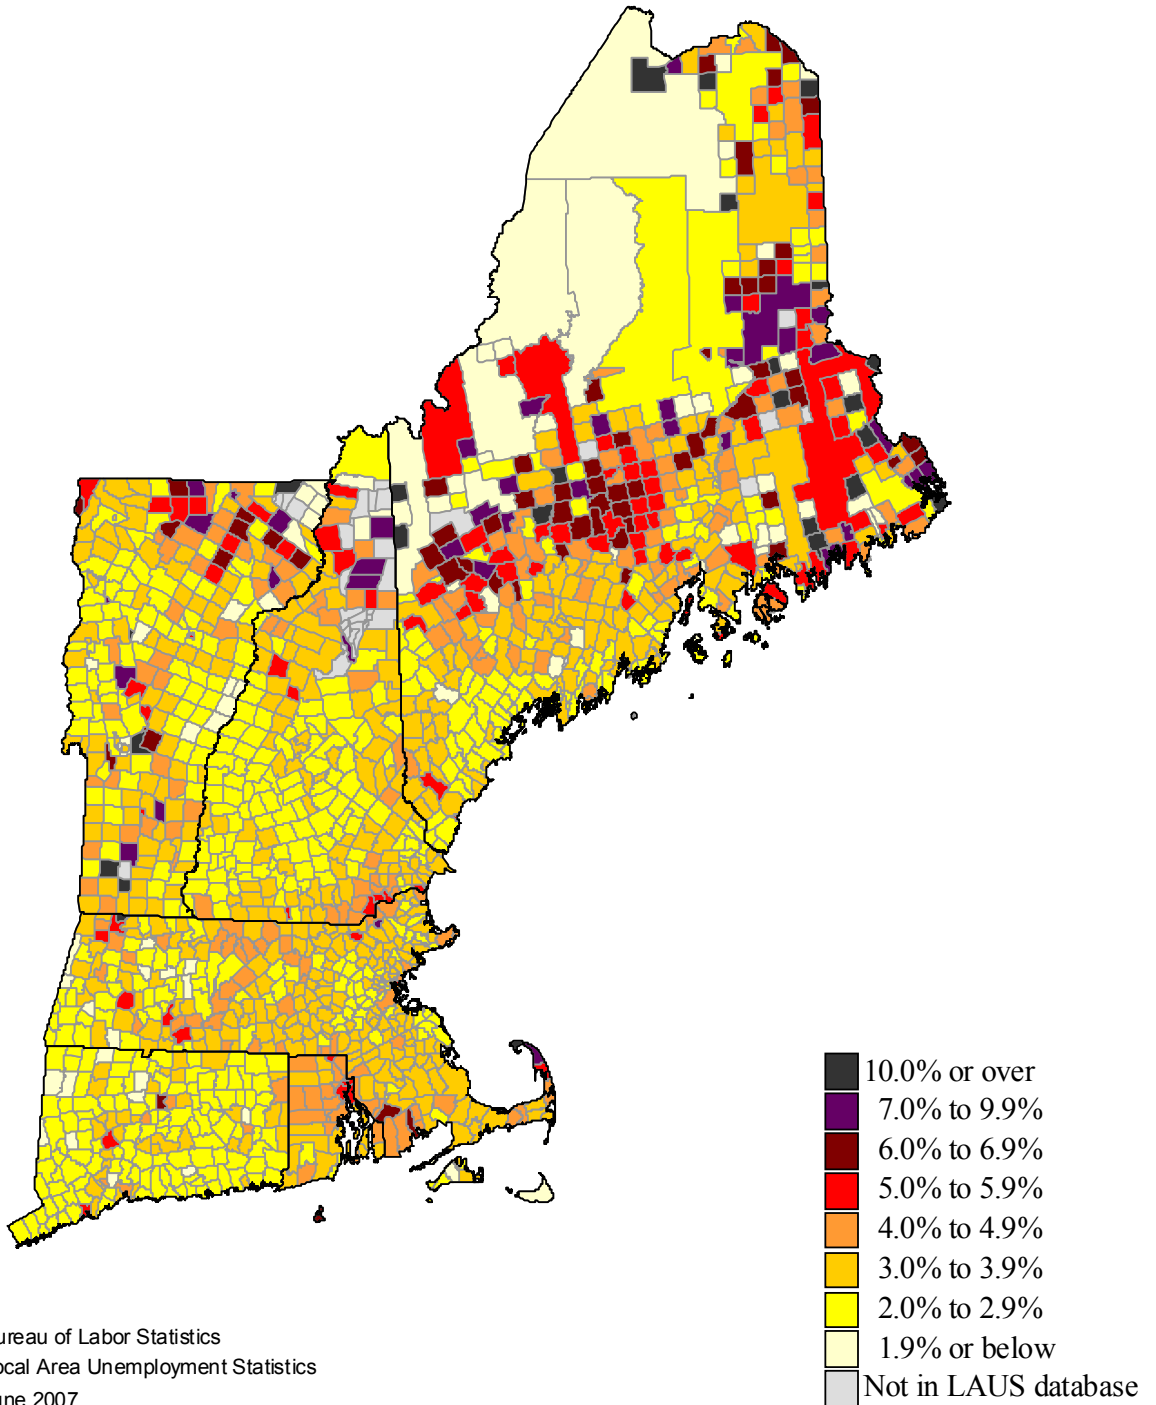

Unemployment rates in New England by Minor Civil Division, 2001 annual averages

(U.S. rate = 4.7 percent)

SOURCE: Bureau of Labor Statistics
Local Area Unemployment Statistics
June 2007