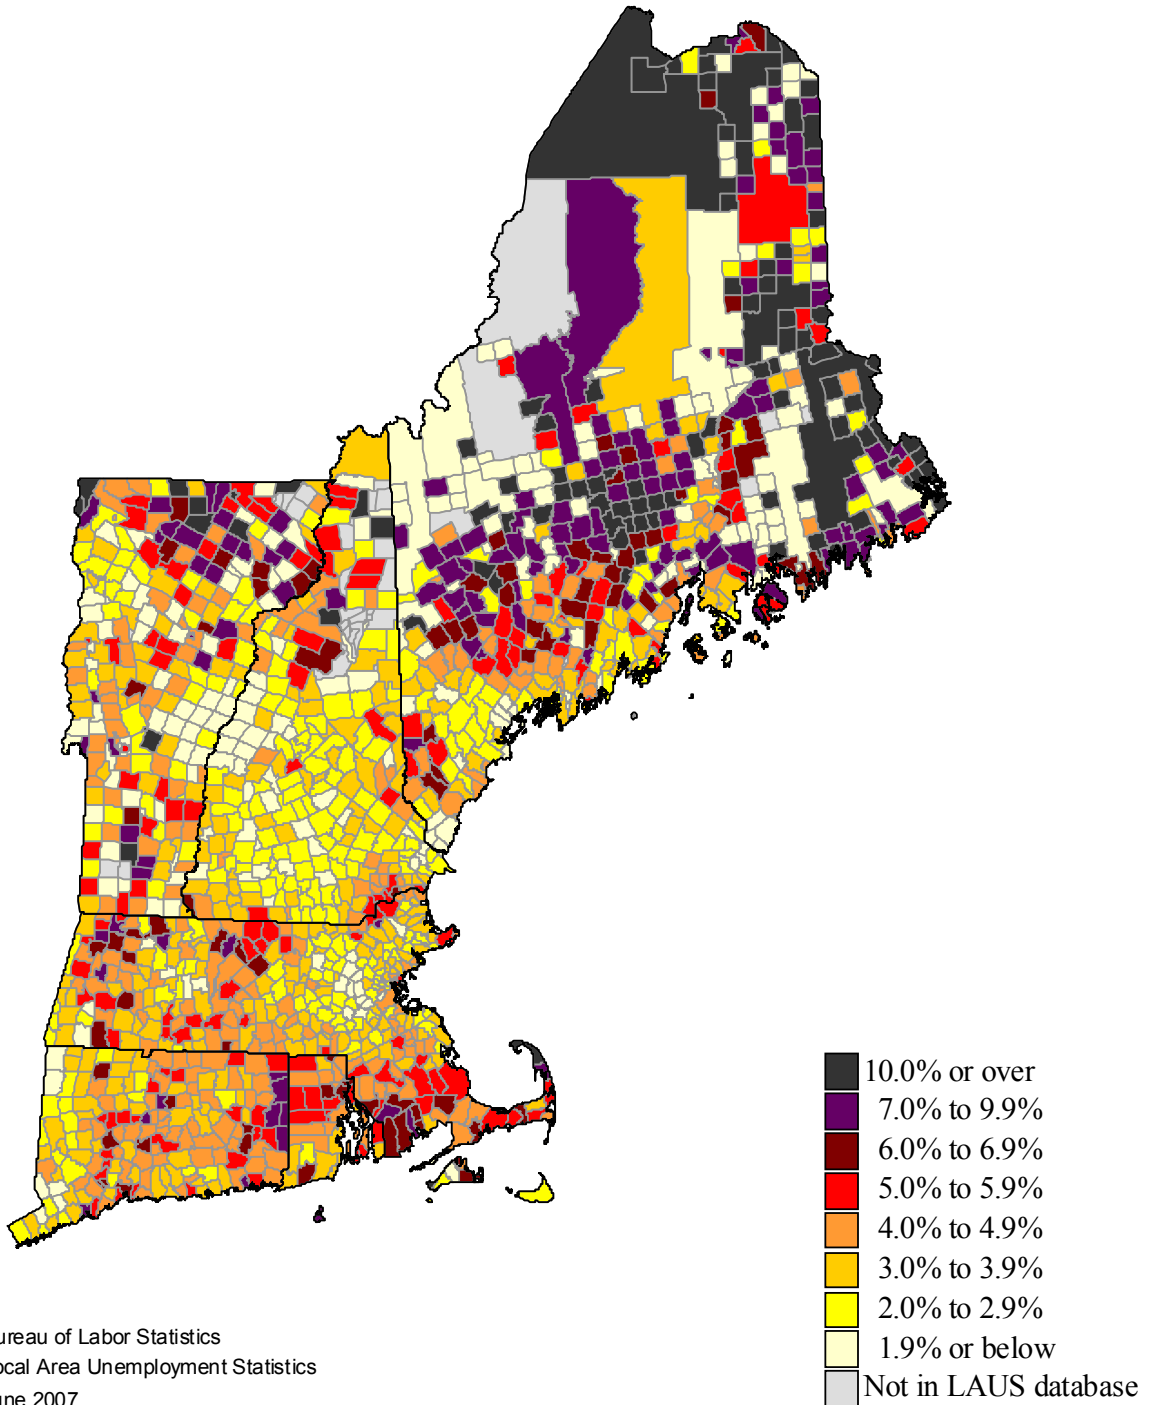

Unemployment rates in New England by Minor Civil Division, 1997 annual averages

(U.S. rate = 4.9 percent)

SOURCE: Bureau of Labor Statistics
Local Area Unemployment Statistics
June 2007