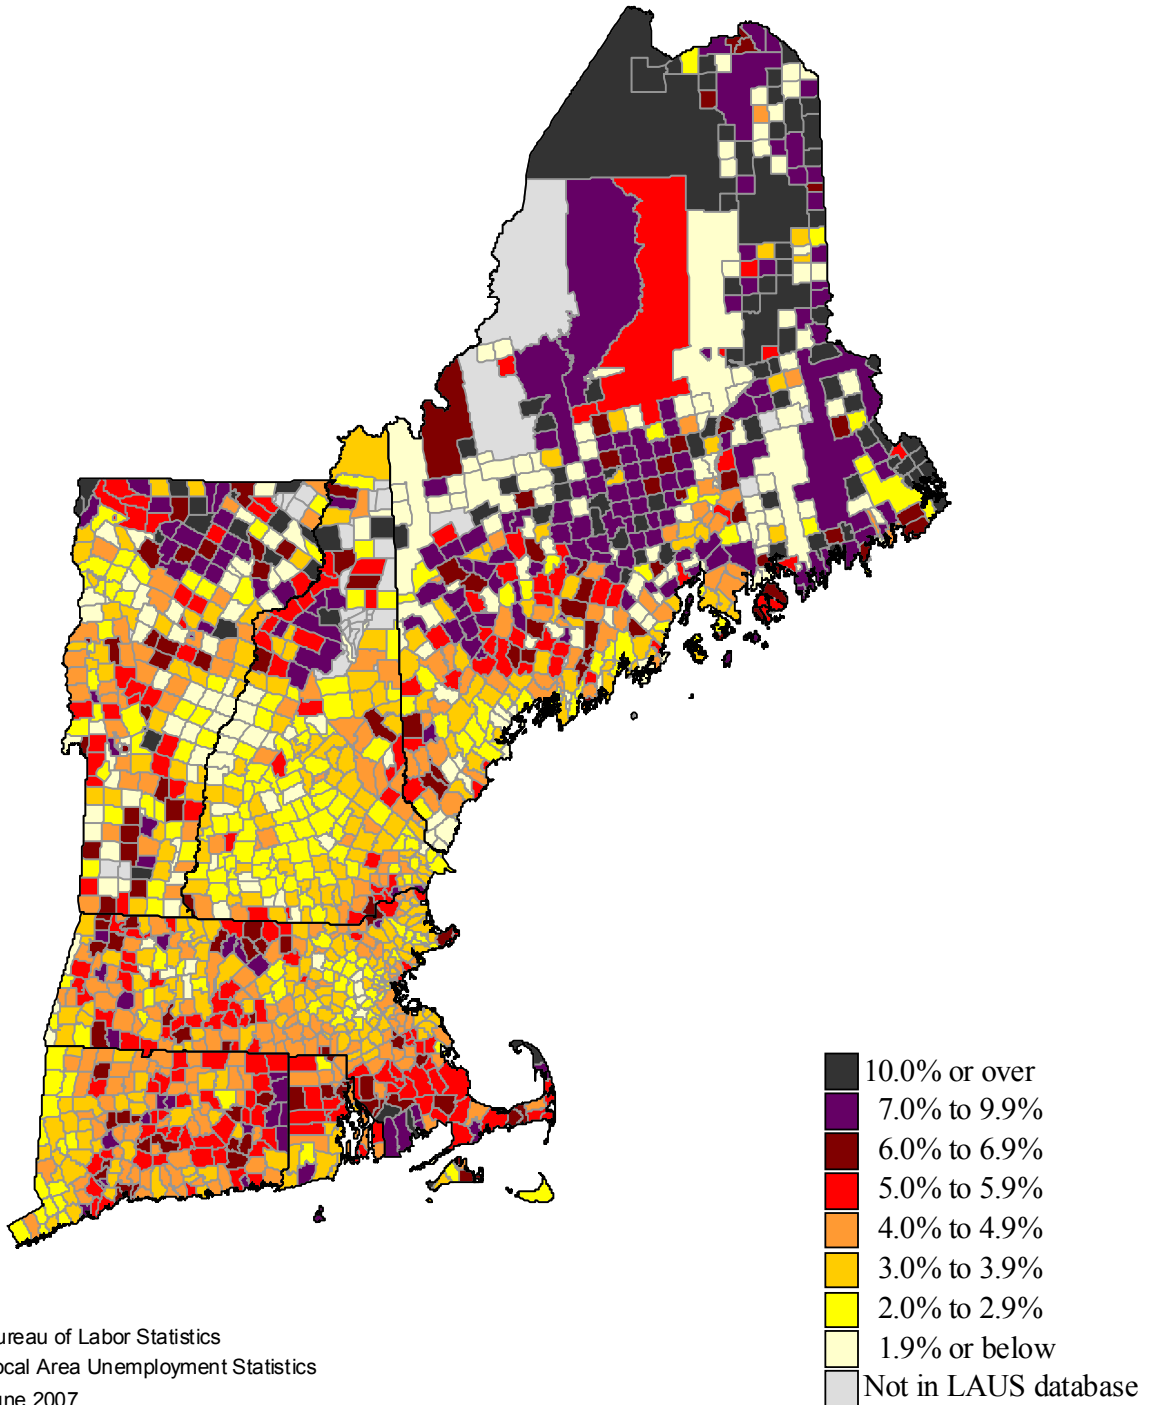

Unemployment rates in New England by Minor Civil Division, 1996 annual averages

(U.S. rate = 5.4 percent)

SOURCE: Bureau of Labor Statistics
Local Area Unemployment Statistics
June 2007