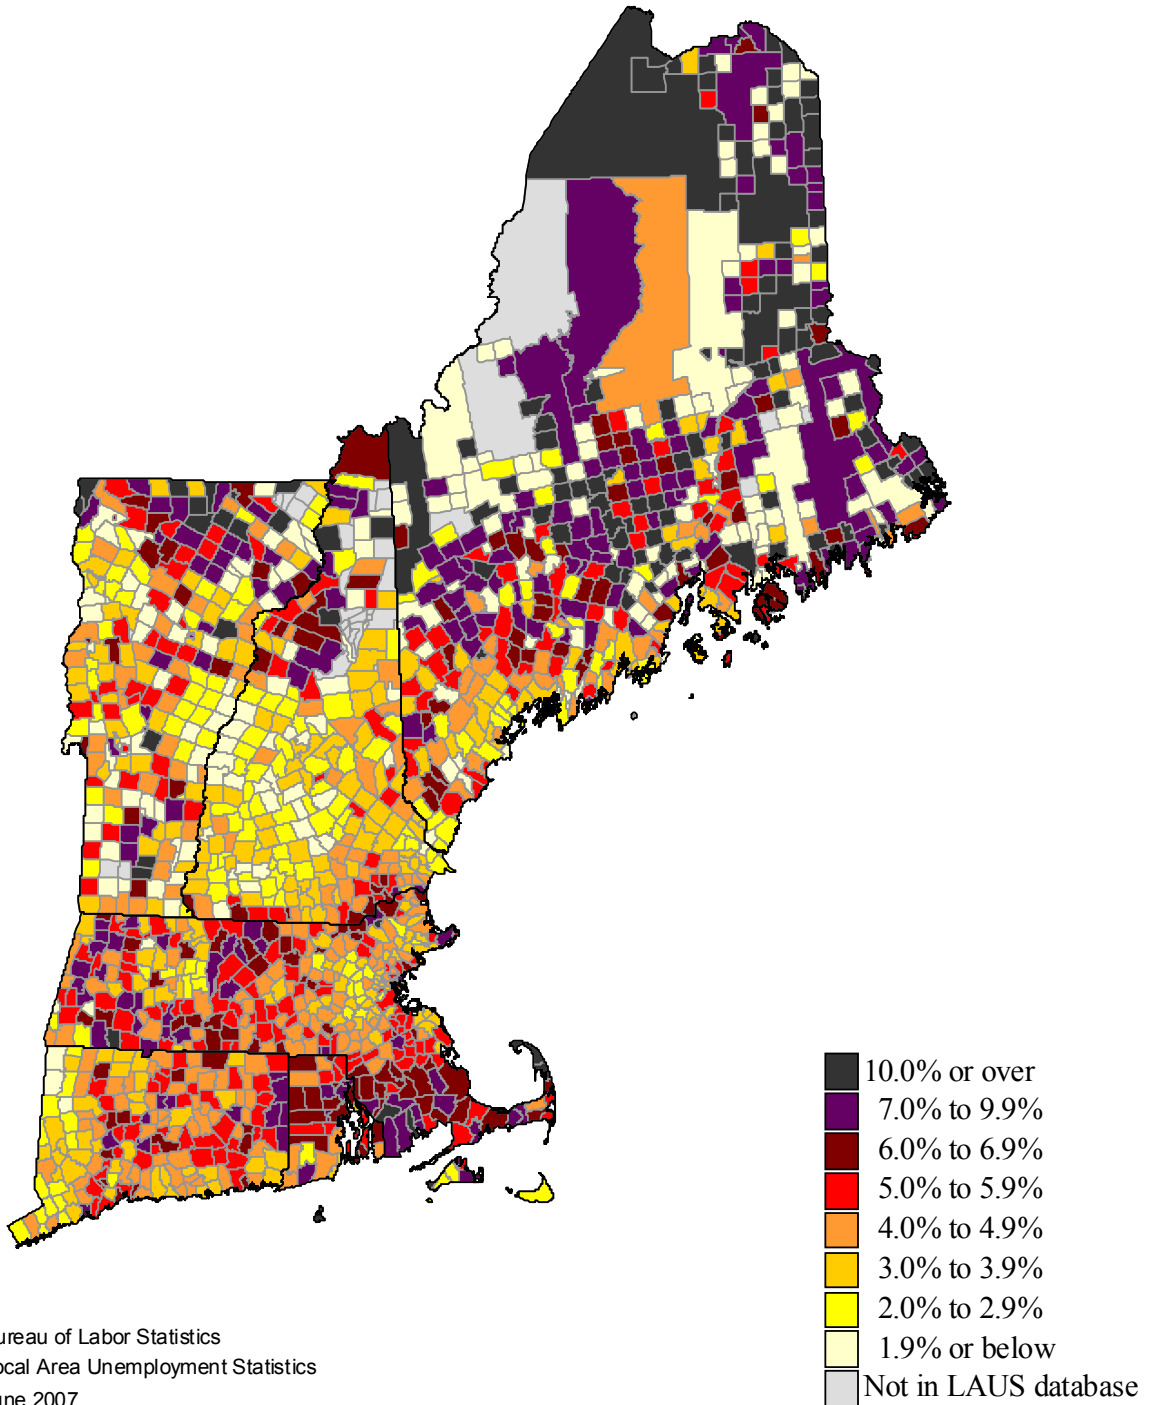

# Unemployment rates in New England by Minor Civil Division, 1993 annual averages

(U.S. rate = 6.9 percent)

SOURCE: Bureau of Labor Statistics  
Local Area Unemployment Statistics  
June 2007

# Unemployment rates in New England by Minor Civil Division, 1994 annual averages

(U.S. rate = 6.1 percent)

SOURCE: Bureau of Labor Statistics  
Local Area Unemployment Statistics  
June 2007

# Unemployment rates in New England by Minor Civil Division, 1995 annual averages

(U.S. rate = 5.6 percent)

SOURCE: Bureau of Labor Statistics  
Local Area Unemployment Statistics  
June 2007