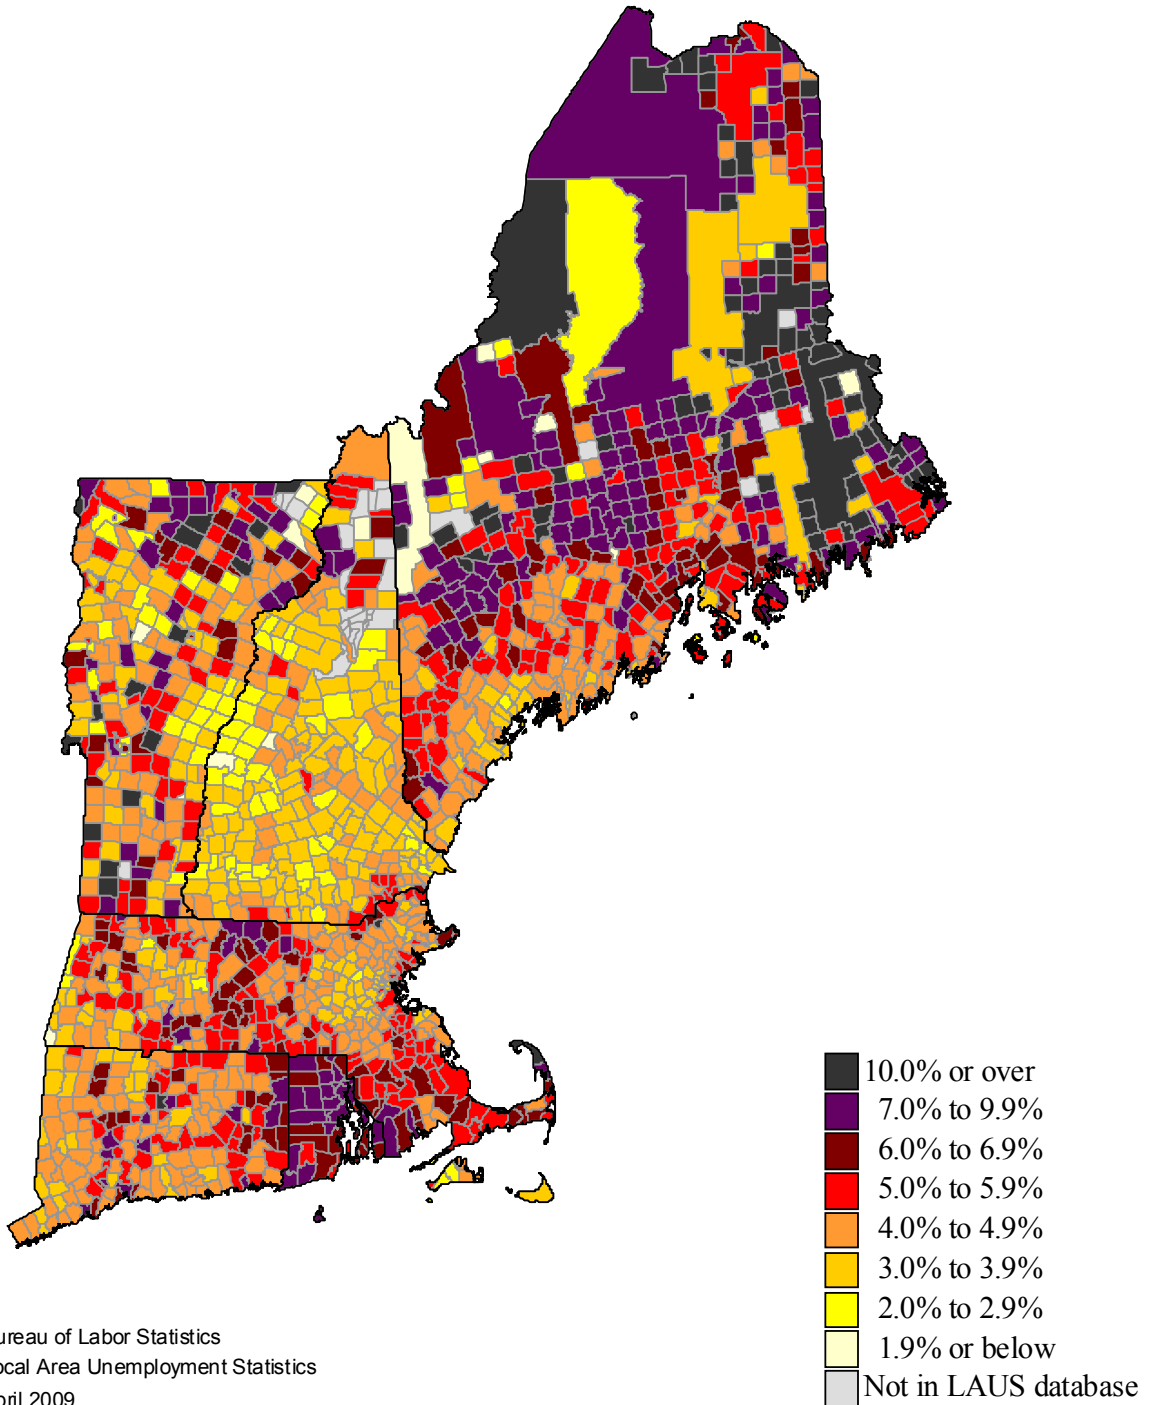

Unemployment rates in New England by Minor Civil Division, 2008 annual averages

(U.S. rate = 5.8 percent)

SOURCE: Bureau of Labor Statistics
Local Area Unemployment Statistics
April 2009