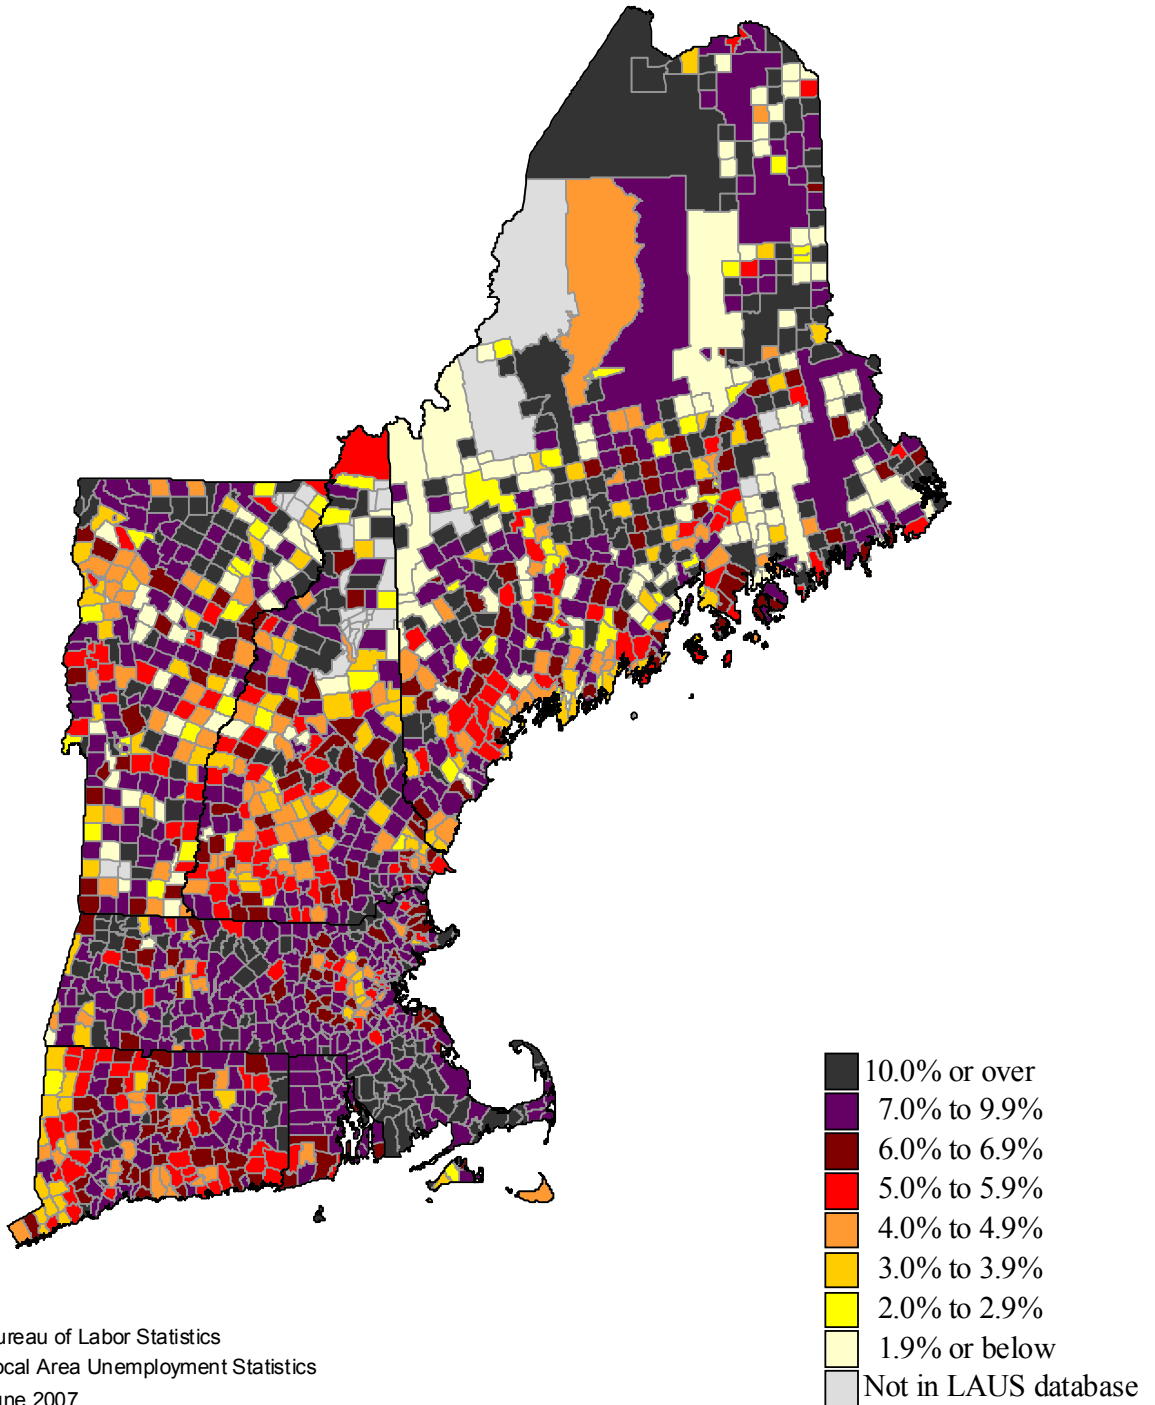

# Unemployment rates in New England by Minor Civil Division, 1990 annual averages

(U.S. rate = 5.6 percent)

SOURCE: Bureau of Labor Statistics  
Local Area Unemployment Statistics  
June 2007

# Unemployment rates in New England by Minor Civil Division, 1991 annual averages

(U.S. rate = 6.8 percent)

SOURCE: Bureau of Labor Statistics  
Local Area Unemployment Statistics  
June 2007

# Unemployment rates in New England by Minor Civil Division, 1992 annual averages

(U.S. rate = 7.5 percent)

SOURCE: Bureau of Labor Statistics  
Local Area Unemployment Statistics  
June 2007

# Unemployment rates in New England by Minor Civil Division, 1993 annual averages

(U.S. rate = 6.9 percent)

SOURCE: Bureau of Labor Statistics  
Local Area Unemployment Statistics  
June 2007