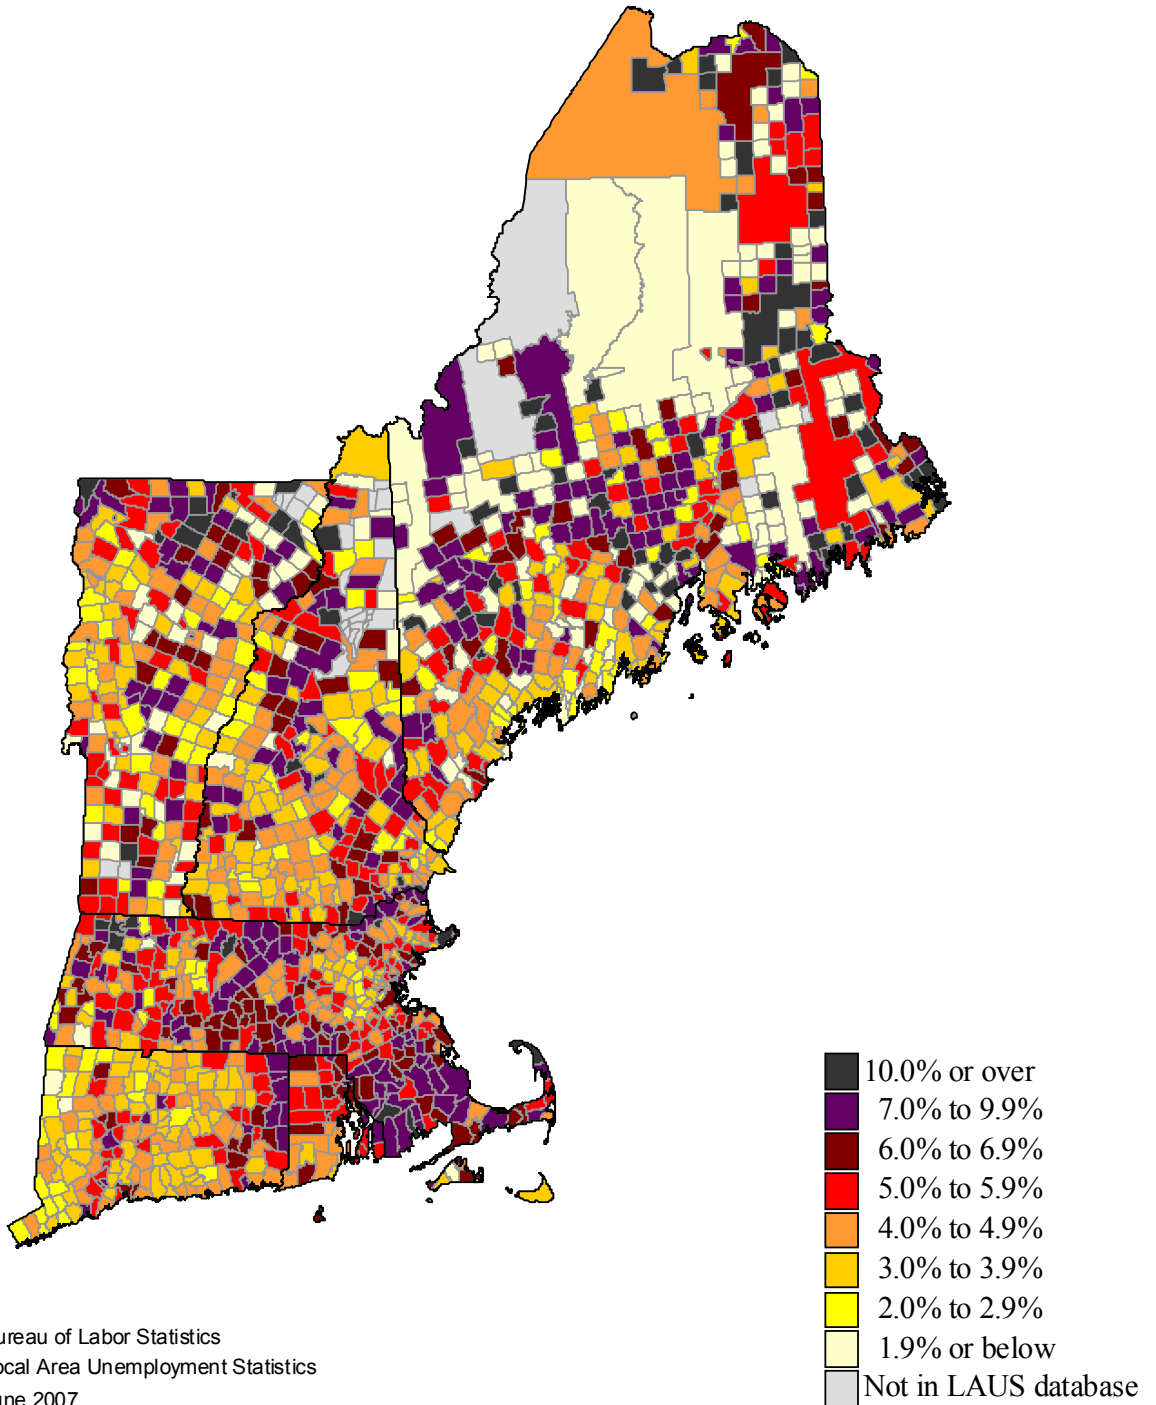

# Unemployment rates in New England by Minor Civil Division, 1990 annual averages

(U.S. rate = 5.6 percent)

SOURCE: Bureau of Labor Statistics  
Local Area Unemployment Statistics  
June 2007

# Unemployment rates in New England by Minor Civil Division, 1991 annual averages

(U.S. rate = 6.8 percent)

SOURCE: Bureau of Labor Statistics  
Local Area Unemployment Statistics  
June 2007

# Unemployment rates in New England by Minor Civil Division, 1992 annual averages

(U.S. rate = 7.5 percent)

SOURCE: Bureau of Labor Statistics  
Local Area Unemployment Statistics  
June 2007

# Unemployment rates in New England by Minor Civil Division, 1993 annual averages

(U.S. rate = 6.9 percent)

SOURCE: Bureau of Labor Statistics  
Local Area Unemployment Statistics  
June 2007