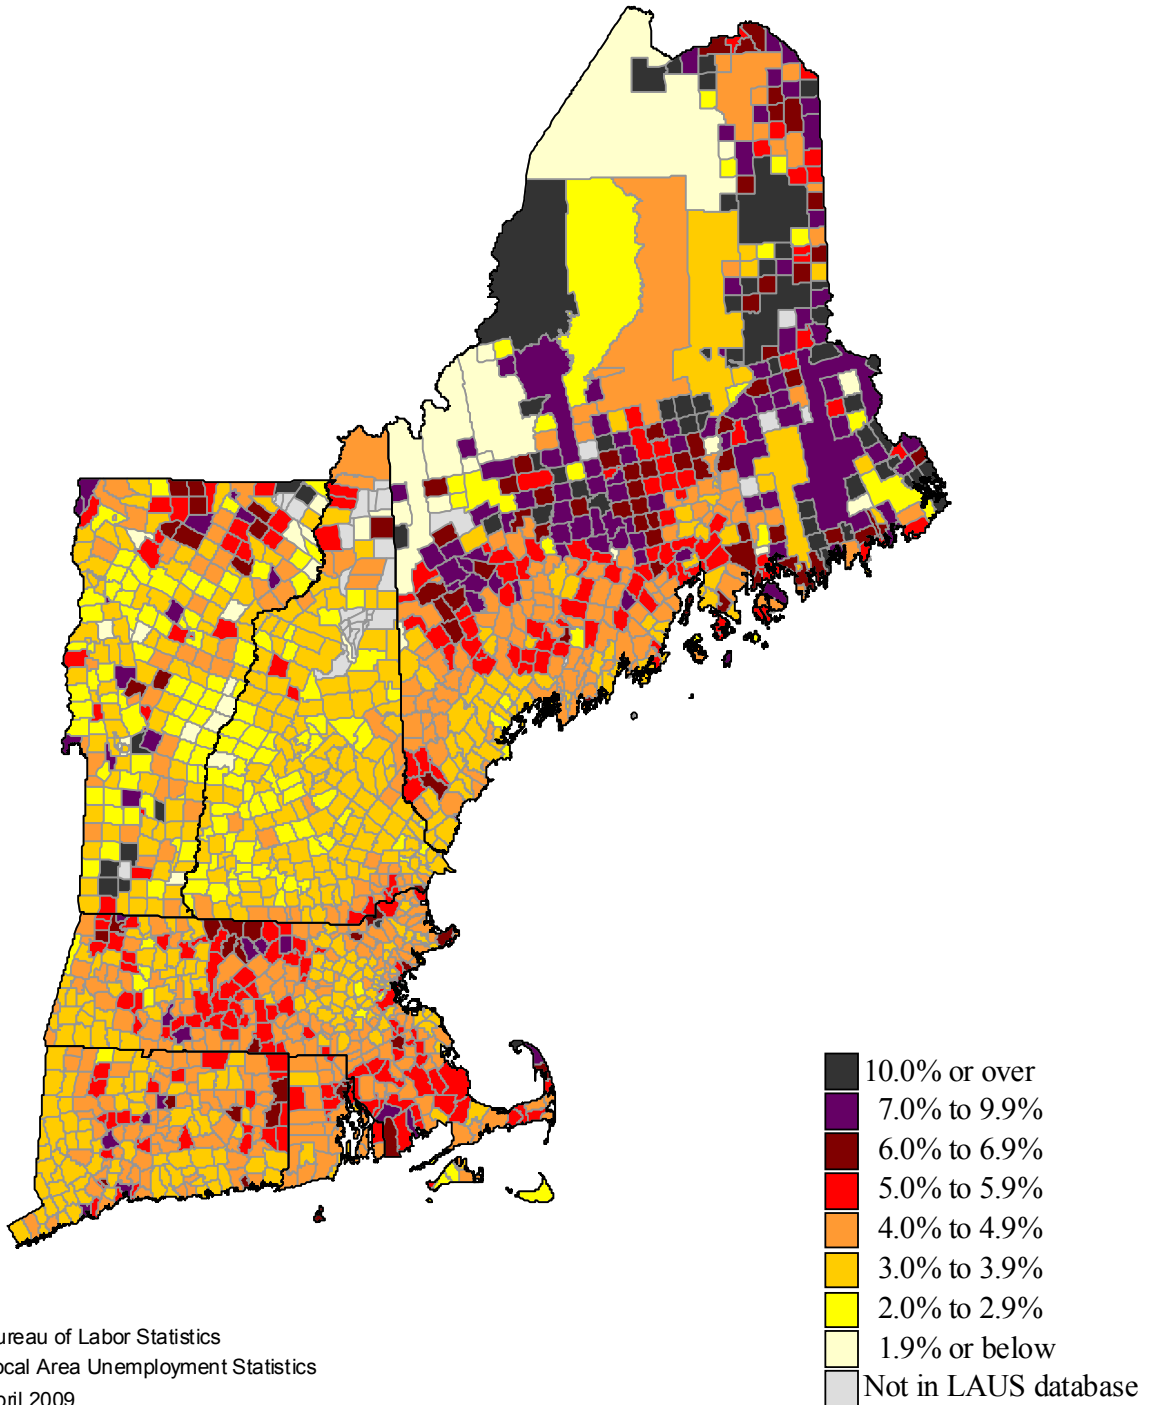

Unemployment rates in New England by Minor Civil Division, 2005 annual averages

(U.S. rate = 5.1 percent)

SOURCE: Bureau of Labor Statistics
Local Area Unemployment Statistics
April 2009