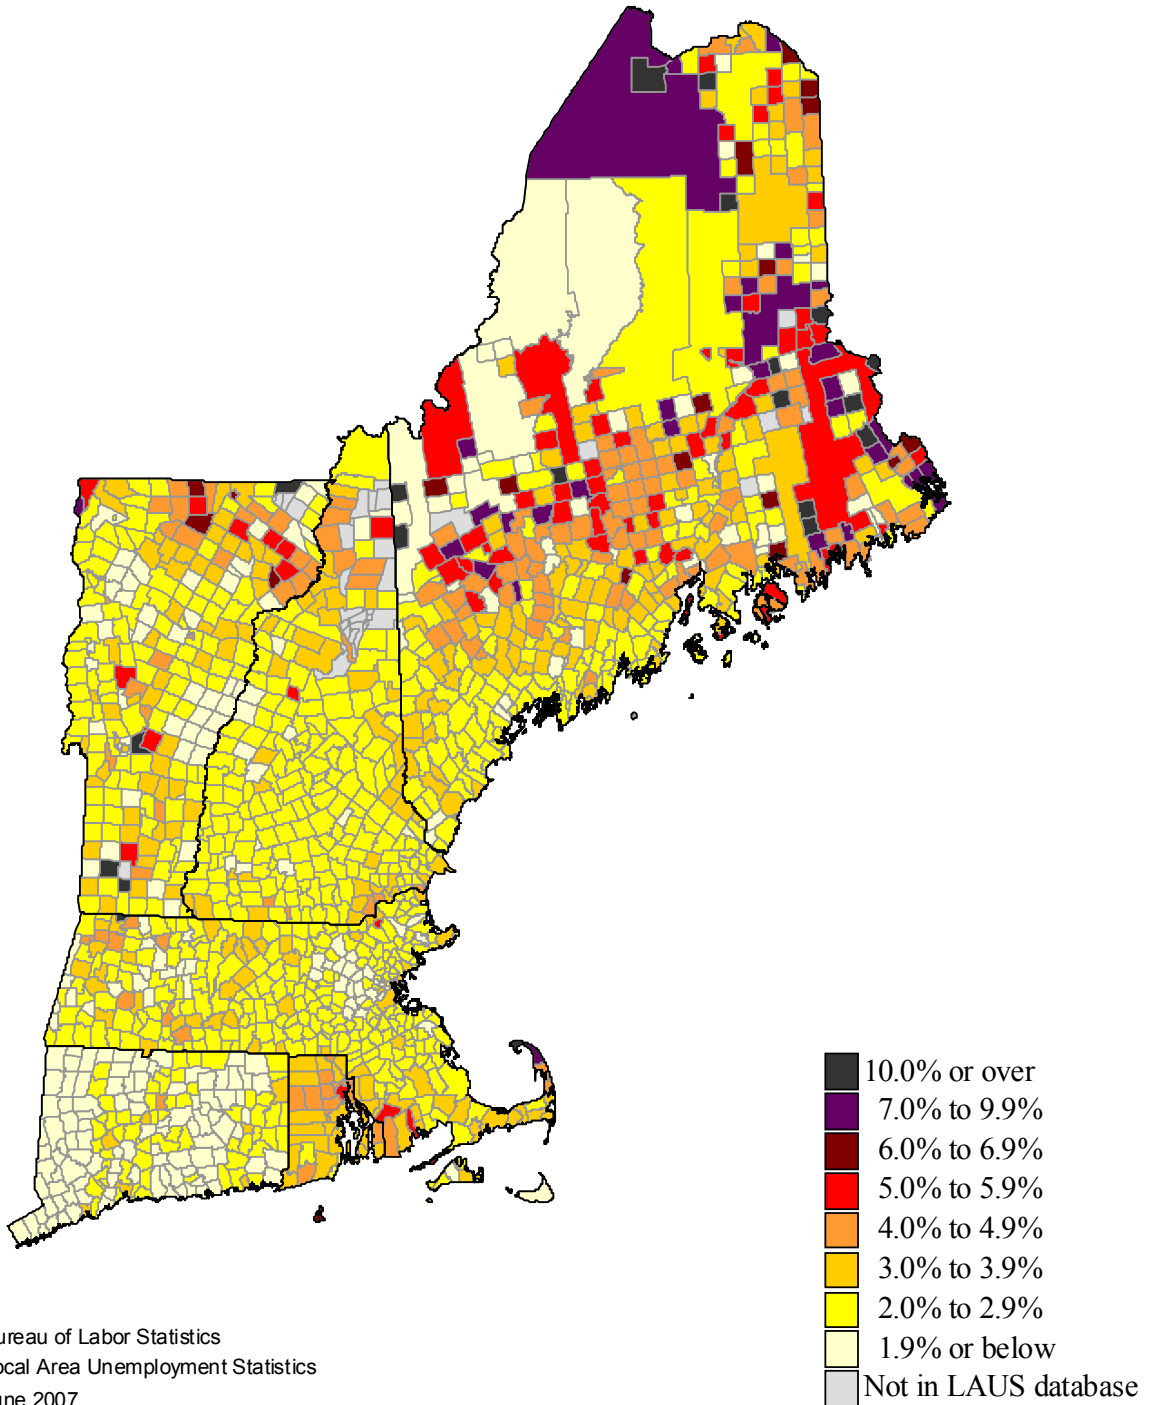

Unemployment rates in New England by Minor Civil Division, 2000 annual averages

(U.S. rate = 4.0 percent)

SOURCE: Bureau of Labor Statistics
Local Area Unemployment Statistics
June 2007