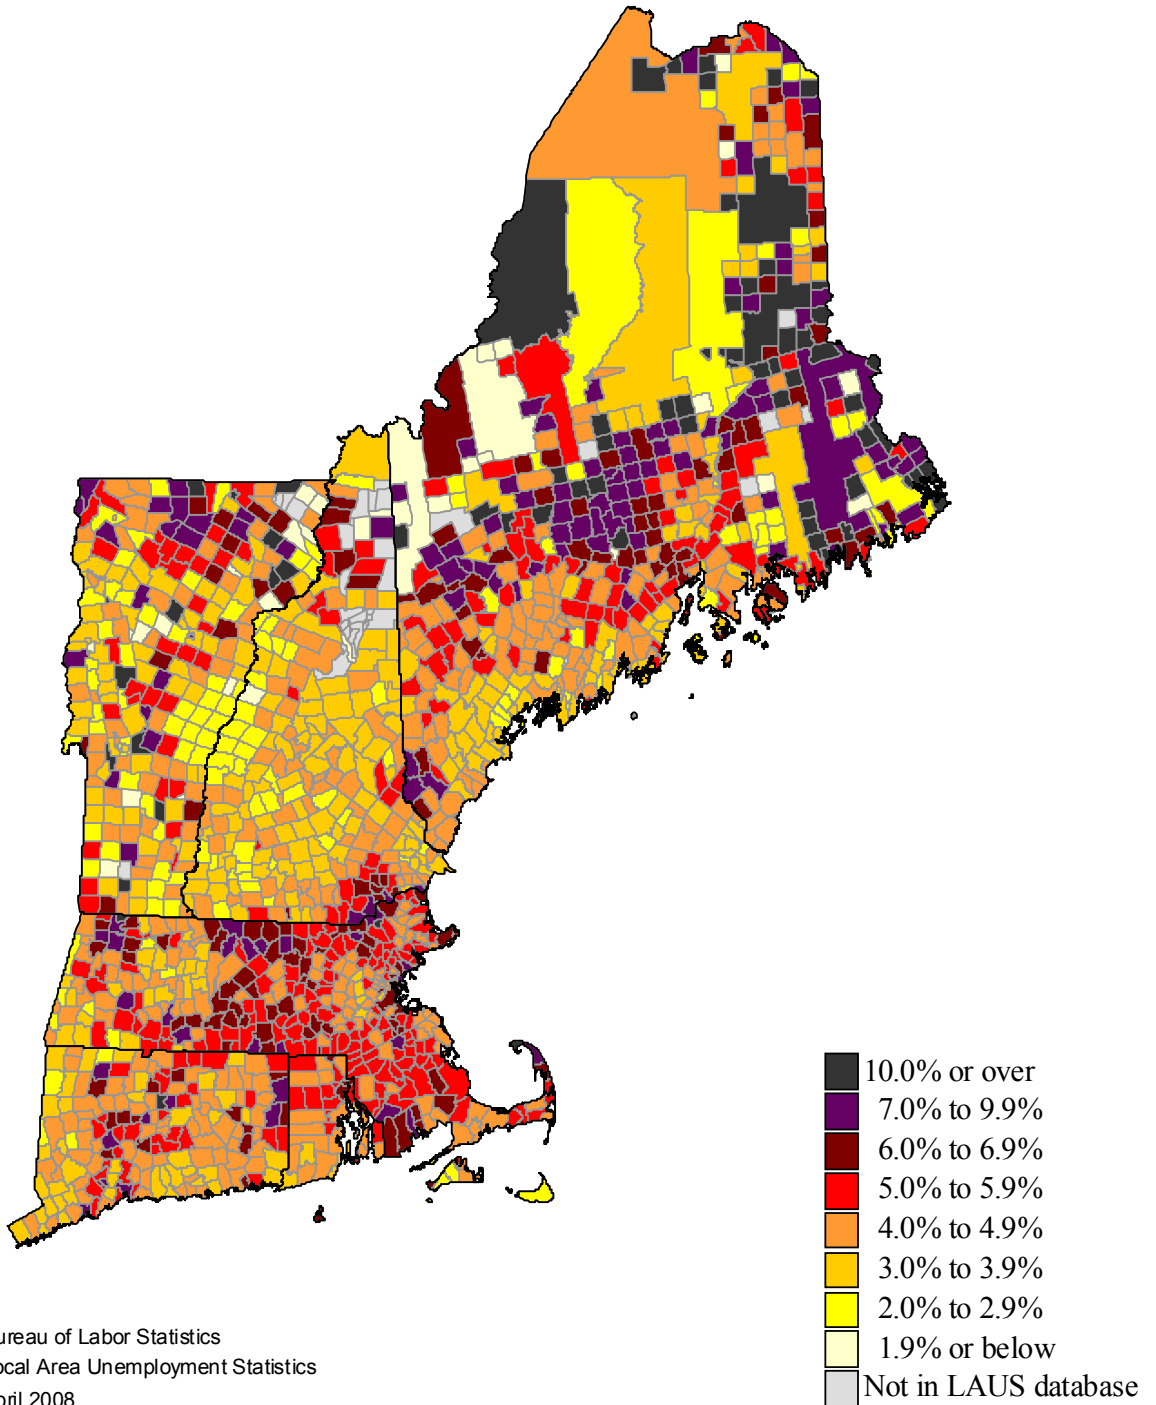

Unemployment rates in New England by Minor Civil Division, 2003 annual averages

(U.S. rate = 6.0 percent)

SOURCE: Bureau of Labor Statistics
Local Area Unemployment Statistics
April 2008