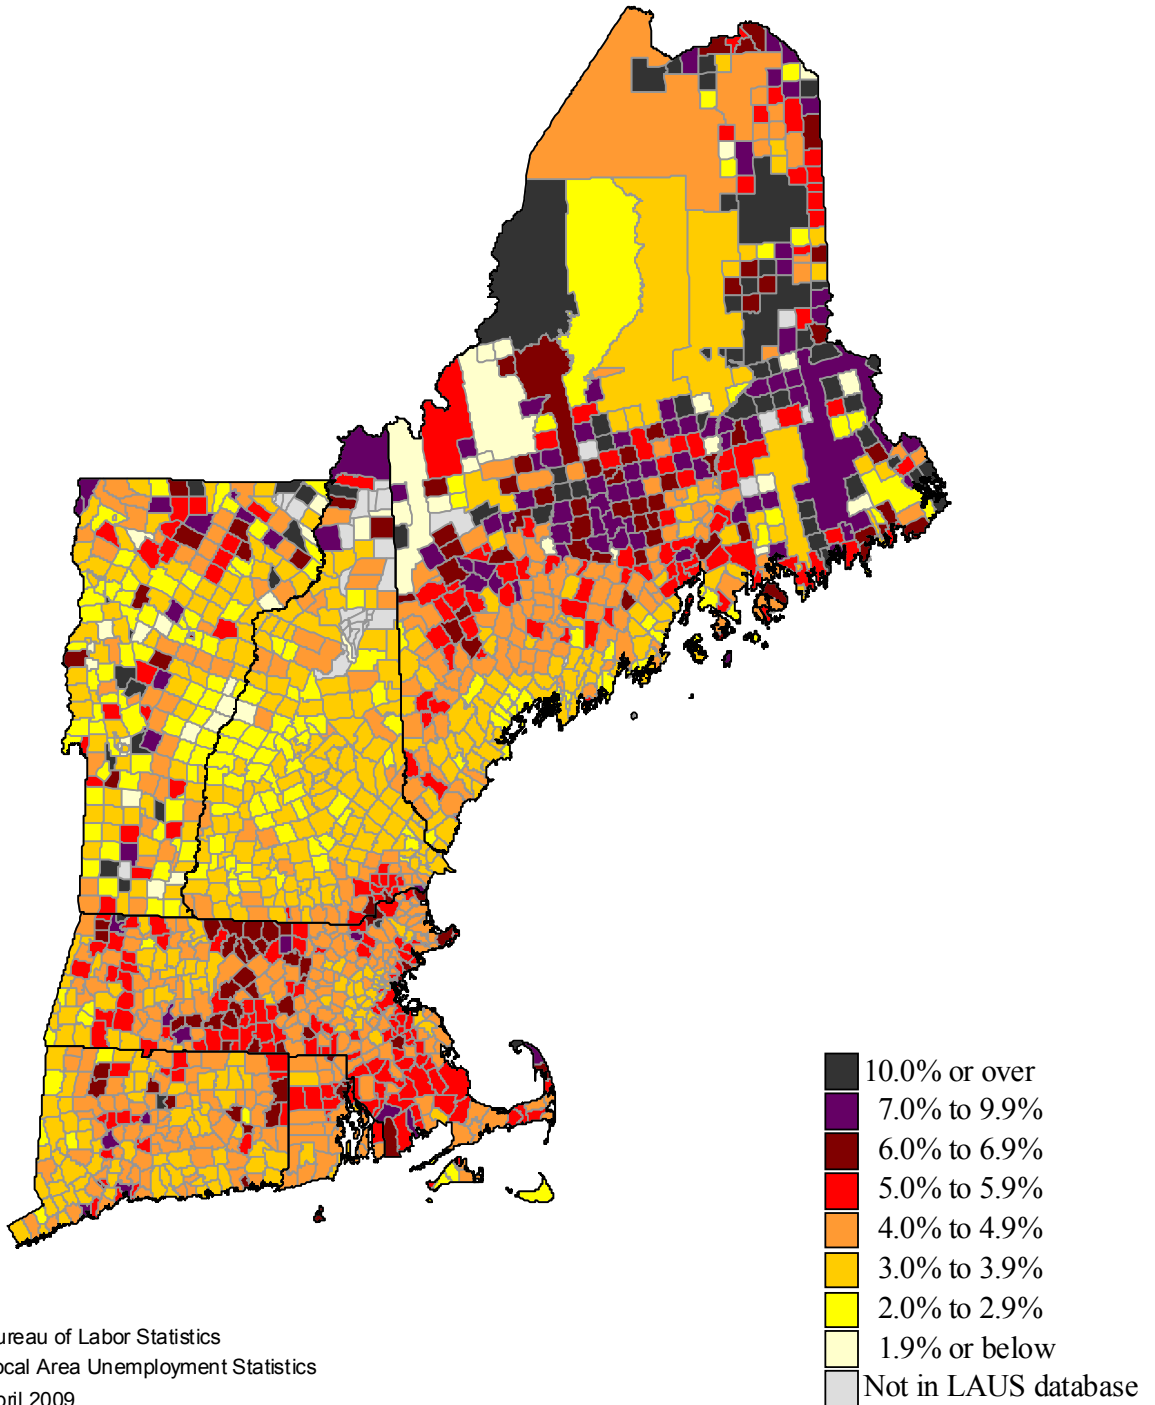

Unemployment rates in New England by Minor Civil Division, 2004 annual averages

(U.S. rate = 5.5 percent)

SOURCE: Bureau of Labor Statistics
Local Area Unemployment Statistics
April 2009