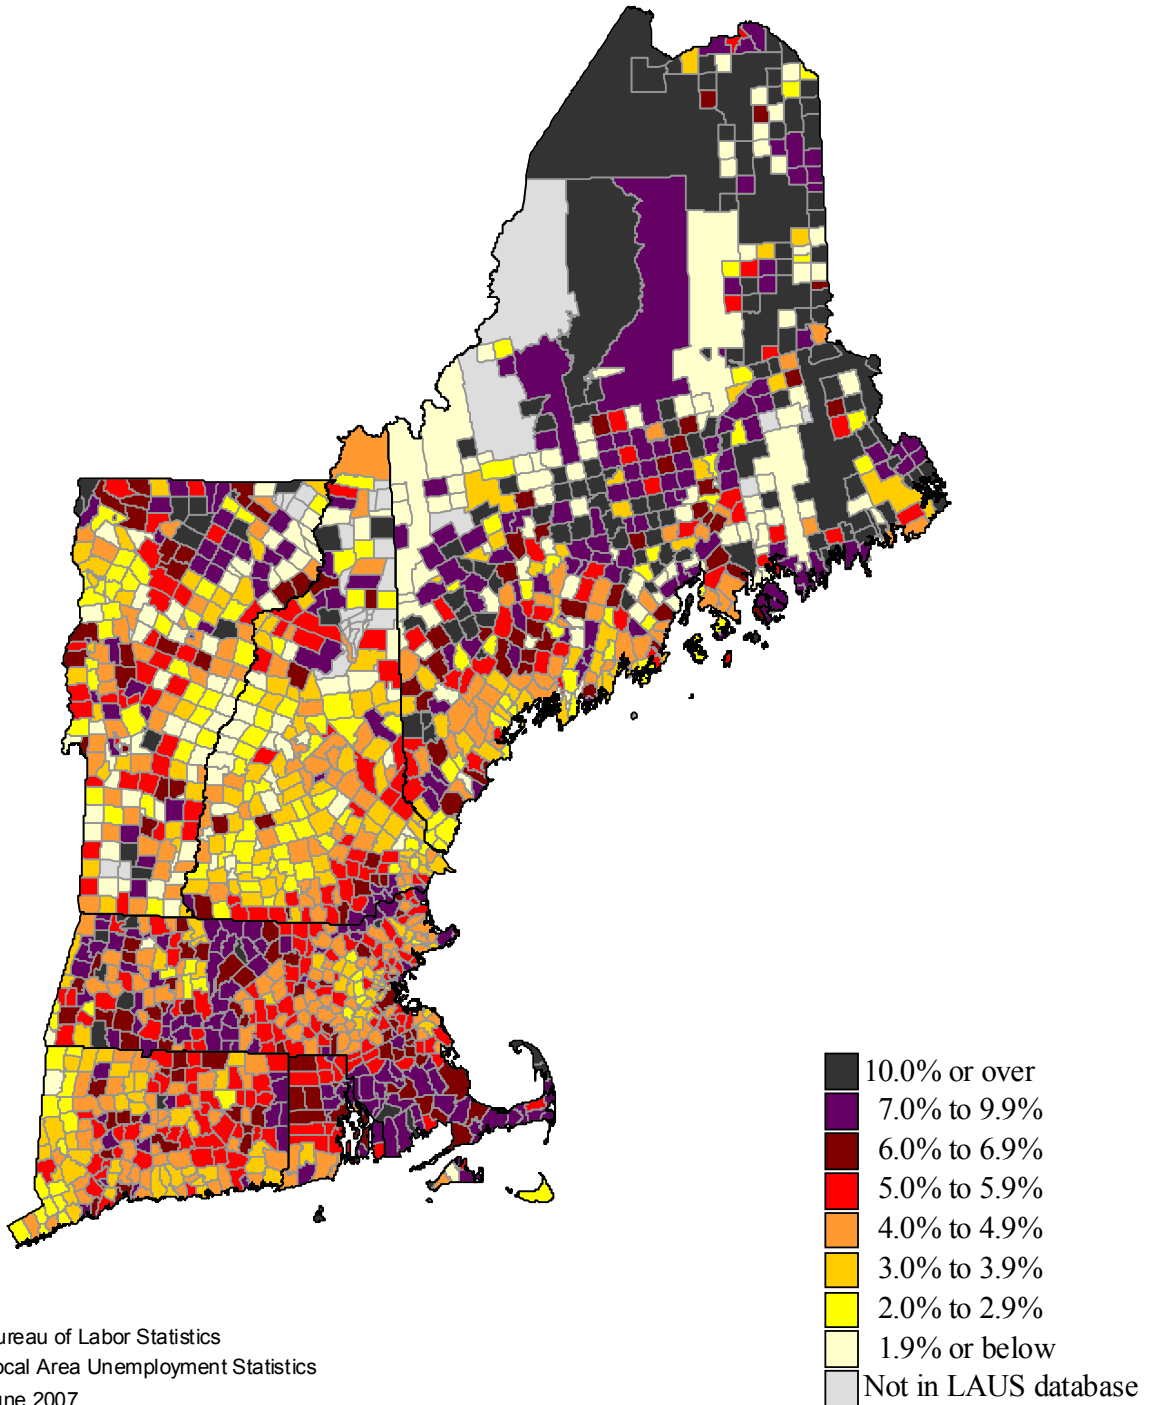

# Unemployment rates in New England by Minor Civil Division, 1991 annual averages

(U.S. rate = 6.8 percent)

SOURCE: Bureau of Labor Statistics  
Local Area Unemployment Statistics  
June 2007

# Unemployment rates in New England by Minor Civil Division, 1992 annual averages

(U.S. rate = 7.5 percent)

SOURCE: Bureau of Labor Statistics  
Local Area Unemployment Statistics  
June 2007

# Unemployment rates in New England by Minor Civil Division, 1993 annual averages

(U.S. rate = 6.9 percent)

SOURCE: Bureau of Labor Statistics  
Local Area Unemployment Statistics  
June 2007

# Unemployment rates in New England by Minor Civil Division, 1994 annual averages

(U.S. rate = 6.1 percent)

SOURCE: Bureau of Labor Statistics  
Local Area Unemployment Statistics  
June 2007