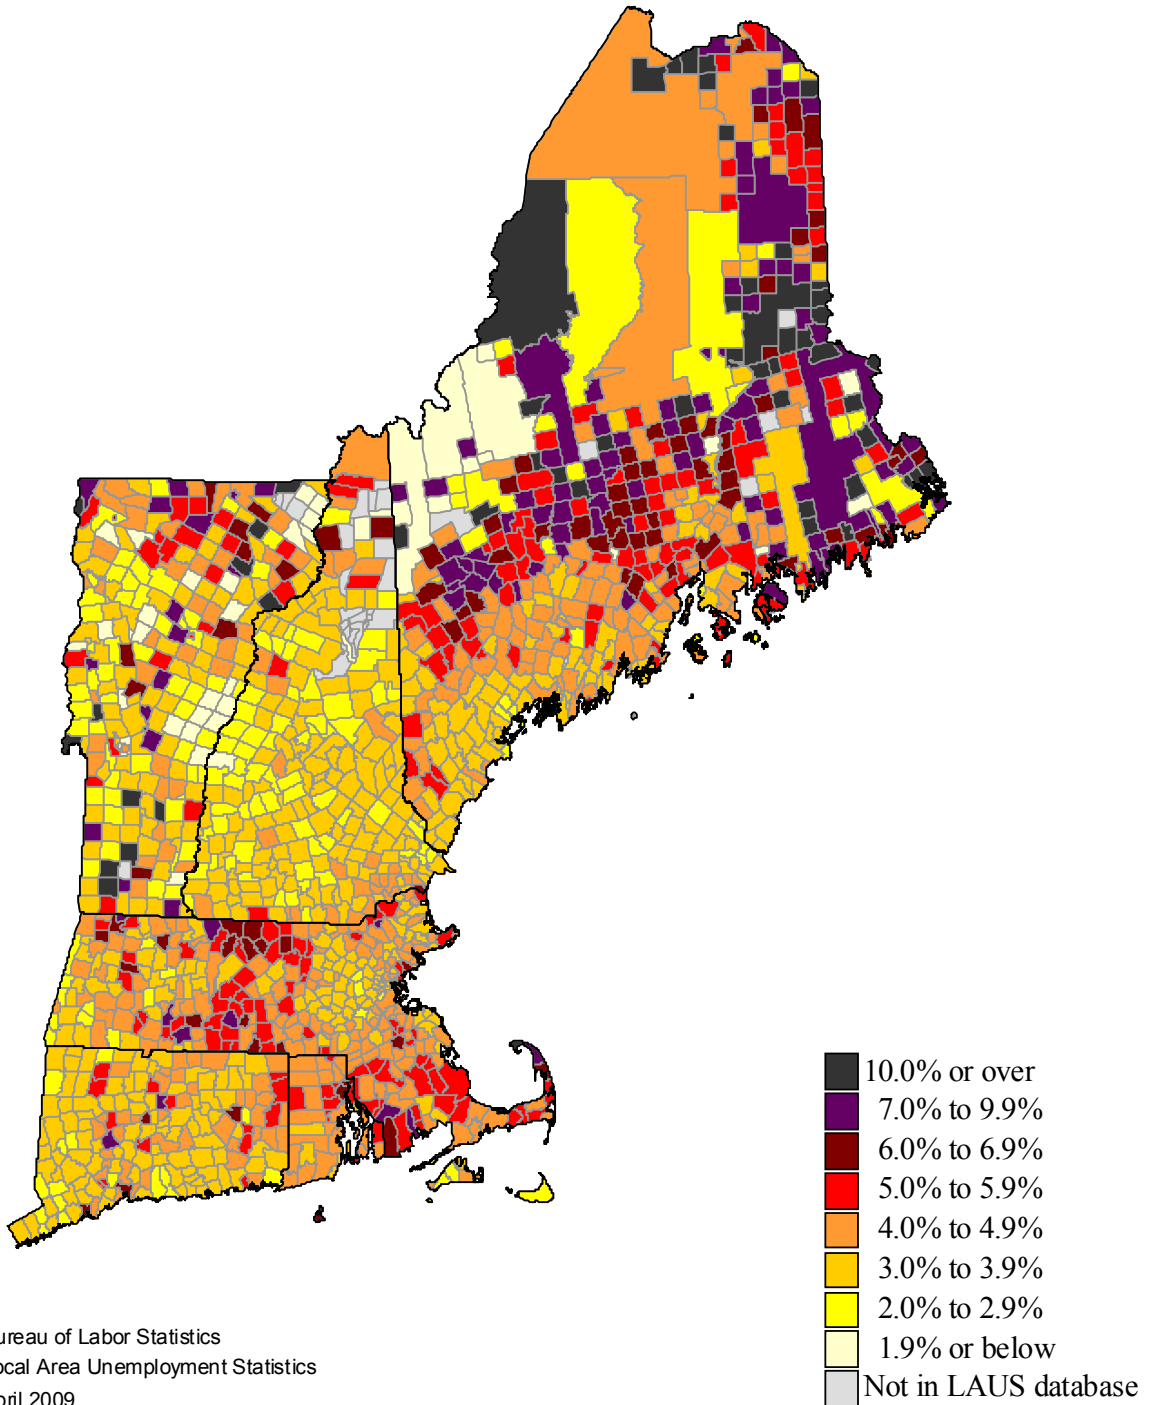

# Unemployment rates in New England by Minor Civil Division, 2005 annual averages

(U.S. rate = 5.1 percent)

SOURCE: Bureau of Labor Statistics  
Local Area Unemployment Statistics  
April 2009

# Unemployment rates in New England by Minor Civil Division, 2006 annual averages

(U.S. rate = 4.6 percent)

SOURCE: Bureau of Labor Statistics  
Local Area Unemployment Statistics  
April 2009