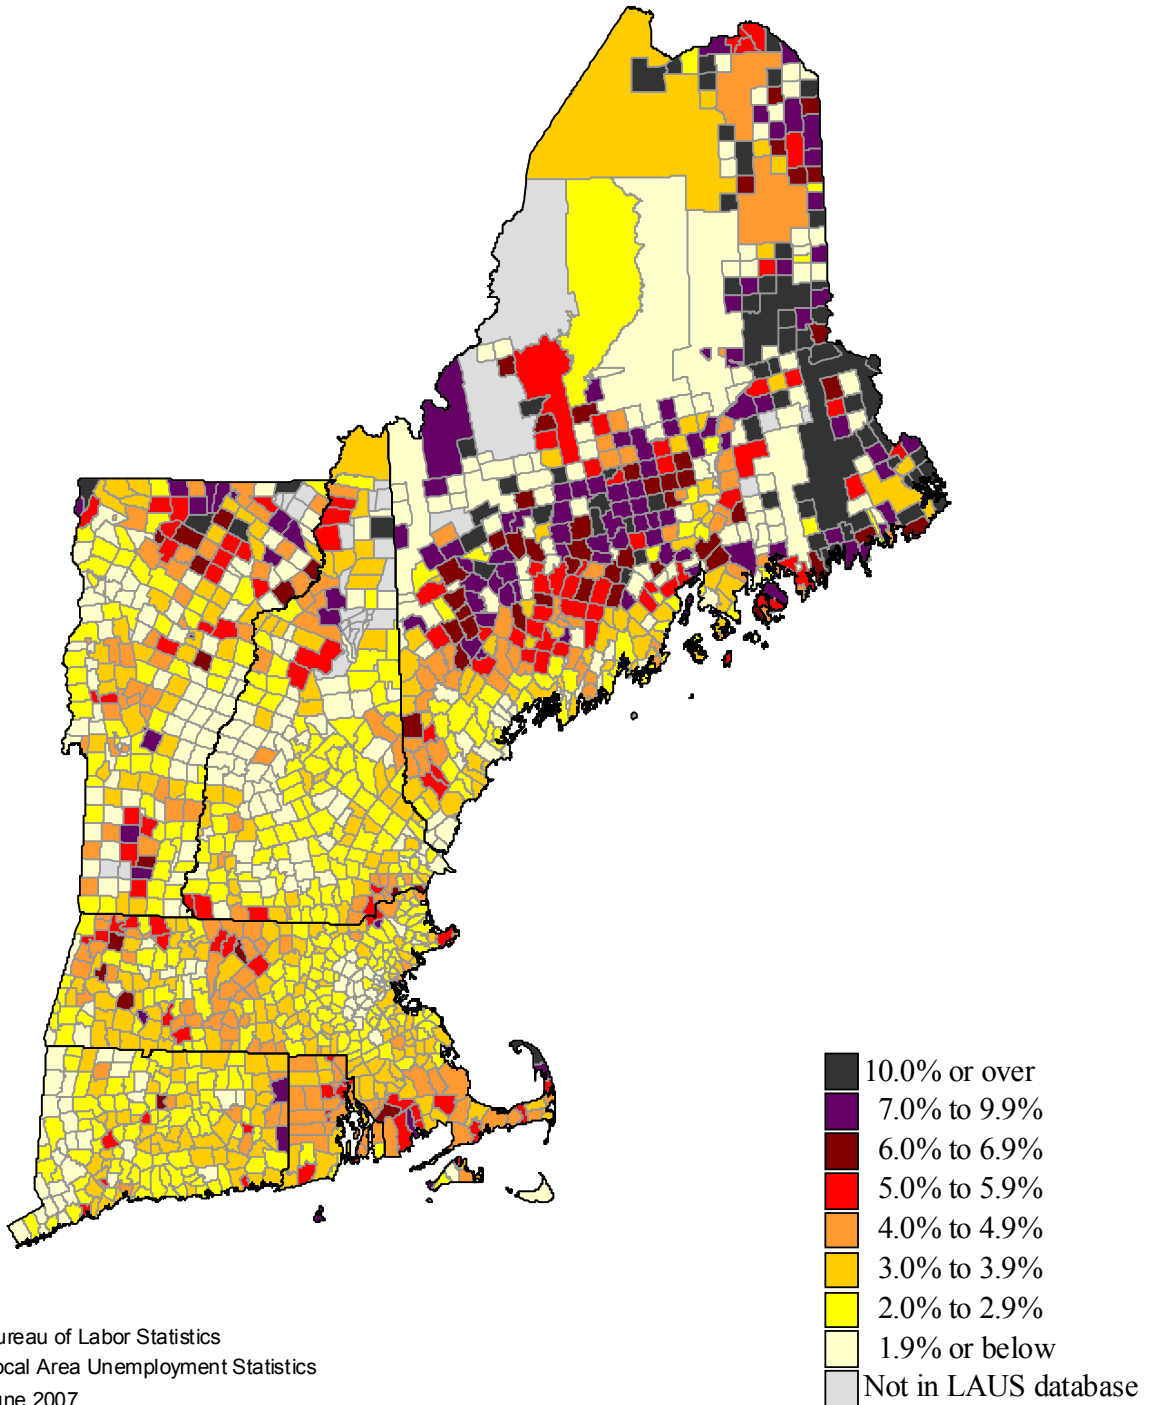

Unemployment rates in New England by Minor Civil Division, 1998 annual averages

(U.S. rate = 4.5 percent)

SOURCE: Bureau of Labor Statistics
Local Area Unemployment Statistics
June 2007