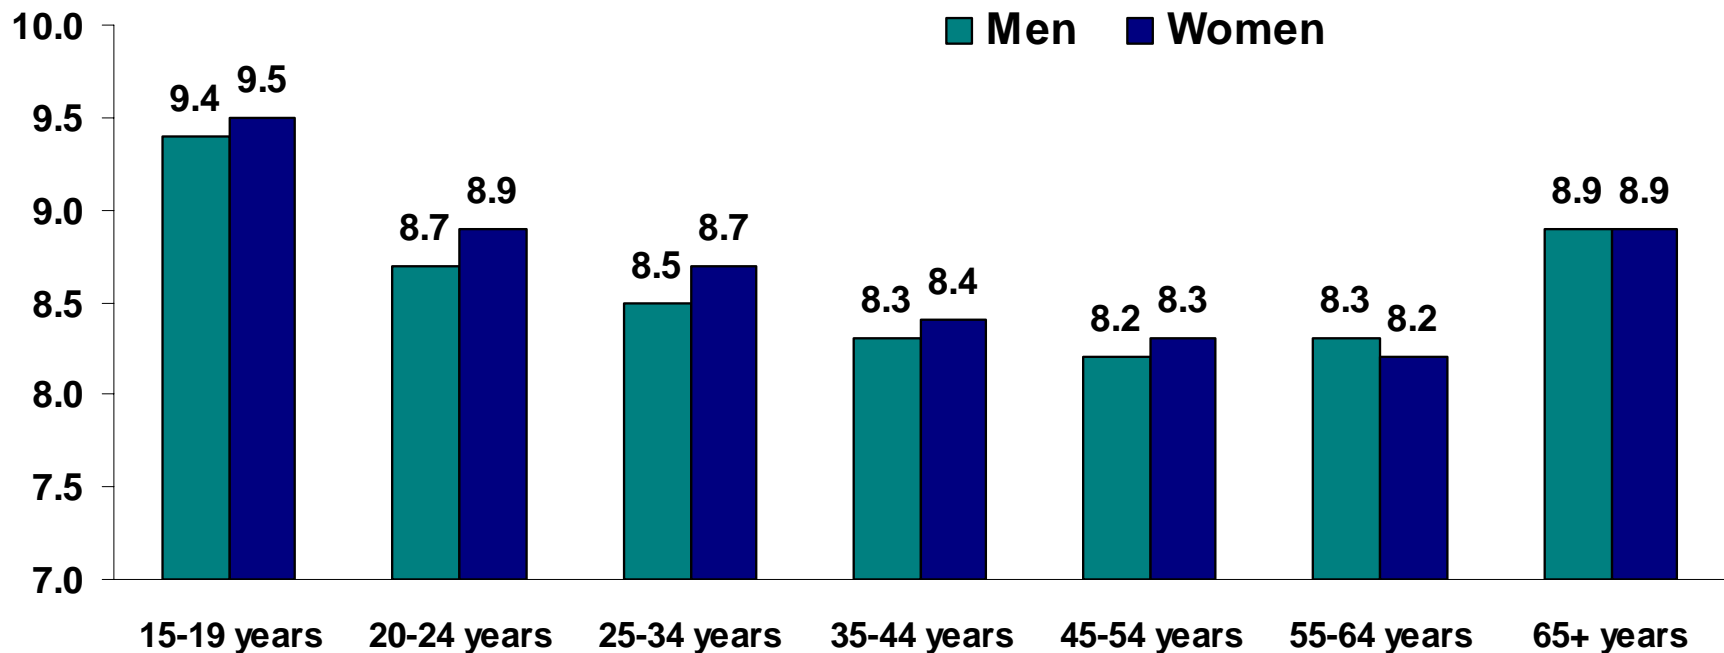

# Average sleep times per day, by age and sex

Average hours  
per day

NOTE: Data include all persons age 15 and over. Data include all days of the week and are annual averages for 2007.

SOURCE: Bureau of Labor Statistics