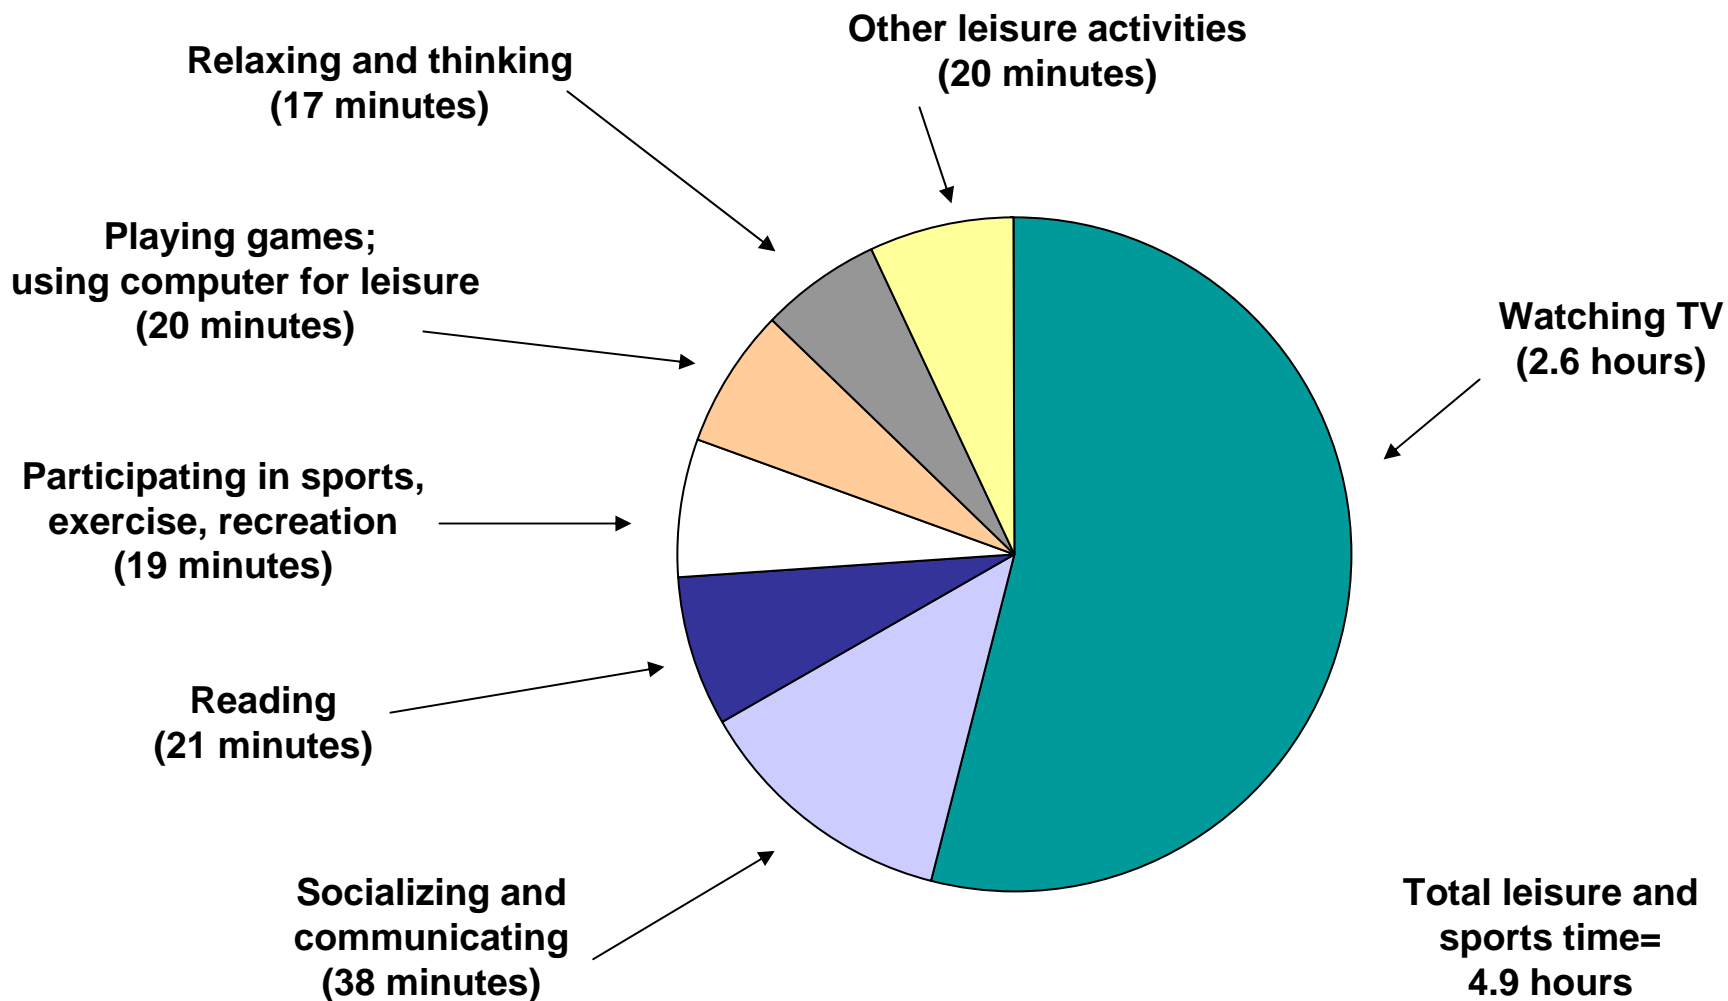

Leisure time on an average day

NOTE: Data include all persons age 15 and over. Data include all days of the week and are annual averages for 2007.

SOURCE: Bureau of Labor Statistics