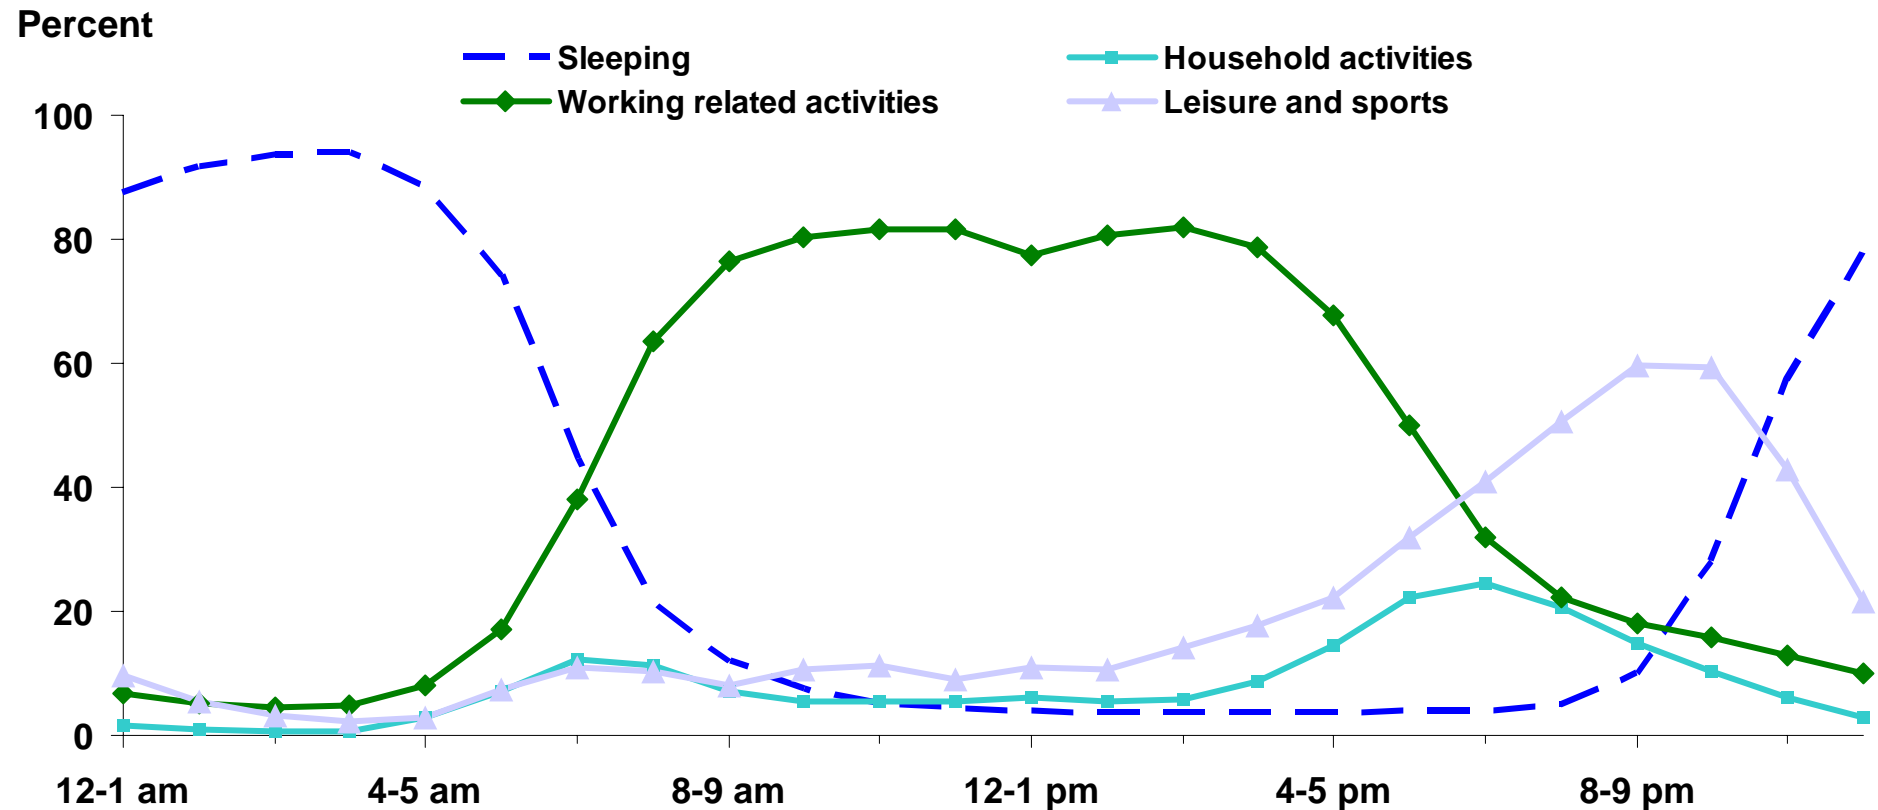

# Percent of employed persons who did selected activities on workdays by hour of the day

NOTE: Data include individuals, age 15 and over, who were employed full-time on days they worked. All estimates include related travel. Data are averages for 2003-07.

SOURCE: Bureau of Labor Statistics