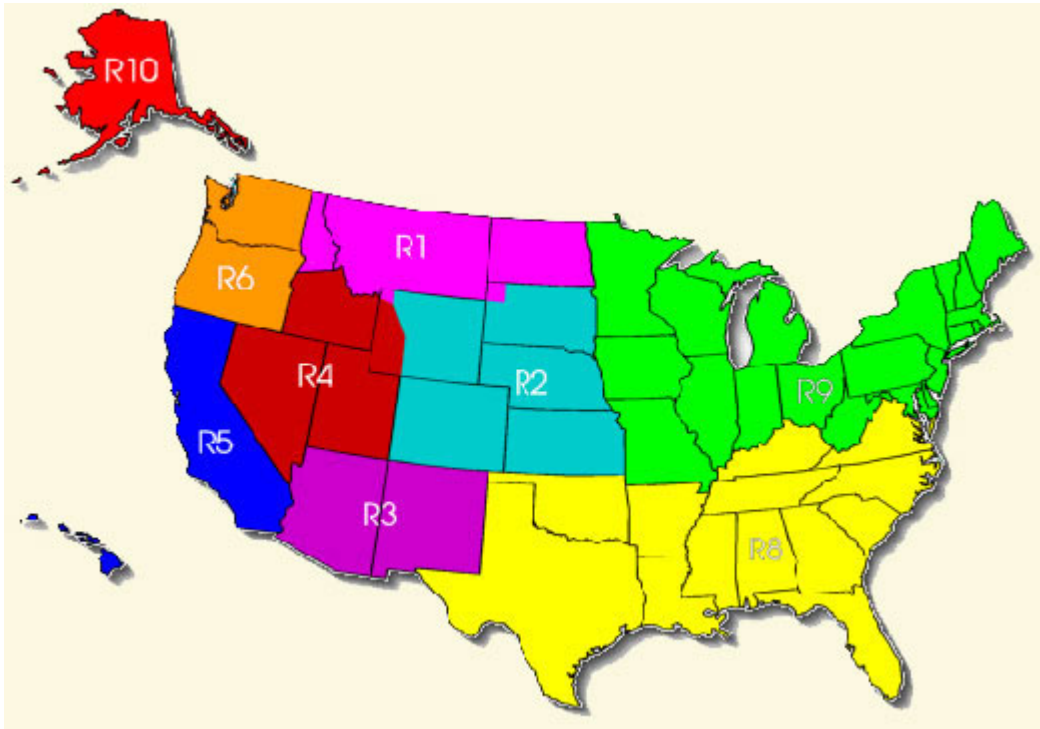

## Regional Areas of the Forest Service

### Regional Home Pages/Public Affairs Offices (PAO)

<a href="#">Northern Region (R1)</a>   <a href="#">PAO</a>	<a href="#">Pacific Southwest Region (R5)</a>   <a href="#">PAO</a>
<a href="#">Rocky Mountain Region (R2)</a>   <a href="#">PAO</a>	<a href="#">Pacific Northwest Region (R6)</a>   <a href="#">PAO</a>
<a href="#">Southwestern Region (R3)</a>   <a href="#">PAO</a>	<a href="#">Southern Region (R8)</a>   <a href="#">PAO</a>
<a href="#">Intermountain Region (R4)</a>   <a href="#">PAO</a>	<a href="#">Eastern Region (R9)</a>   <a href="#">PAO</a>
<a href="#">Alaska Region (R10)</a>   <a href="#">PAO</a>	