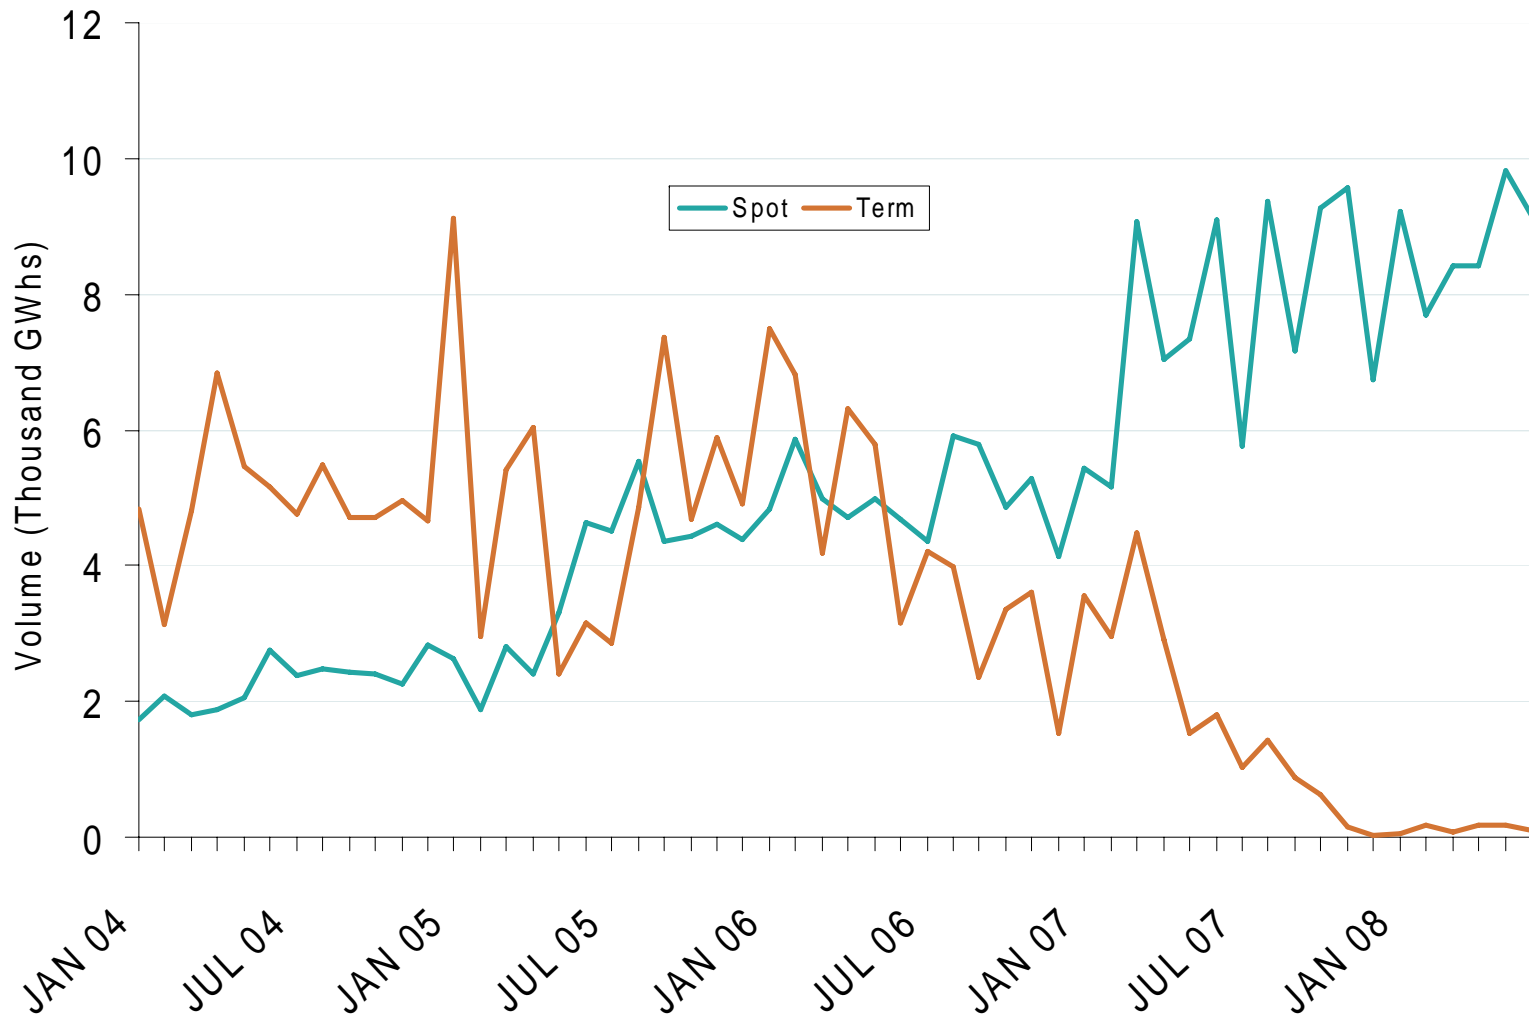

Western Physical Power Volumes Traded on ICE by Month

Source: Derived from ICE data.

Updated August 14, 2008