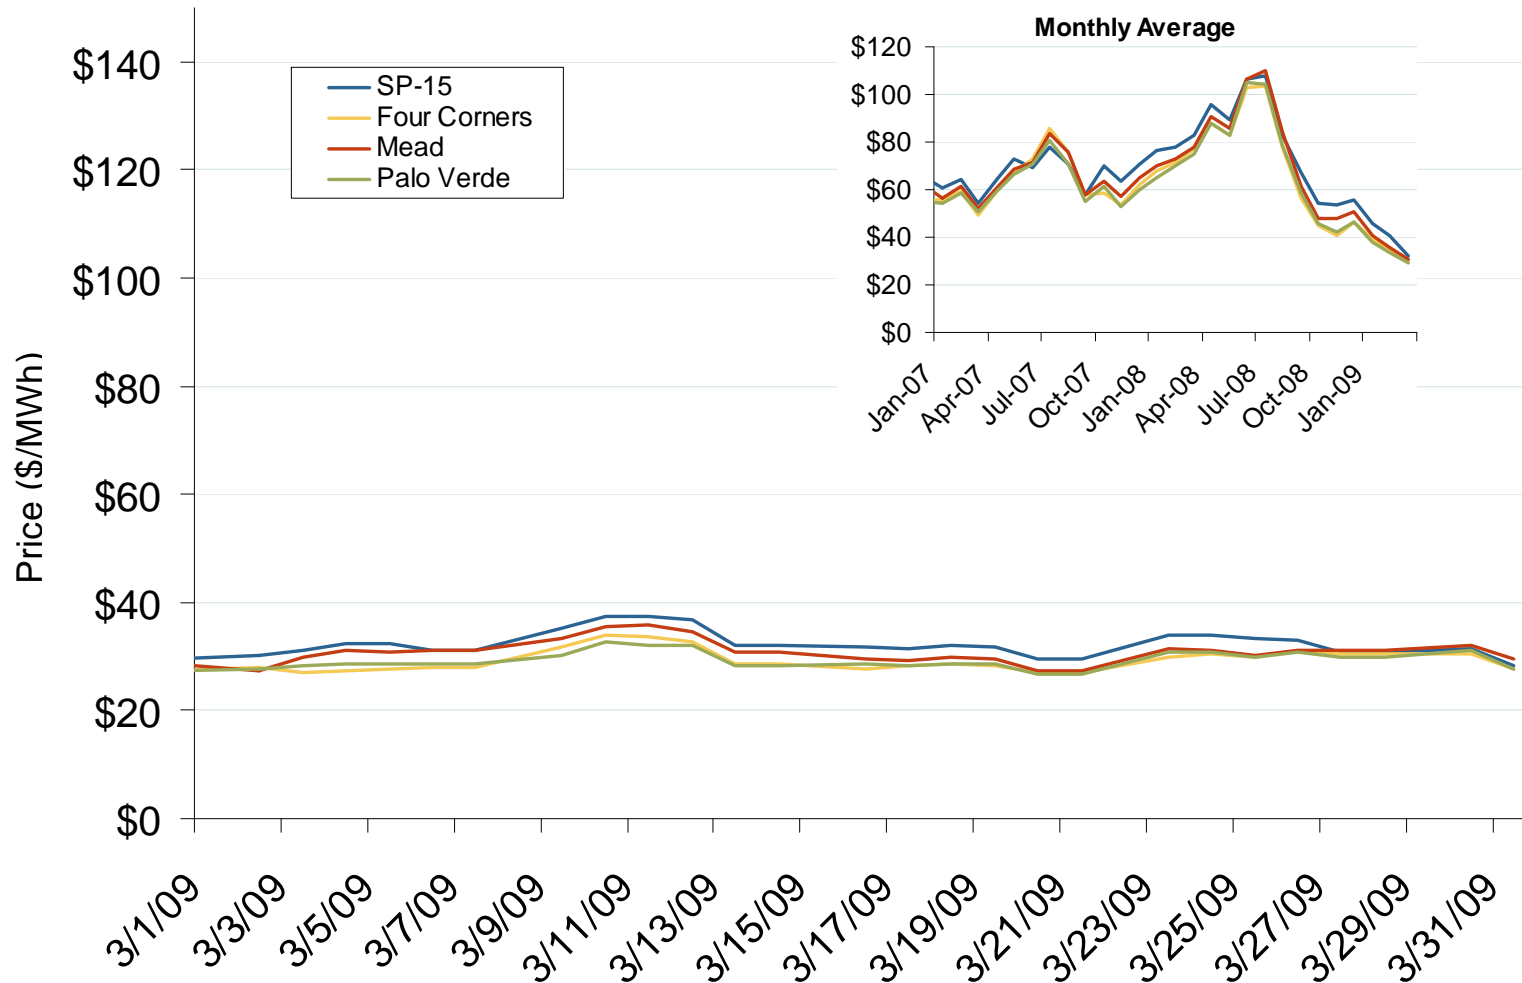

# Southwestern Daily Bilateral Day-Ahead On-Peak Prices

Source: Derived from *Platts* data.