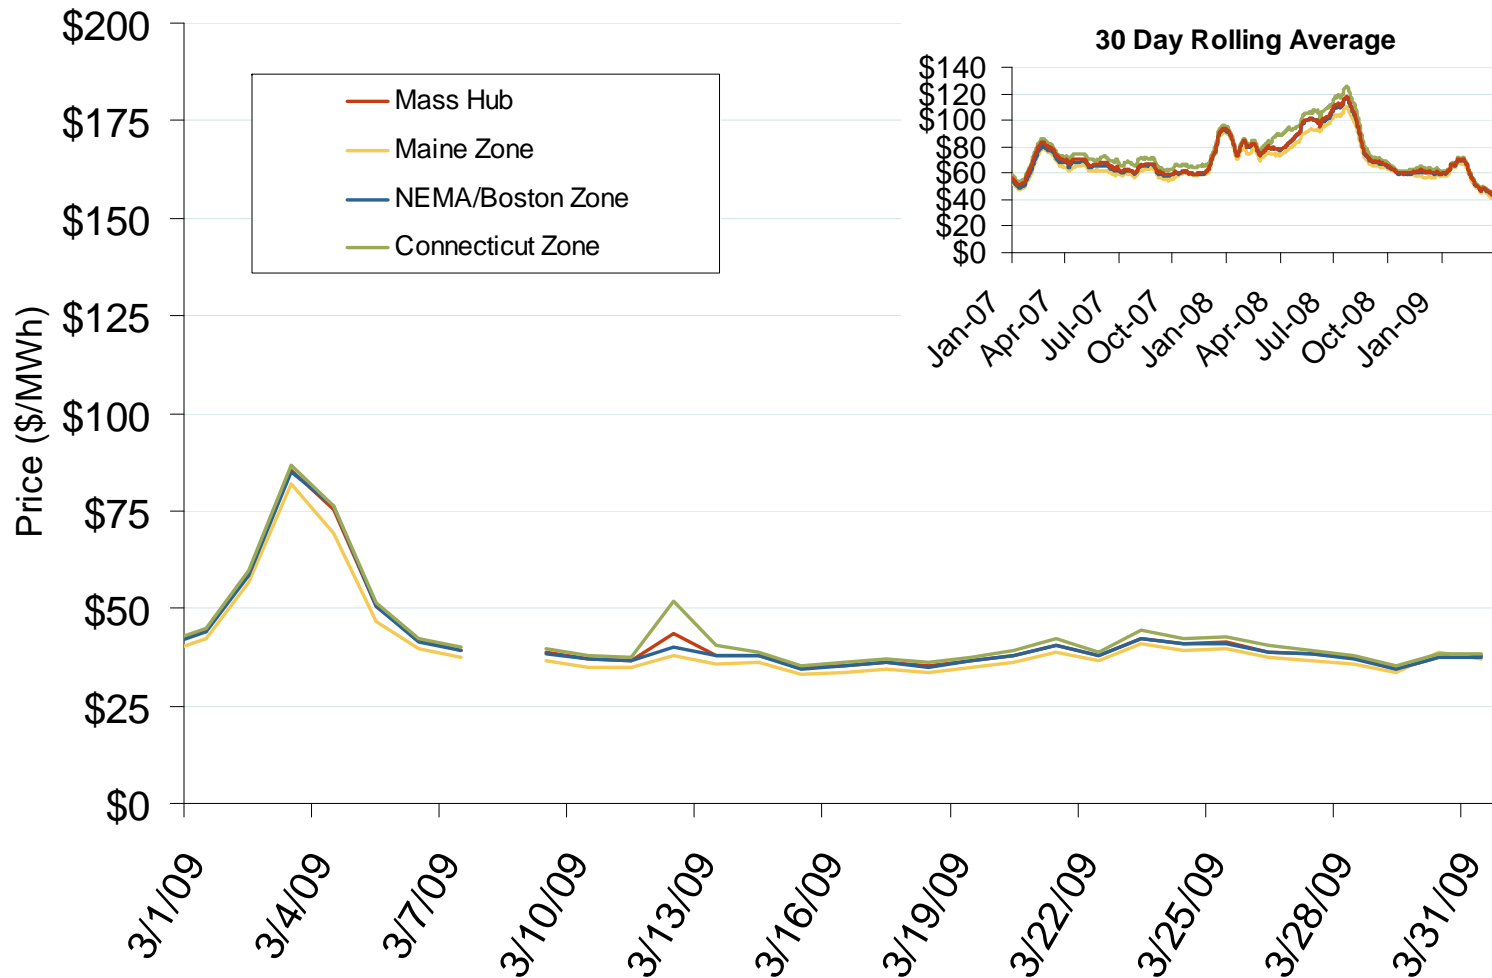

## Daily Average of ISO-NE Day-Ahead Prices - All Hours

Source: Derived by Bloomberg from ISO-NE data as reported by Bloomberg.