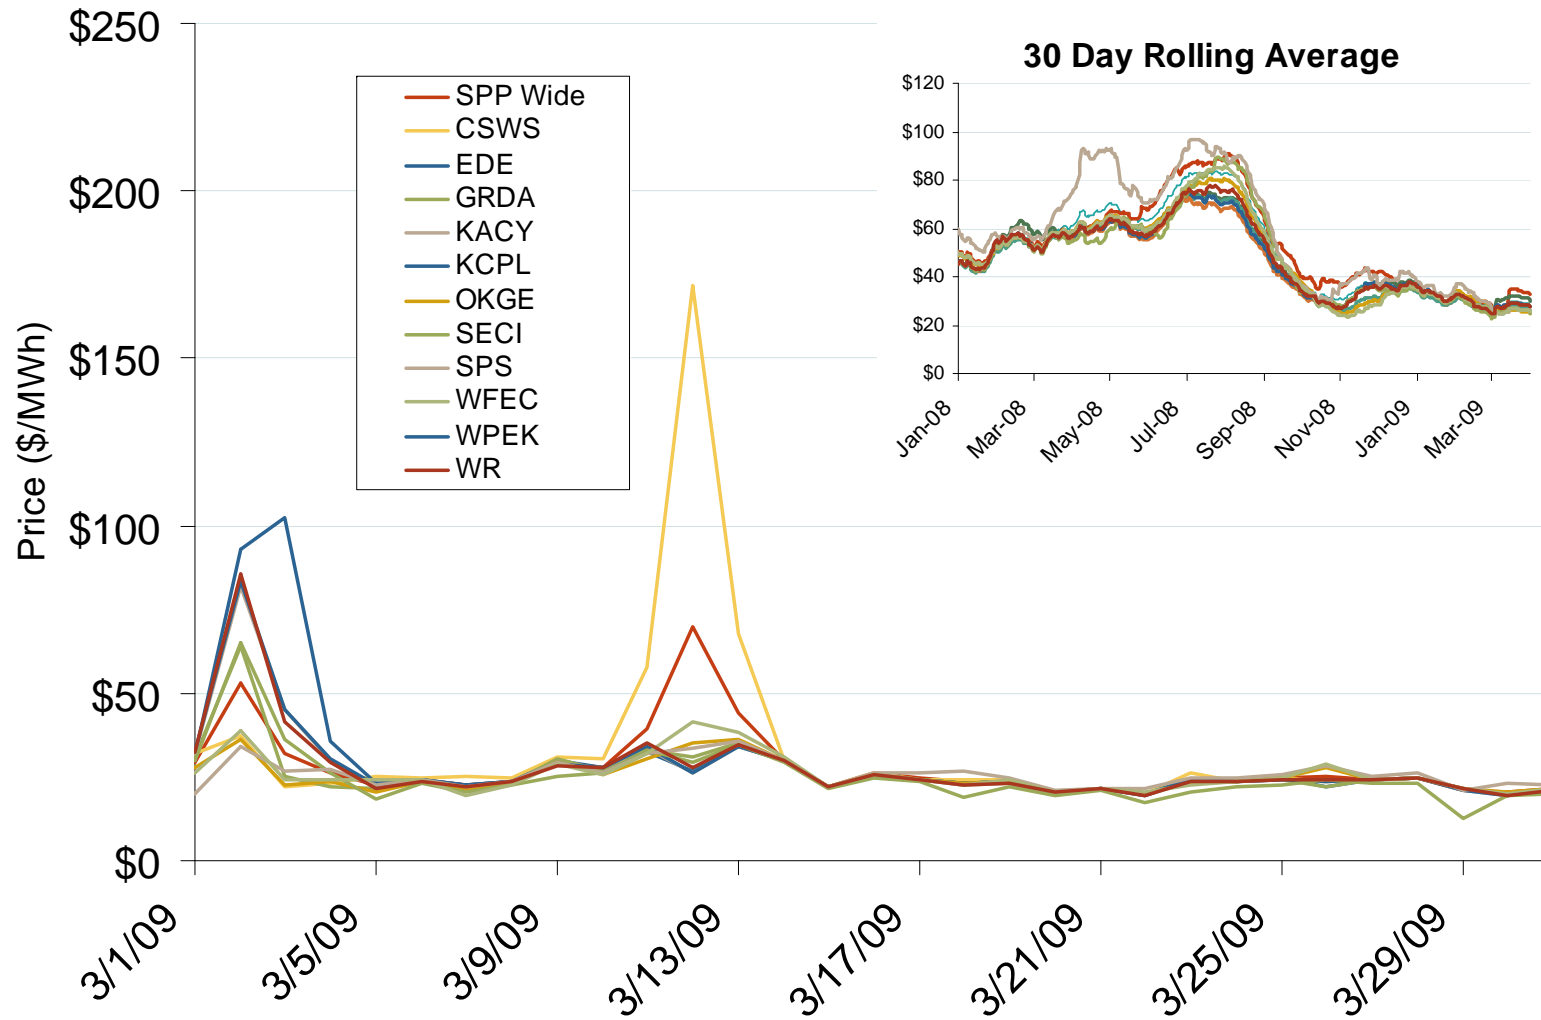

Daily Average of SPP Real Time Prices - All Hours

Source: Derived from SPP data.