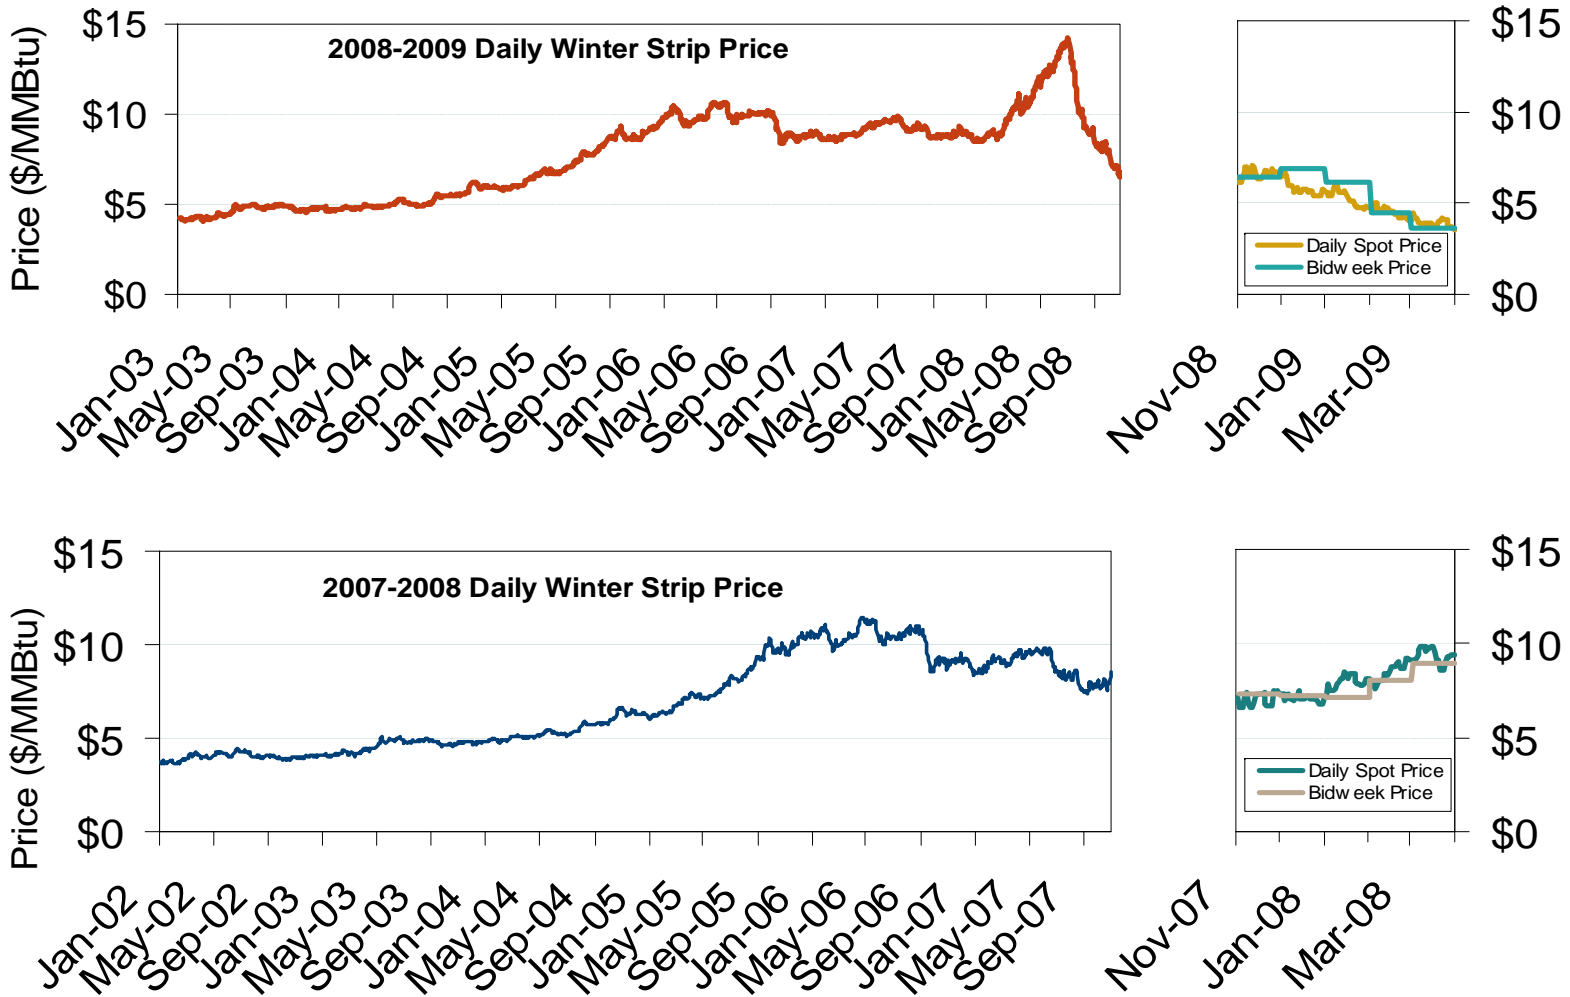

Natural Gas Winter Futures Strip and Daily Henry Hub Spot and Bidweek Prices

Source: Derived from *Platts* and *Nymex* data.