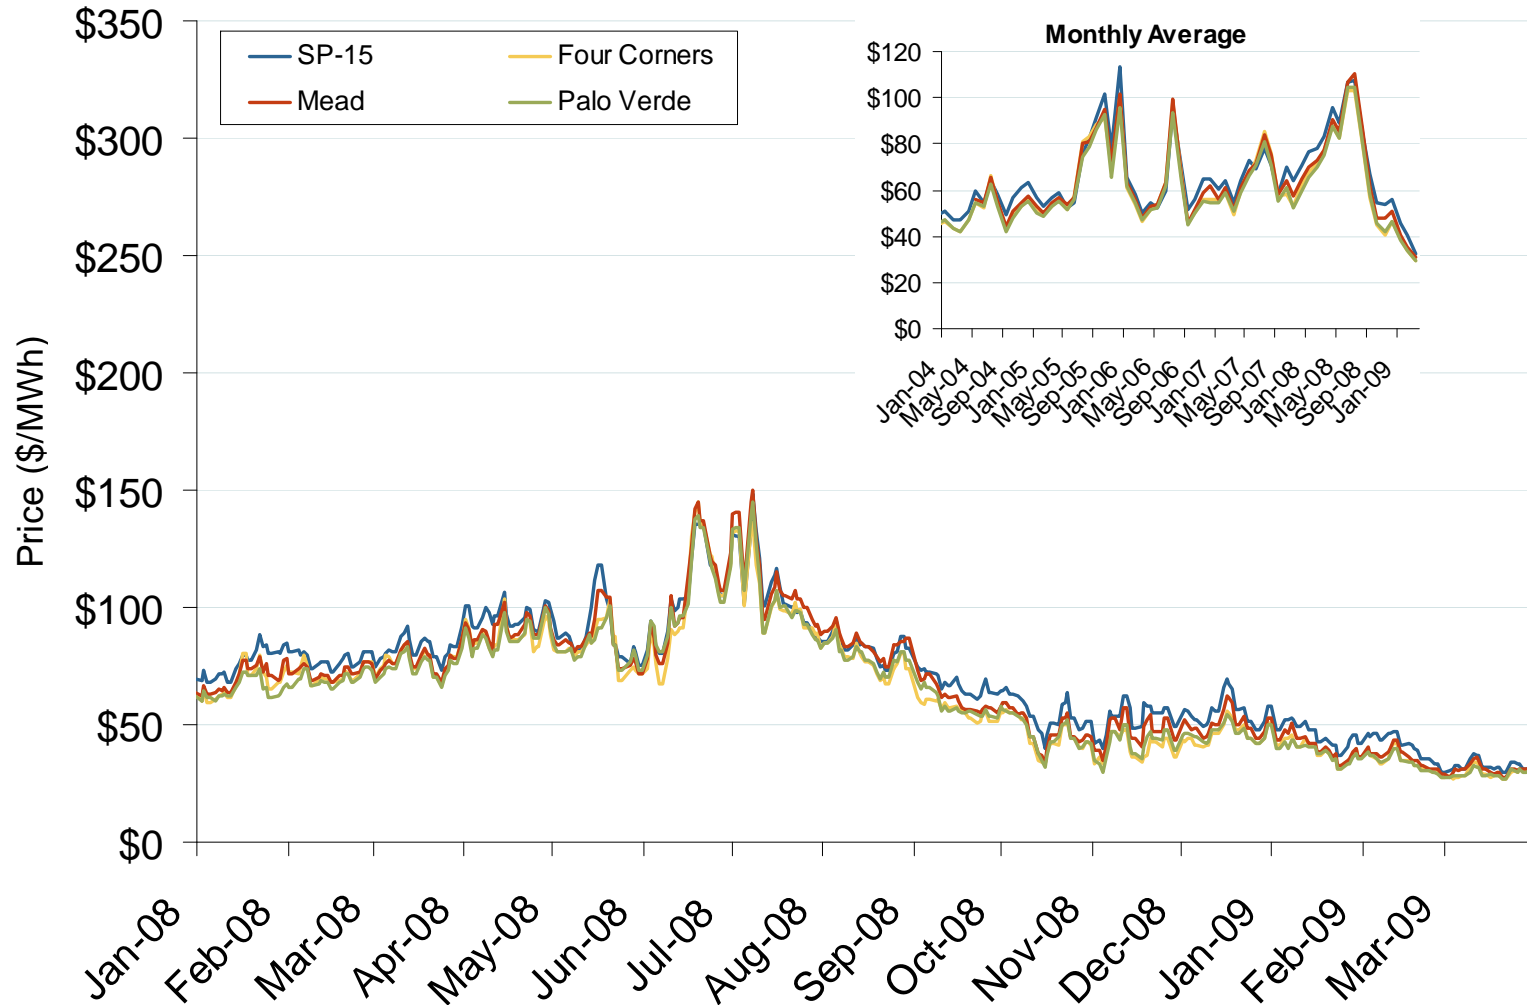

Southwestern Daily Bilateral Day-Ahead On-Peak Prices

Source: Derived from *Platts* data.