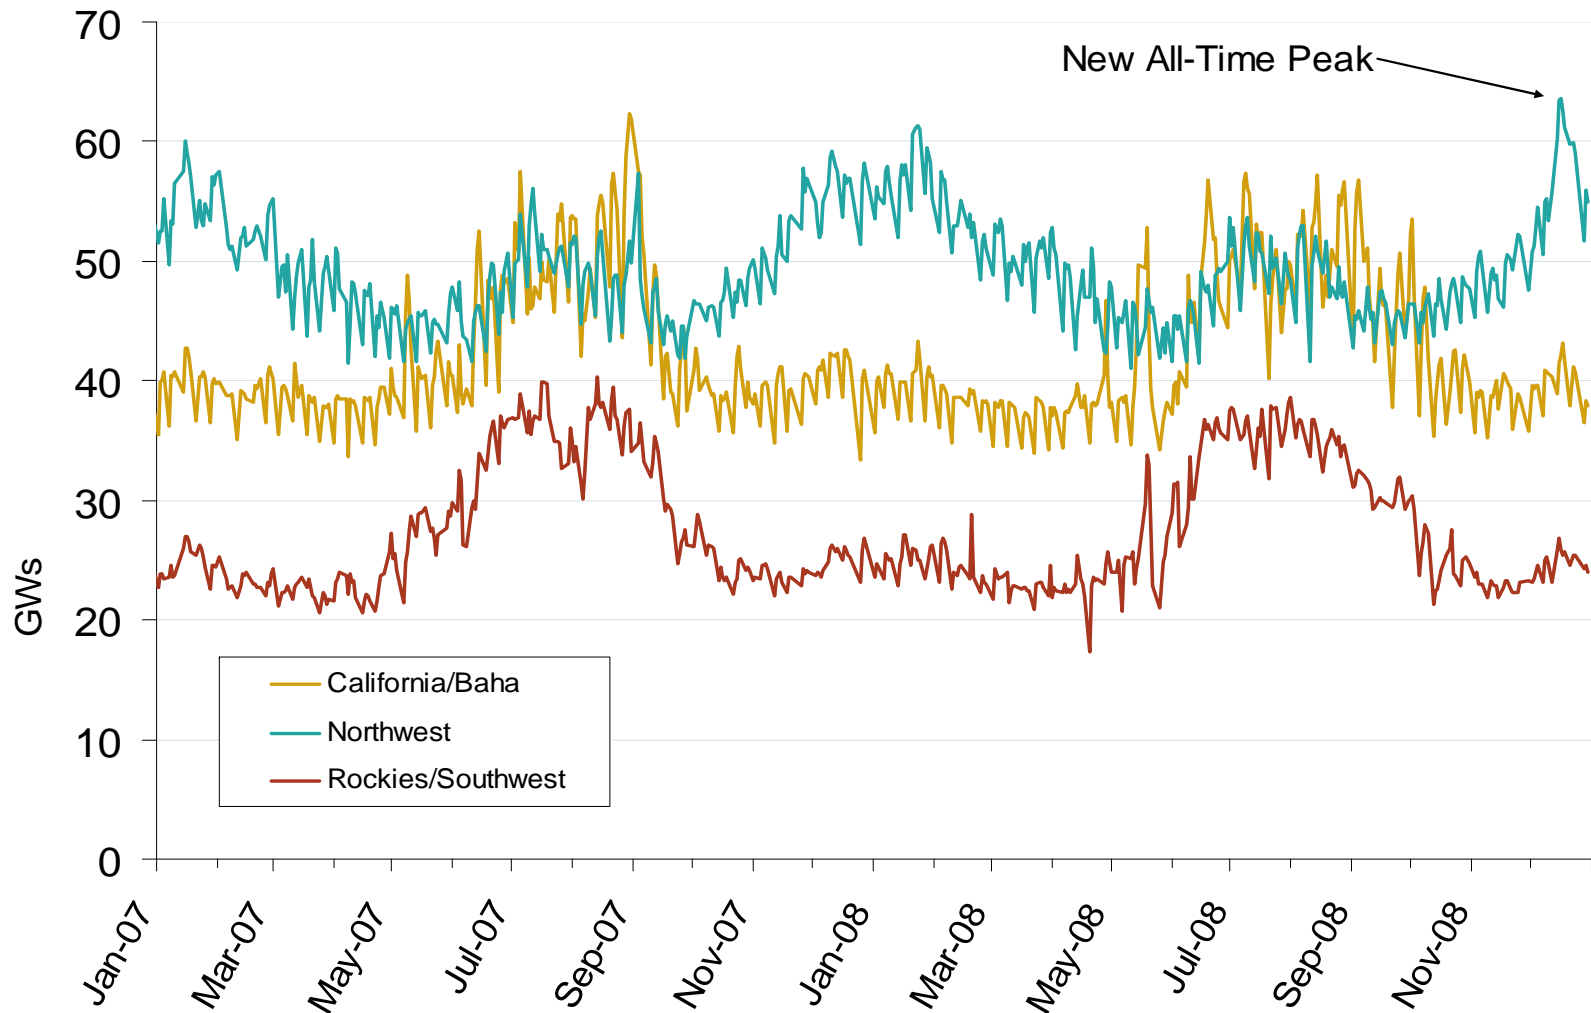

Western Daily Actual Peak Demand

Source: Derived from WECC Daily Report data available at <http://wecc.biz>. Data shown is generally Sunday through Thursday due to limitations of daily reports.

Updated January 9, 2009