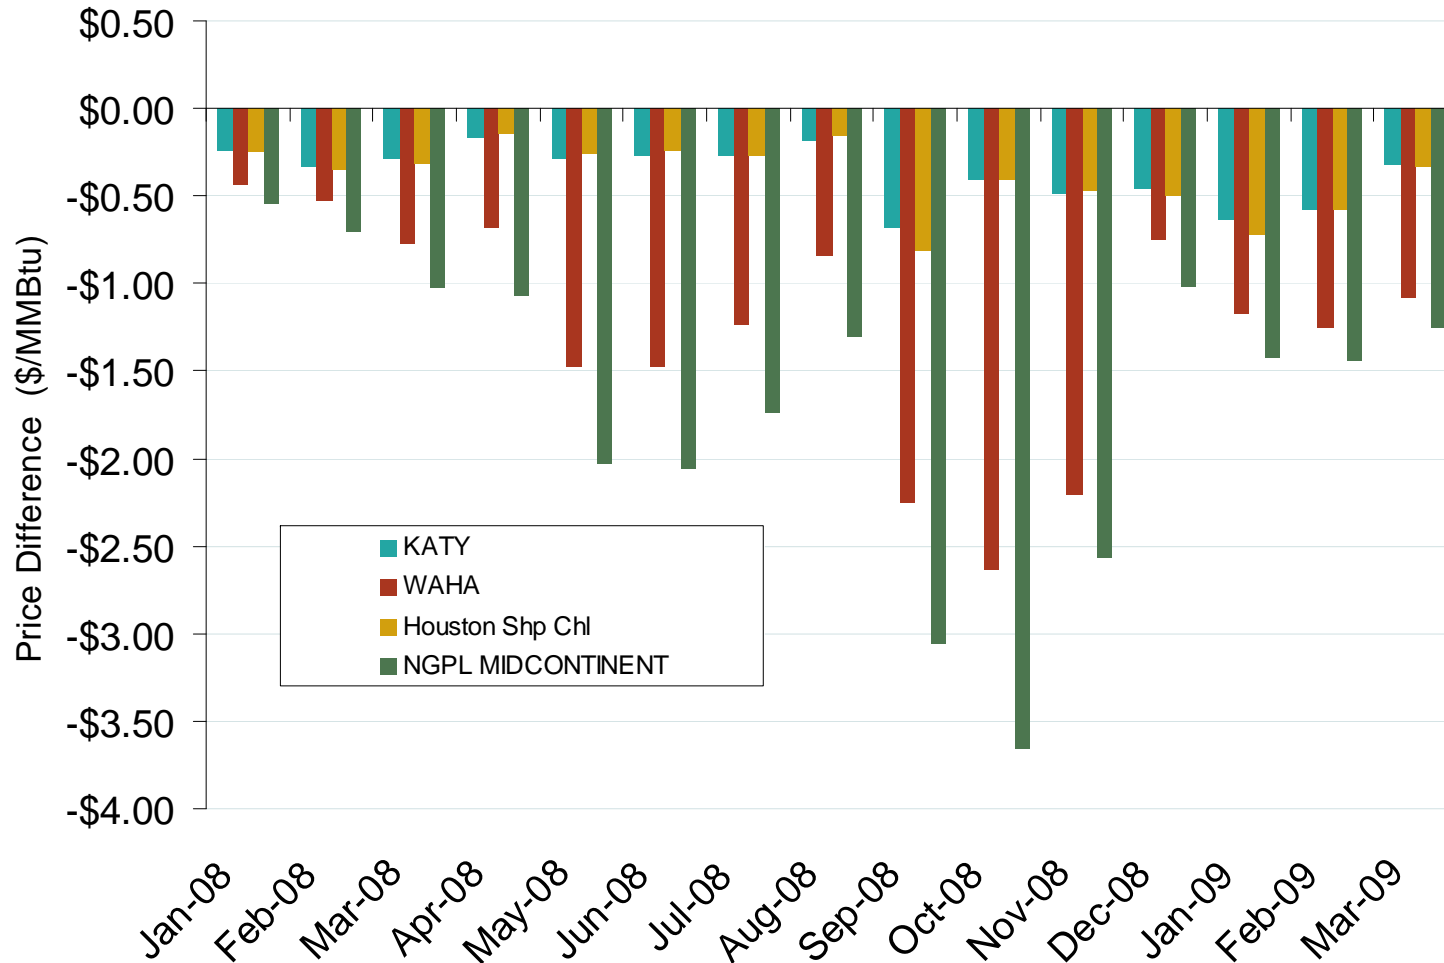

South Central Monthly Average Basis Value to Henry Hub

Source: Derived from *Platts* data.