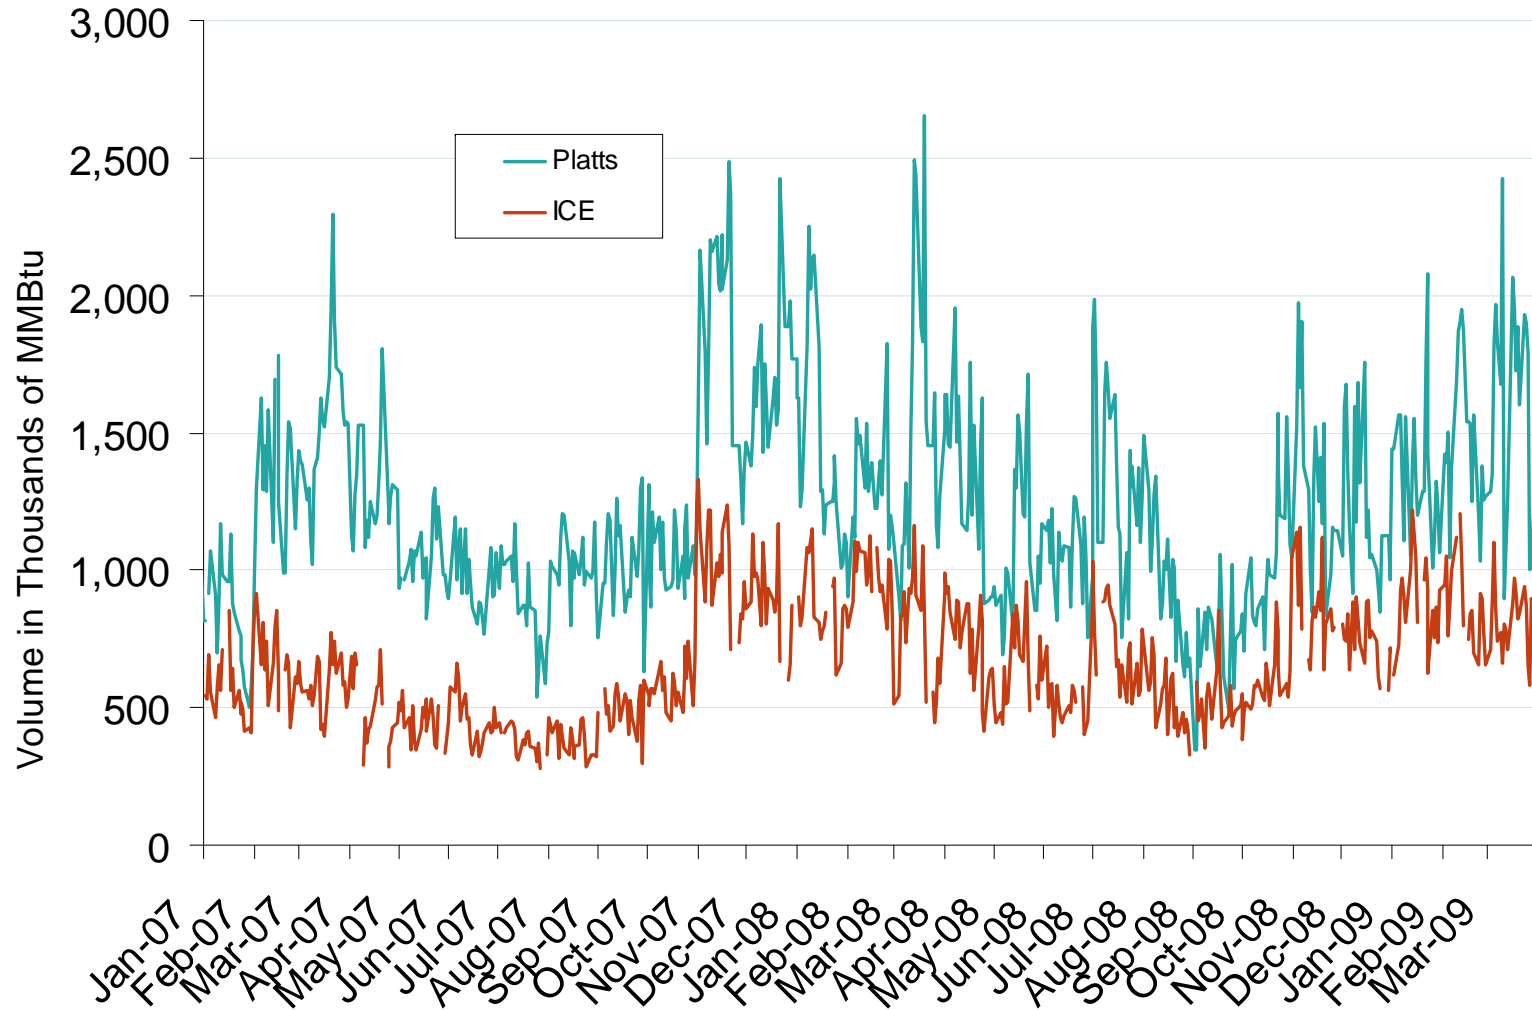

## Published and Traded Daily Spot Volumes at Chicago Citygates

Source: Derived from *Platts* and *ICE* data.