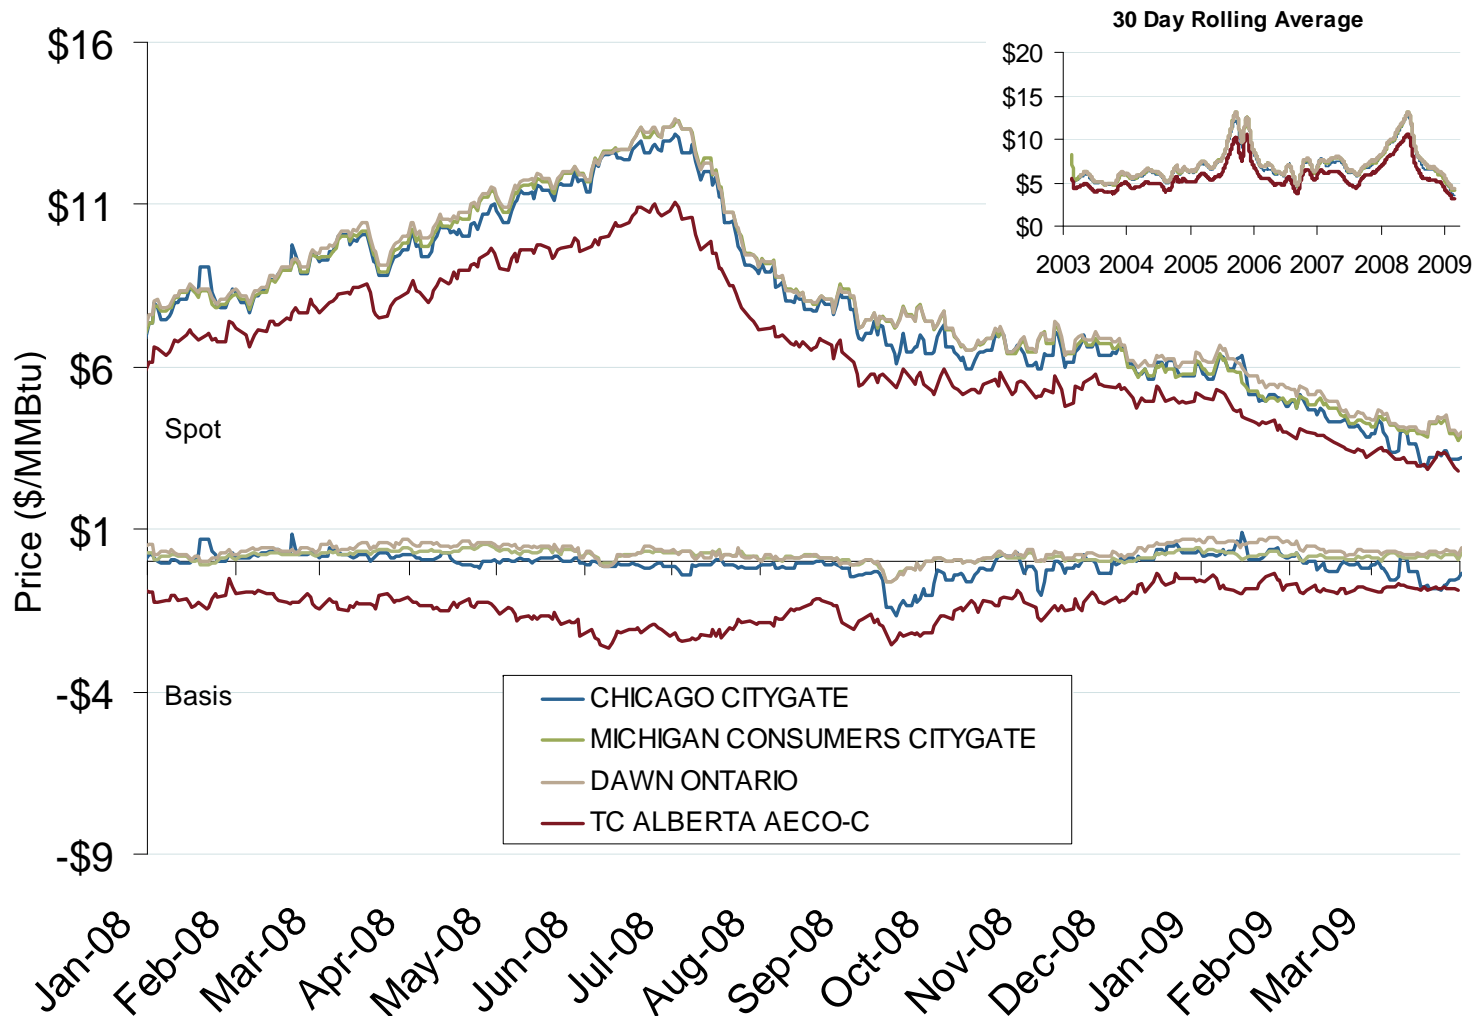

## Midwestern Day-Ahead Hub Spot Prices and Basis

Source: Derived from Platts data.