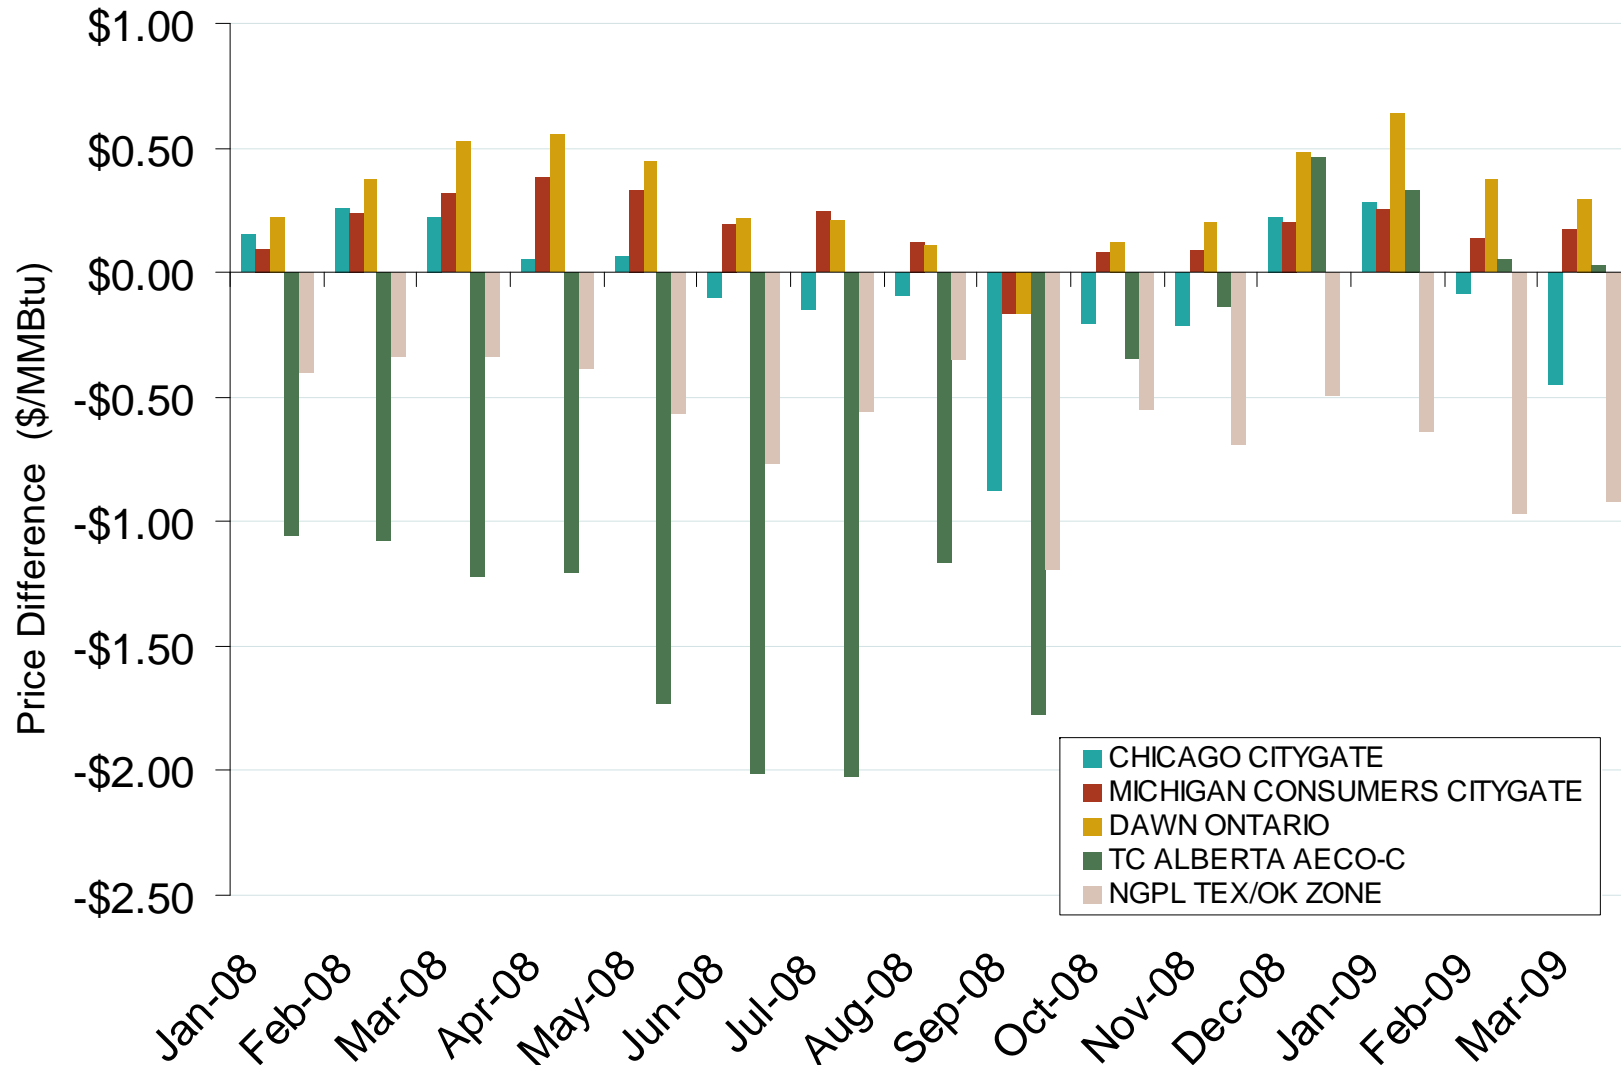

Midwestern Monthly Average Basis Value to Henry Hub

Source: Derived from Platts data.