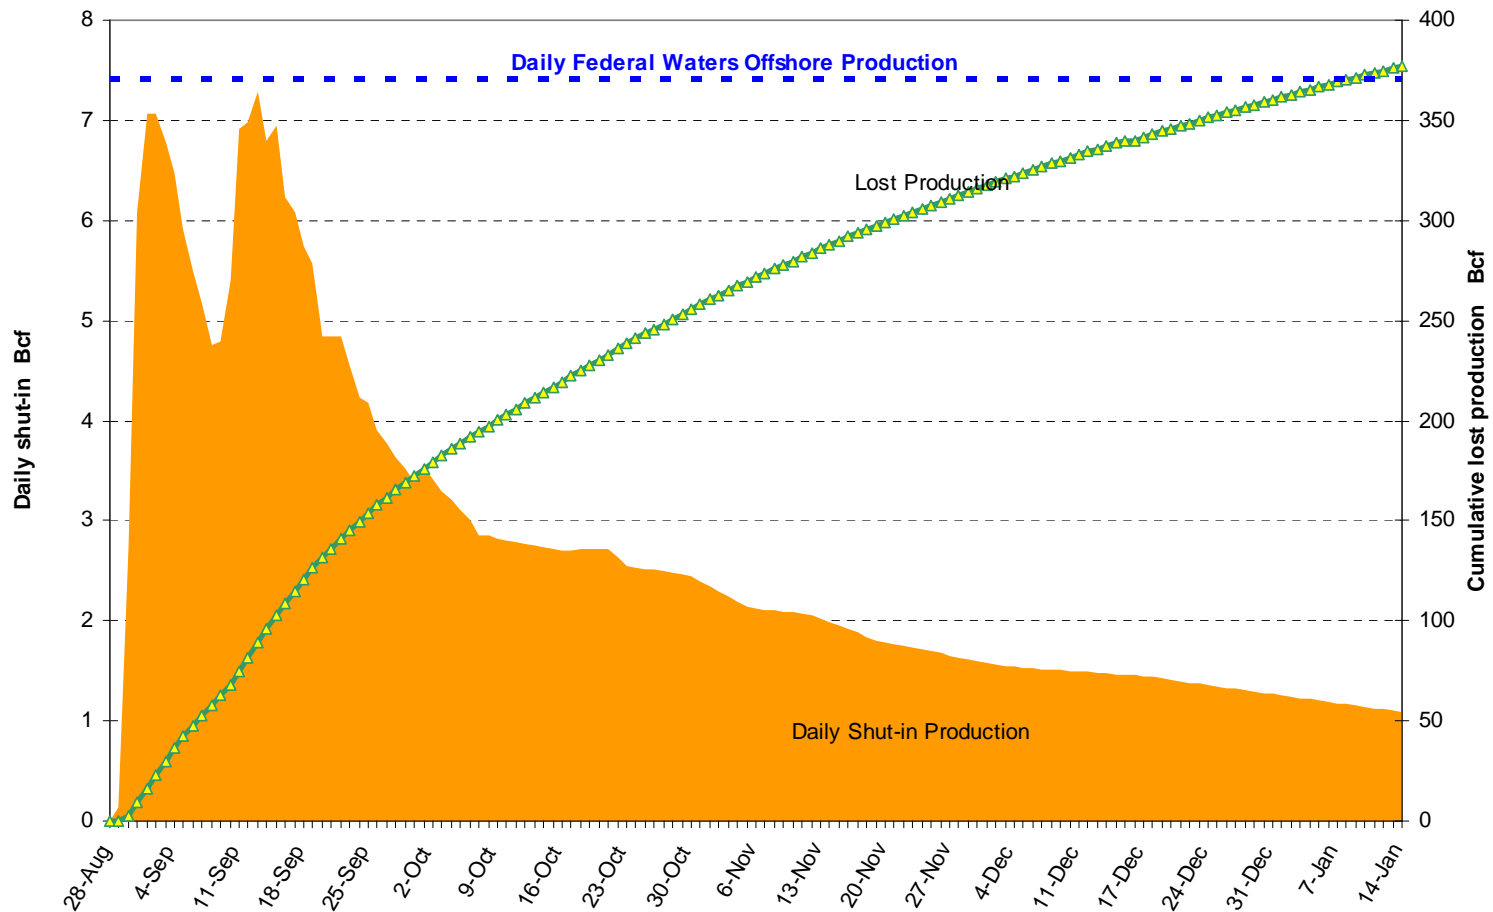

# OCS Daily Shut-in and Cumulative Lost Natural Gas Production- Gustav/Ike

Source: Derived from Minerals Management Service data.