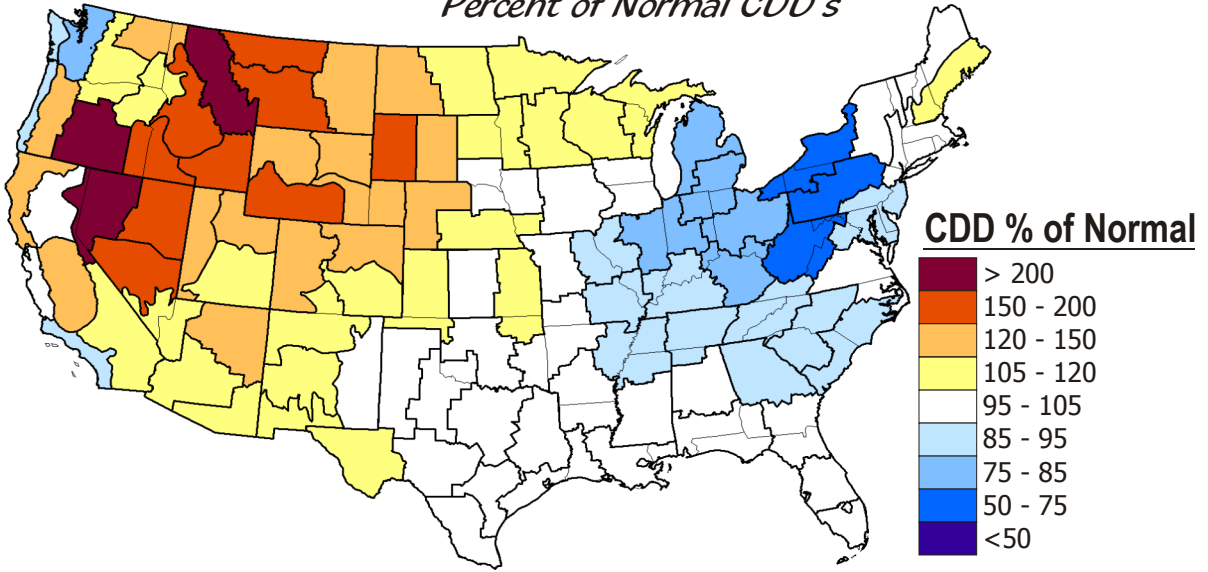

Cooling Degree Day (CDD) Statistics -- Full 2003 Season

May 1 - September 30, 2003

Percent of Normal CDD's

Departure from Normal CDD's

*Based on
1990-1999 Mean*

Average Temperature Percentile