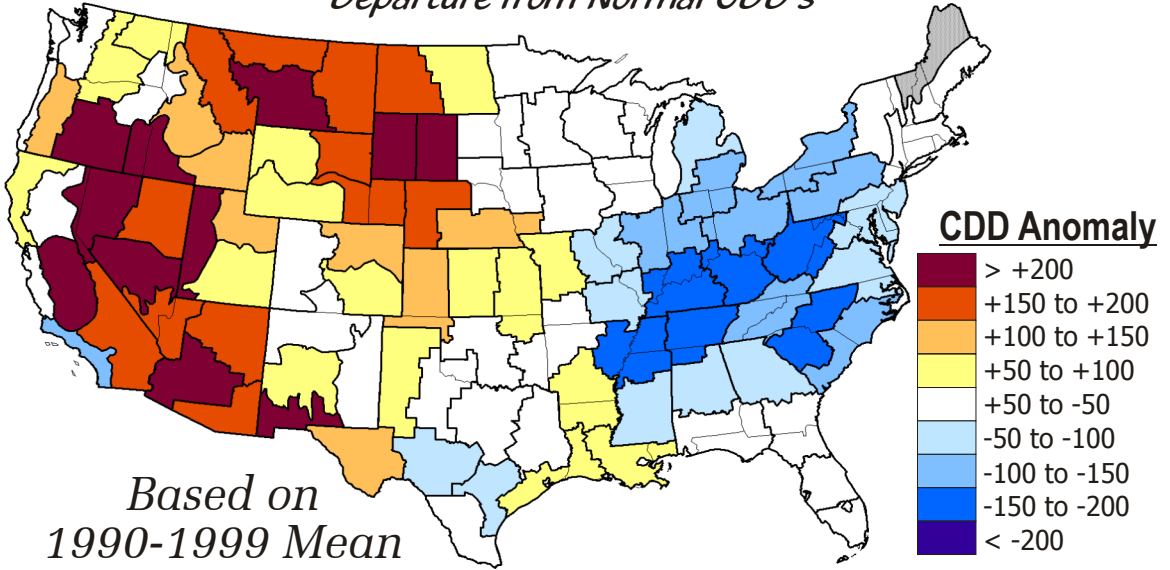

Cooling Degree Day (CDD) Statistics -- Full 2003 Season

May 1 - September 30, 2003

Percent of Normal CDD's

Departure from Normal CDD's

*Based on
1990-1999 Mean*

Average Temperature Percentile