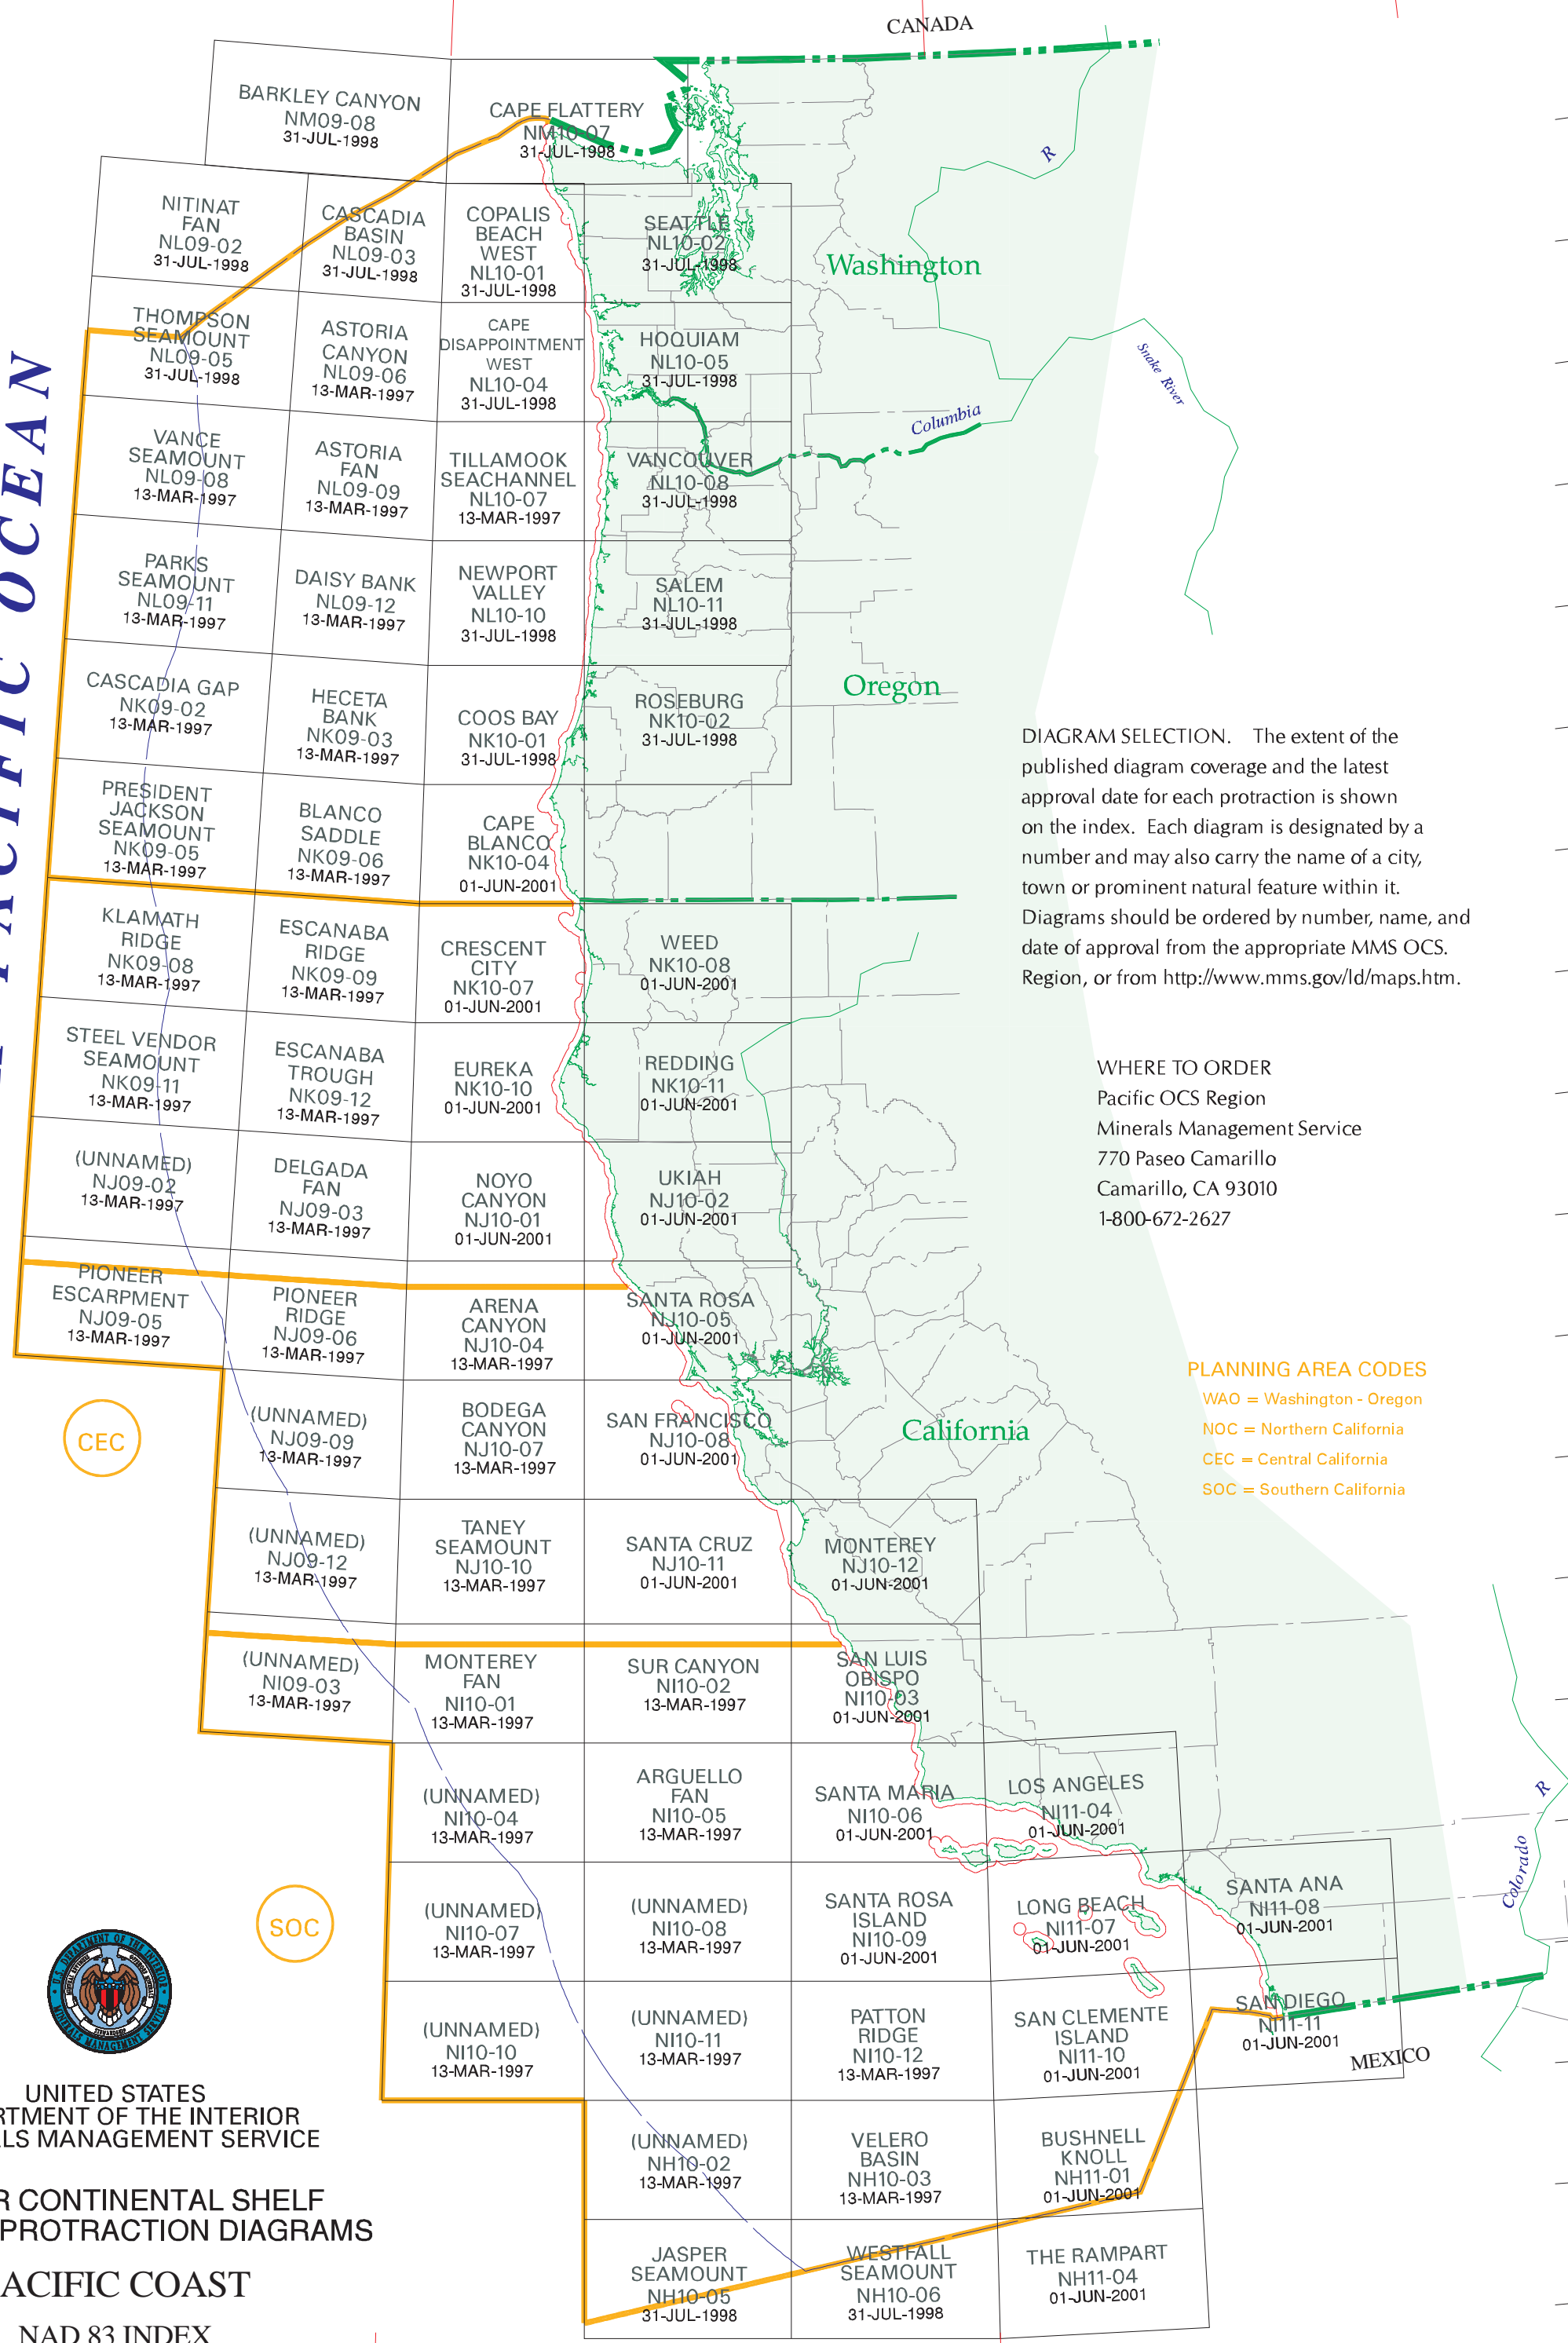

NORTH PACIFIC OCEAN

WAO

NOC

CEC

SOC

UNITED STATES
DEPARTMENT OF THE INTERIOR
MINERALS MANAGEMENT SERVICE

OUTER CONTINENTAL SHELF
OFFICIAL PROTRACTION DIAGRAMS

PACIFIC COAST

NAD 83 INDEX
2001

ZONE 09

ZONE 10

ZONE 11

DIAGRAM SELECTION. The extent of the published diagram coverage and the latest approval date for each protraction is shown on the index. Each diagram is designated by a number and may also carry the name of a city, town or prominent natural feature within it. Diagrams should be ordered by number, name, and date of approval from the appropriate MMS OCS Region, or from <http://www.mms.gov/ld/maps.htm>.

WHERE TO ORDER
Pacific OCS Region
Minerals Management Service
770 Paseo Camarillo
Camarillo, CA 93010
1-800-672-2627

PLANNING AREA CODES
WAO = Washington - Oregon
NOC = Northern California
CEC = Central California
SOC = Southern California

ZONE 09

ZONE 10

ZONE 11