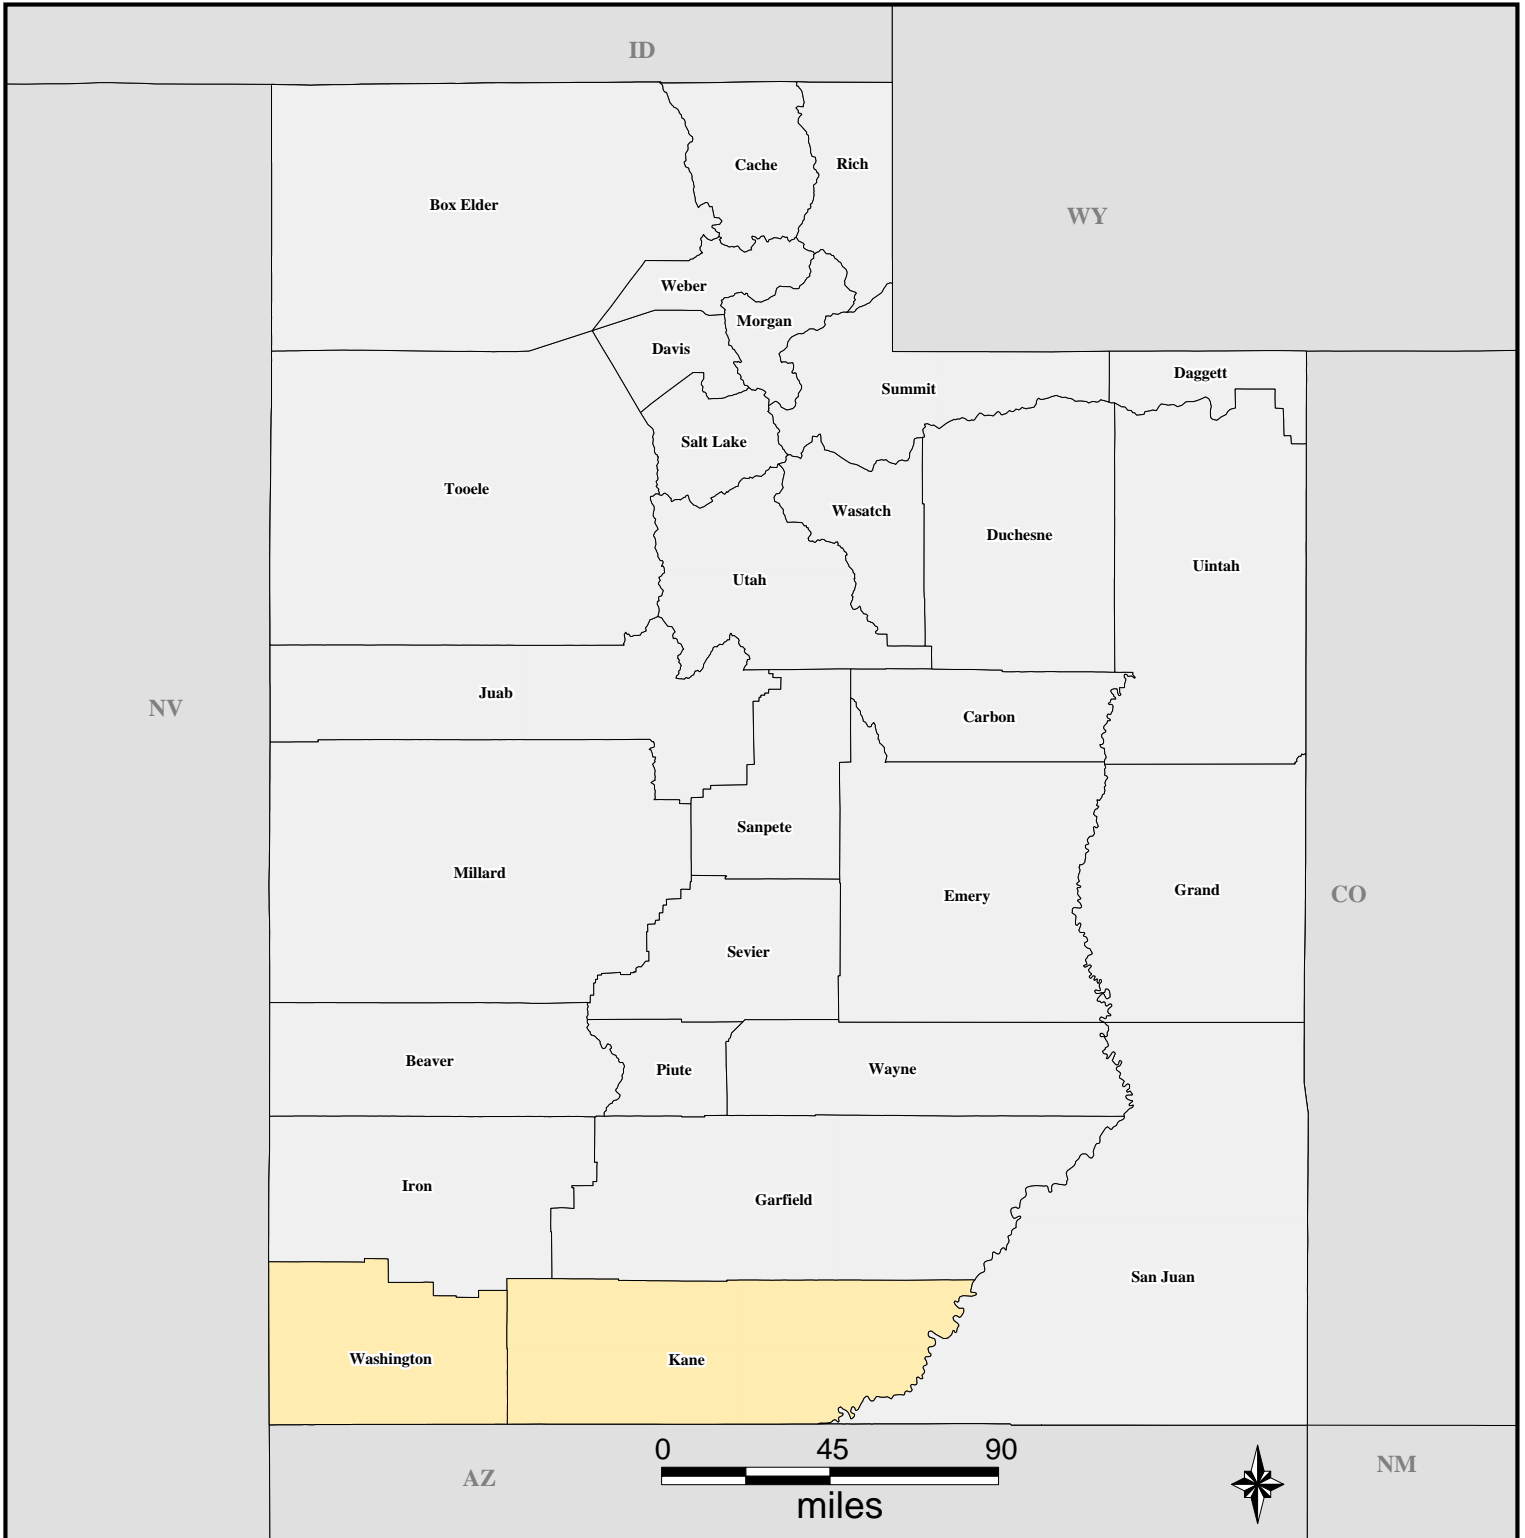

FEMA-1576-DR, Utah

Disaster Declaration as of 02/01/2005

Location Map

Legend

Designated Counties

(All counties are eligible to apply for Hazard Mitigation)

Public Assistance

FEMA

*ITS Mapping and Analysis Center
Washington, DC*

02/02/2005 -- 10:16:41 EDT