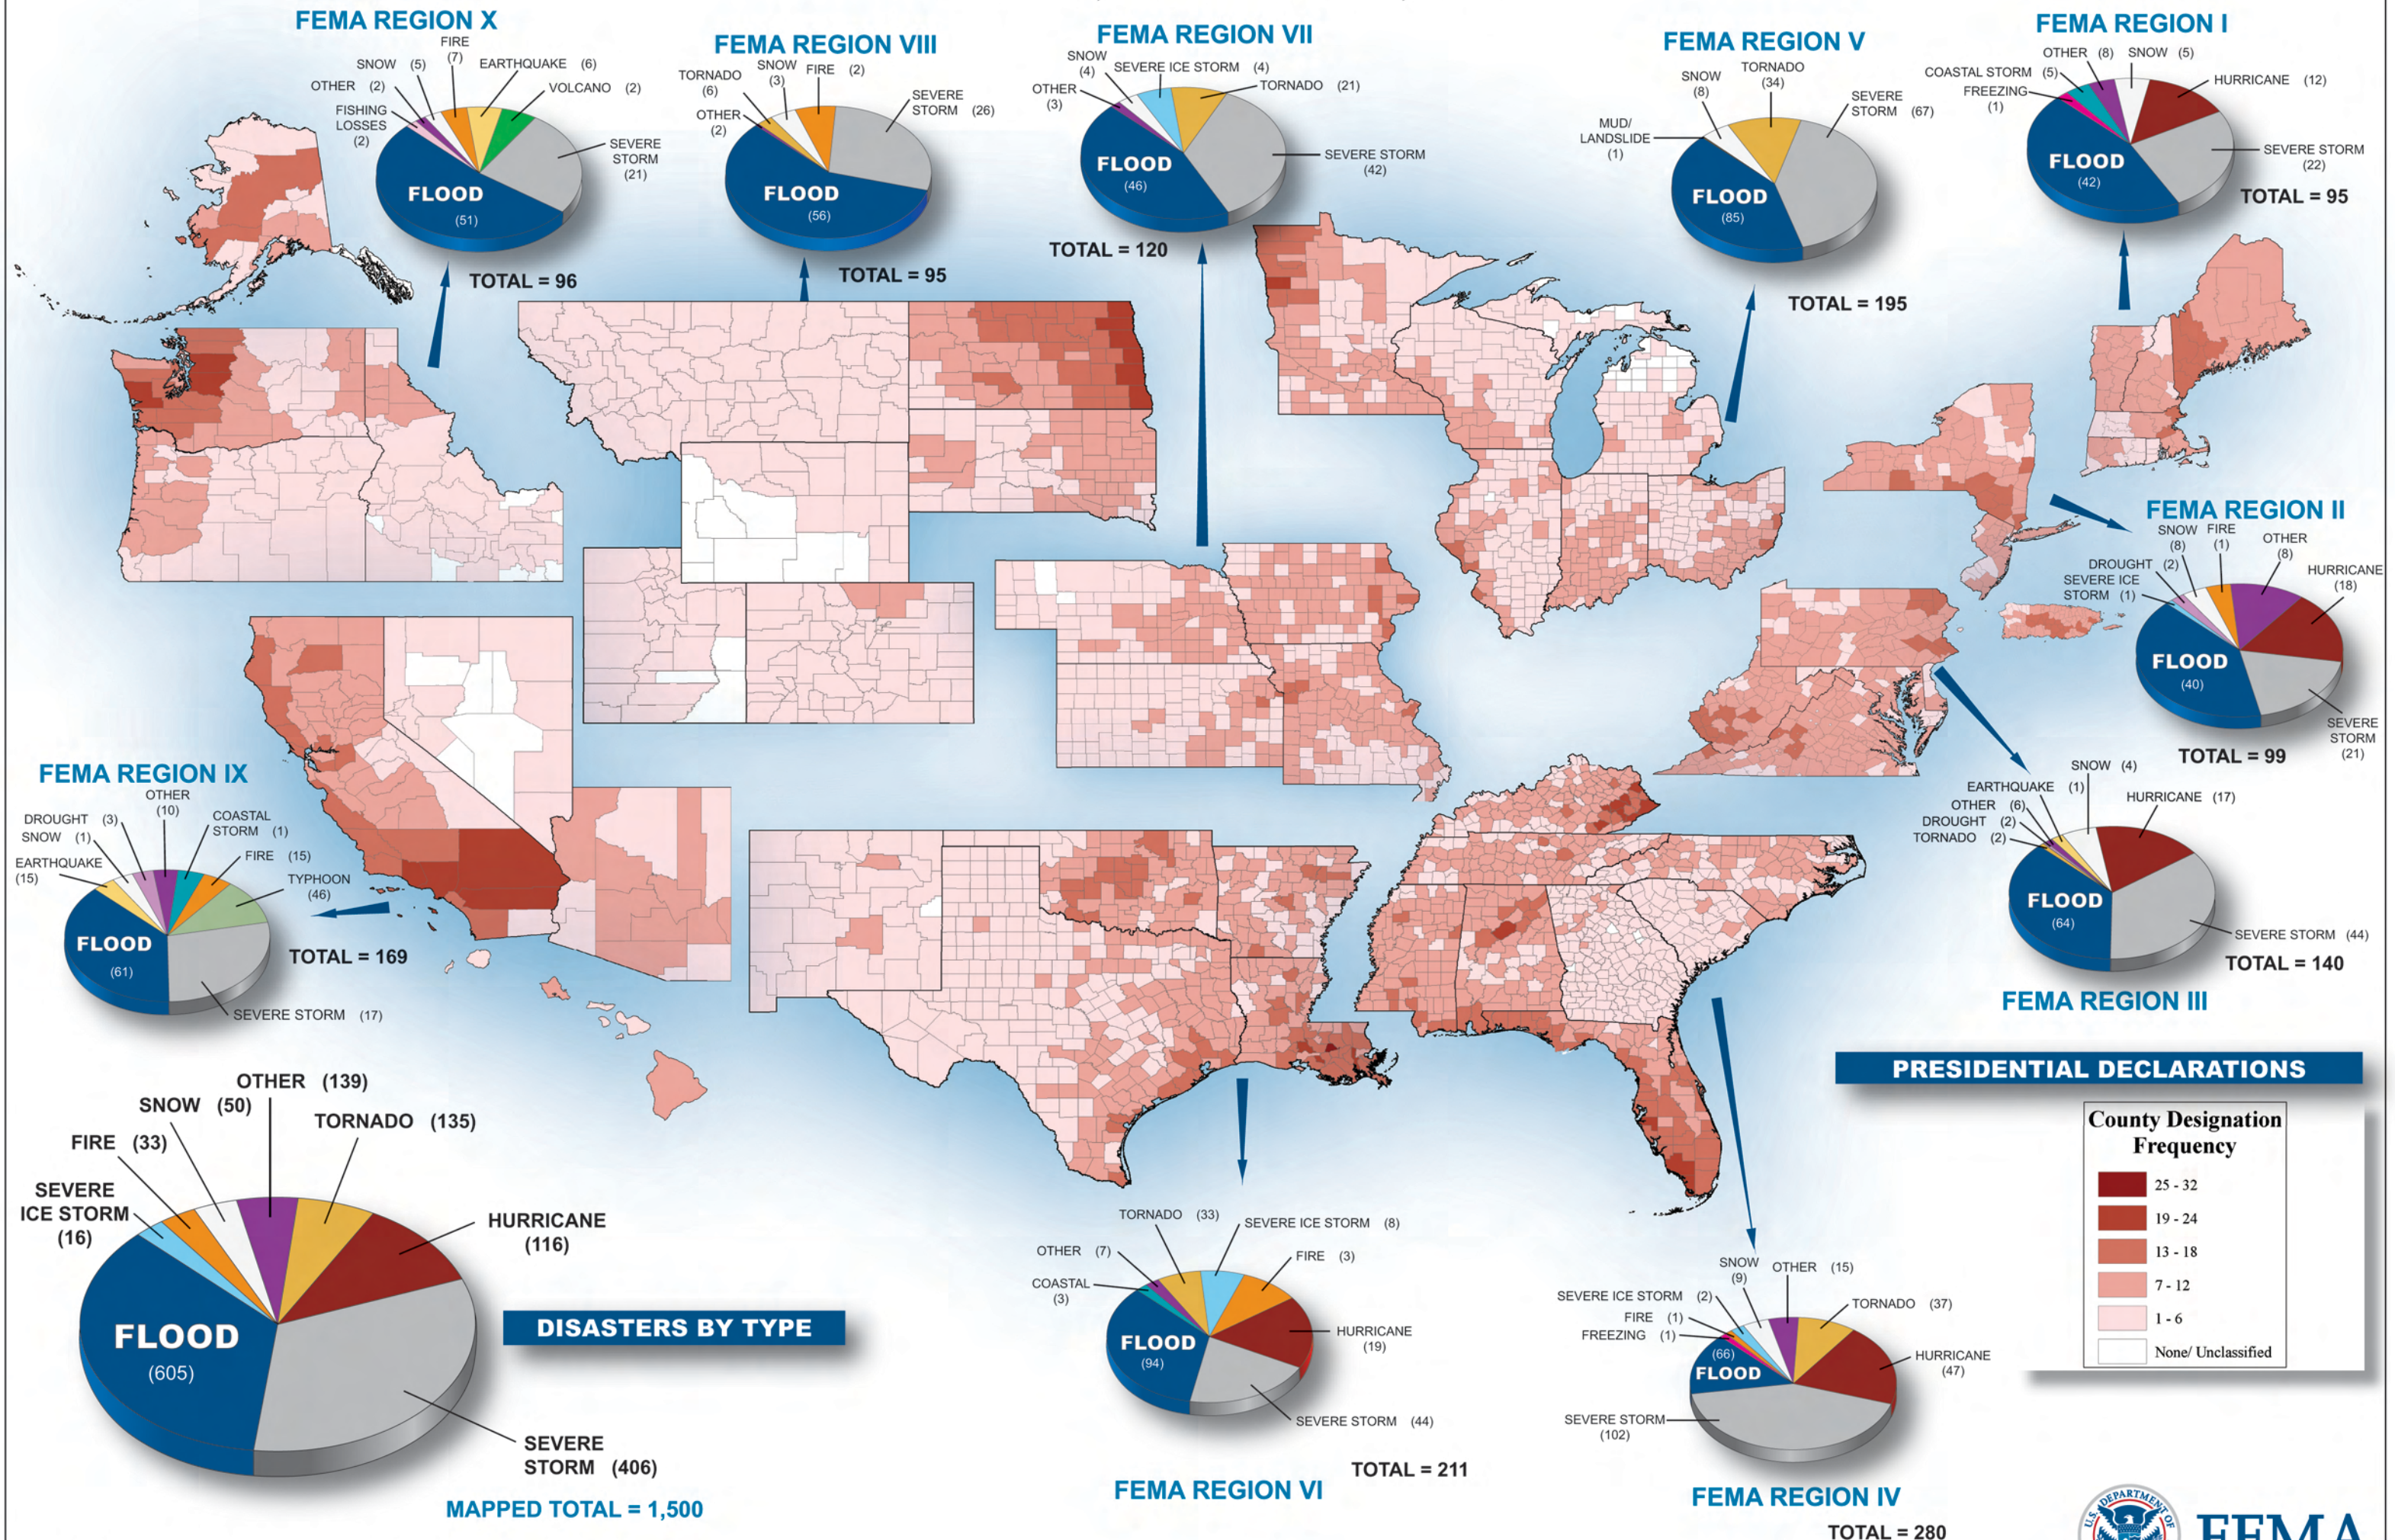

PRESIDENTIAL DISASTER DECLARATIONS

December 24, 1964 to March 3, 2007

* Prior to December 24, 1964, 179 declarations did not have county designations. Therefore, of the total declared disaster (1,500), only 1,321 are included in the Mapped Total.