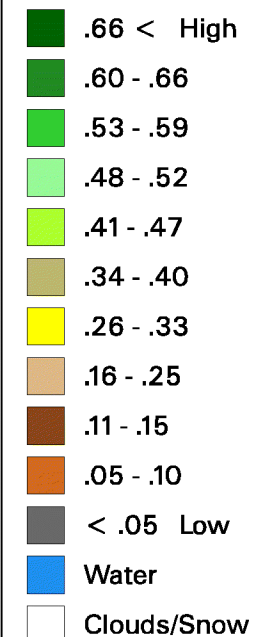

# Conterminous U.S. Vegetation Condition - 2001 Period 22 (5/18 - 5/31)

No Water Vapor  
Correction Applied

## Vegetation Index

Agricultural Statistics Districts

1:15,000,000

Original Imagery: NOAA-16 AVHRR  
Resolution: 1 Kilometer  
Composite Imagery: USGS EROS Data Center  
Questions or Comments Call (703)235-5218