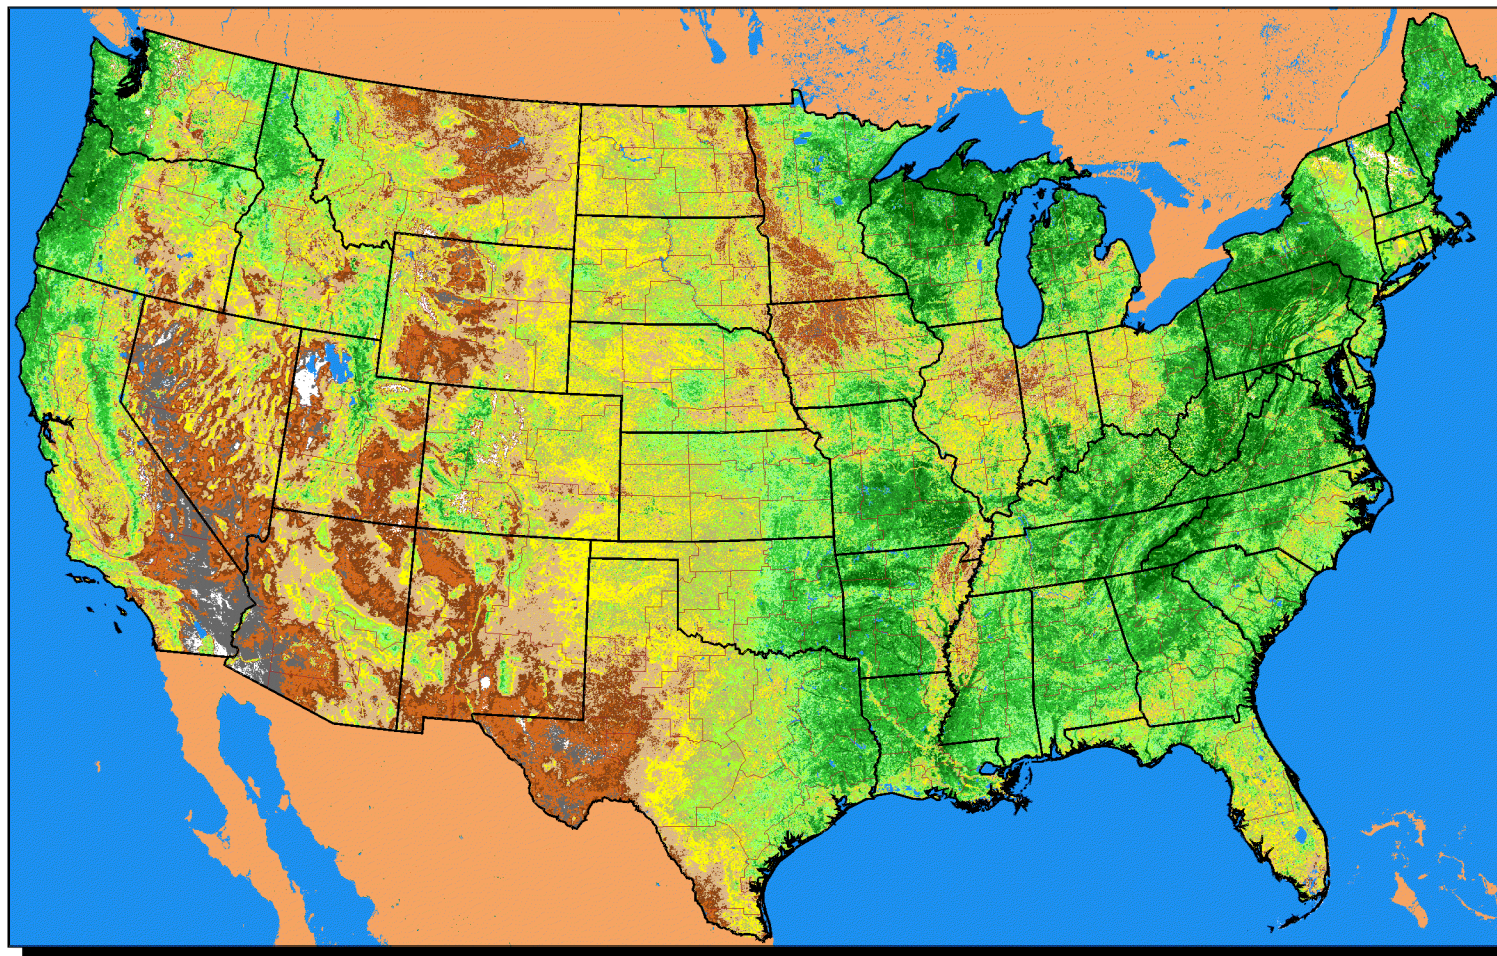

Conterminous U.S. Vegetation Condition - 2001 Period 22 (5/18 - 5/31)

No Water Vapor
Correction Applied

Vegetation Index

Agricultural Statistics Districts

1:15,000,000

Original Imagery: NOAA-16 AVHRR
Resolution: 1 Kilometer
Composite Imagery: USGS EROS Data Center
Questions or Comments Call (703)235-5218

For Additional Images Please See:
<http://www.nass.usda.gov/research>