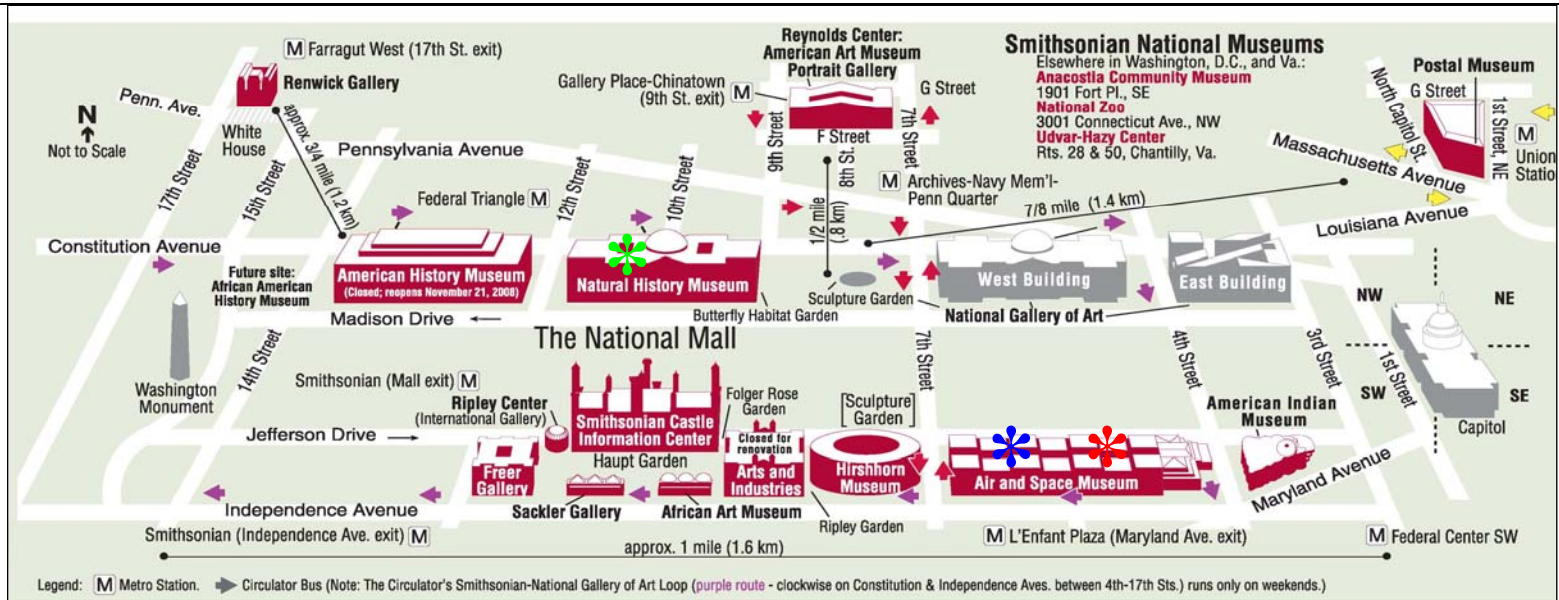

## ON DEMAND

View a special morning screening of your favorite IMAX film or Planetarium show at our Smithsonian Theaters. They are located both on the Mall in Washington, DC and in Chantilly, VA. Select a current film, or choose from our IMAX/Planetarium Adventure Library. IMAX/Planetarium **On Demand** screenings are offered for groups of 50 or more every morning at 9:30 am.

## Title 1 Outreach

Outreach tickets are designed for **Title One schools** that find it difficult to encompass fee oriented programs with their regular schedule of events. Give your school a **Smithsonian Experience**. We offer a discounted ticket price of **\$3.00 per person**. That is half off the already discounted group sales rate. Feature length films (over one hour in length) are excluded. Also, take advantage of our **Outreach "Movie and a Meal"**. Groups may attend an IMAX film and enjoy lunch for only **\$6.00 per person**. Call for details.

For questions on these or other available programs call 202-633-IMAX or go to [www.si.edu/group\\_tours](http://www.si.edu/group_tours).

\* = Lockheed Martin IMAX Theater

\* = Einstein Planetarium

\* = Johnson IMAX Theater