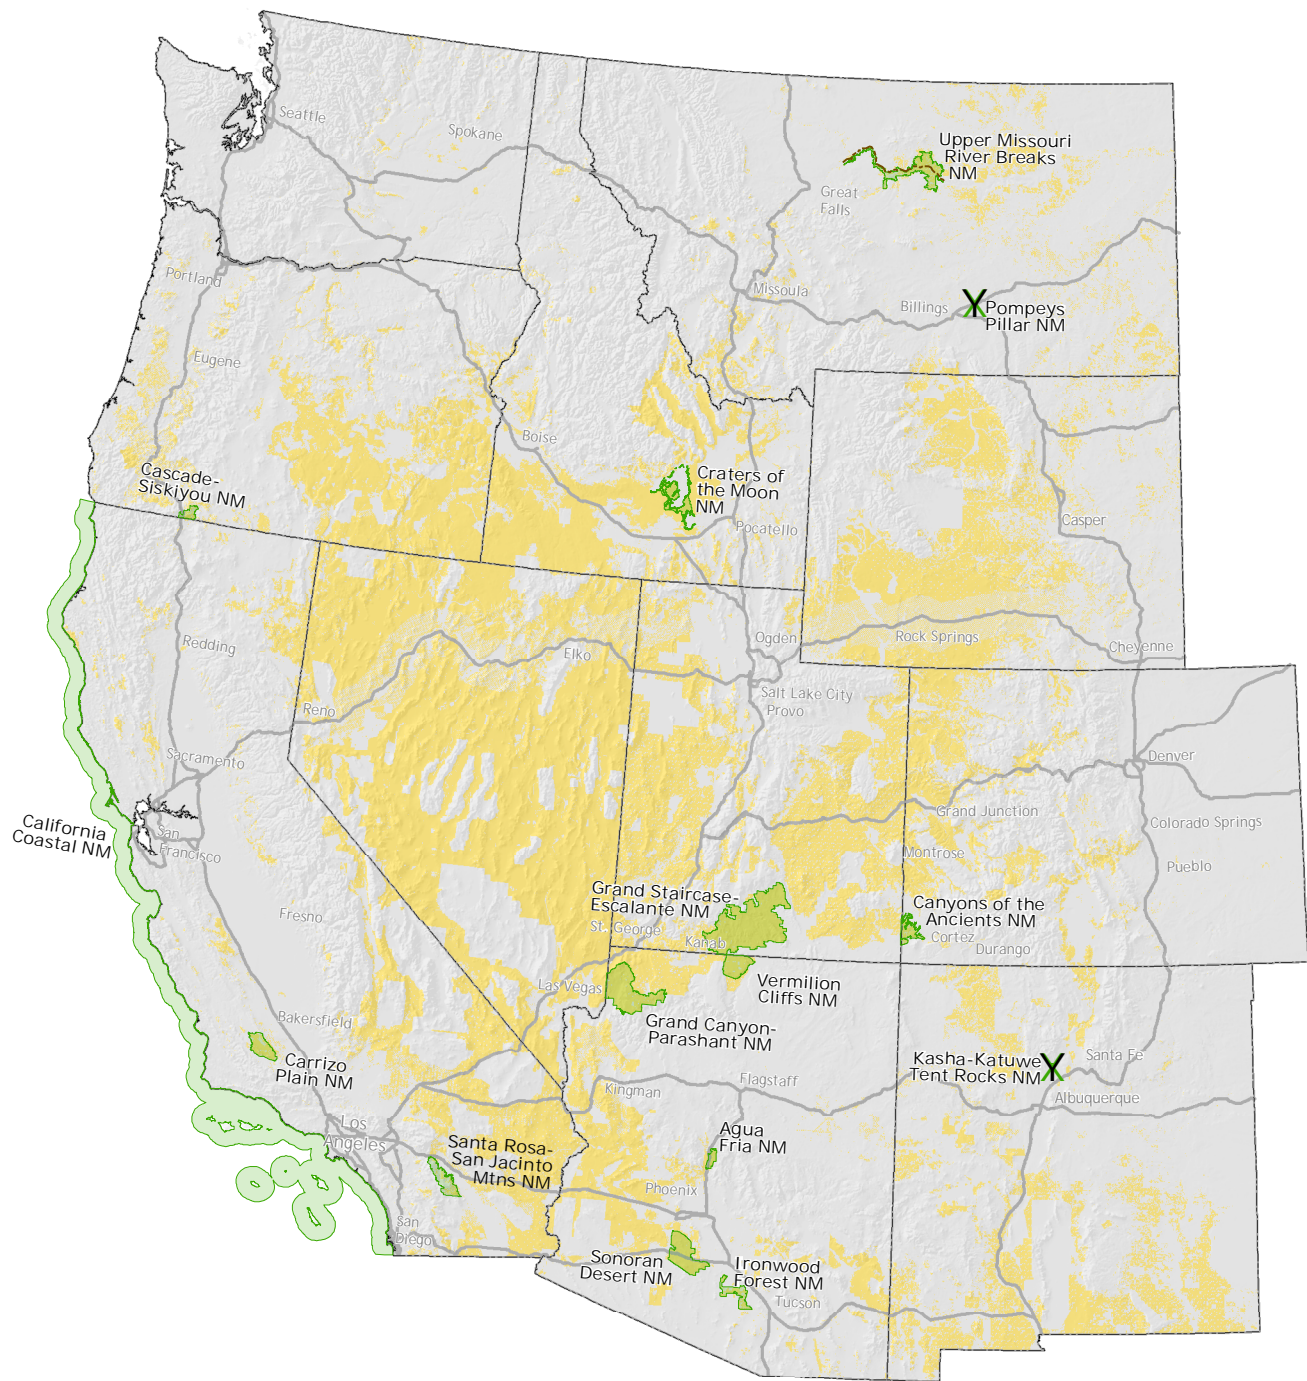

National Landscape Conservation System

National Monuments

X National Monuments
■ BLM Administered Land
— Interstate Highway

0 25 50 100 150 200
 Miles

* The National Landscape Conservation System continues to grow as special areas are designated. Visit BLM's website periodically for updated information: www.blm.gov 05/08

Mission: To conserve, protect, and restore nationally significant landscapes recognized for their cultural, ecological, and scientific values for the American public.

Landscapes of the American Spirit