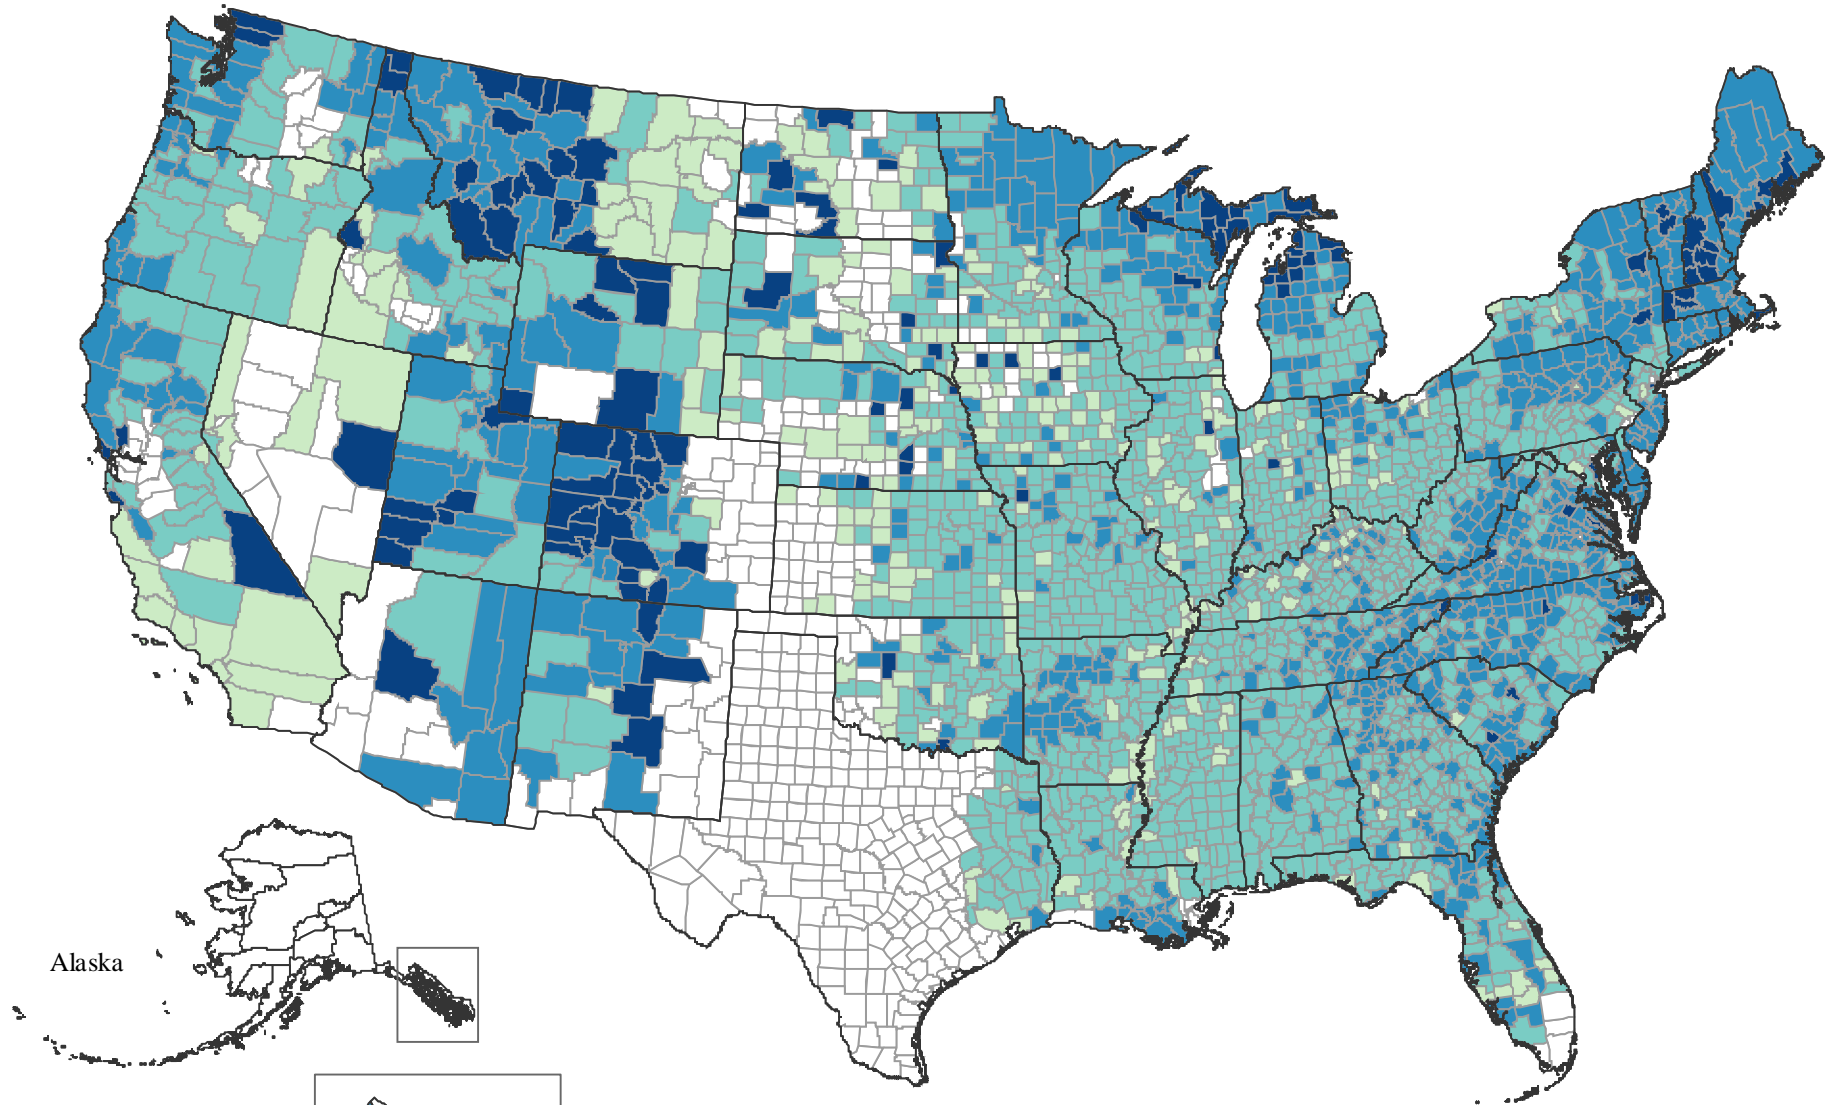

Number of Live Trees 5 Inches and Larger per Acre of Timberland

Alaska

Average = 118

Live trees per acre

USDA FOREST SERVICE
Forest Inventory & Analysis

Sources: USDA Forest Service, 2002 RPA data and the National Atlas of the United States. For information visit: <http://www.fia.fs.fed.us/>.
Produced September, 2006. Author: D. Gormanson.