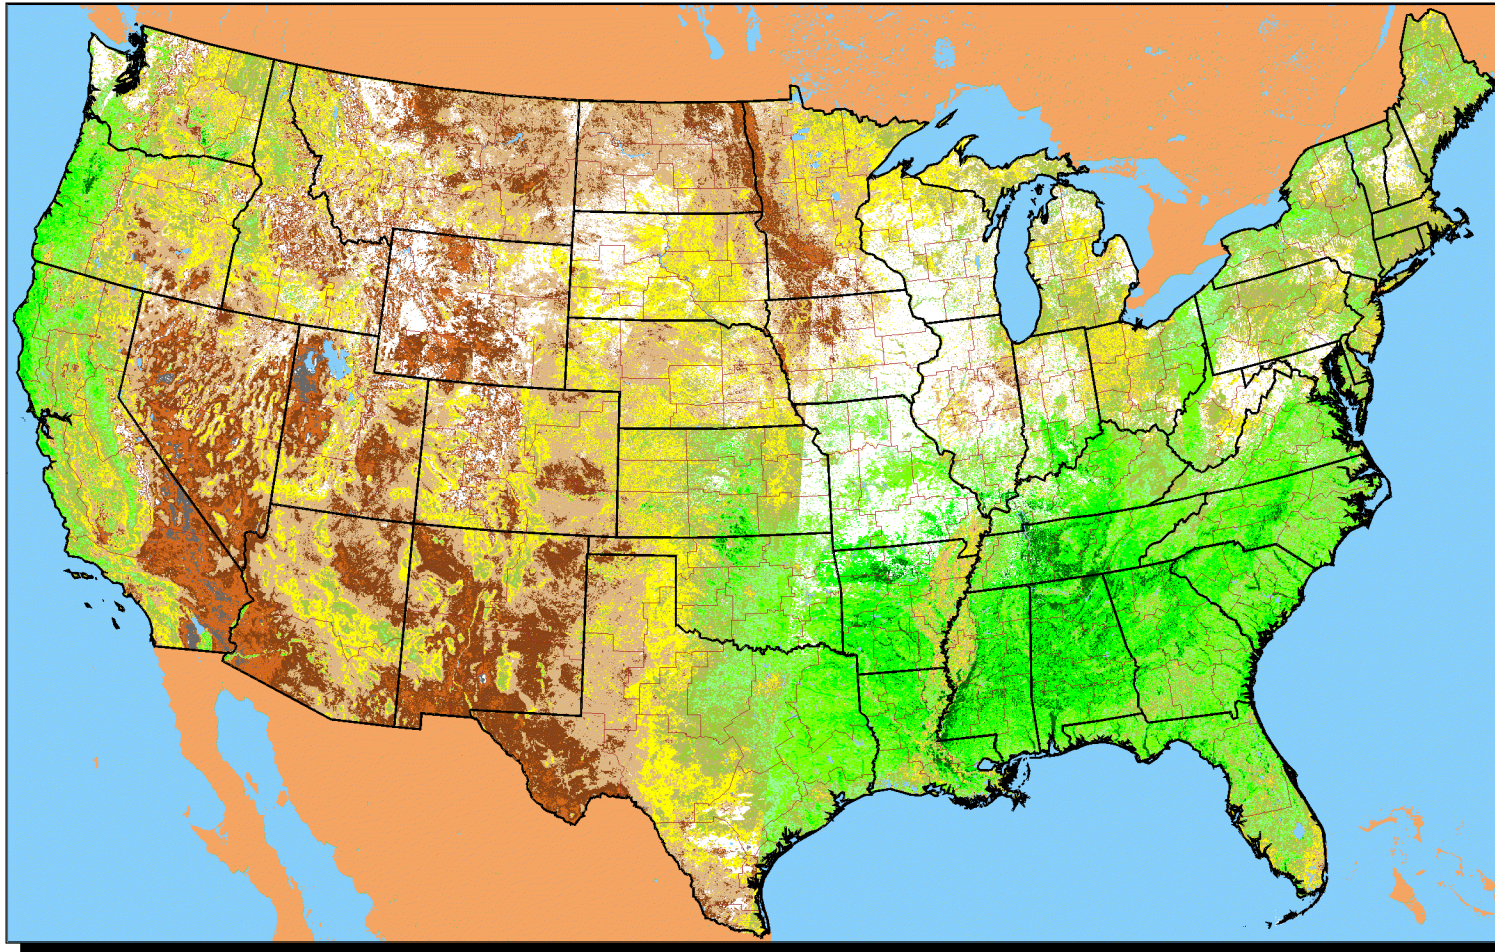

Conterminous U.S. Vegetation Condition - 2008

Period 19 (4/29 - 5/12)

No Water Vapor
Correction Applied

Vegetation Index

Agricultural Statistics Districts

1:15,000,000

Original Imagery: NOAA-17 AVHRR
Resolution: 1 Kilometer
Composite Imagery: USGS EROS Data Center
Questions email: hq_rdd_glb@nass.usda.gov

For Additional Images Please See:
<http://www.nass.usda.gov/research>
To Download Raw Images:
<http://www.nass.usda.gov/research/avhrr/scene-ftp/>

0 100 200 300 400 500 Miles