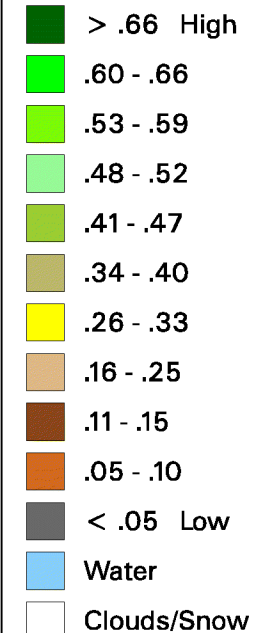

Conterminous U.S. Vegetation Condition - 2008

Period 19 (4/29 - 5/12)

No Water Vapor
Correction Applied

Vegetation Index

Agricultural Statistics Districts

1:15,000,000

Original Imagery: NOAA-17 AVHRR
Resolution: 1 Kilometer
Composite Imagery: USGS EROS Data Center
Questions email: hq_rdd_glb@nass.usda.gov

For Additional Images Please See:
<http://www.nass.usda.gov/research>
To Download Raw Images:
<http://www.nass.usda.gov/research/avhrr/scene-ftp/>

0 100 200 300 400 500 Miles