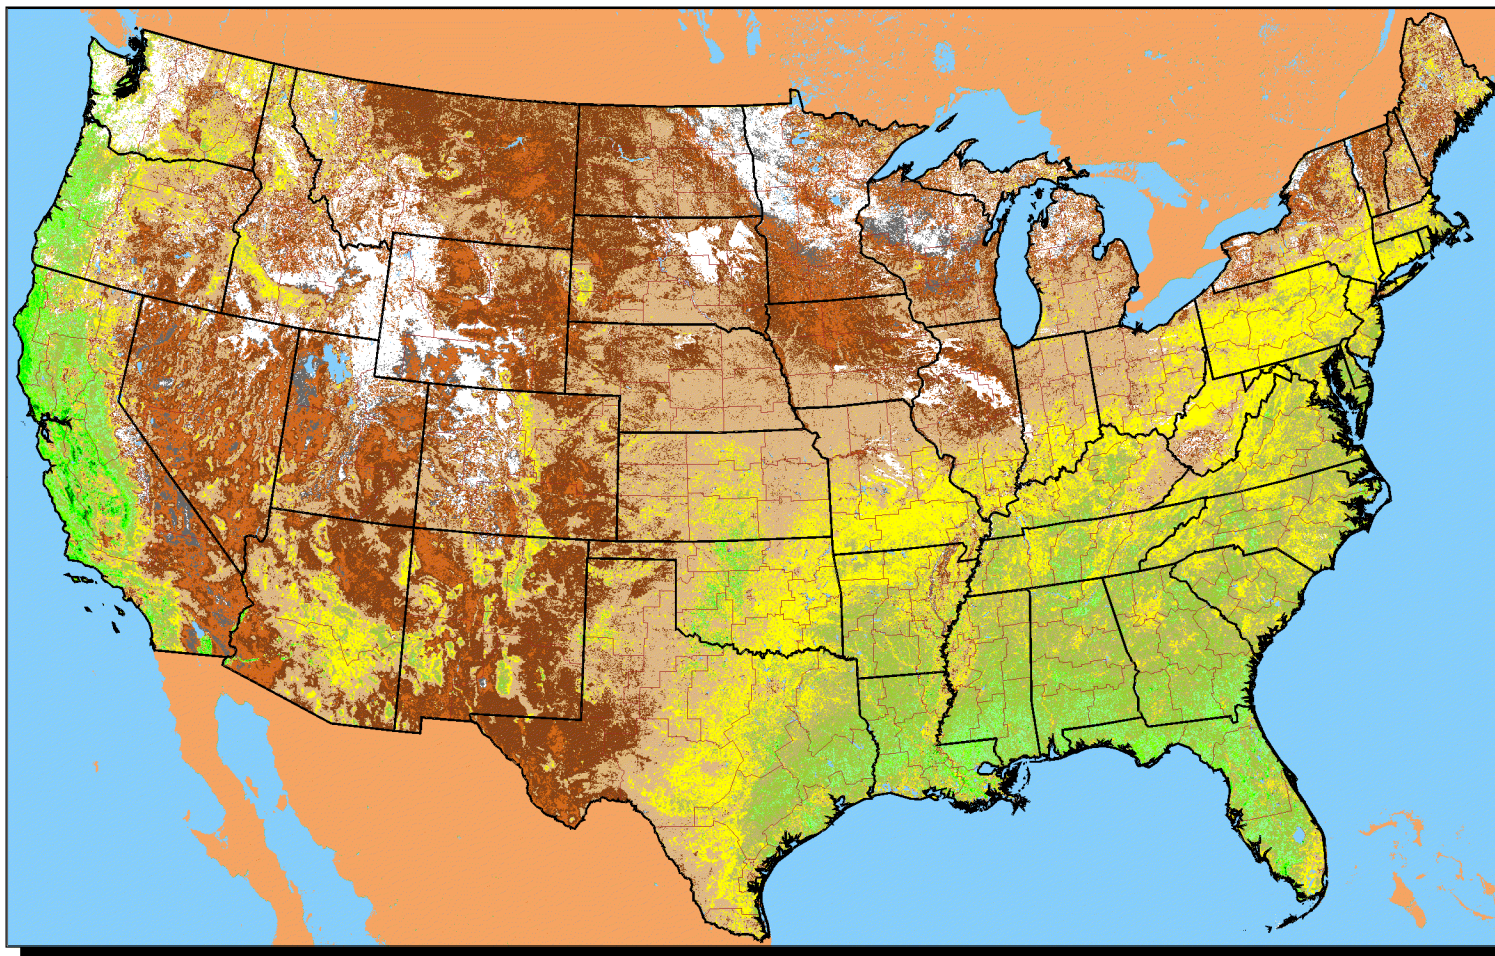

Conterminous U.S. Vegetation Condition - 2008

Period 13 (3/18 - 3/31)

No Water Vapor
Correction Applied

Vegetation Index

Agricultural Statistics Districts

1:15,000,000

Original Imagery: NOAA-17 AVHRR
Resolution: 1 Kilometer
Composite Imagery: USGS EROS Data Center
Questions email: hq_rdd_glb@nass.usda.gov

For Additional Images Please See:
<http://www.nass.usda.gov/research>
To Download Raw Images:
<http://www.nass.usda.gov/research/avhrr/scene-ftp/>

0 100 200 300 400 500 Miles