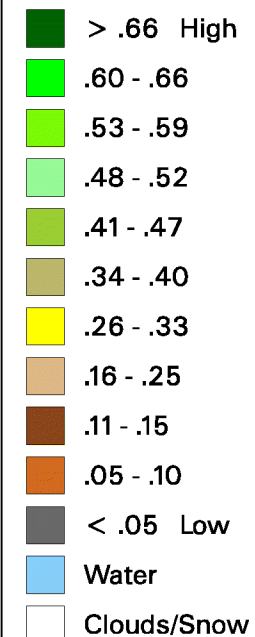

Conterminous U.S. Vegetation Condition - 2008

Period 13 (3/18 - 3/31)

No Water Vapor
Correction Applied

Vegetation Index

Agricultural Statistics Districts

1:15,000,000

Original Imagery: NOAA-17 AVHRR
Resolution: 1 Kilometer
Composite Imagery: USGS EROS Data Center
Questions email: hq_rdd_glb@nass.usda.gov

For Additional Images Please See:
<http://www.nass.usda.gov/research>
To Download Raw Images:
<http://www.nass.usda.gov/research/avhrr/scene-ftp/>

0 100 200 300 400 500 Miles