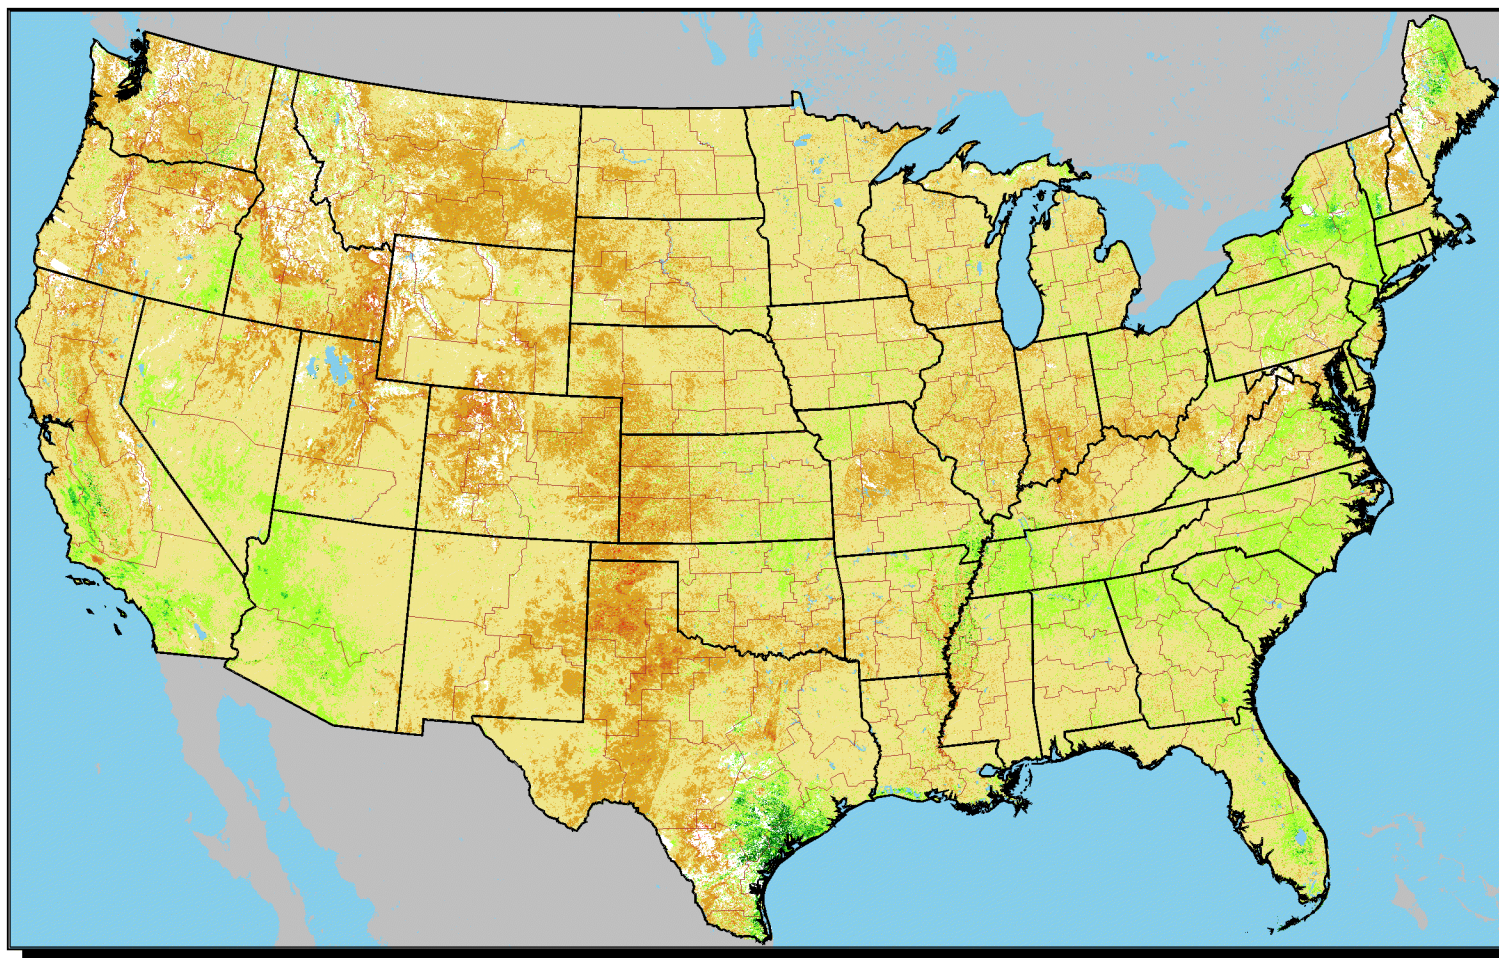

Vegetation Condition Percent Change: 2008 ÷ 2007
Period 18 (4/22 - 5/5)

**No Water Vapor
Correction Applied**

Percent Change

- < = -25%
- < = -15%
- < = -5%
- +/-
- > = +5%
- > = +15%
- > = +25%
- Clouds/Snow

Agricultural Statistics Districts

1:15,000,000

Original Imagery: NOAA-17 AVHRR
 Resolution: 1 Kilometer
 Composite Imagery: USGS EROS Data Center
 Questions email: hq_rdd_glb@nass.usda.gov

For Additional Images Please See:
<http://www.nass.usda.gov/research>
 To Download Raw Images:
<http://www.nass.usda.gov/research/avhrr/scene-ftp/>

0 100 200 300 400 500 Miles