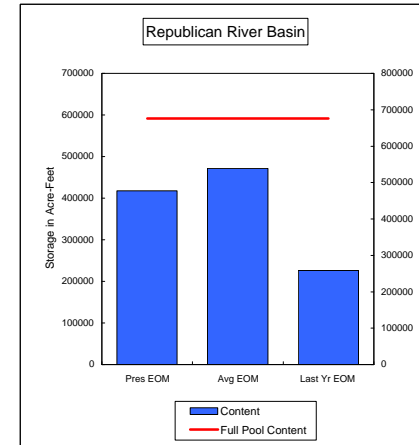

Percent of Average   **88.7%**
Percent of Last Year   **184.8%**
Percent of Full Capacity   **61.8%**