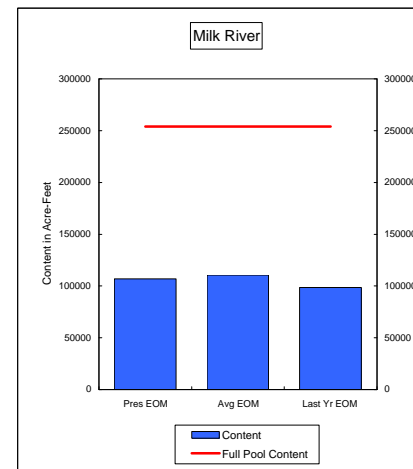

COMPARISON OF STORAGE CONTENT - PRESENT VS AVERAGE VS LAST YEAR DATA

in Acre-Feet

Data for November 30, 2007

Percent of Average 86.0%
 Percent of Last Year 95.2%
 Percent of Full Capacity 72.5%

Percent of Average 57.6%
 Percent of Last Year 104.7%
 Percent of Full Capacity 28.5%

Percent of Average 96.7%
 Percent of Last Year 108.5%
 Percent of Full Capacity 42.1%

Percent of Average 91.4%
 Percent of Last Year 110.8%
 Percent of Full Capacity 70.6%

Percent of Average 91.3%
 Percent of Last Year 107.9%
 Percent of Full Capacity 68.4%

Percent of Average 79.9%
 Percent of Last Year 121.8%
 Percent of Full Capacity 39.2%

COMPARISON OF STORAGE CONTENT - PRESENT VS AVERAGE VS LAST YEAR DATA
in Acre-Feet
Data for November 30, 2007

Percent of Average **70.2%**
Percent of Last Year **80.9%**
Percent of Full Capacity **46.9%**