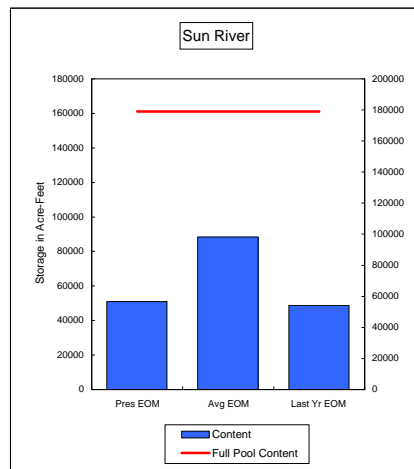

COMPARISON OF STORAGE CONTENT - PRESENT VS AVERAGE VS LAST YEAR DATA

in Acre-Feet

Data for November 30, 2007

Percent of Average 86.0%
 Percent of Last Year 95.2%
 Percent of Full Capacity 72.5%

Percent of Average 57.6%
 Percent of Last Year 104.7%
 Percent of Full Capacity 28.5%

Percent of Average 96.7%
 Percent of Last Year 108.5%
 Percent of Full Capacity 42.1%

Percent of Average 91.4%
 Percent of Last Year 110.8%
 Percent of Full Capacity 70.6%

Percent of Average 91.3%
 Percent of Last Year 107.9%
 Percent of Full Capacity 68.4%

Percent of Average 79.9%
 Percent of Last Year 121.8%
 Percent of Full Capacity 39.2%

COMPARISON OF STORAGE CONTENT - PRESENT VS AVERAGE VS LAST YEAR DATA
in Acre-Feet
Data for November 30, 2007

Percent of Average **70.2%**
Percent of Last Year **80.9%**
Percent of Full Capacity **46.9%**