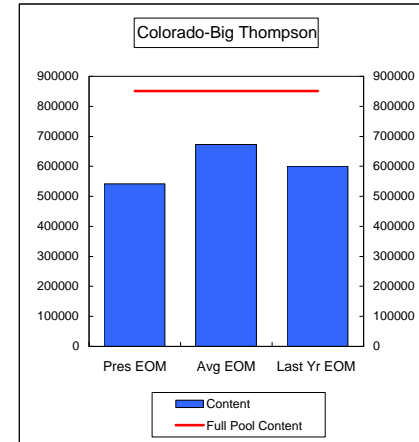

Percent of Average 79.9%
 Percent of Last Year 121.8%
 Percent of Full Capacity 39.2%

COMPARISON OF STORAGE CONTENT - PRESENT VS AVERAGE VS LAST YEAR DATA
in Acre-Feet
Data for November 30, 2007

Percent of Average **70.2%**
Percent of Last Year **80.9%**
Percent of Full Capacity **46.9%**

Percent of Average **111.7%**
Percent of Last Year **98.0%**
Percent of Full Capacity **76.6%**

Percent of Average **80.6%**
Percent of Last Year **90.3%**
Percent of Full Capacity **53.8%**

Percent of Average **106.5%**
Percent of Last Year **109.7%**
Percent of Full Capacity **74.5%**