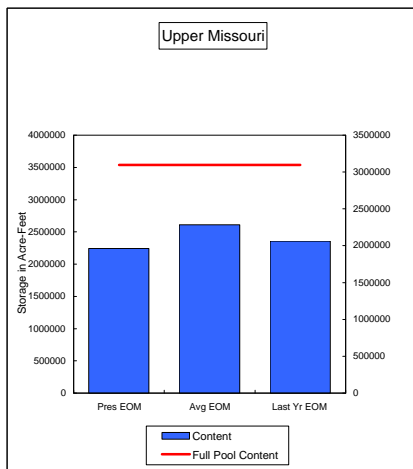

COMPARISON OF STORAGE CONTENT - PRESENT VS AVERAGE VS LAST YEAR DATA

in Acre-Feet

Data for November 30, 2007

Percent of Average 86.0%
 Percent of Last Year 95.2%
 Percent of Full Capacity 72.5%

Percent of Average 57.6%
 Percent of Last Year 104.7%
 Percent of Full Capacity 28.5%

Percent of Average 96.7%
 Percent of Last Year 108.5%
 Percent of Full Capacity 42.1%

Percent of Average 91.4%
 Percent of Last Year 110.8%
 Percent of Full Capacity 70.6%

Percent of Average 91.3%
 Percent of Last Year 107.9%
 Percent of Full Capacity 68.4%

Percent of Average 79.9%
 Percent of Last Year 121.8%
 Percent of Full Capacity 39.2%

COMPARISON OF STORAGE CONTENT - PRESENT VS AVERAGE VS LAST YEAR DATA
in Acre-Feet
Data for November 30, 2007

Percent of Average **70.2%**
Percent of Last Year **80.9%**
Percent of Full Capacity **46.9%**