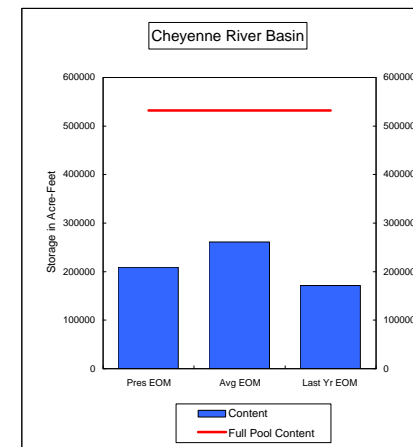

COMPARISON OF STORAGE CONTENT - PRESENT VS AVERAGE VS LAST YEAR DATA

in Acre-Feet

Data for November 30, 2007

Percent of Average 86.0%
 Percent of Last Year 95.2%
 Percent of Full Capacity 72.5%

Percent of Average 57.6%
 Percent of Last Year 104.7%
 Percent of Full Capacity 28.5%

Percent of Average 96.7%
 Percent of Last Year 108.5%
 Percent of Full Capacity 42.1%

Percent of Average 91.4%
 Percent of Last Year 110.8%
 Percent of Full Capacity 70.6%

Percent of Average 91.3%
 Percent of Last Year 107.9%
 Percent of Full Capacity 68.4%

Percent of Average 79.9%
 Percent of Last Year 121.8%
 Percent of Full Capacity 39.2%

COMPARISON OF STORAGE CONTENT - PRESENT VS AVERAGE VS LAST YEAR DATA
in Acre-Feet
Data for November 30, 2007

Percent of Average **70.2%**
Percent of Last Year **80.9%**
Percent of Full Capacity **46.9%**