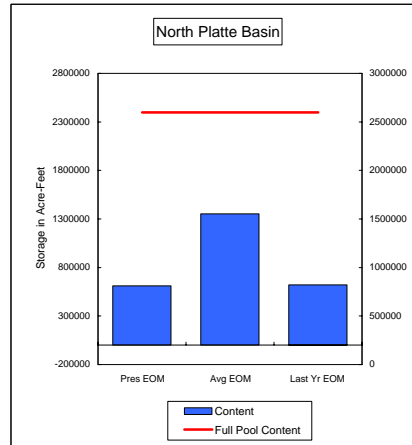

COMPARISON OF STORAGE CONTENT - PRESENT VS AVERAGE VS LAST YEAR DATA

in Acre-Feet

Data for November 30, 2007

Percent of Average 86.0%
 Percent of Last Year 95.2%
 Percent of Full Capacity 72.5%

Percent of Average 57.6%
 Percent of Last Year 104.7%
 Percent of Full Capacity 28.5%

Percent of Average 96.7%
 Percent of Last Year 108.5%
 Percent of Full Capacity 42.1%

Percent of Average 91.4%
 Percent of Last Year 110.8%
 Percent of Full Capacity 70.6%

Percent of Average 91.3%
 Percent of Last Year 107.9%
 Percent of Full Capacity 68.4%

Percent of Average 79.9%
 Percent of Last Year 121.8%
 Percent of Full Capacity 39.2%

COMPARISON OF STORAGE CONTENT - PRESENT VS AVERAGE VS LAST YEAR DATA
in Acre-Feet
Data for November 30, 2007

Percent of Average **70.2%**
Percent of Last Year **80.9%**
Percent of Full Capacity **46.9%**

Percent of Average **111.7%**
Percent of Last Year **98.0%**
Percent of Full Capacity **76.6%**

Percent of Average **80.6%**
Percent of Last Year **90.3%**
Percent of Full Capacity **53.8%**

Percent of Average **106.5%**
Percent of Last Year **109.7%**
Percent of Full Capacity **74.5%**