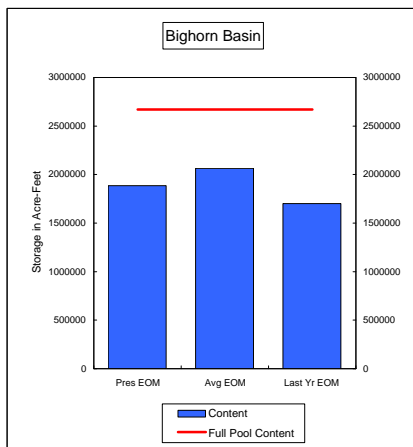

COMPARISON OF STORAGE CONTENT - PRESENT VS AVERAGE VS LAST YEAR DATA

in Acre-Feet

Data for November 30, 2007

Percent of Average 86.0%
 Percent of Last Year 95.2%
 Percent of Full Capacity 72.5%

Percent of Average 57.6%
 Percent of Last Year 104.7%
 Percent of Full Capacity 28.5%

Percent of Average 96.7%
 Percent of Last Year 108.5%
 Percent of Full Capacity 42.1%

Percent of Average 91.4%
 Percent of Last Year 110.8%
 Percent of Full Capacity 70.6%

Percent of Average 91.3%
 Percent of Last Year 107.9%
 Percent of Full Capacity 68.4%

Percent of Average 79.9%
 Percent of Last Year 121.8%
 Percent of Full Capacity 39.2%

COMPARISON OF STORAGE CONTENT - PRESENT VS AVERAGE VS LAST YEAR DATA
in Acre-Feet
Data for November 30, 2007

Percent of Average **70.2%**
Percent of Last Year **80.9%**
Percent of Full Capacity **46.9%**

Percent of Average **111.7%**
Percent of Last Year **98.0%**
Percent of Full Capacity **76.6%**

Percent of Average **80.6%**
Percent of Last Year **90.3%**
Percent of Full Capacity **53.8%**

Percent of Average **106.5%**
Percent of Last Year **109.7%**
Percent of Full Capacity **74.5%**