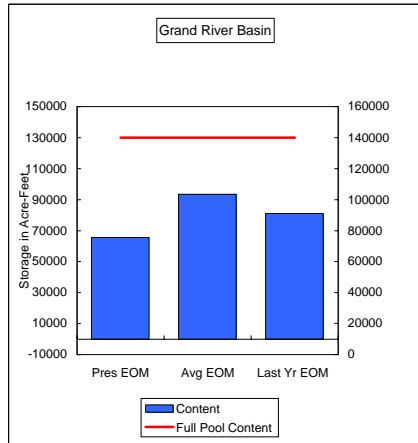

COMPARISON OF STORAGE CONTENT - PRESENT VS AVERAGE VS LAST YEAR DATA

in Acre-Feet

Data for November 30, 2007

Percent of Average 86.0%
 Percent of Last Year 95.2%
 Percent of Full Capacity 72.5%

Percent of Average 57.6%
 Percent of Last Year 104.7%
 Percent of Full Capacity 28.5%

Percent of Average 96.7%
 Percent of Last Year 108.5%
 Percent of Full Capacity 42.1%

Percent of Average 91.4%
 Percent of Last Year 110.8%
 Percent of Full Capacity 70.6%

Percent of Average 91.3%
 Percent of Last Year 107.9%
 Percent of Full Capacity 68.4%

Percent of Average 79.9%
 Percent of Last Year 121.8%
 Percent of Full Capacity 39.2%

COMPARISON OF STORAGE CONTENT - PRESENT VS AVERAGE VS LAST YEAR DATA
in Acre-Feet
Data for November 30, 2007

Percent of Average **70.2%**
Percent of Last Year **80.9%**
Percent of Full Capacity **46.9%**

Percent of Average **111.7%**
Percent of Last Year **98.0%**
Percent of Full Capacity **76.6%**

Percent of Average **80.6%**
Percent of Last Year **90.3%**
Percent of Full Capacity **53.8%**

Percent of Average **106.5%**
Percent of Last Year **109.7%**
Percent of Full Capacity **74.5%**