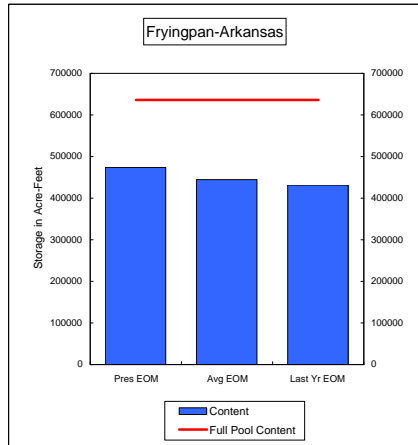

Percent of Average 96.7%
 Percent of Last Year 108.5%
 Percent of Full Capacity 42.1%

Percent of Average 91.4%
 Percent of Last Year 110.8%
 Percent of Full Capacity 70.6%

Percent of Average 91.3%
 Percent of Last Year 107.9%
 Percent of Full Capacity 68.4%

Percent of Average 79.9%
 Percent of Last Year 121.8%
 Percent of Full Capacity 39.2%

COMPARISON OF STORAGE CONTENT - PRESENT VS AVERAGE VS LAST YEAR DATA
in Acre-Feet
Data for November 30, 2007

Percent of Average **70.2%**
Percent of Last Year **80.9%**
Percent of Full Capacity **46.9%**

Percent of Average **111.7%**
Percent of Last Year **98.0%**
Percent of Full Capacity **76.6%**

Percent of Average **80.6%**
Percent of Last Year **90.3%**
Percent of Full Capacity **53.8%**

Percent of Average **106.5%**
Percent of Last Year **109.7%**
Percent of Full Capacity **74.5%**