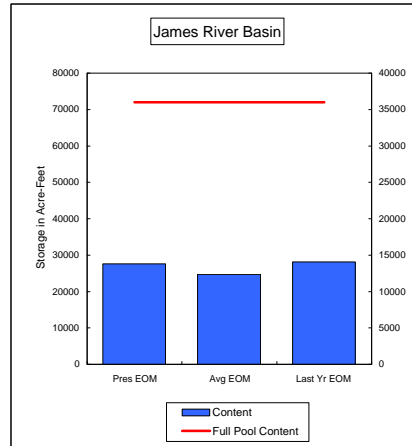

COMPARISON OF STORAGE CONTENT - PRESENT VS AVERAGE VS LAST YEAR DATA

in Acre-Feet

Data for November 30, 2007

Percent of Average 86.0%
 Percent of Last Year 95.2%
 Percent of Full Capacity 72.5%

Percent of Average 57.6%
 Percent of Last Year 104.7%
 Percent of Full Capacity 28.5%

Percent of Average 96.7%
 Percent of Last Year 108.5%
 Percent of Full Capacity 42.1%

Percent of Average 91.4%
 Percent of Last Year 110.8%
 Percent of Full Capacity 70.6%

Percent of Average 91.3%
 Percent of Last Year 107.9%
 Percent of Full Capacity 68.4%

Percent of Average 79.9%
 Percent of Last Year 121.8%
 Percent of Full Capacity 39.2%

COMPARISON OF STORAGE CONTENT - PRESENT VS AVERAGE VS LAST YEAR DATA
in Acre-Feet
Data for November 30, 2007

Percent of Average **70.2%**
Percent of Last Year **80.9%**
Percent of Full Capacity **46.9%**