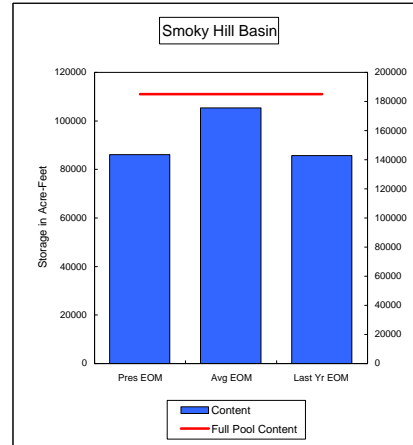

Percent of Average **111.7%**
Percent of Last Year **98.0%**
Percent of Full Capacity **76.6%**

Percent of Average **80.6%**
Percent of Last Year **90.3%**
Percent of Full Capacity **53.8%**

Percent of Average **106.5%**
Percent of Last Year **109.7%**
Percent of Full Capacity **74.5%**

Percent of Average **45.3%**
Percent of Last Year **98.8%**
Percent of Full Capacity **23.6%**

Percent of Average **88.7%**
Percent of Last Year **184.8%**
Percent of Full Capacity **61.8%**

COMPARISON OF STORAGE CONTENT - PRESENT VS AVERAGE VS LAST YEAR DATA
in Acre-Feet
Data for November 30, 2007

Percent of Average **59.8%**
Percent of Last Year **116.1%**
Percent of Full Capacity **43.5%**

Percent of Average **81.7%**
Percent of Last Year **100.5%**
Percent of Full Capacity **46.6%**

Percent of Average **90.6%**
Percent of Last Year **151.9%**
Percent of Full Capacity **63.1%**