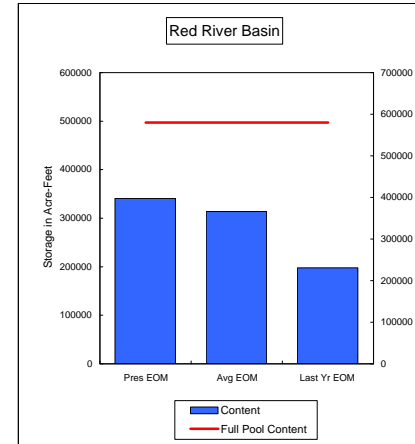

Percent of Average **45.3%**
Percent of Last Year **98.8%**
Percent of Full Capacity **23.6%**

Percent of Average **88.7%**
Percent of Last Year **184.8%**
Percent of Full Capacity **61.8%**

COMPARISON OF STORAGE CONTENT - PRESENT VS AVERAGE VS LAST YEAR DATA
in Acre-Feet
Data for November 30, 2007

Percent of Average **59.8%**
Percent of Last Year **116.1%**
Percent of Full Capacity **43.5%**

Percent of Average **81.7%**
Percent of Last Year **100.5%**
Percent of Full Capacity **46.6%**

Percent of Average **90.6%**
Percent of Last Year **151.9%**
Percent of Full Capacity **63.1%**

Percent of Average **101.3%**
Percent of Last Year **134.8%**
Percent of Full Capacity **87.9%**

Percent of Average **53.5%**
Percent of Last Year **112.8%**
Percent of Full Capacity **14.3%**

Percent of Average **108.6%**
Percent of Last Year **172.1%**
Percent of Full Capacity **58.7%**