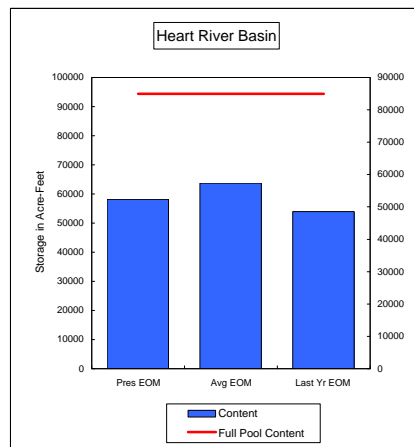

COMPARISON OF STORAGE CONTENT - PRESENT VS AVERAGE VS LAST YEAR DATA

in Acre-Feet

Data for November 30, 2007

Percent of Average 86.0%
 Percent of Last Year 95.2%
 Percent of Full Capacity 72.5%

Percent of Average 57.6%
 Percent of Last Year 104.7%
 Percent of Full Capacity 28.5%

Percent of Average 96.7%
 Percent of Last Year 108.5%
 Percent of Full Capacity 42.1%

Percent of Average 91.4%
 Percent of Last Year 110.8%
 Percent of Full Capacity 70.6%

Percent of Average 91.3%
 Percent of Last Year 107.9%
 Percent of Full Capacity 68.4%

Percent of Average 79.9%
 Percent of Last Year 121.8%
 Percent of Full Capacity 39.2%

COMPARISON OF STORAGE CONTENT - PRESENT VS AVERAGE VS LAST YEAR DATA
in Acre-Feet
Data for November 30, 2007

Percent of Average **70.2%**
Percent of Last Year **80.9%**
Percent of Full Capacity **46.9%**

Percent of Average **111.7%**
Percent of Last Year **98.0%**
Percent of Full Capacity **76.6%**

Percent of Average **80.6%**
Percent of Last Year **90.3%**
Percent of Full Capacity **53.8%**

Percent of Average **106.5%**
Percent of Last Year **109.7%**
Percent of Full Capacity **74.5%**