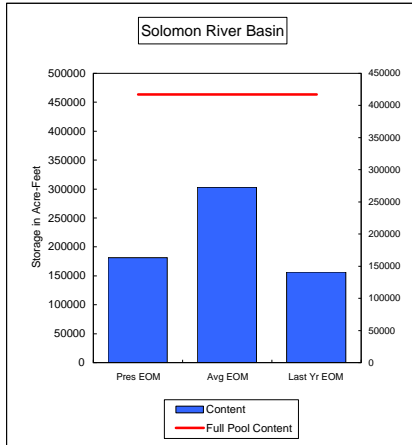

Percent of Average 79.9%
 Percent of Last Year 121.8%
 Percent of Full Capacity 39.2%

COMPARISON OF STORAGE CONTENT - PRESENT VS AVERAGE VS LAST YEAR DATA
in Acre-Feet
Data for November 30, 2007

Percent of Average **70.2%**
Percent of Last Year **80.9%**
Percent of Full Capacity **46.9%**

Percent of Average **111.7%**
Percent of Last Year **98.0%**
Percent of Full Capacity **76.6%**

Percent of Average **80.6%**
Percent of Last Year **90.3%**
Percent of Full Capacity **53.8%**

Percent of Average **106.5%**
Percent of Last Year **109.7%**
Percent of Full Capacity **74.5%**

Percent of Average **45.3%**
Percent of Last Year **98.8%**
Percent of Full Capacity **23.6%**

Percent of Average **88.7%**
Percent of Last Year **184.8%**
Percent of Full Capacity **61.8%**

COMPARISON OF STORAGE CONTENT - PRESENT VS AVERAGE VS LAST YEAR DATA
in Acre-Feet
Data for November 30, 2007