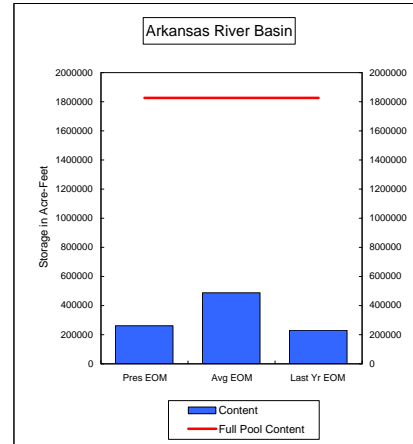

Percent of Average **45.3%**
Percent of Last Year **98.8%**
Percent of Full Capacity **23.6%**

Percent of Average **88.7%**
Percent of Last Year **184.8%**
Percent of Full Capacity **61.8%**

COMPARISON OF STORAGE CONTENT - PRESENT VS AVERAGE VS LAST YEAR DATA
in Acre-Feet
Data for November 30, 2007

Percent of Average **59.8%**
Percent of Last Year **116.1%**
Percent of Full Capacity **43.5%**

Percent of Average **81.7%**
Percent of Last Year **100.5%**
Percent of Full Capacity **46.6%**

Percent of Average **90.6%**
Percent of Last Year **151.9%**
Percent of Full Capacity **63.1%**

Percent of Average **101.3%**
Percent of Last Year **134.8%**
Percent of Full Capacity **87.9%**

Percent of Average **53.5%**
Percent of Last Year **112.8%**
Percent of Full Capacity **14.3%**

Percent of Average **108.6%**
Percent of Last Year **172.1%**
Percent of Full Capacity **58.7%**