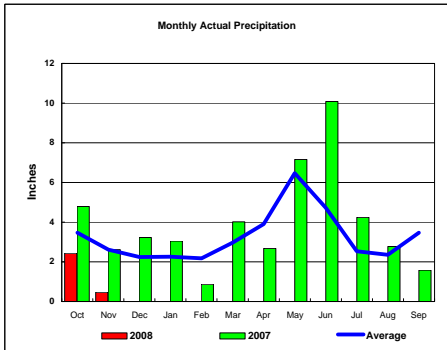

BASIN PRECIPITATION - ACTUAL MONTHLY vs AVERAGE MONTHLY TOTALS
Data for the month of November 2007

Red River Basin

Total Actual Precipitation thru Nov (Inch.) - 2.89