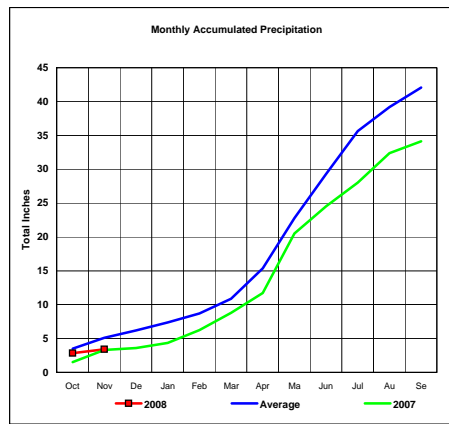

Total Average Precipitation thru Nov (Inch.) - 1.85
 Percent of Average for November - 123.48%

BASIN PRECIPITATION - ACTUAL MONTHLY vs AVERAGE MONTHLY TOTALS
Data for the month of November 2007

Heart River Basin

Total Actual Precipitation thru Nov (Inch.) - 0.40

Total Average Precipitation thru Nov (Inch.) - 1.85
Percent of Average for November - 21.68%

Cheyenne River Basin

Total Actual Precipitation thru Nov (Inch.) - 3.39

Total Average Precipitation thru Nov (Inch.) - 5.09
Percent of Average for November - 66.55%

Grand River Basin

Total Actual Precipitation thru Nov (Inch.) - 2.16

Total Average Precipitation thru Nov (Inch.) - 3.92
Percent of Average for November - 55.10%