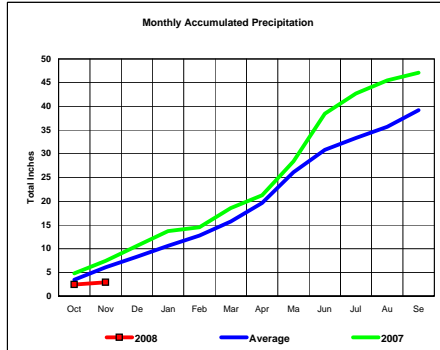

Total Average Precipitation thru Nov (Inch.) - 6.08
Percent of Average for November - 47.51%