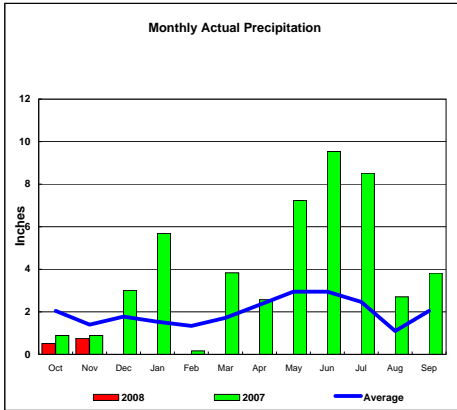

Total Average Precipitation thru Nov (Inch.) - 4.05
 Percent of Average for November - 57.12%

BASIN PRECIPITATION - ACTUAL MONTHLY vs AVERAGE MONTHLY TOTALS
Data for the month of November 2007

Red River Basin

Total Actual Precipitation thru Nov (Inch.) - 2.89

Total Average Precipitation thru Nov (Inch.) - 6.08
Percent of Average for November - 47.51%

Nueces River Basin

Total Actual Precipitation thru Nov (Inch.) - 1.26