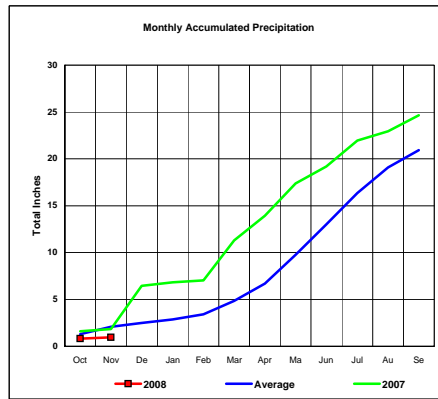

Total Average Precipitation thru Nov (Inch.) - 1.92
 Percent of Average for November - 73.53%

BASIN PRECIPITATION - ACTUAL MONTHLY vs AVERAGE MONTHLY TOTALS
Data for the month of November 2007

Republican River Basin

Total Actual Precipitation thru Nov (Inch.) - 1.52

Total Average Precipitation thru Nov (Inch.) - 2.22
 Percent of Average for November - 68.56%

Solomon River Basin

Total Actual Precipitation thru Nov (Inch.) - 2.39

Total Average Precipitation thru Nov (Inch.) - 2.71
 Percent of Average for November - 88.31%

Smoky Hill River Basin

Total Actual Precipitation thru Nov (Inch.) - 0.97

Total Average Precipitation thru Nov (Inch.) - 2.09
 Percent of Average for November - 46.41%