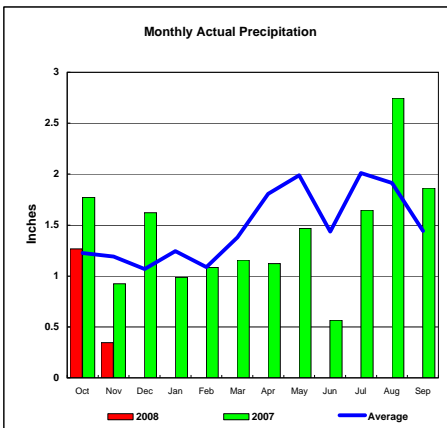

Total Average Precipitation thru Nov (Inch.) - 5.09
Percent of Average for November - 66.55%

Grand River Basin

Total Actual Precipitation thru Nov (Inch.) - 2.16

Total Average Precipitation thru Nov (Inch.) - 3.92
Percent of Average for November - 55.10%

BASIN PRECIPITATION - ACTUAL MONTHLY vs AVERAGE MONTHLY TOTALS
Data for the month of November 2007

James River Basin

Total Actual Precipitation thru Nov (Inch.) - 2.23

Total Average Precipitation thru Nov (Inch.) - 2.11
 Percent of Average for November - 105.69%

Colorado-Big Thompson Project

Total Actual Precipitation thru Nov (Inch.) - 1.61

Total Average Precipitation thru Nov (Inch.) - 2.42
 Percent of Average for November - 66.67%

Fryingpan-Arkansas Project

Total Actual Precipitation thru Nov (Inch.) - 1.41