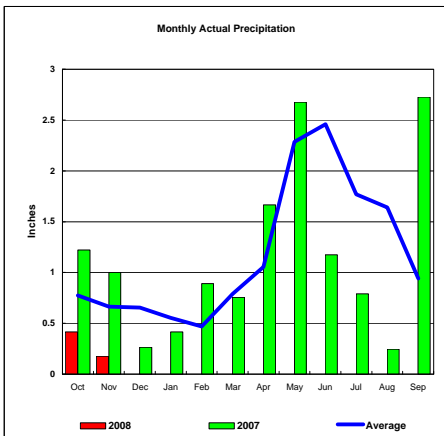

BASIN PRECIPITATION - ACTUAL MONTHLY vs AVERAGE MONTHLY TOTALS
 Data for the month of November 2007

Upper Missouri River Basin

Total Actual Precipitation thru Nov (Inch.) - 1.22

Total Average Precipitation thru Nov (Inch.) - 1.31
 Percent of Average for November - 93.14%

Milk River Basin

Total Actual Precipitation thru Nov (Inch.) - 0.59

Total Average Precipitation thru Nov (Inch.) - 1.44
 Percent of Average for November - 40.97%

Bighorn River Basin

Total Actual Precipitation thru Nov (Inch.) - 2.29