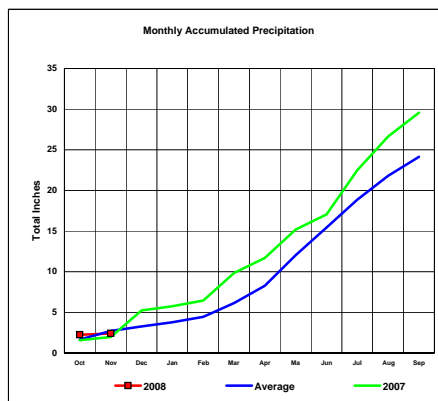

Total Actual Precipitation thru Nov (Inch.) - 1.52

Total Average Precipitation thru Nov (Inch.) - 2.22
 Percent of Average for November - 68.56%

Solomon River Basin

Total Actual Precipitation thru Nov (Inch.) - 2.39

Total Average Precipitation thru Nov (Inch.) - 2.71
 Percent of Average for November - 88.31%

Smoky Hill River Basin

Total Actual Precipitation thru Nov (Inch.) - 0.97

Total Average Precipitation thru Nov (Inch.) - 2.09
 Percent of Average for November - 46.41%