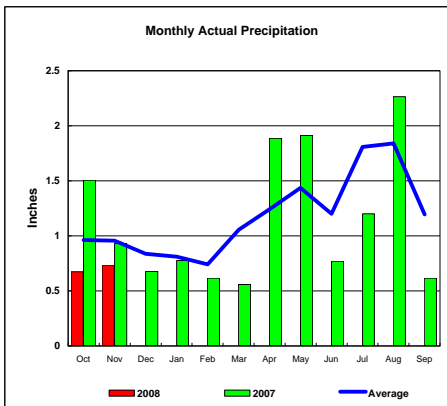

Total Average Precipitation thru Nov (Inch.) - 5.09
Percent of Average for November - 66.55%

Grand River Basin

Total Actual Precipitation thru Nov (Inch.) - 2.16

Total Average Precipitation thru Nov (Inch.) - 3.92
Percent of Average for November - 55.10%

BASIN PRECIPITATION - ACTUAL MONTHLY vs AVERAGE MONTHLY TOTALS
Data for the month of November 2007

James River Basin

Total Actual Precipitation thru Nov (Inch.) - 2.23

Total Average Precipitation thru Nov (Inch.) - 2.11
 Percent of Average for November - 105.69%

Colorado-Big Thompson Project

Total Actual Precipitation thru Nov (Inch.) - 1.61

Total Average Precipitation thru Nov (Inch.) - 2.42
 Percent of Average for November - 66.67%

Fryingpan-Arkansas Project

Total Actual Precipitation thru Nov (Inch.) - 1.41