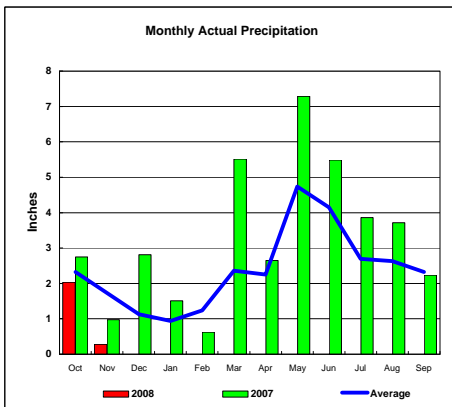

BASIN PRECIPITATION - ACTUAL MONTHLY vs AVERAGE MONTHLY TOTALS
Data for the month of November 2007

Niobrara River Basin

Total Actual Precipitation thru Nov (Inch.) - 2.36

Total Average Precipitation thru Nov (Inch.) - 1.63
 Percent of Average for November - 144.92%

Lower Platte River Basin

Total Actual Precipitation thru Nov (Inch.) - 3.99

Total Average Precipitation thru Nov (Inch.) - 2.63
 Percent of Average for November - 151.71%

Arkansas River Basin

Total Actual Precipitation thru Nov (Inch.) - 2.31