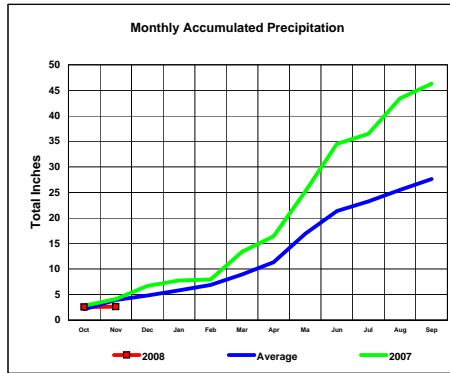

Total Average Precipitation thru Nov (Inch.) - 3.94
Percent of Average for November - 66.84%