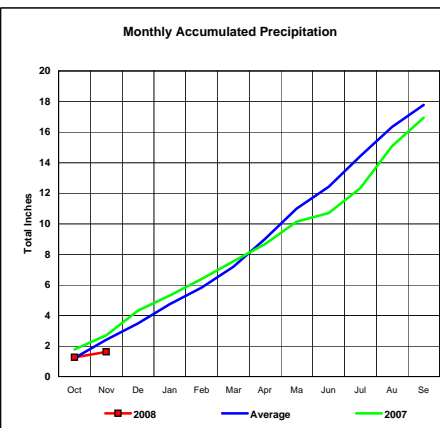

Colorado-Big Thompson Project

Total Actual Precipitation thru Nov (Inch.) - 1.61

Total Average Precipitation thru Nov (Inch.) - 2.42
Percent of Average for November - 66.67%