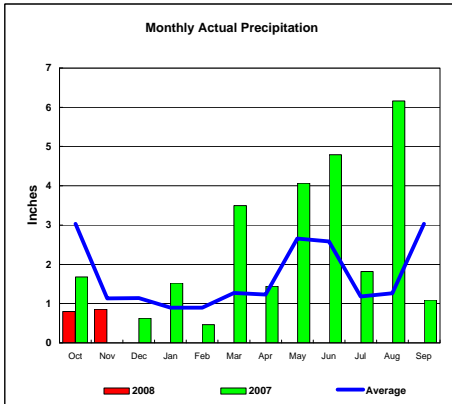

Colorado River Basin

Total Actual Precipitation thru Nov (Inch.) - 1.65