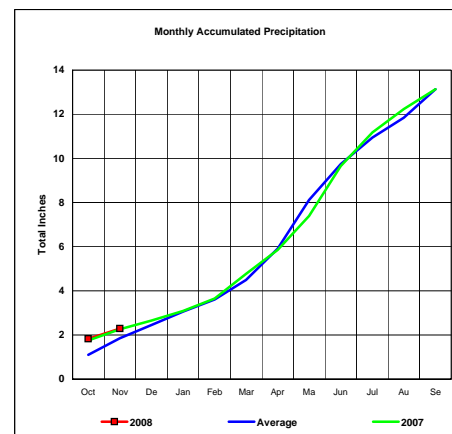

Milk River Basin

Total Actual Precipitation thru Nov (Inch.) - 0.59

Total Average Precipitation thru Nov (Inch.) - 1.44
 Percent of Average for November - 40.97%

Bighorn River Basin

Total Actual Precipitation thru Nov (Inch.) - 2.29

Total Average Precipitation thru Nov (Inch.) - 1.85
 Percent of Average for November - 123.48%

BASIN PRECIPITATION - ACTUAL MONTHLY vs AVERAGE MONTHLY TOTALS
Data for the month of November 2007

Heart River Basin