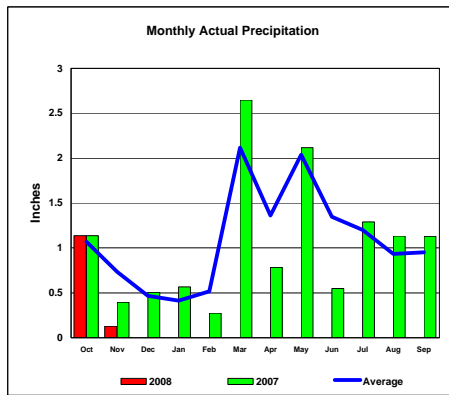

North Platte River Basin

Total Actual Precipitation thru Nov (Inch.) - 1.27