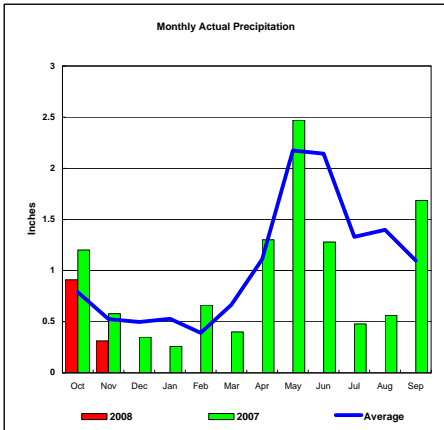

BASIN PRECIPITATION - ACTUAL MONTHLY vs AVERAGE MONTHLY TOTALS
 Data for the month of November 2007

Upper Missouri River Basin

Total Actual Precipitation thru Nov (Inch.) - 1.22

Total Average Precipitation thru Nov (Inch.) - 1.31
 Percent of Average for November - 93.14%

Milk River Basin

Total Actual Precipitation thru Nov (Inch.) - 0.59

Total Average Precipitation thru Nov (Inch.) - 1.44
 Percent of Average for November - 40.97%

Bighorn River Basin

Total Actual Precipitation thru Nov (Inch.) - 2.29