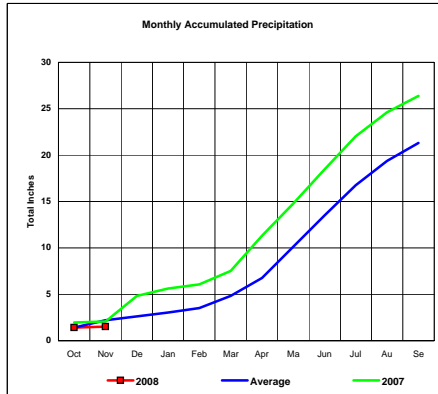

Total Average Precipitation thru Nov (Inch.) - 2.22
Percent of Average for November - 68.56%