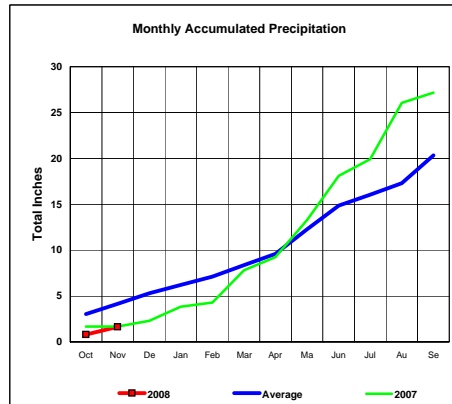

Total Average Precipitation thru Nov (Inch.) - 4.17
Percent of Average for November - 39.62%