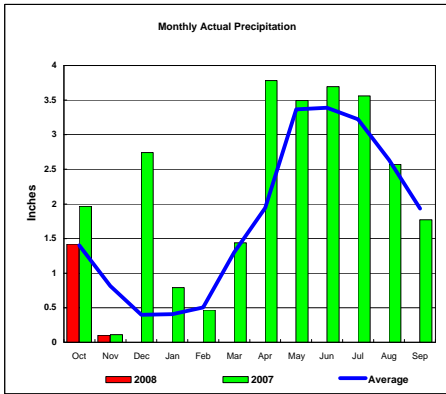

BASIN PRECIPITATION - ACTUAL MONTHLY vs AVERAGE MONTHLY TOTALS
Data for the month of November 2007

James River Basin

Total Actual Precipitation thru Nov (Inch.) - 2.23

Total Average Precipitation thru Nov (Inch.) - 2.11
 Percent of Average for November - 105.69%

Colorado-Big Thompson Project

Total Actual Precipitation thru Nov (Inch.) - 1.61

Total Average Precipitation thru Nov (Inch.) - 2.42
 Percent of Average for November - 66.67%

Fryingpan-Arkansas Project

Total Actual Precipitation thru Nov (Inch.) - 1.41

Total Average Precipitation thru Nov (Inch.) - 1.92
 Percent of Average for November - 73.53%

BASIN PRECIPITATION - ACTUAL MONTHLY vs AVERAGE MONTHLY TOTALS
Data for the month of November 2007

Republican River Basin