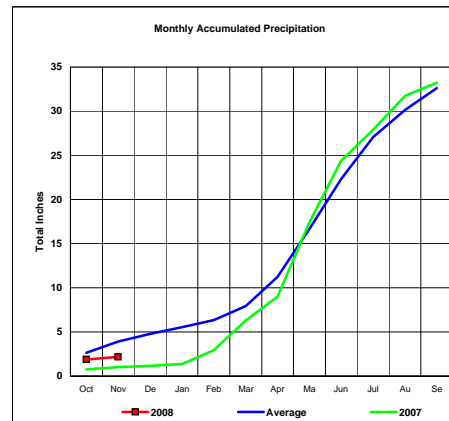

Total Average Precipitation thru Nov (Inch.) - 1.85
 Percent of Average for November - 123.48%

BASIN PRECIPITATION - ACTUAL MONTHLY vs AVERAGE MONTHLY TOTALS
Data for the month of November 2007

Heart River Basin

Total Actual Precipitation thru Nov (Inch.) - 0.40

Total Average Precipitation thru Nov (Inch.) - 1.85
Percent of Average for November - 21.68%

Cheyenne River Basin

Total Actual Precipitation thru Nov (Inch.) - 3.39

Total Average Precipitation thru Nov (Inch.) - 5.09
Percent of Average for November - 66.55%

Grand River Basin

Total Actual Precipitation thru Nov (Inch.) - 2.16

Total Average Precipitation thru Nov (Inch.) - 3.92
Percent of Average for November - 55.10%