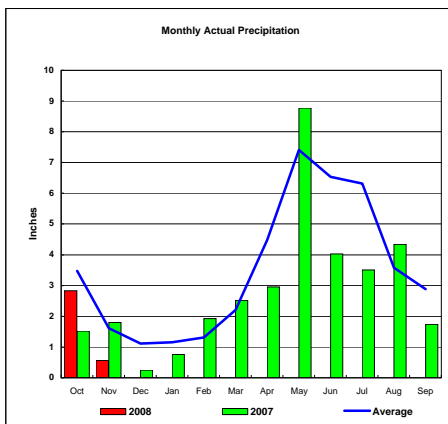

Milk River Basin

Total Actual Precipitation thru Nov (Inch.) - 0.59

Total Average Precipitation thru Nov (Inch.) - 1.44
 Percent of Average for November - 40.97%

Bighorn River Basin

Total Actual Precipitation thru Nov (Inch.) - 2.29

Total Average Precipitation thru Nov (Inch.) - 1.85
 Percent of Average for November - 123.48%

BASIN PRECIPITATION - ACTUAL MONTHLY vs AVERAGE MONTHLY TOTALS
Data for the month of November 2007

Heart River Basin

Total Actual Precipitation thru Nov (Inch.) - 0.40

Total Average Precipitation thru Nov (Inch.) - 1.85
Percent of Average for November - 21.68%

Cheyenne River Basin

Total Actual Precipitation thru Nov (Inch.) - 3.39