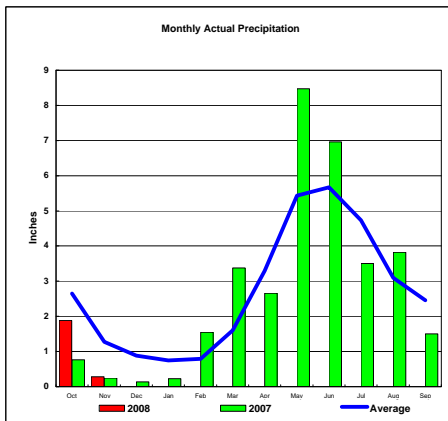

Total Average Precipitation thru Nov (Inch.) - 1.85
 Percent of Average for November - 123.48%

BASIN PRECIPITATION - ACTUAL MONTHLY vs AVERAGE MONTHLY TOTALS
Data for the month of November 2007

Heart River Basin

Total Actual Precipitation thru Nov (Inch.) - 0.40

Total Average Precipitation thru Nov (Inch.) - 1.85
Percent of Average for November - 21.68%

Cheyenne River Basin

Total Actual Precipitation thru Nov (Inch.) - 3.39

Total Average Precipitation thru Nov (Inch.) - 5.09
Percent of Average for November - 66.55%

Grand River Basin

Total Actual Precipitation thru Nov (Inch.) - 2.16

Total Average Precipitation thru Nov (Inch.) - 3.92
Percent of Average for November - 55.10%