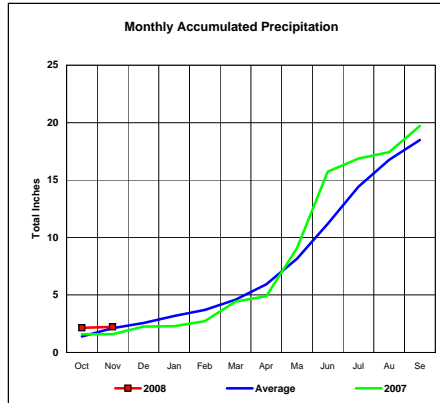

Total Actual Precipitation thru Nov (Inch.) - 0.40

Total Average Precipitation thru Nov (Inch.) - 1.85
Percent of Average for November - 21.68%

Cheyenne River Basin

Total Actual Precipitation thru Nov (Inch.) - 3.39

Total Average Precipitation thru Nov (Inch.) - 5.09
Percent of Average for November - 66.55%

Grand River Basin

Total Actual Precipitation thru Nov (Inch.) - 2.16

Total Average Precipitation thru Nov (Inch.) - 3.92
Percent of Average for November - 55.10%

BASIN PRECIPITATION - ACTUAL MONTHLY vs AVERAGE MONTHLY TOTALS
Data for the month of November 2007

James River Basin

Total Actual Precipitation thru Nov (Inch.) - 2.23

Total Average Precipitation thru Nov (Inch.) - 2.11
 Percent of Average for November - 105.69%