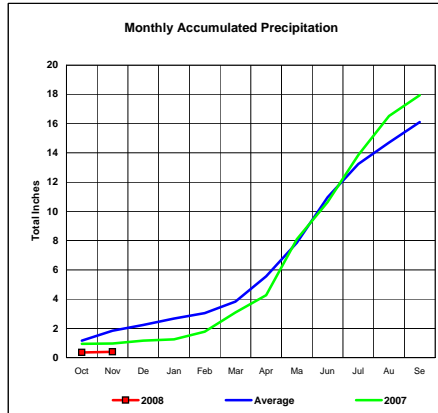

Total Average Precipitation thru Nov (Inch.) - 1.85
Percent of Average for November - 21.68%