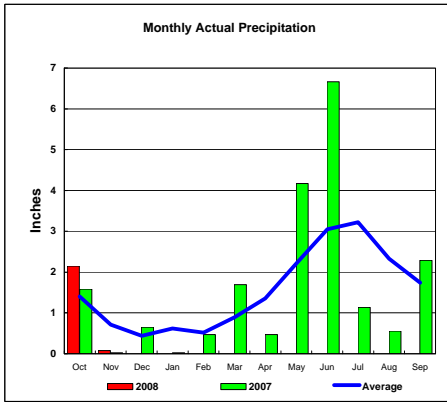

Total Actual Precipitation thru Nov (Inch.) - 0.40

Total Average Precipitation thru Nov (Inch.) - 1.85
Percent of Average for November - 21.68%

Cheyenne River Basin

Total Actual Precipitation thru Nov (Inch.) - 3.39

Total Average Precipitation thru Nov (Inch.) - 5.09
Percent of Average for November - 66.55%

Grand River Basin

Total Actual Precipitation thru Nov (Inch.) - 2.16

Total Average Precipitation thru Nov (Inch.) - 3.92
Percent of Average for November - 55.10%

BASIN PRECIPITATION - ACTUAL MONTHLY vs AVERAGE MONTHLY TOTALS
Data for the month of November 2007

James River Basin

Total Actual Precipitation thru Nov (Inch.) - 2.23

Total Average Precipitation thru Nov (Inch.) - 2.11
 Percent of Average for November - 105.69%