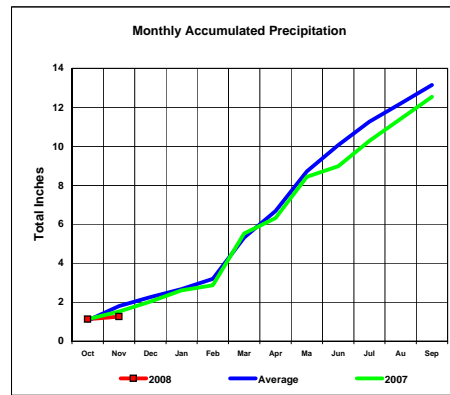

Total Average Precipitation thru Nov (Inch.) - 1.80
Percent of Average for November - 70.28%