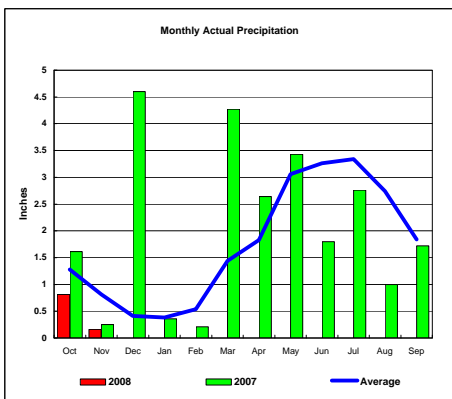

Total Average Precipitation thru Nov (Inch.) - 1.92
 Percent of Average for November - 73.53%

BASIN PRECIPITATION - ACTUAL MONTHLY vs AVERAGE MONTHLY TOTALS
Data for the month of November 2007

Republican River Basin

Total Actual Precipitation thru Nov (Inch.) - 1.52

Total Average Precipitation thru Nov (Inch.) - 2.22
 Percent of Average for November - 68.56%

Solomon River Basin

Total Actual Precipitation thru Nov (Inch.) - 2.39

Total Average Precipitation thru Nov (Inch.) - 2.71
 Percent of Average for November - 88.31%

Smoky Hill River Basin

Total Actual Precipitation thru Nov (Inch.) - 0.97

Total Average Precipitation thru Nov (Inch.) - 2.09
 Percent of Average for November - 46.41%