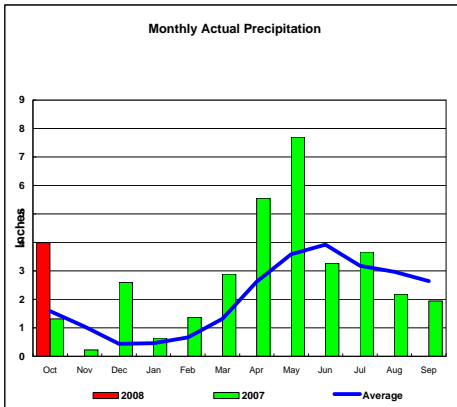

Lower Platte River Basin

Total Actual Precipitation thru Nov (Inch.) - 3.99