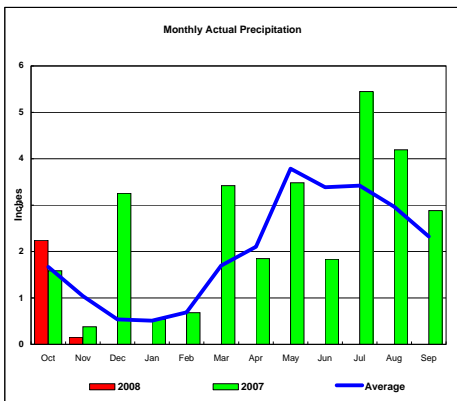

Total Average Precipitation thru Nov (Inch.) - 1.92
 Percent of Average for November - 73.53%

BASIN PRECIPITATION - ACTUAL MONTHLY vs AVERAGE MONTHLY TOTALS
Data for the month of November 2007

Republican River Basin

Total Actual Precipitation thru Nov (Inch.) - 1.52

Total Average Precipitation thru Nov (Inch.) - 2.22
 Percent of Average for November - 68.56%

Solomon River Basin

Total Actual Precipitation thru Nov (Inch.) - 2.39