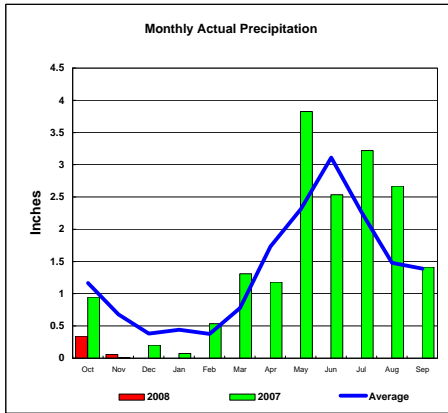

Milk River Basin

Total Actual Precipitation thru Nov (Inch.) - 0.59

Total Average Precipitation thru Nov (Inch.) - 1.44
 Percent of Average for November - 40.97%

Bighorn River Basin

Total Actual Precipitation thru Nov (Inch.) - 2.29

Total Average Precipitation thru Nov (Inch.) - 1.85
 Percent of Average for November - 123.48%

BASIN PRECIPITATION - ACTUAL MONTHLY vs AVERAGE MONTHLY TOTALS
Data for the month of November 2007

Heart River Basin