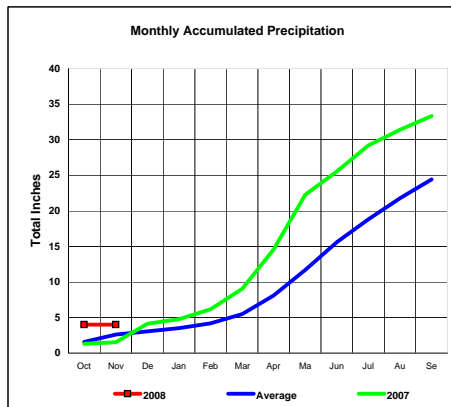

Total Average Precipitation thru Nov (Inch.) - 2.63
Percent of Average for November - 151.71%