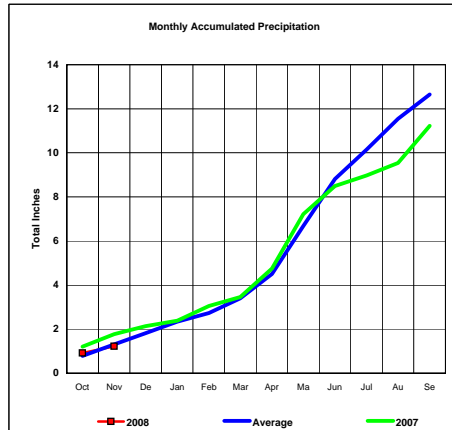

BASIN PRECIPITATION - ACTUAL MONTHLY vs AVERAGE MONTHLY TOTALS
 Data for the month of November 2007

Upper Missouri River Basin

Total Actual Precipitation thru Nov (Inch.) - 1.22

Total Average Precipitation thru Nov (Inch.) - 1.31
 Percent of Average for November - 93.14%

Milk River Basin

Total Actual Precipitation thru Nov (Inch.) - 0.59

Total Average Precipitation thru Nov (Inch.) - 1.44
 Percent of Average for November - 40.97%

Bighorn River Basin

Total Actual Precipitation thru Nov (Inch.) - 2.29