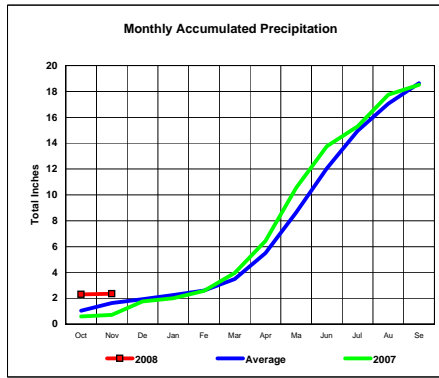

Total Actual Precipitation thru Nov (Inch.) - 1.52

Total Average Precipitation thru Nov (Inch.) - 2.22
 Percent of Average for November - 68.56%

Solomon River Basin

Total Actual Precipitation thru Nov (Inch.) - 2.39

Total Average Precipitation thru Nov (Inch.) - 2.71
 Percent of Average for November - 88.31%

Smoky Hill River Basin

Total Actual Precipitation thru Nov (Inch.) - 0.97

Total Average Precipitation thru Nov (Inch.) - 2.09
 Percent of Average for November - 46.41%

BASIN PRECIPITATION - ACTUAL MONTHLY vs AVERAGE MONTHLY TOTALS
Data for the month of November 2007

Niobrara River Basin

Total Actual Precipitation thru Nov (Inch.) - 2.36

Total Average Precipitation thru Nov (Inch.) - 1.63
 Percent of Average for November - 144.92%