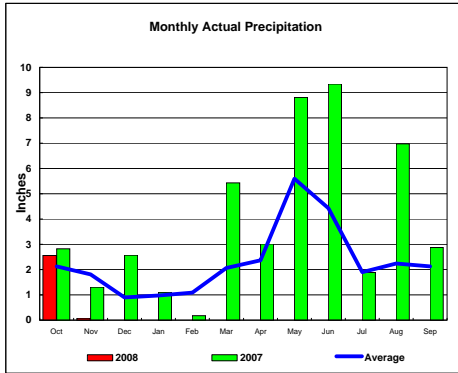

BASIN PRECIPITATION - ACTUAL MONTHLY vs AVERAGE MONTHLY TOTALS
Data for the month of November 2007

Washita River Basin

Total Actual Precipitation thru Nov (Inch.) - 2.63