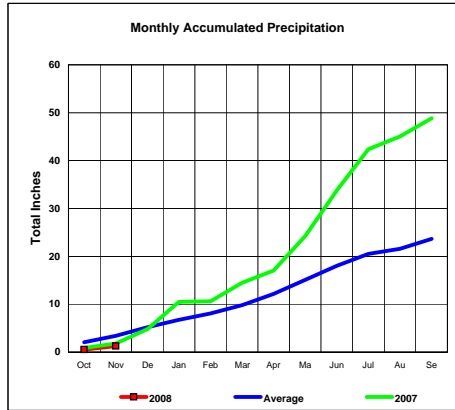

Total Actual Precipitation thru Nov (Inch.) - 2.89

Total Average Precipitation thru Nov (Inch.) - 6.08
Percent of Average for November - 47.51%

Nueces River Basin

Total Actual Precipitation thru Nov (Inch.) - 1.26