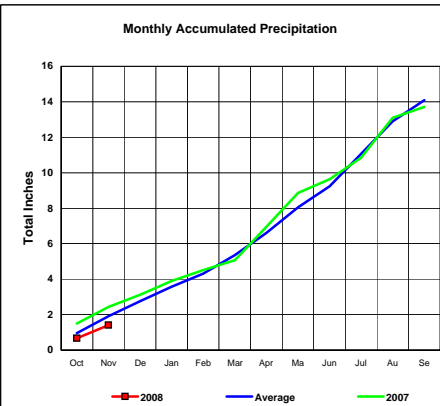

Fryingpan-Arkansas Project

Total Actual Precipitation thru Nov (Inch.) - 1.41

Total Average Precipitation thru Nov (Inch.) - 1.92
Percent of Average for November - 73.53%