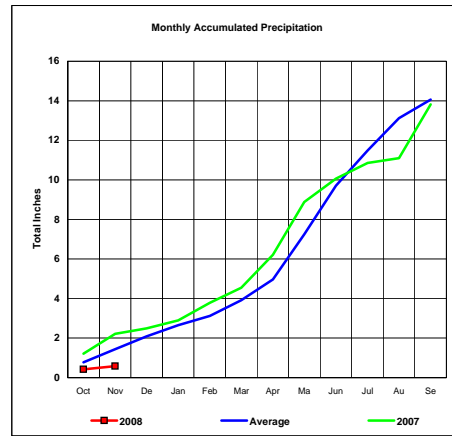

BASIN PRECIPITATION - ACTUAL MONTHLY vs AVERAGE MONTHLY TOTALS
 Data for the month of November 2007

Upper Missouri River Basin

Total Actual Precipitation thru Nov (Inch.) - 1.22

Total Average Precipitation thru Nov (Inch.) - 1.31
 Percent of Average for November - 93.14%

Milk River Basin

Total Actual Precipitation thru Nov (Inch.) - 0.59

Total Average Precipitation thru Nov (Inch.) - 1.44
 Percent of Average for November - 40.97%

Bighorn River Basin

Total Actual Precipitation thru Nov (Inch.) - 2.29

Total Average Precipitation thru Nov (Inch.) - 1.85
 Percent of Average for November - 123.48%

BASIN PRECIPITATION - ACTUAL MONTHLY vs AVERAGE MONTHLY TOTALS
Data for the month of November 2007

Heart River Basin