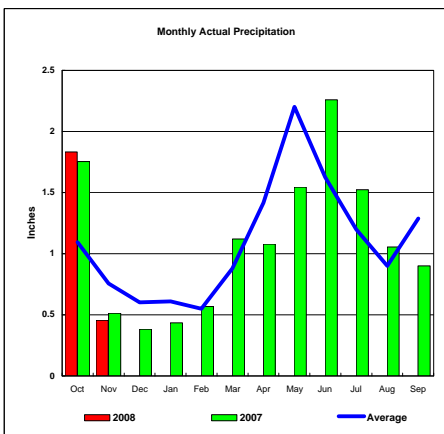

Milk River Basin

Total Actual Precipitation thru Nov (Inch.) - 0.59

Total Average Precipitation thru Nov (Inch.) - 1.44
 Percent of Average for November - 40.97%

Bighorn River Basin

Total Actual Precipitation thru Nov (Inch.) - 2.29

Total Average Precipitation thru Nov (Inch.) - 1.85
 Percent of Average for November - 123.48%

BASIN PRECIPITATION - ACTUAL MONTHLY vs AVERAGE MONTHLY TOTALS
Data for the month of November 2007

Heart River Basin