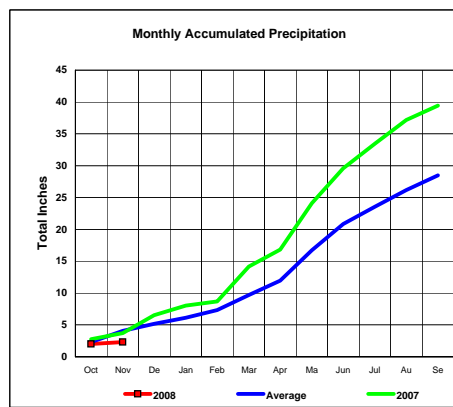

BASIN PRECIPITATION - ACTUAL MONTHLY vs AVERAGE MONTHLY TOTALS
Data for the month of November 2007

Niobrara River Basin

Total Actual Precipitation thru Nov (Inch.) - 2.36

Total Average Precipitation thru Nov (Inch.) - 1.63
 Percent of Average for November - 144.92%

Lower Platte River Basin

Total Actual Precipitation thru Nov (Inch.) - 3.99

Total Average Precipitation thru Nov (Inch.) - 2.63
 Percent of Average for November - 151.71%

Arkansas River Basin

Total Actual Precipitation thru Nov (Inch.) - 2.31