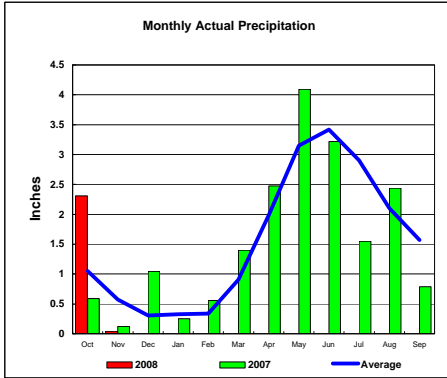

Total Actual Precipitation thru Nov (Inch.) - 1.52

Total Average Precipitation thru Nov (Inch.) - 2.22
 Percent of Average for November - 68.56%

Solomon River Basin

Total Actual Precipitation thru Nov (Inch.) - 2.39

Total Average Precipitation thru Nov (Inch.) - 2.71
 Percent of Average for November - 88.31%

Smoky Hill River Basin

Total Actual Precipitation thru Nov (Inch.) - 0.97

Total Average Precipitation thru Nov (Inch.) - 2.09
 Percent of Average for November - 46.41%

BASIN PRECIPITATION - ACTUAL MONTHLY vs AVERAGE MONTHLY TOTALS
Data for the month of November 2007

Niobrara River Basin

Total Actual Precipitation thru Nov (Inch.) - 2.36

Total Average Precipitation thru Nov (Inch.) - 1.63
 Percent of Average for November - 144.92%