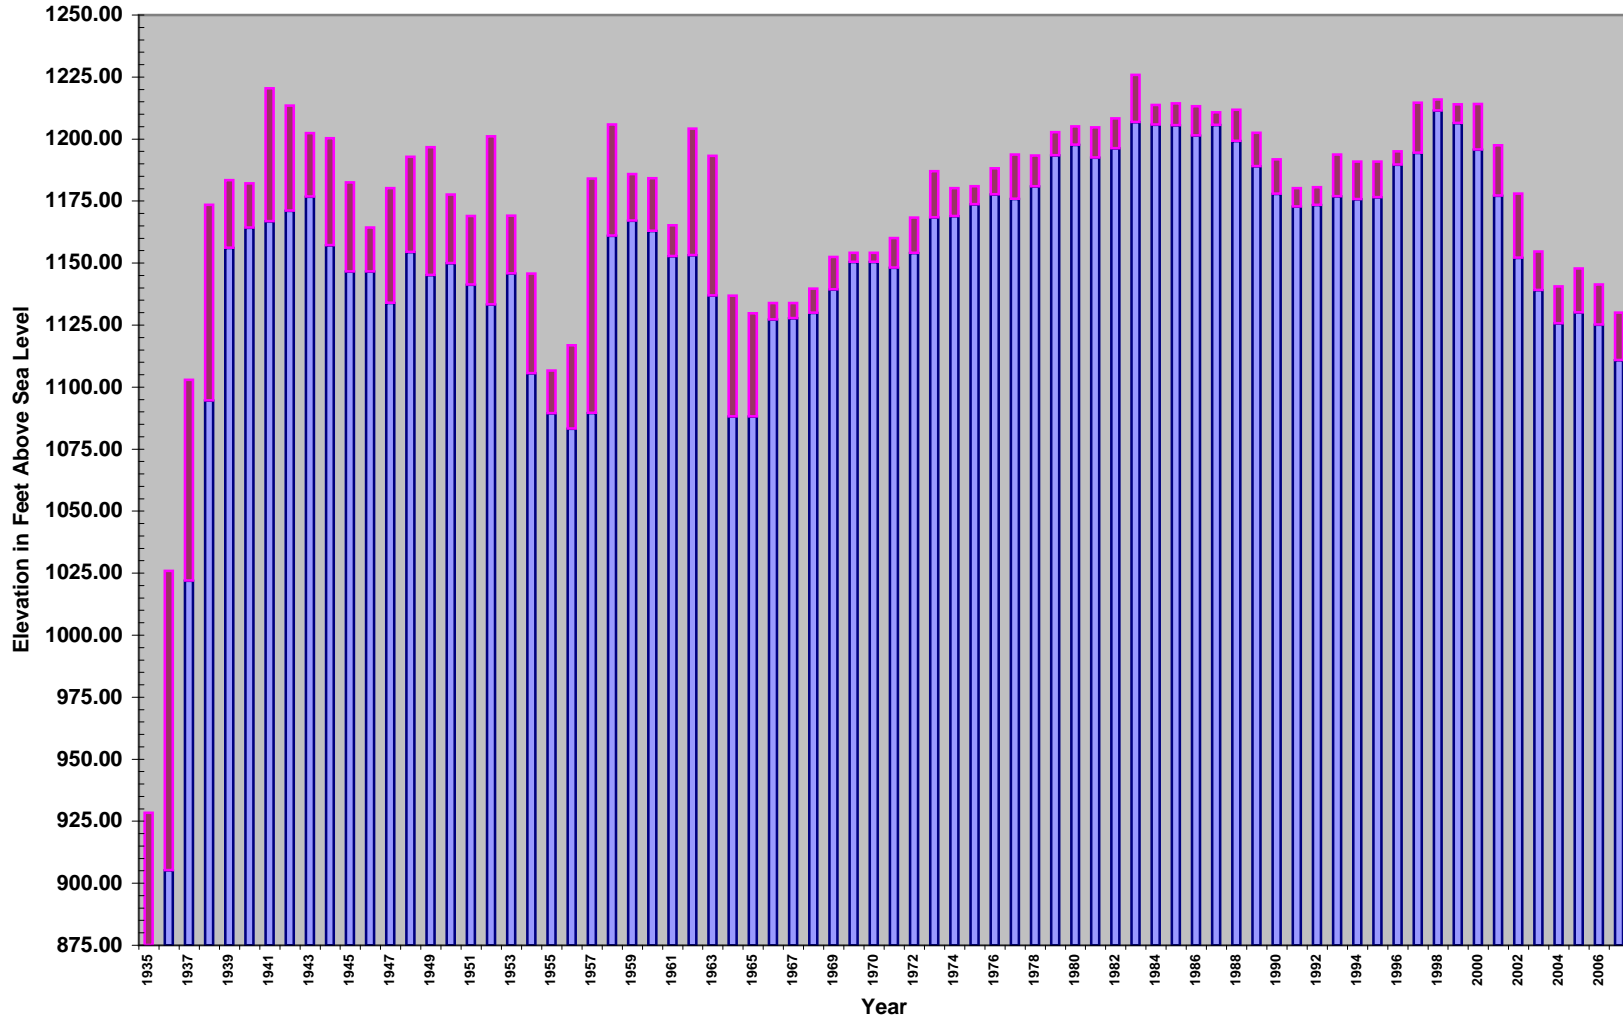

# Lake Mead High and Low Elevations (1935-2007)

Note: Low Elevation for 1935 is 673.50 feet