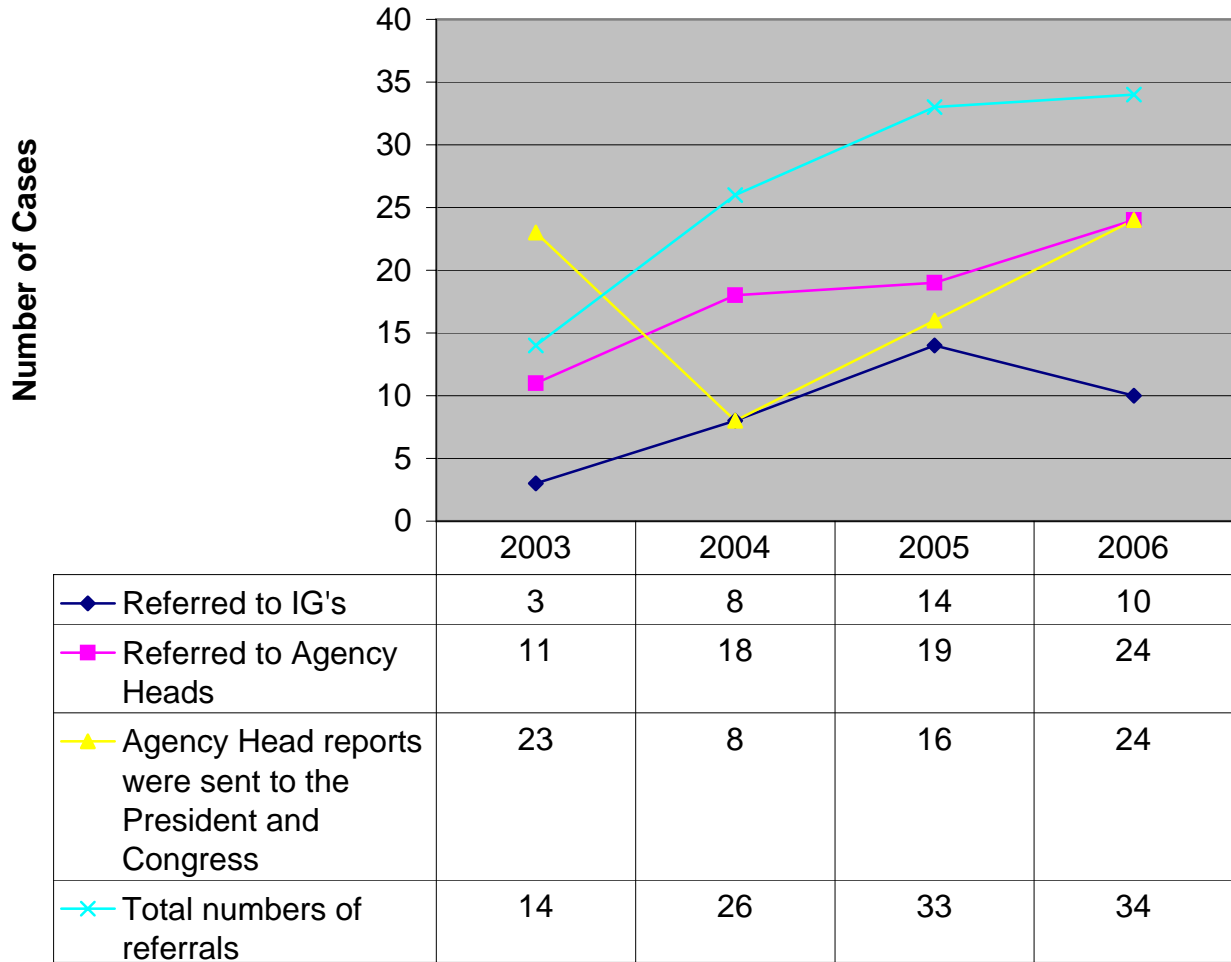

Whistleblower Referrals

	2003	2004	2005	2006
◆ Referred to IG's	3	8	14	10
■ Referred to Agency Heads	11	18	19	24
▲ Agency Head reports were sent to the President and Congress	23	8	16	24
× Total numbers of referrals	14	26	33	34