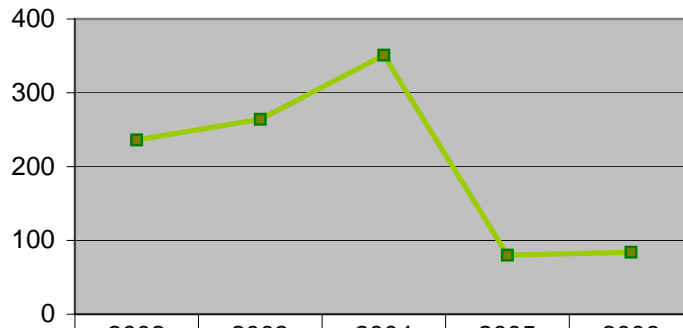

Disclosure Unit - Average Processing Time per Disclosure

Average Number of Days

	2002	2003	2004	2005	2006
■ Average Age of case	236	264	351	80	84