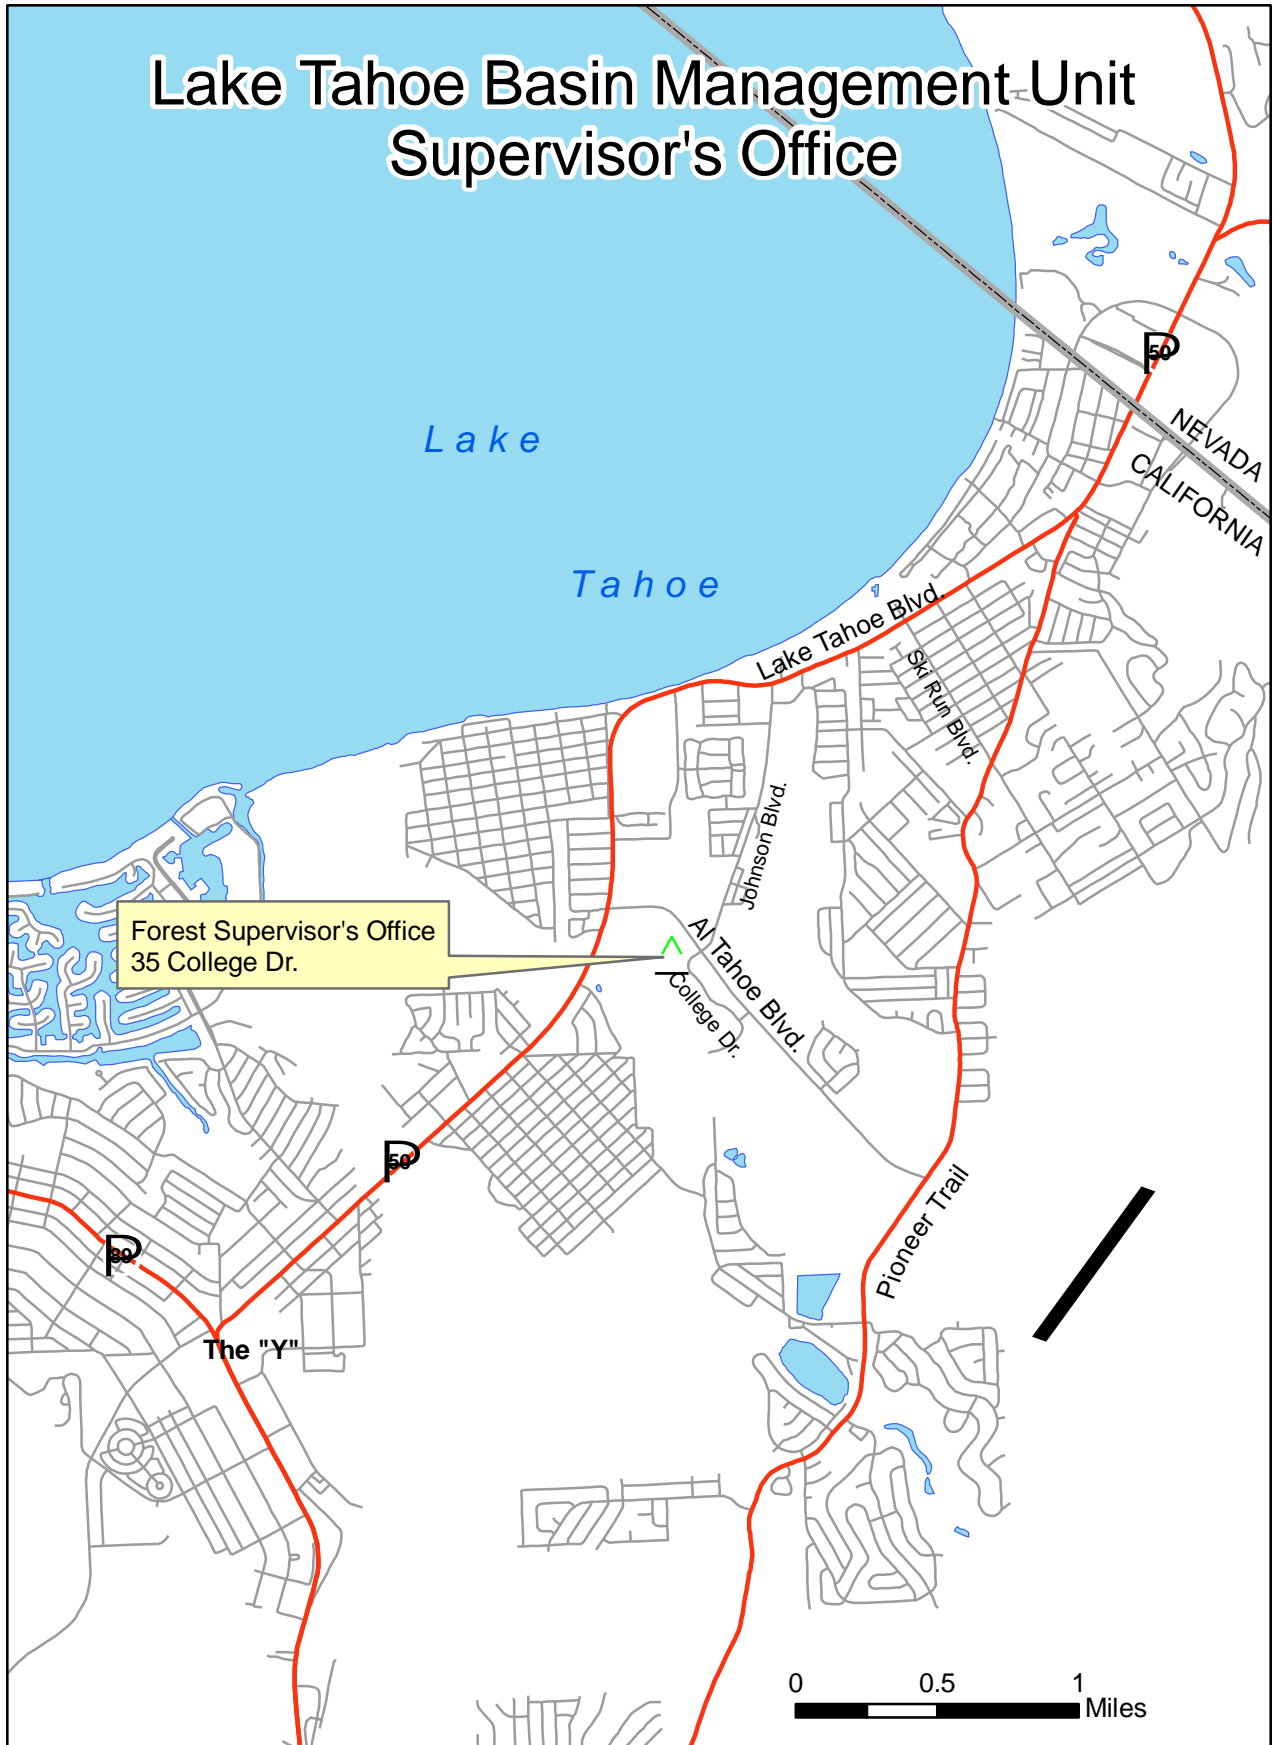

Lake Tahoe Basin Management Unit Supervisor's Office

Forest Supervisor's Office
35 College Dr.

0 0.5 1 Miles