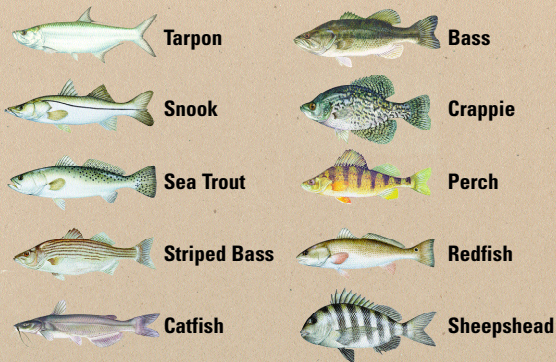

Popular Fish of the Southeast Region

ALABAMA

ARKANSAS

Bald Knob National Wildlife Refuge
Big Lake National Wildlife Refuge
Cache River National Wildlife Refuge
Felsenthal National Wildlife Refuge
Holla Bend National Wildlife Refuge
Pond Creek National Wildlife Refuge
Wapanocca National Wildlife Refuge
White River National Wildlife Refuge

FLORIDA

Arthur R. Marshall Loxahatchee National Wildlife Refuge
Cedar Keys National Wildlife Refuge
Chassahowitzka National Wildlife Refuge
Hobe Sound National Wildlife Refuge
J.N. "Ding" Darling National Wildlife Refuge
Lake Woodruff National Wildlife Refuge
Lower Suwannee National Wildlife Refuge
Merritt Island National Wildlife Refuge
Pelican Island National Wildlife Refuge
St. Marks National Wildlife Refuge
St. Vincent National Wildlife Refuge
Ten Thousand Islands National Wildlife Refuge

GEORGIA

Banks Lake National Wildlife Refuge
Blackbeard Island National Wildlife Refuge
Bond Swamp National Wildlife Refuge

Harris Neck National Wildlife Refuge
Okfenokee National Wildlife Refuge
Pinckney Island National Wildlife Refuge
Savannah National Wildlife Refuge
Wassaw National Wildlife Refuge
Wolf Island National Wildlife Refuge

KENTUCKY

Clarks River National Wildlife Refuge

LOUISIANA

Atchafalaya National Wildlife Refuge
Bayou Cocardie National Wildlife Refuge
Bayou Sauvage National Wildlife Refuge
Bogue Chitto National Wildlife Refuge
Big Branch Marsh National Wildlife Refuge
Black Bayou Lake National Wildlife Refuge
Breton National Wildlife Refuge
Cameron Prairie National Wildlife Refuge
Cat Island National Wildlife Refuge
Catahoula National Wildlife Refuge
D'Arbonne National Wildlife Refuge
Delta National Wildlife Refuge
Grand Cote National Wildlife Refuge
Holt Collier National Wildlife Refuge
Lacassine National Wildlife Refuge
Lake Ophelia National Wildlife Refuge
Red River National Wildlife Refuge
Sabine National Wildlife Refuge
Tensas River National Wildlife Refuge
Upper Ouachita National Wildlife Refuge

MISSISSIPPI

Coldwater River National Wildlife Refuge
Hillside National Wildlife Refuge

Mathews Brake National Wildlife Refuge
Morgan Brake National Wildlife Refuge
Noxubee National Wildlife Refuge
Panther Swamp National Wildlife Refuge
St. Catherine Creek National Wildlife Refuge
Tallahatchie National Wildlife Refuge

NORTH CAROLINA

Alligator River National Wildlife Refuge
Cedar Island National Wildlife Refuge
Mackay Island National Wildlife Refuge
Mattamuskeet National Wildlife Refuge
Pea Island National Wildlife Refuge
Pee Dee National Wildlife Refuge
Pocosin Lakes National Wildlife Refuge
Roanoke River National Wildlife Refuge
Swanquarter National Wildlife Refuge

SOUTH CAROLINA

Ernest F. Hollings ACE Basin National Wildlife Refuge
Cape Romain National Wildlife Refuge
Carolina Sandhills National Wildlife Refuge
Santee National Wildlife Refuge

TENNESSEE