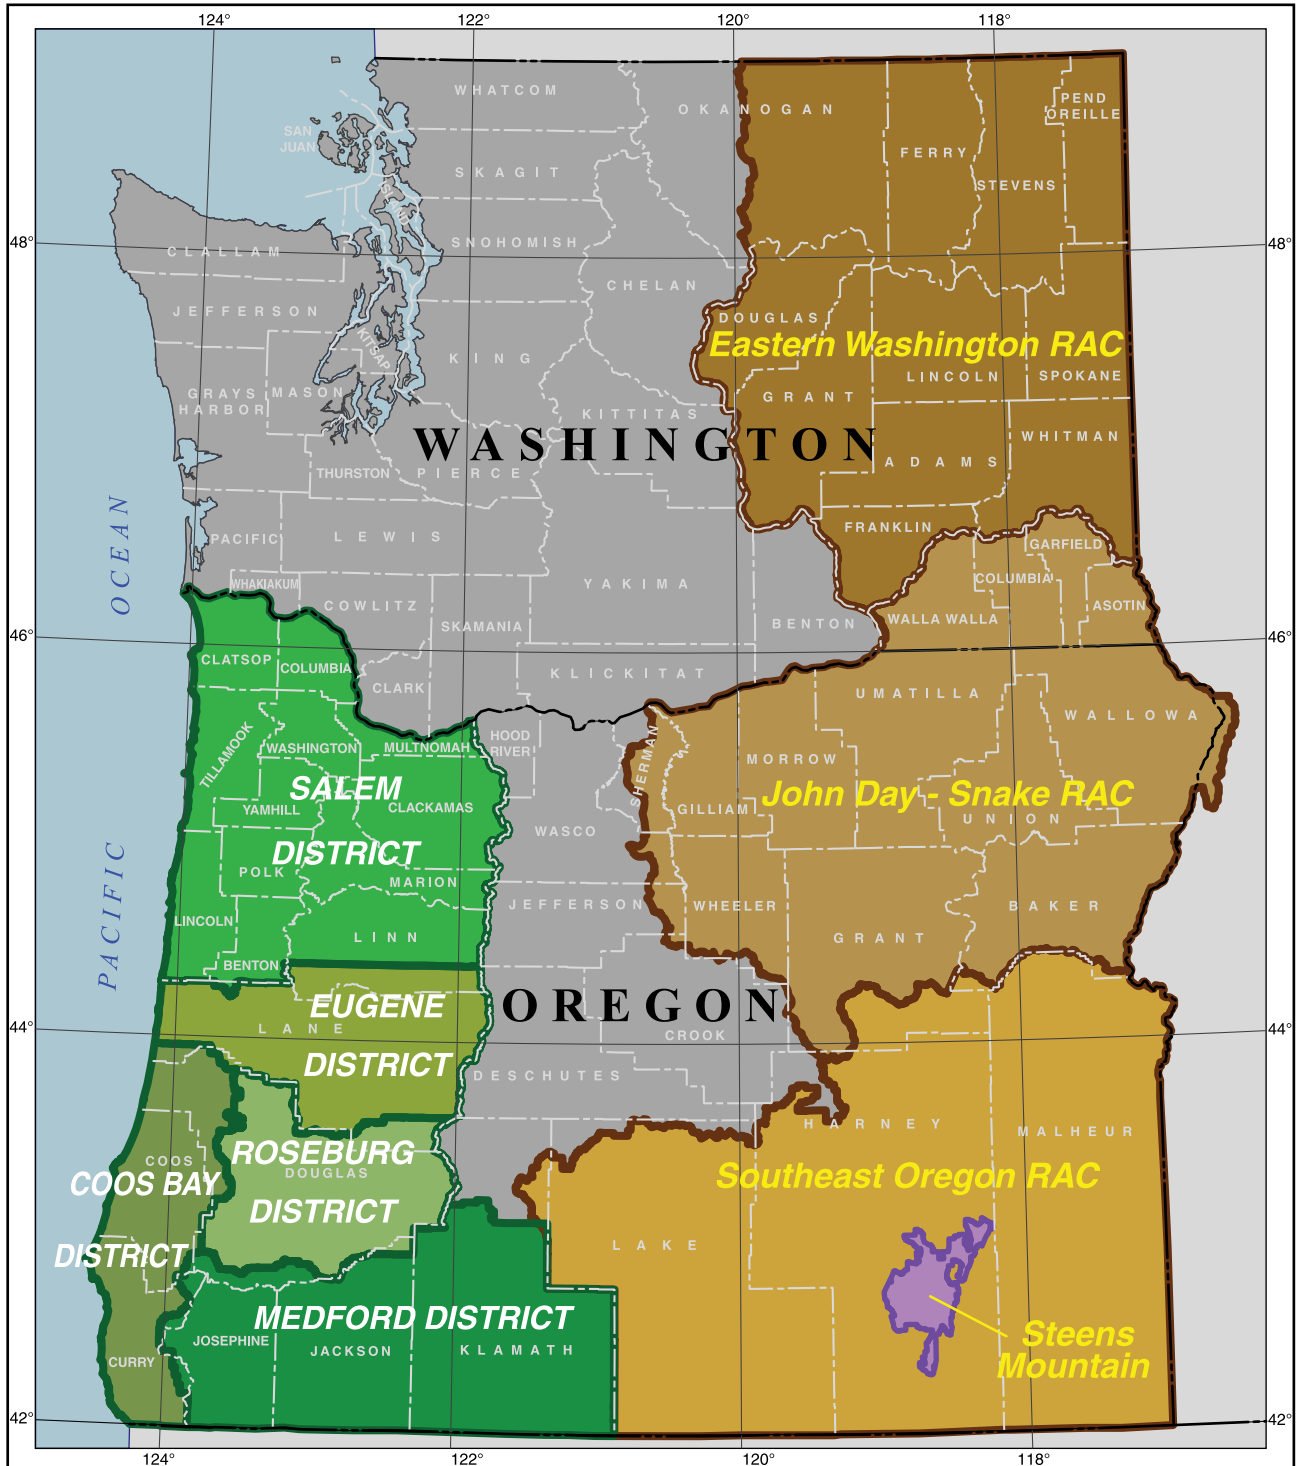

Oregon / Washington Resource Advisory Councils and Oregon BLM Resource Advisory Committees

No warranty is made by the Bureau of Land Management as to the accuracy, reliability, or completeness of these data for individual or aggregate use with other data. Original data were compiled from various sources. This information may not meet National Map Accuracy Standards. This product was developed through digital means and may be updated without notification.