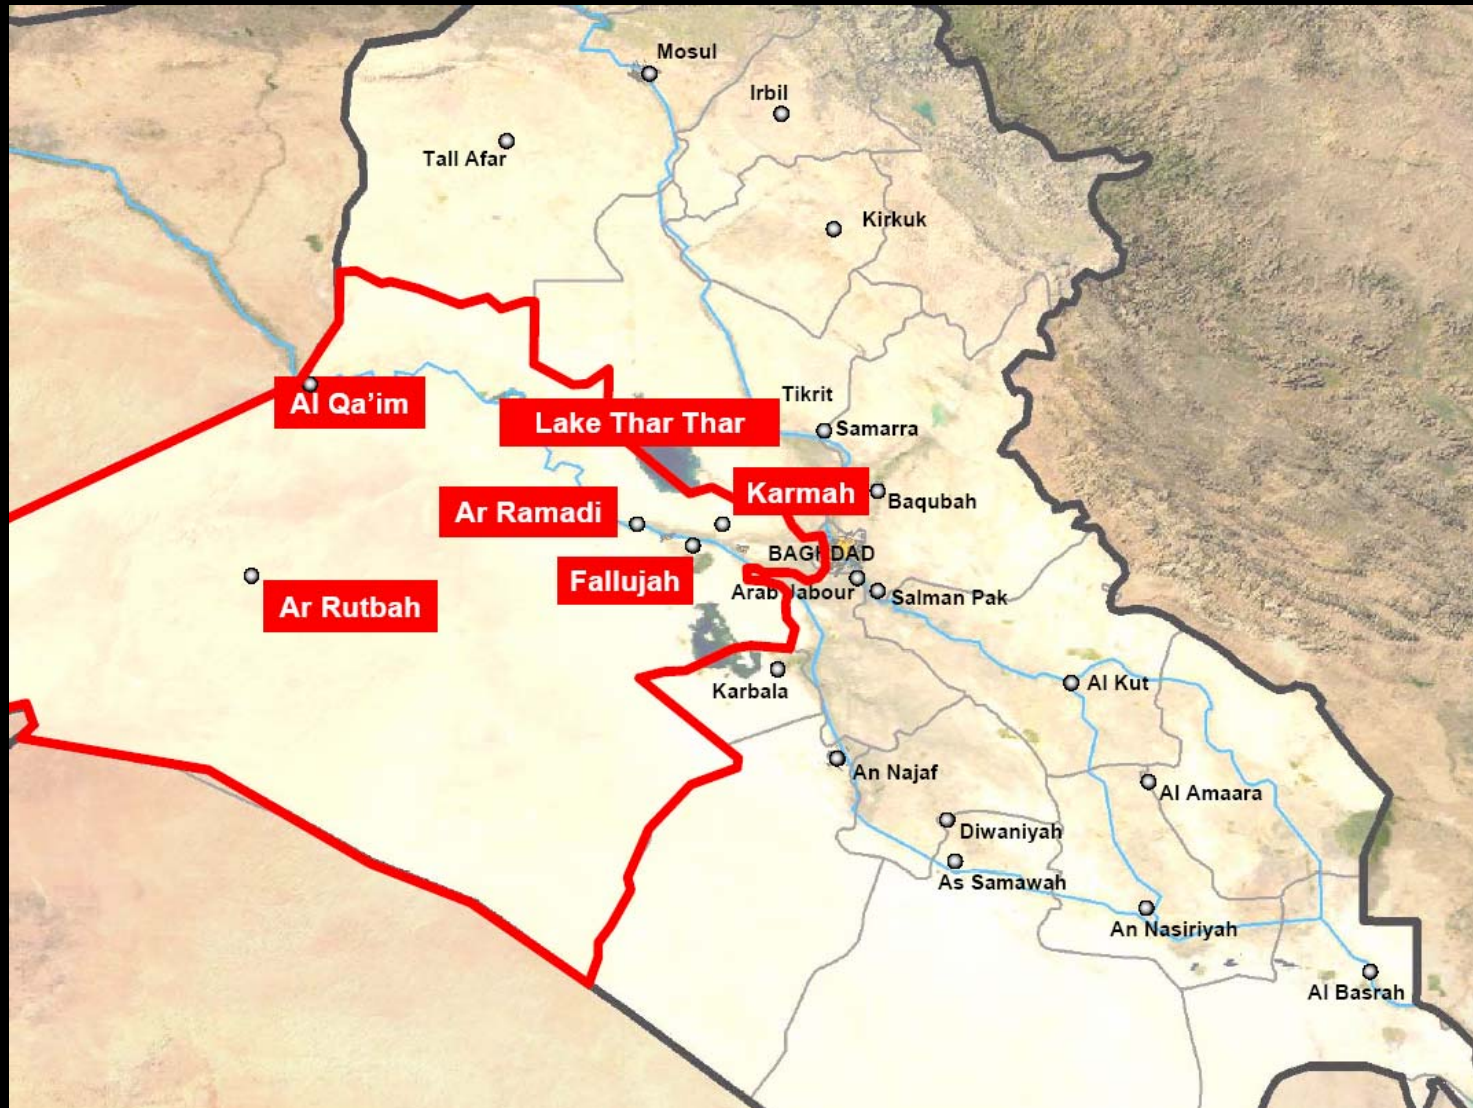

Al Anbar Province

UNCLASSIFIED

Al Anbar Province: Levels of Violence (August 2006 - May 2007)

UNCLASSIFIED

Operation Phantom Thunder

Operation Phantom Thunder: Diyala Province

Operation Phantom Thunder: Al Qaeda South Of Baghdad

Operation Phantom Thunder: Al Anbar Province

Baghdad: Vital Neighborhoods

UNCLASSIFIED

One Of Islam's Holiest Places: Al Askari Mosque In Samarra, Iraq Before February, 2006

UNCLASSIFIED

First Attack: Al Askari Mosque