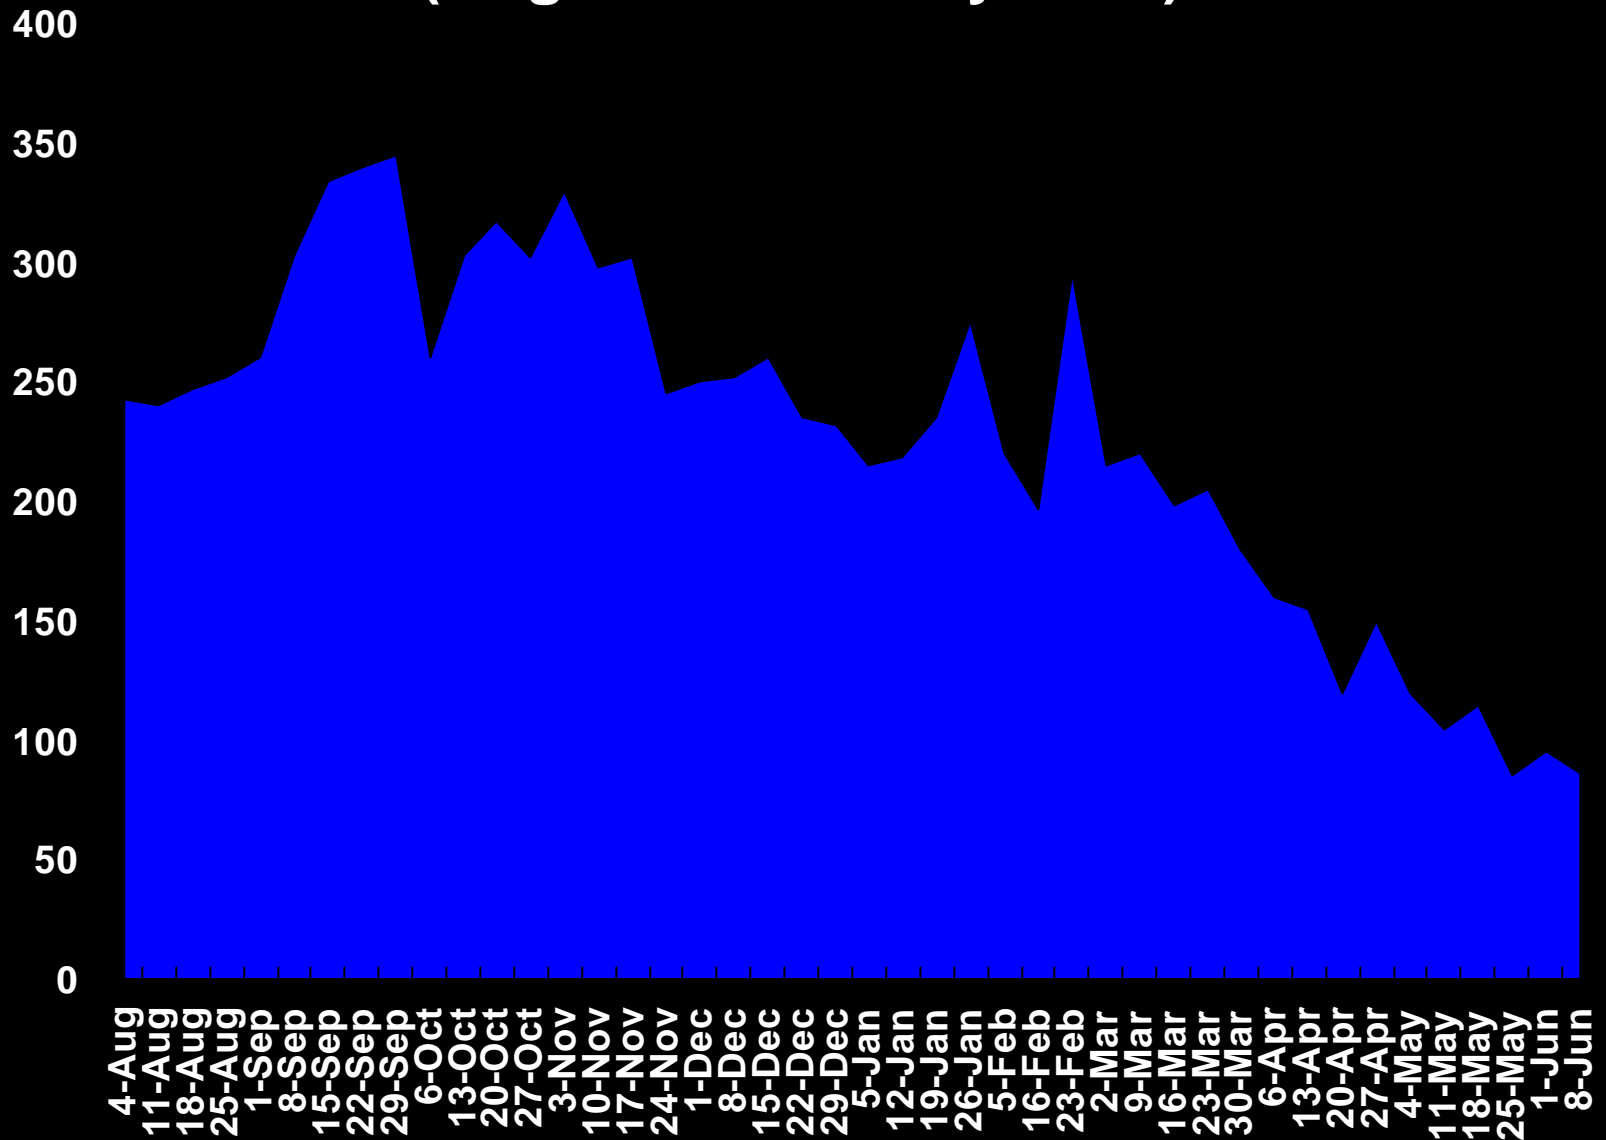

Al Anbar Province

UNCLASSIFIED

Al Anbar Province: Levels of Violence (August 2006 - May 2007)

UNCLASSIFIED

Operation Phantom Thunder

Operation Phantom Thunder: Diyala Province

Operation Phantom Thunder: Al Qaeda South Of Baghdad

Operation Phantom Thunder: Al Anbar Province

Baghdad: Vital Neighborhoods

UNCLASSIFIED

One Of Islam's Holiest Places: Al Askari Mosque In Samarra, Iraq Before February, 2006

UNCLASSIFIED

First Attack: Al Askari Mosque