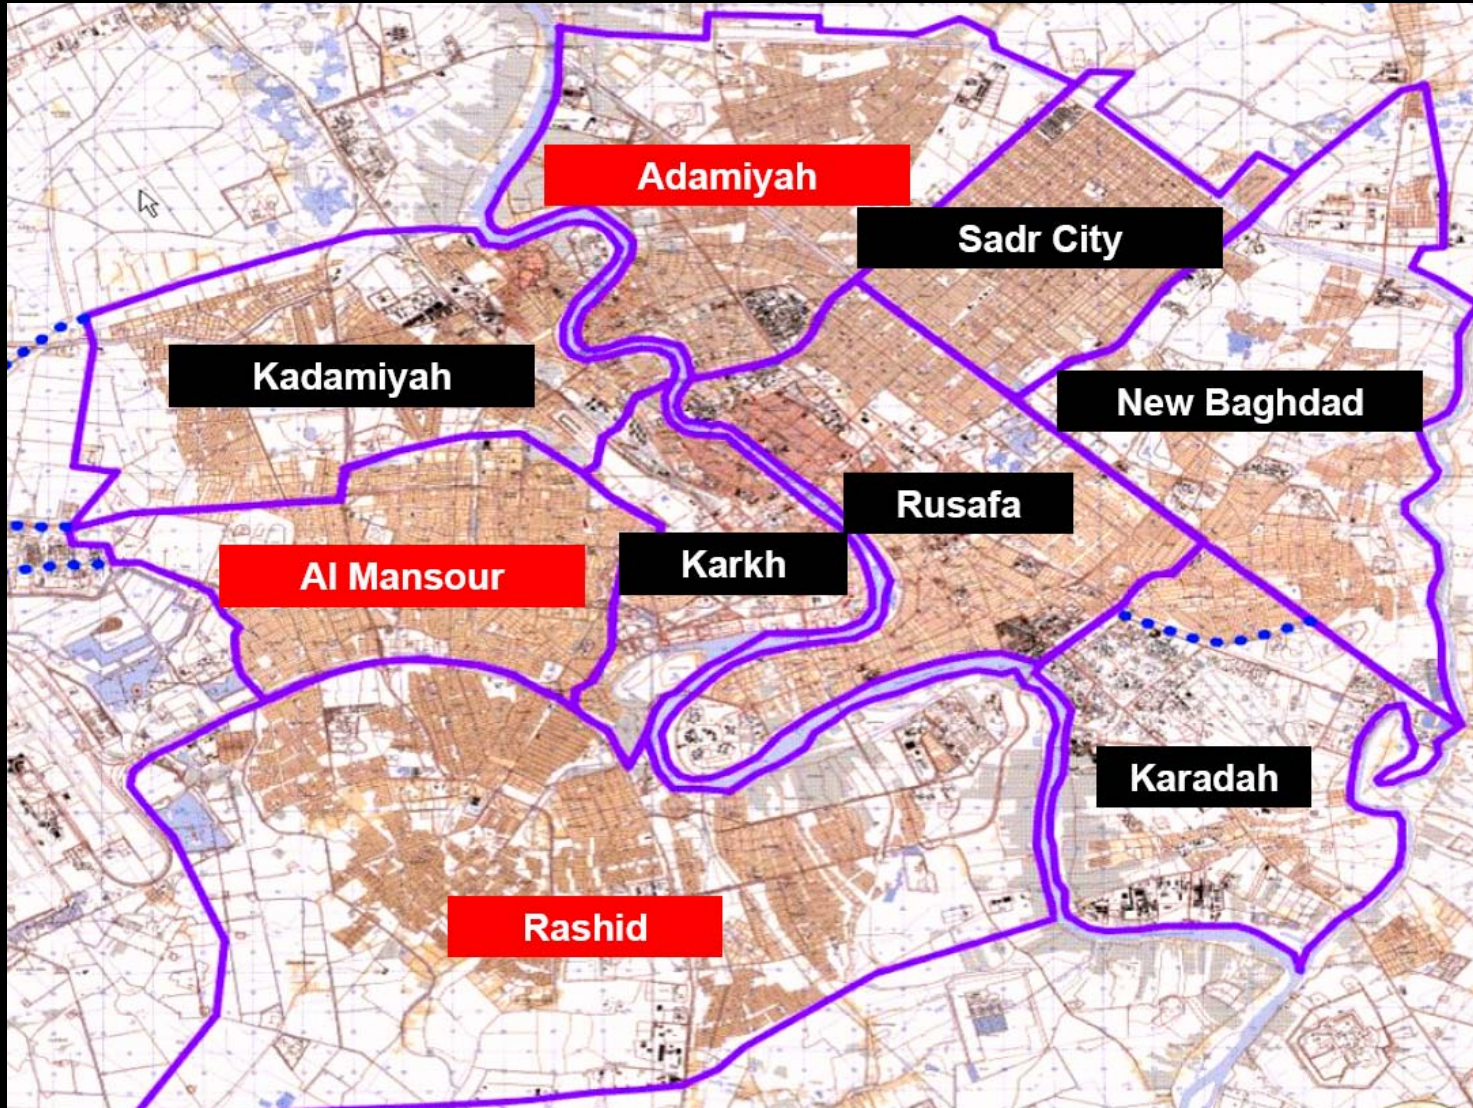

Al Anbar Province

UNCLASSIFIED

Al Anbar Province: Levels of Violence (August 2006 - May 2007)

UNCLASSIFIED

Operation Phantom Thunder

Operation Phantom Thunder: Diyala Province

Operation Phantom Thunder: Al Qaeda South Of Baghdad

Operation Phantom Thunder: Al Anbar Province

Baghdad: Vital Neighborhoods

UNCLASSIFIED

One Of Islam's Holiest Places: Al Askari Mosque In Samarra, Iraq Before February, 2006

UNCLASSIFIED

First Attack: Al Askari Mosque