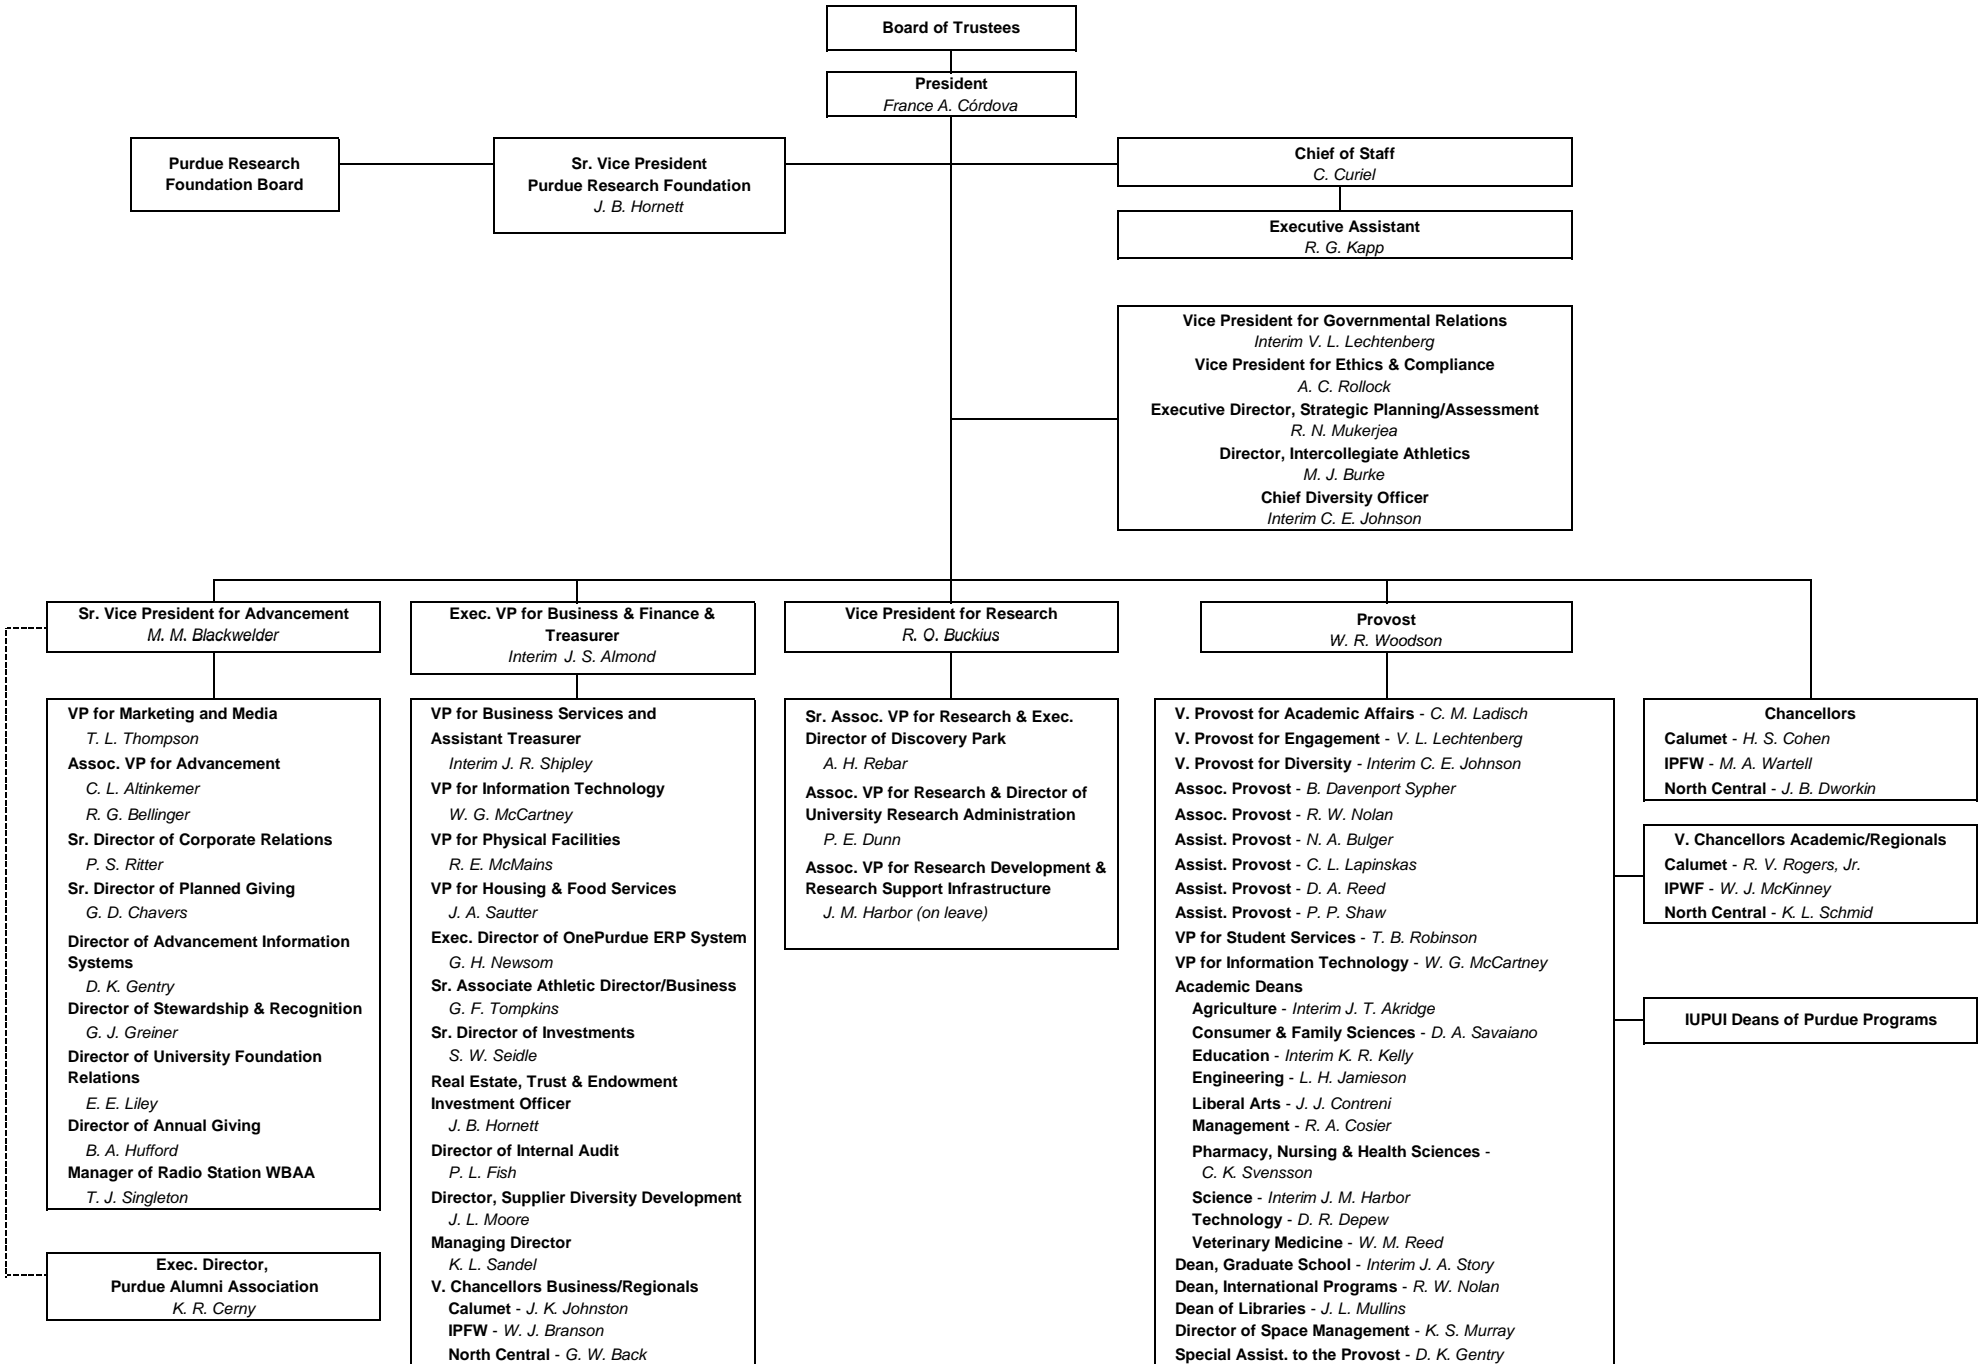

Purdue University Organizational Chart

December 2008

Note: V = Vice; VP = Vice President