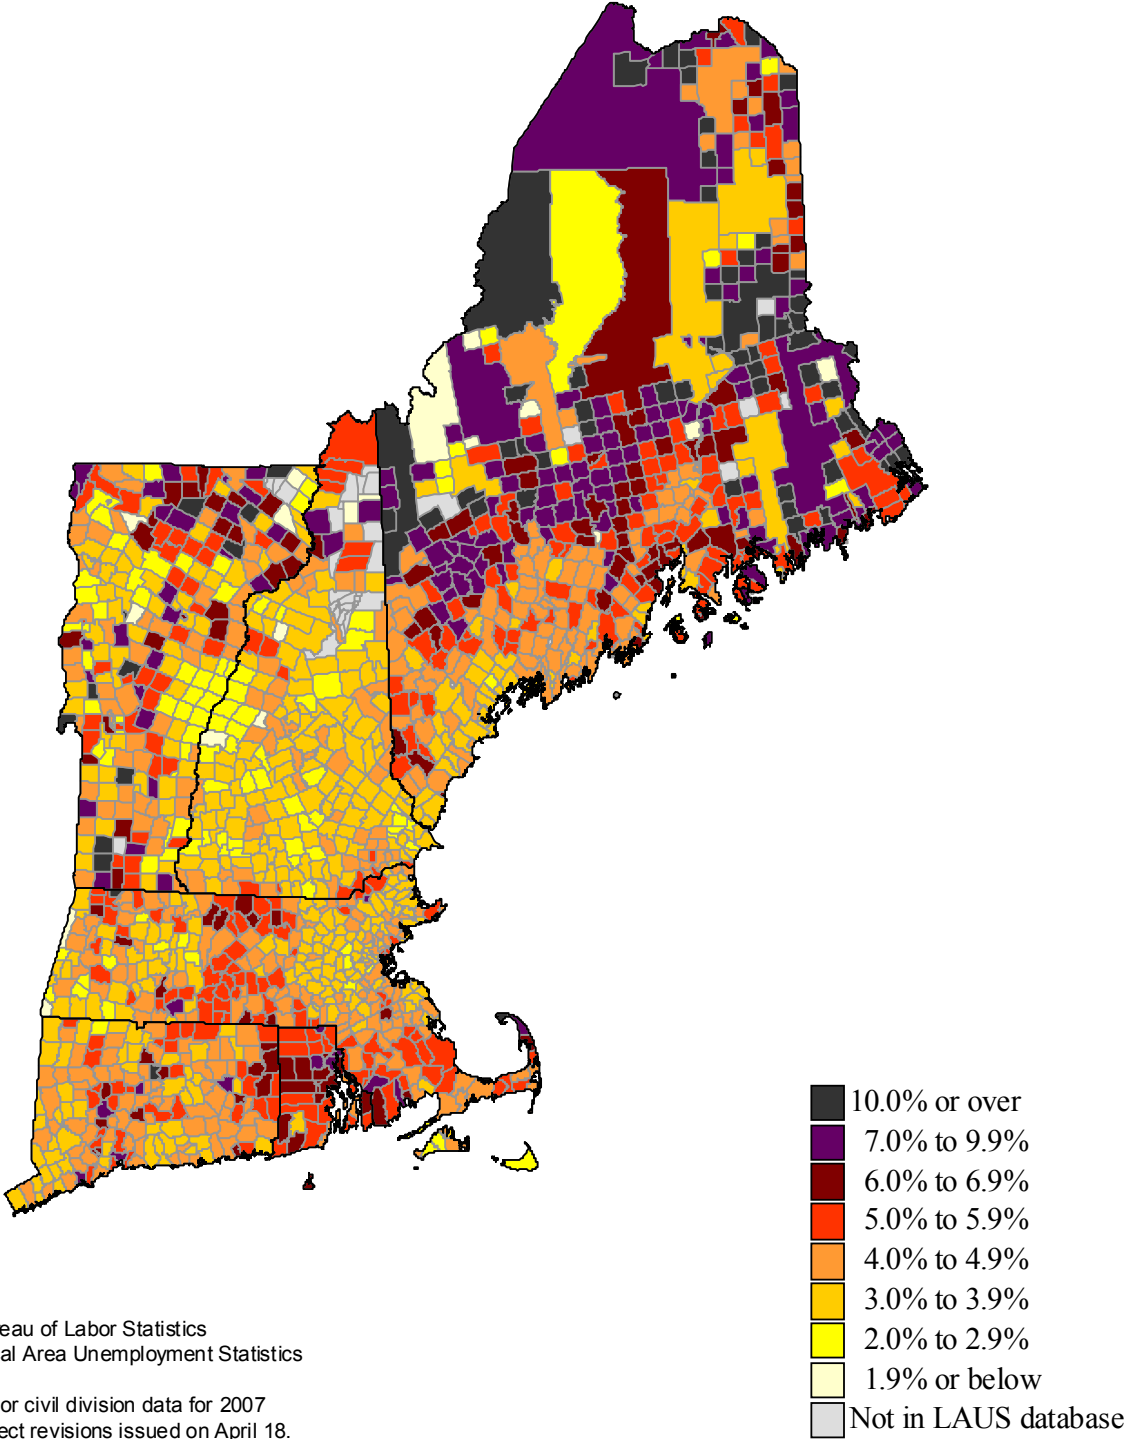

Unemployment rates in New England by Minor Civil Division, September 2007 - August 2008 averages

(U.S. rate = 5.2 percent)

SOURCE: Bureau of Labor Statistics
Local Area Unemployment Statistics

NOTE: Minor civil division data for 2007
reflect revisions issued on April 18.