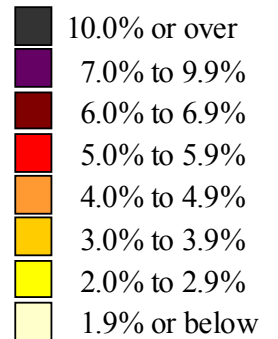

Unemployment rates by county, 2007 annual averages

(U.S. rate = 4.6 percent)

SOURCE: Bureau of Labor Statistics
Local Area Unemployment Statistics