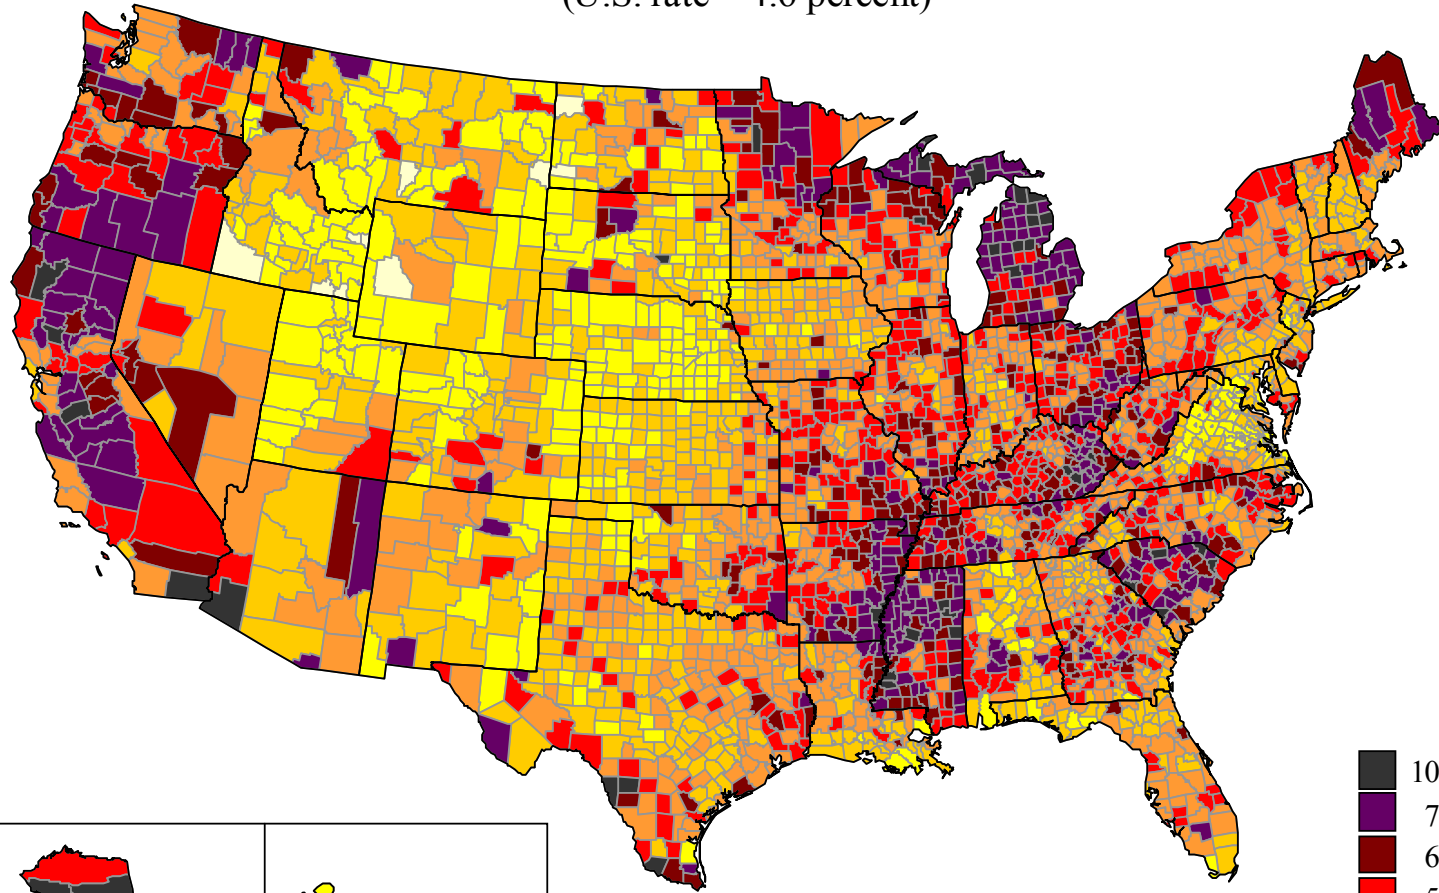

Unemployment rates by county, 2007 annual averages

(U.S. rate = 4.6 percent)

SOURCE: Bureau of Labor Statistics
Local Area Unemployment Statistics