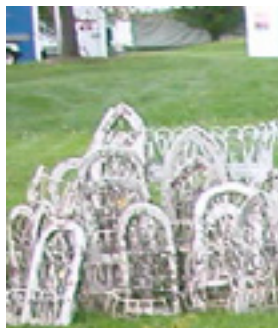

INPAWS Demonstration Garden Orchard in Bloom, Indianapolis May 2003

Nancy Hill's rustic bench was the inspiration piece.

A crew of Orchard boys
supplied the mulch.

The design team: Wendy Ford, Linda Bullard, Nancy Hill.

We moved the tarp and mulch three times to position the garden just right.

Lunch on the job.

A well-deserved break for Dan and Sophia Anderson.

The plant lady in her element.

Ready for visitors.

After three days, time to tear it down.