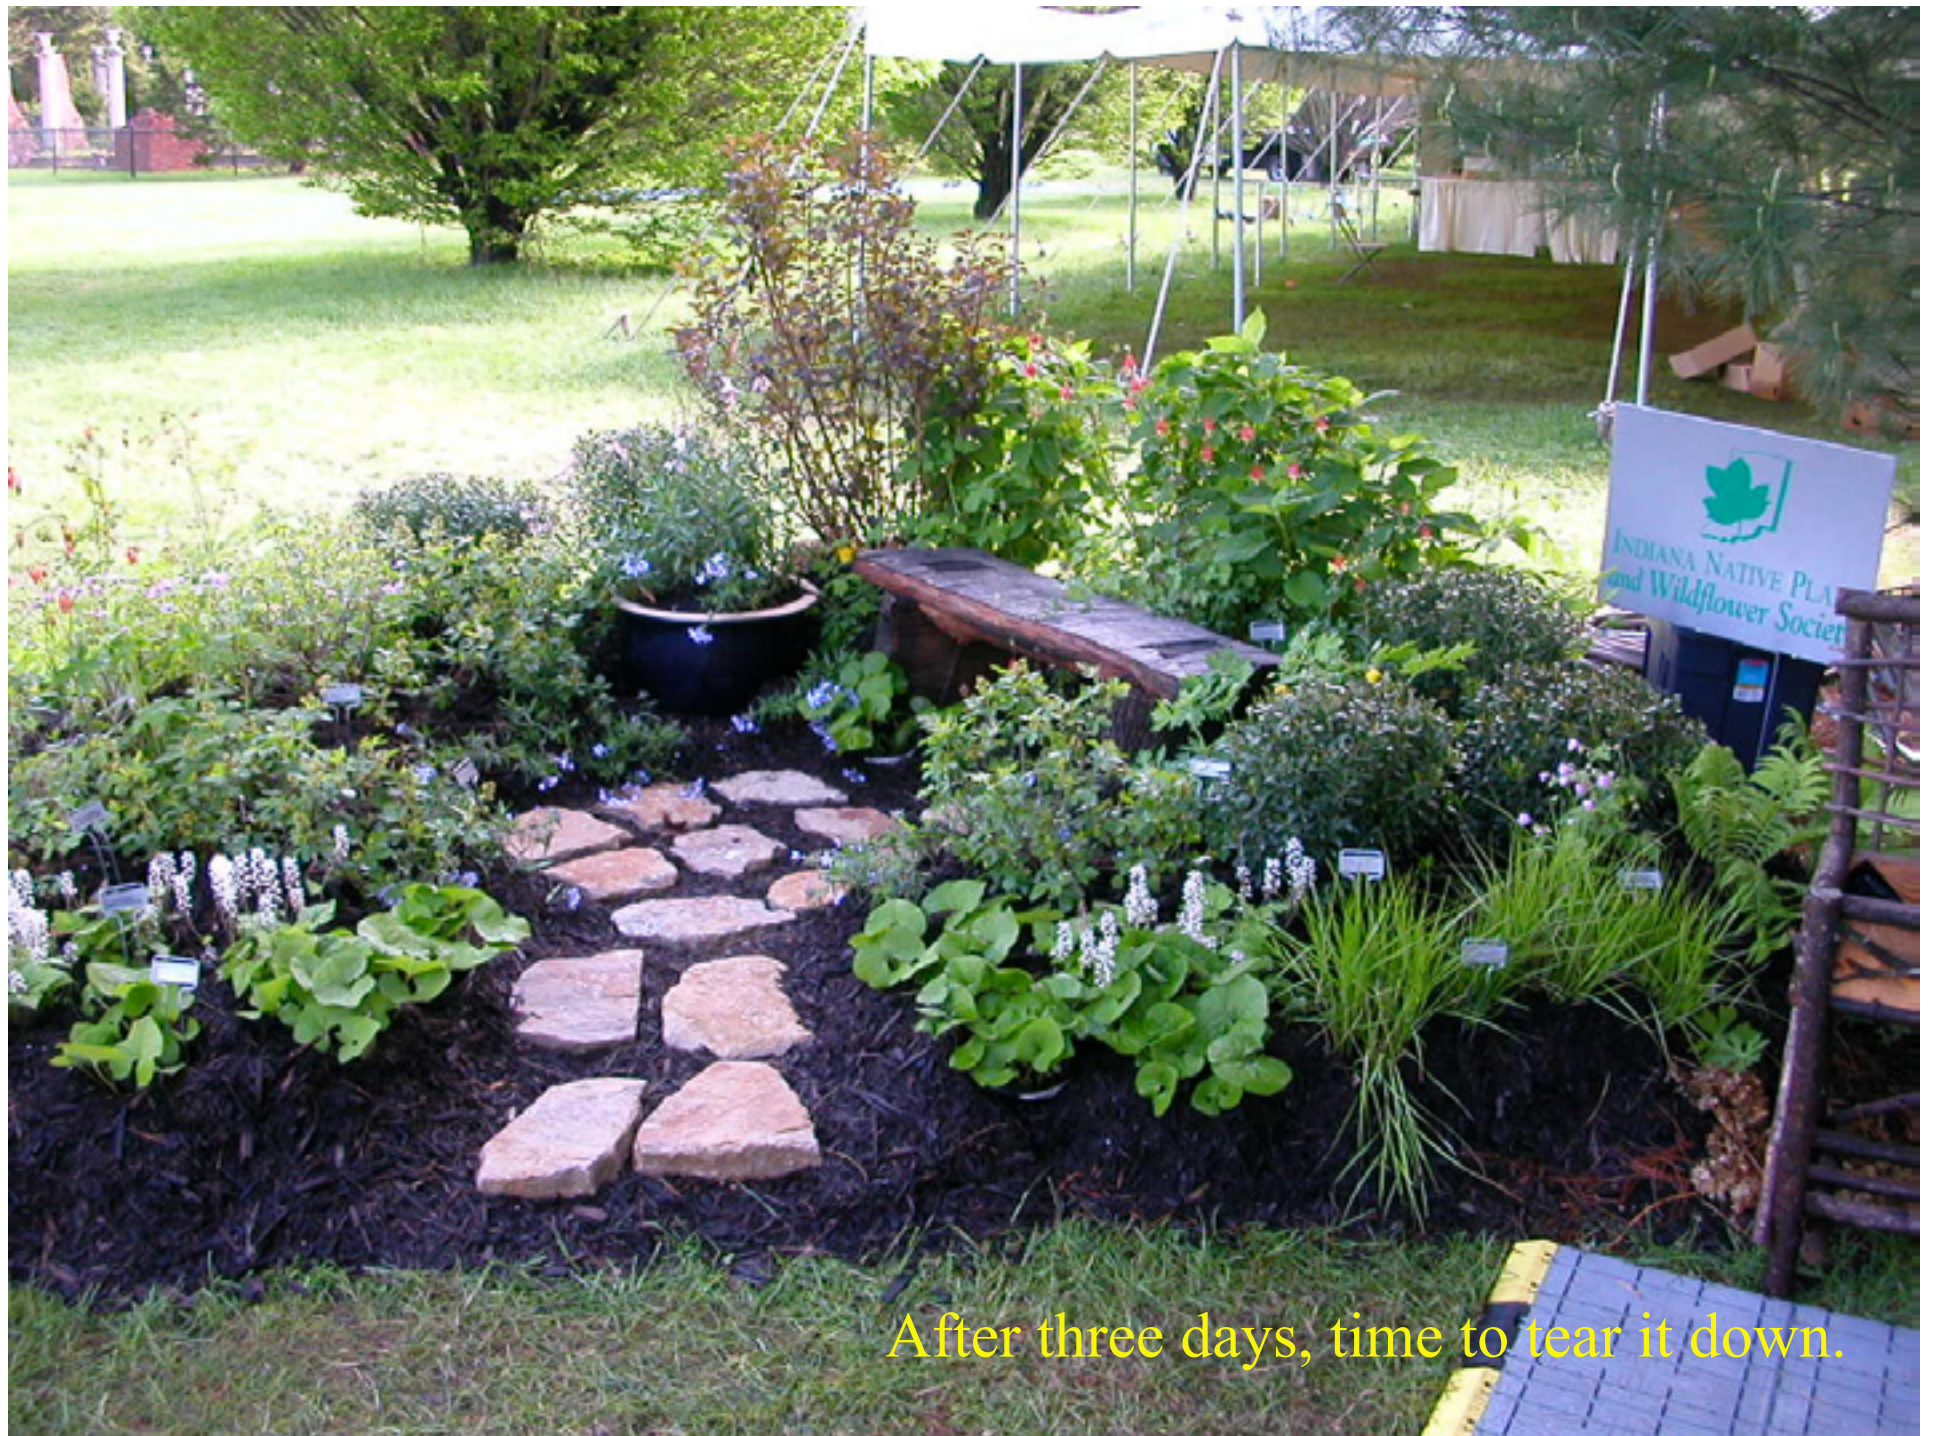

INPAWS Demonstration Garden Orchard in Bloom, Indianapolis May 2003

Nancy Hill's rustic bench was the inspiration piece.

A crew of Orchard boys
supplied the mulch.

The design team: Wendy Ford, Linda Bullard, Nancy Hill.

We moved the tarp and mulch three times to position the garden just right.

Lunch on the job.

A well-deserved break for Dan and Sophia Anderson.

The plant lady in her element.

Ready for visitors.

After three days, time to tear it down.