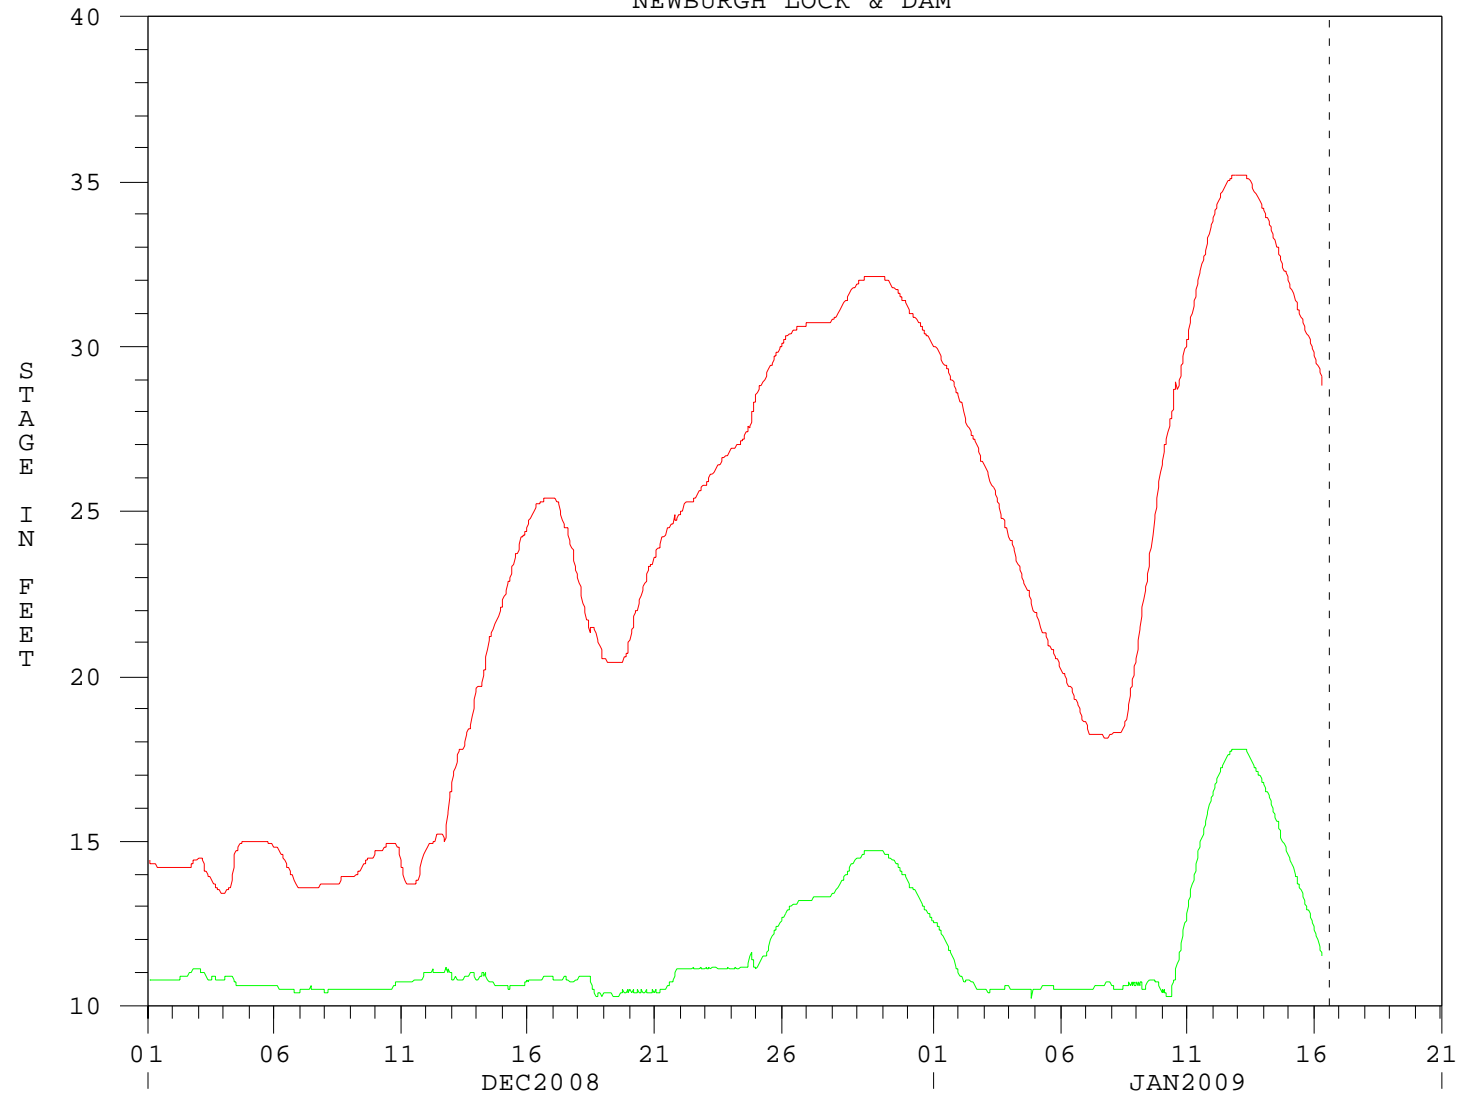

16JAN09 14:00:58

NEWBURGH LOCK & DAM

— STAGE_LOWER OBS
— STAGE_UPPER OBS