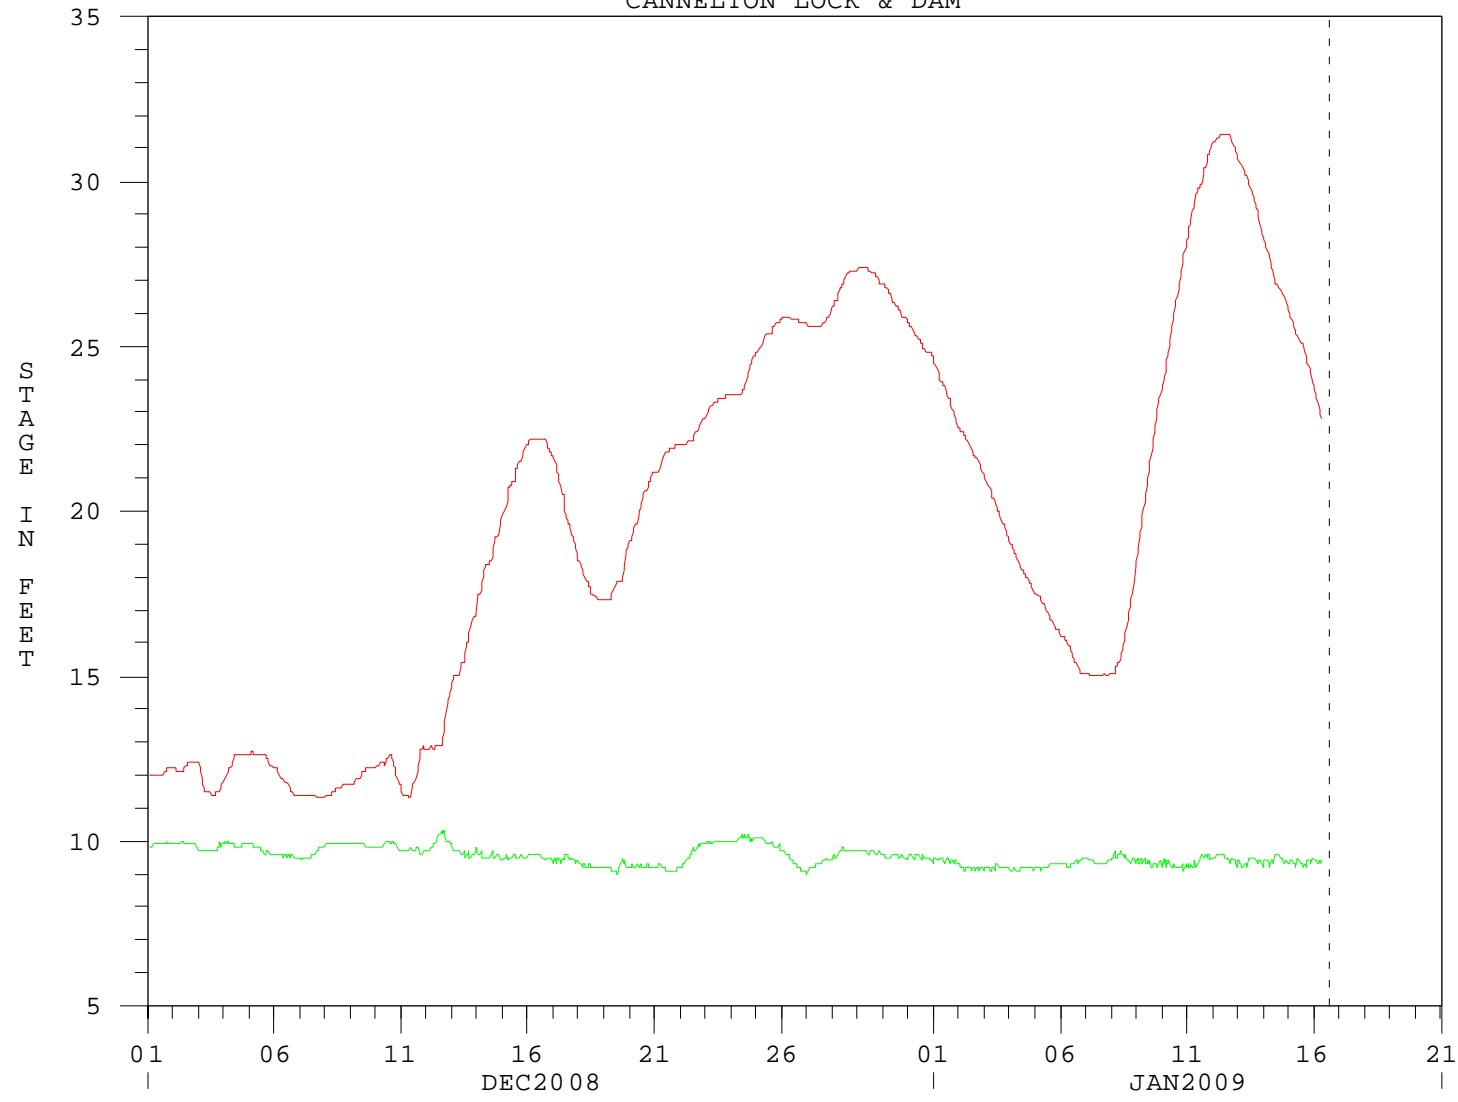

16JAN09 14:00:57

CANNELTON LOCK & DAM

— STAGE_LOWER OBS
— STAGE_UPPER OBS